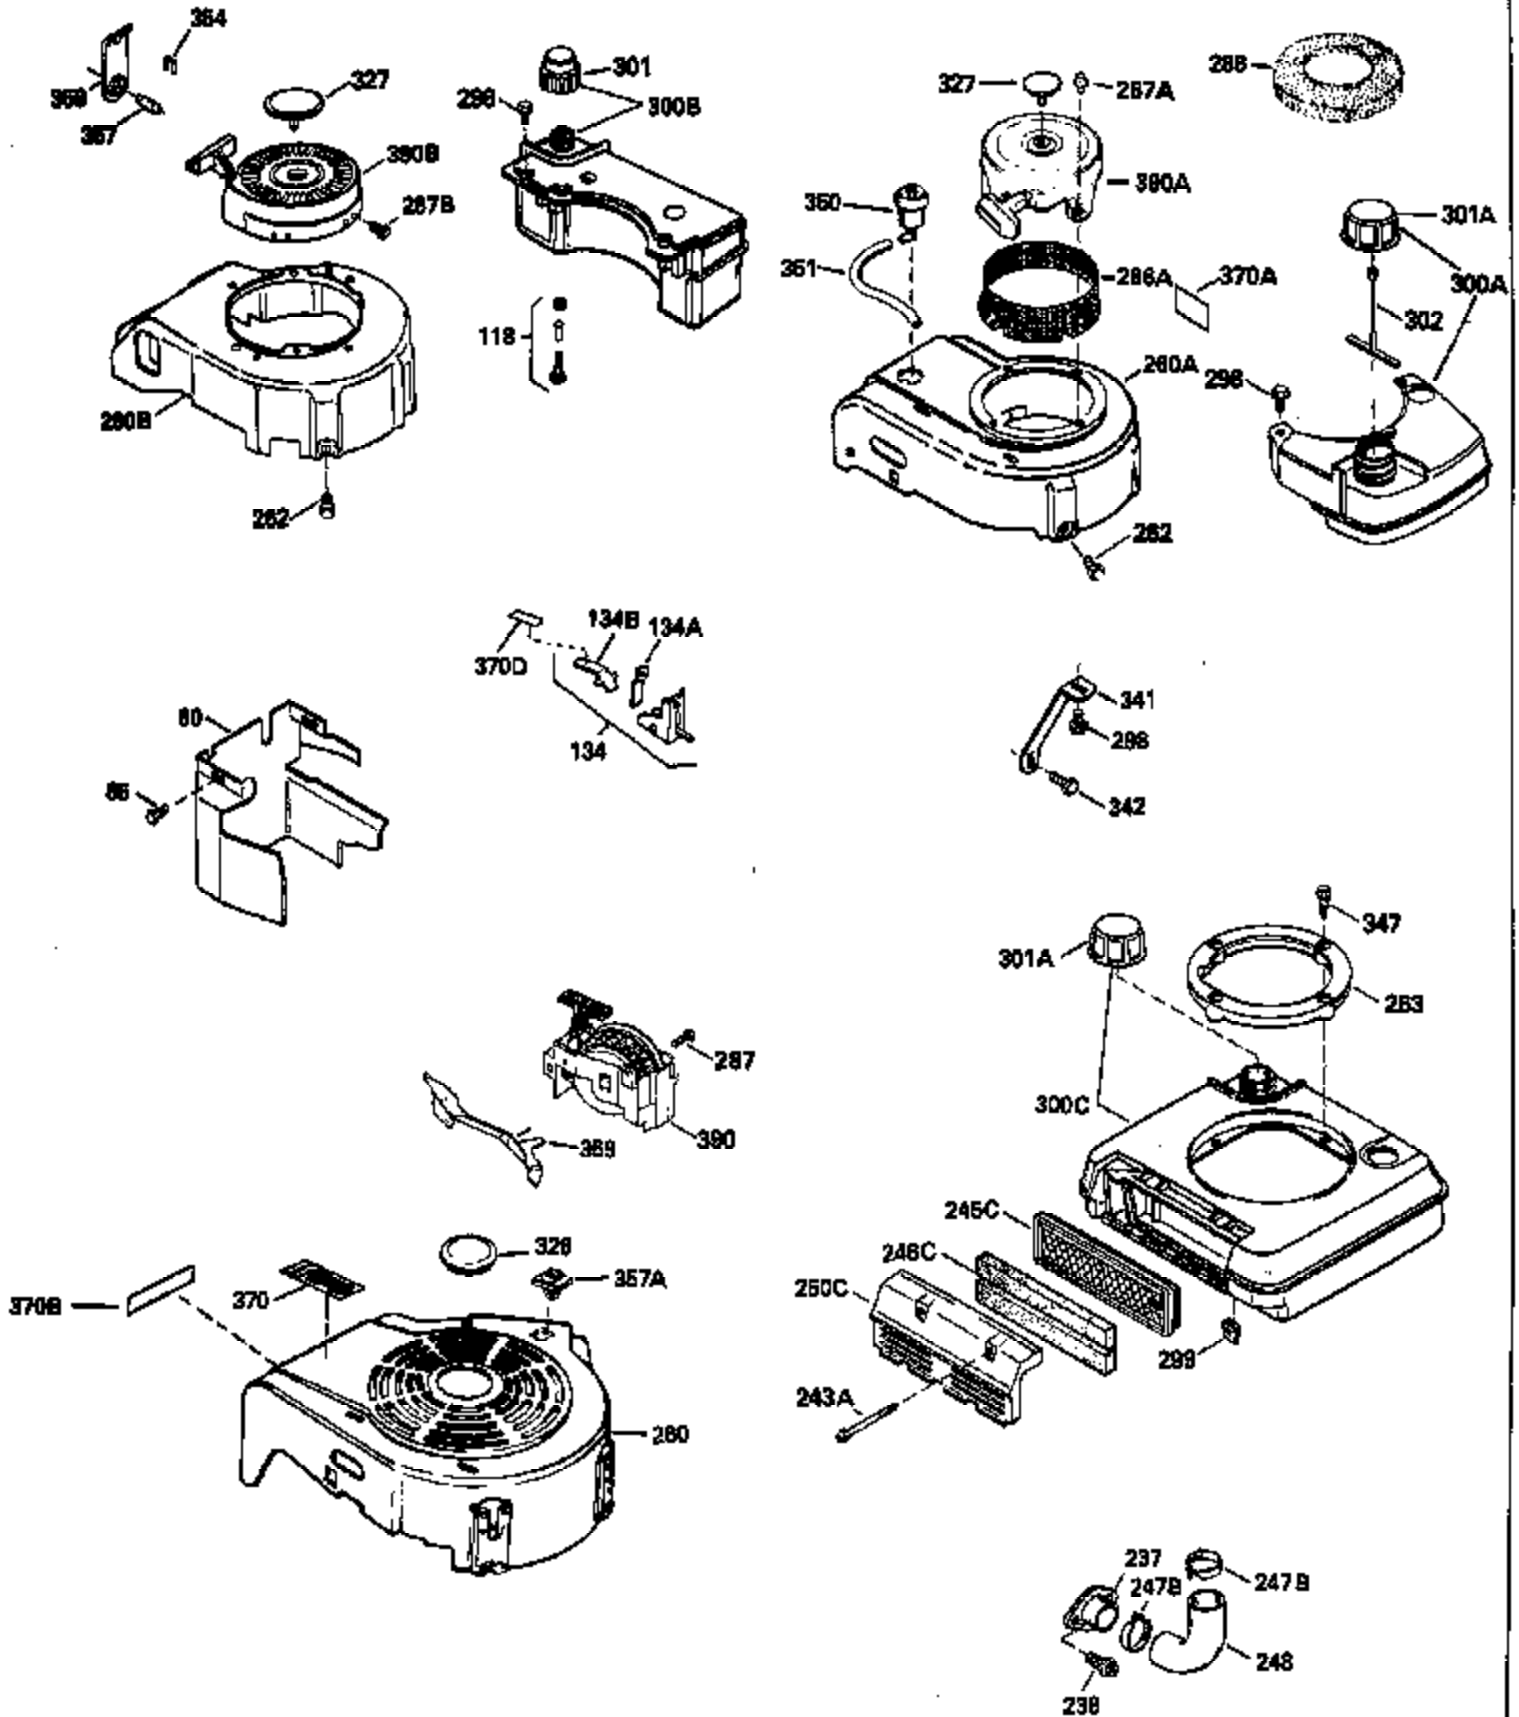

ILLUSTRATION SHOWS TYPICAL PARTS ONLY. ORDER BY PART NUMBER. PARTS NOT LISTED ARE SUPPLIED BY OEM.

Ref #	Part Number	Qty	Description
118	730194		Rope Guide Kit (Use as required with 34476 fuel tank)
238	650806		Screw, 10-32 x 5/8"
246C	35705		Filter, Pre-Air (Optional)
260A	35476		Housing, Blower
262	650831		Screw, 1/4-20 x 15/32"
286A	35354		Screen, Starter cup (Stationary)
287A	650735		Screw, 10-24 x 3/8" (Use as required)
287A			Pop Rivet, (3/16" Dia.)(Purchase locally)
301	33032		Fuel Cap
370A	34346		Decal, Instruction
390A	590420A		Rewind Starter (Refer to Division 5, Section C, page 25 or Fiche 8, Grid G-7 for breakdown)