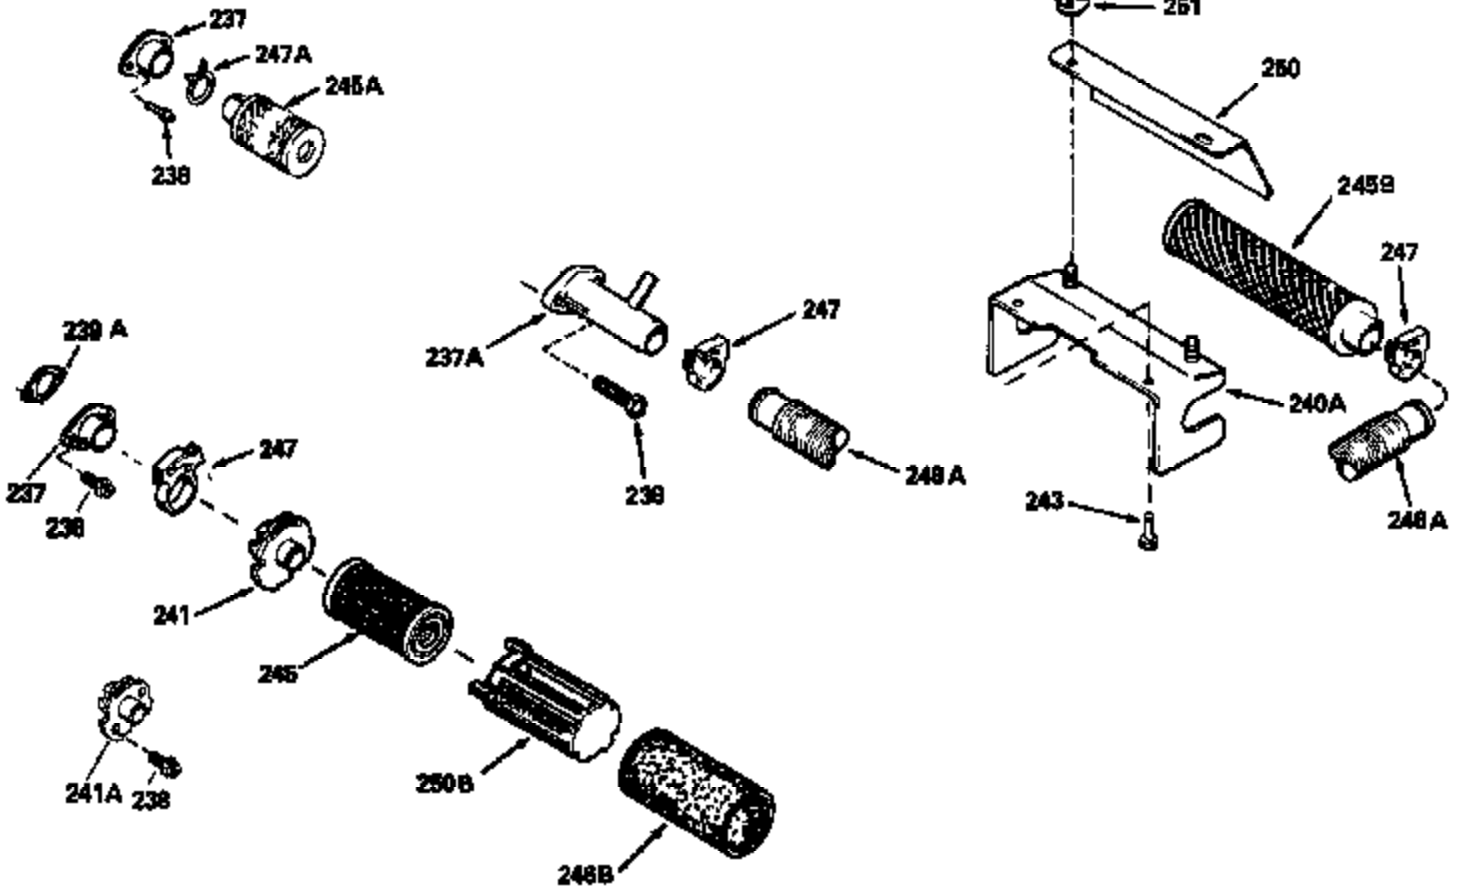

Ref #	Part Number	Qty	Description
19	31386		Spring, Governor
69	35261		* Gasket, Mounting flange
182	6201		Screw, 1/4-28 x 7/8"
185	31384A		Pipe, Intake (Incl. 224)
186	34337		Link, Governor spring
209	30200		Screw, 10-24 x 9/16"
223	650451		Screw, 1/4-20 x 1"
238	650806		Screw, 10-32 x 5/8"
246B	35435		Filter, Pre-Air (Use as required)