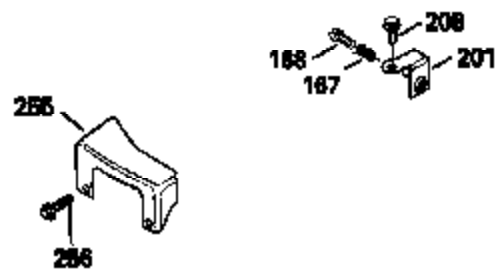

Ref #	Part Number	Qty	Description
19	31386		Spring, Governor
69	35261		* Gasket, Mounting flange
182	6201		Screw, 1/4-28 x 7/8"
185	31384A		Pipe, Intake (Incl. 224)
186	34337		Link, Governor spring
209	30200		Screw, 10-24 x 9/16"
223	650451		Screw, 1/4-20 x 1"
238	650806		Screw, 10-32 x 5/8"
246B	35435		Filter, Pre-Air (Use as required)