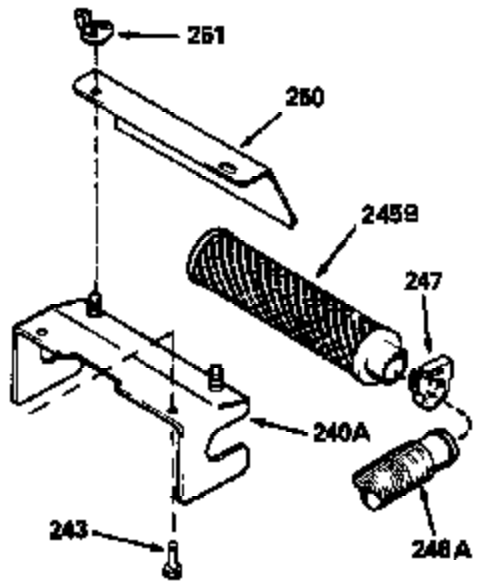

Ref #	Part Number	Qty	Description
19	31386		Spring, Governor
69	35261		* Gasket, Mounting flange
182	6201		Screw, 1/4-28 x 7/8"
185	31384A		Pipe, Intake (Incl. 224)
186	34337		Link, Governor spring
209	30200		Screw, 10-24 x 9/16"
223	650451		Screw, 1/4-20 x 1"
238	650806		Screw, 10-32 x 5/8"
246B	35435		Filter, Pre-Air (Use as required)