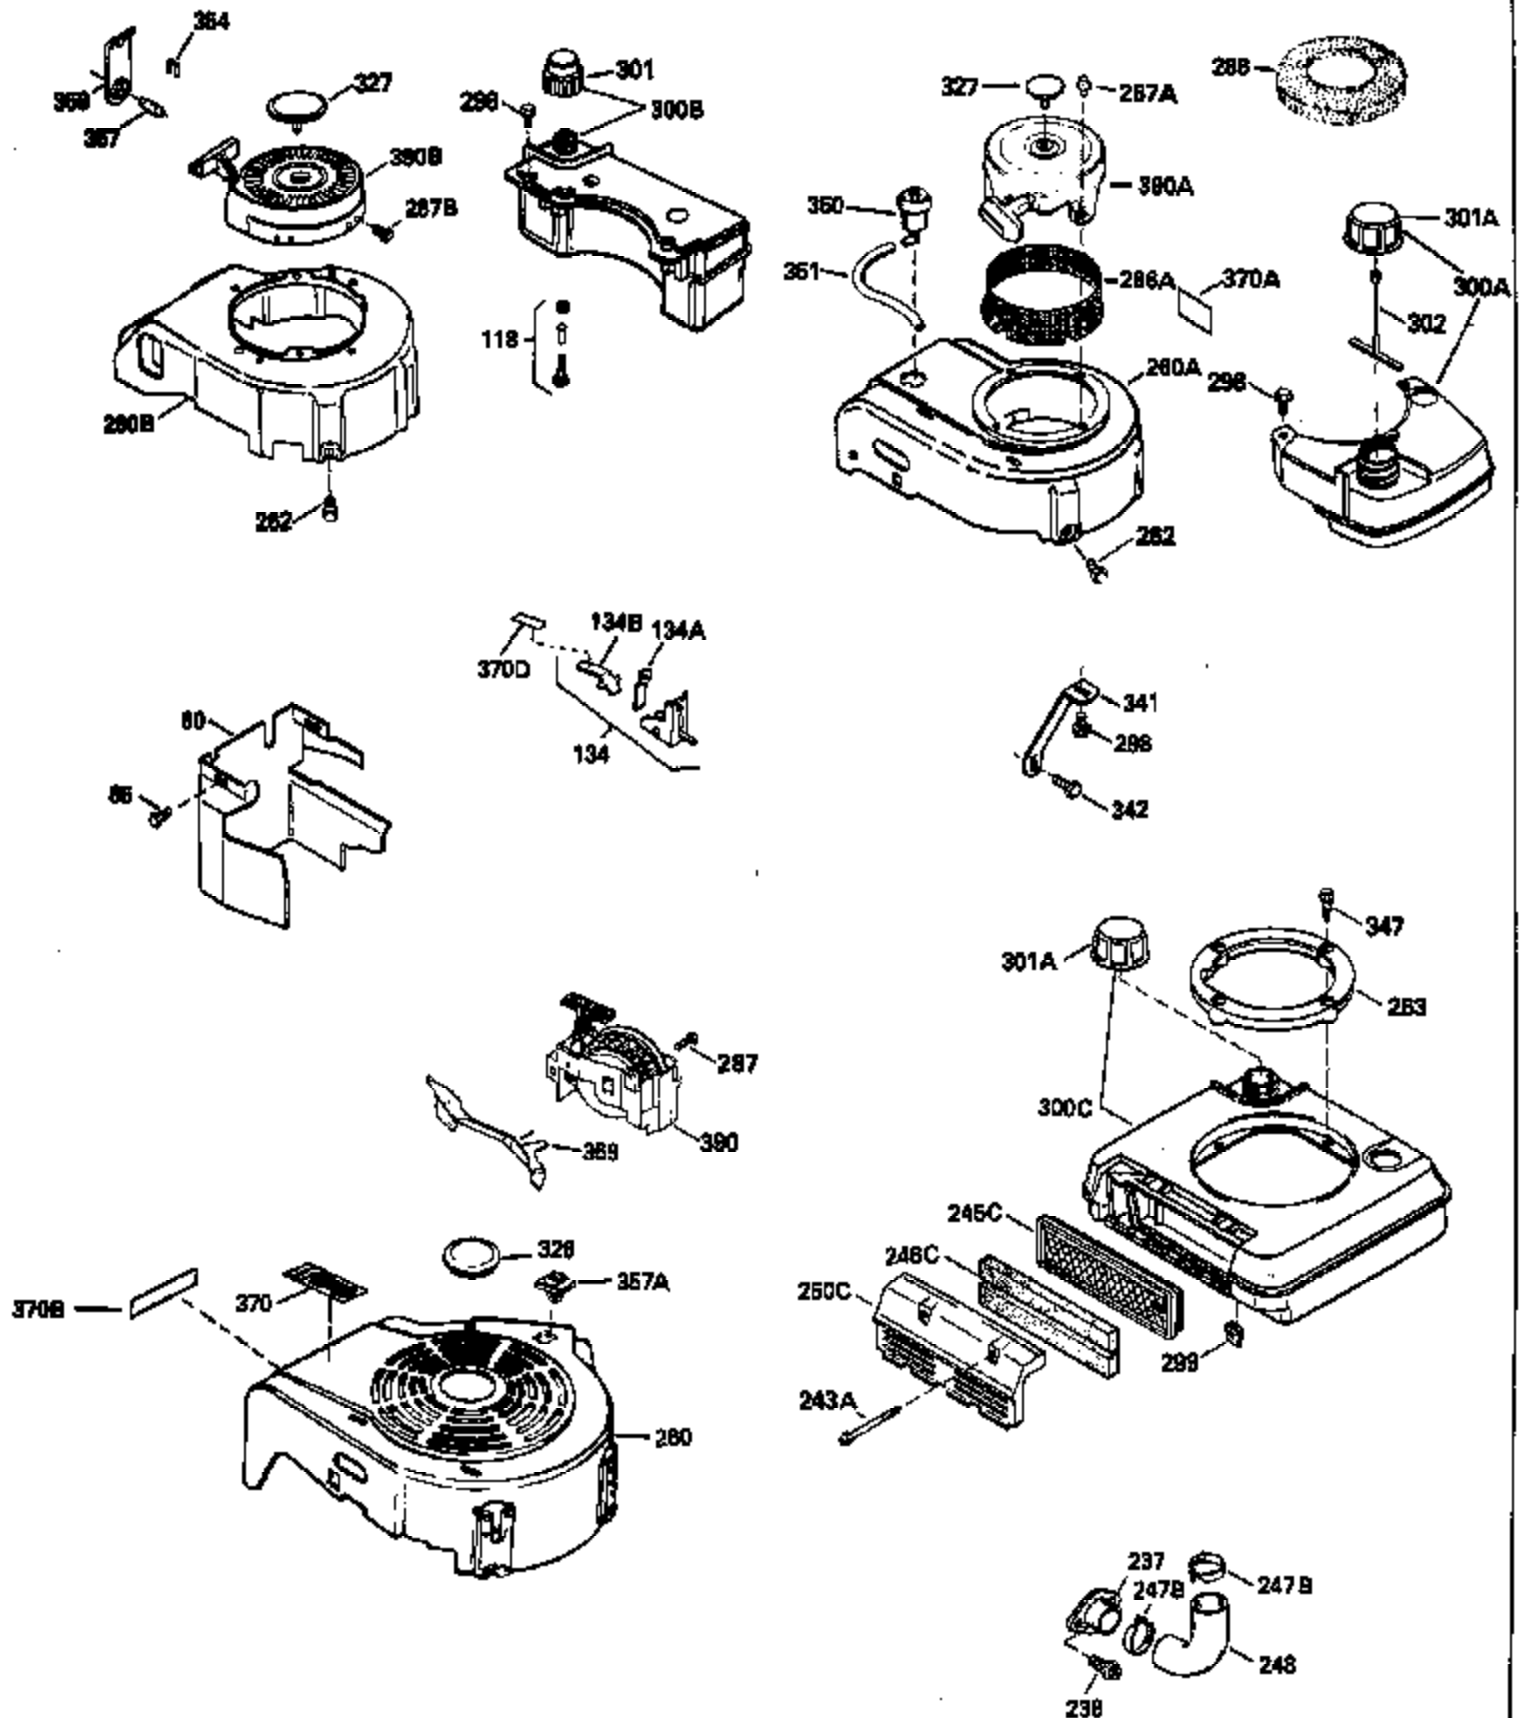

ILLUSTRATION SHOWS TYPICAL PARTS ONLY. ORDER BY PART NUMBER. PARTS NOT LISTED ARE SUPPLIED BY OEM.

Ref #	Part Number	Qty	Description
118	730194		Rope Guide Kit (Use as required with 34476 fuel tank)
238	650806		Screw, 10-32 x 5/8"
246C	35705		Filter, Pre-Air (Optional)
260A	35491		Housing, Blower
262	650831		Screw, 1/4-20 x 15/32"
287A	650735		Screw, 10-24 x 3/8" (Use as required)
287A			Pop Rivet, (3/16" Dia.)(Purchase locally)
287B	650884		Screw, 8-32 x 1/2"
301	33032		Fuel Cap
327	35932		Plug, Starter
370A	34346		Decal, Instruction
390B	590635		Rewind Starter (Refer to Division 5, Section C, page 34 or Fiche 8, Grid G-9 for breakdown)