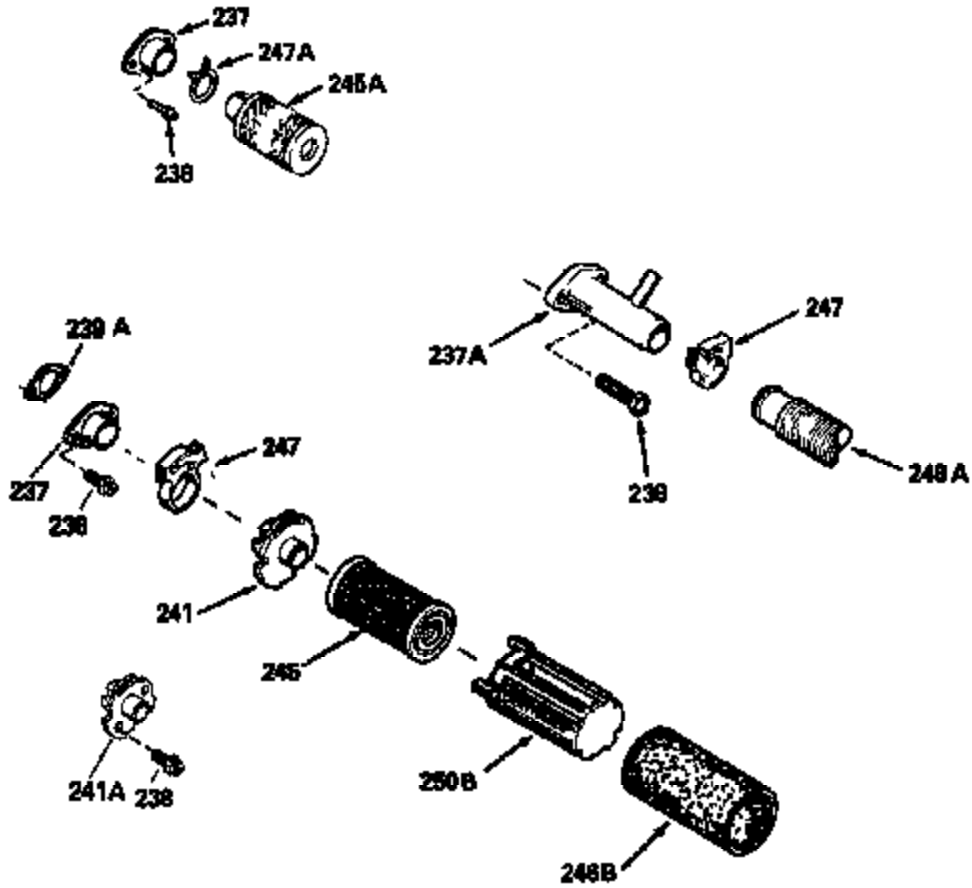

Ref #	Part Number	Qty	Description
19	31386		Spring, Governor
69	35261		* Gasket, Mounting flange
182	6201		Screw, 1/4-28 x 7/8"
185	31384A		Pipe, Intake (Incl. 224)
186	34337		Link, Governor spring
209	30200		Screw, 10-24 x 9/16"
223	650451		Screw, 1/4-20 x 1"
238	650806		Screw, 10-32 x 5/8"
246B	35435		Filter, Pre-Air (Use as required)