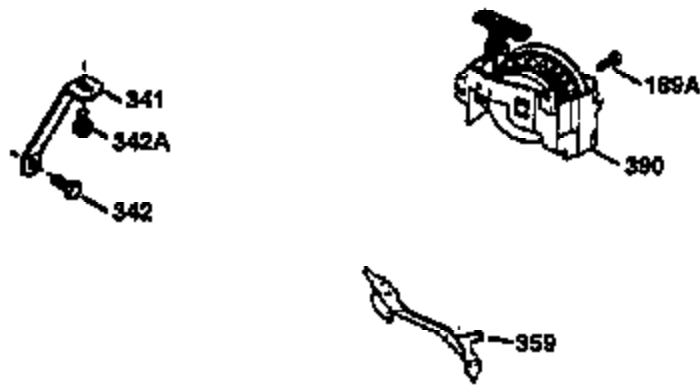

ILLUSTRATION SHOWS TYPICAL PARTS ONLY, ORDER BY PART NUMBER. PARTS NOT LISTED ARE SUPPLIED BY OEM.

Ref #	Part Number	Qty	Description
238	650806	2	Screw, 10-32 x 5/8"
239	34338	1	* Air Cleaner Gasket
245	34340	1	Air Cleaner Filter
250	34341A	1	Air Cleaner Cover
260	35491	1	Blower Housing
287	650884	2	Screw, 8-32 x 1/2"
300	32170A	1	Fuel Tank (Incl. 292 & 301)
301	33032	1	Fuel Cap
370	34374	1	Instruction Decal
390	590635	1	Rewind Starter