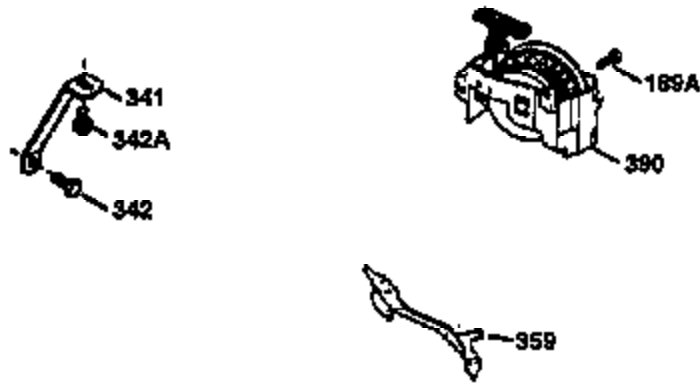

ILLUSTRATION SHOWS TYPICAL PARTS ONLY, ORDER BY PART NUMBER. PARTS NOT LISTED ARE SUPPLIED BY OEM.

Ref #	Part Number	Qty	Description
239	34338	1	* Air Cleaner Gasket
243	650806	2	Screw, 10-32 x 5/8"
245	34340	1	Air Cleaner Filter
250	34341B	1	Air Cleaner Cover
260	35491	1	Blower Housing
287	650884	2	Screw, 8-32 x 1/2"
300	32170B	1	Fuel Tank (Inc. 292 & 301)
301	33032	1	Fuel Cap
370	34346	1	Instruction Decal
390	590688	1	Rewind Starter