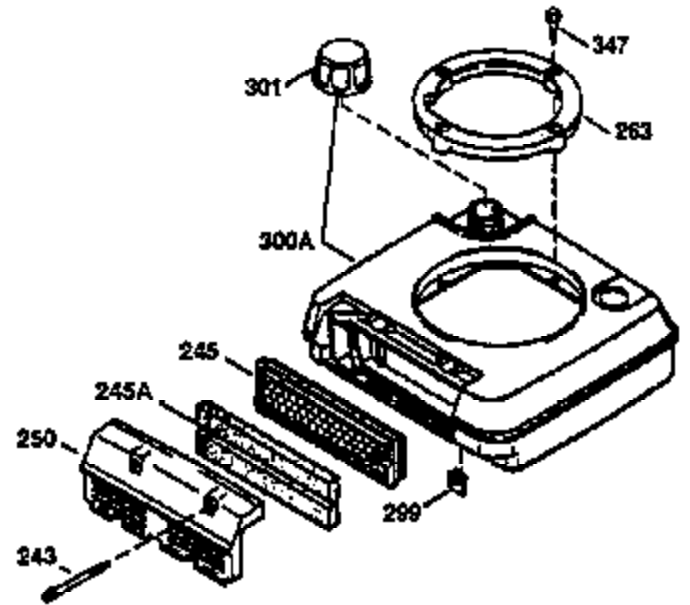

ILLUSTRATION SHOWS TYPICAL PARTS ONLY, ORDER BY PART NUMBER. PARTS NOT LISTED ARE SUPPLIED BY OEM.

Ref #	Part Number	Qty	Description
239	34338	1	* Air Cleaner Gasket
243	650806	2	Screw, 10-32 x 5/8"
245	34340	1	Air Cleaner Filter
250	34341B	1	Air Cleaner Cover
260	35491	1	Blower Housing
287	650884	2	Screw, 8-32 x 1/2"
300	32170B	1	Fuel Tank (Inc. 292 & 301)
301	33032	1	Fuel Cap
370	34346	1	Instruction Decal
390	590688	1	Rewind Starter