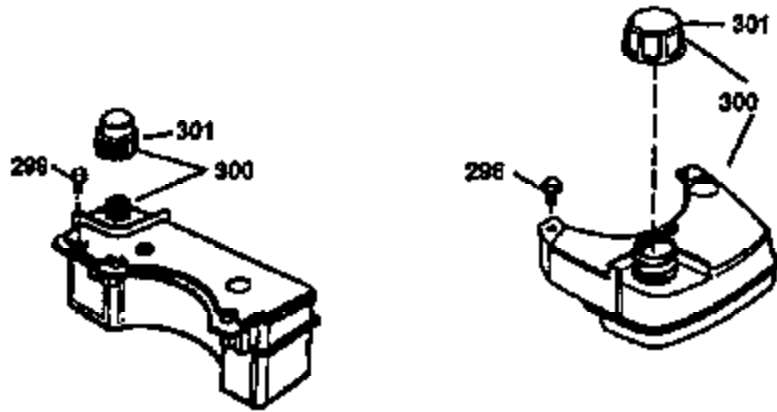

ILLUSTRATION SHOWS TYPICAL PARTS ONLY, ORDER BY PART NUMBER. PARTS NOT LISTED ARE SUPPLIED BY OEM.

Ref #	Part Number	Qty	Description
239	34338	1	* Air Cleaner Gasket
243	650806	2	Screw, 10-32 x 5/8"
245	34340	1	Air Cleaner Filter
250	34341B	1	Air Cleaner Cover
260	35491	1	Blower Housing
287	650884	2	Screw, 8-32 x 1/2"
300	32170B	1	Fuel Tank (Inc. 292 & 301)
301	33032	1	Fuel Cap
370	34346	1	Instruction Decal
390	590688	1	Rewind Starter