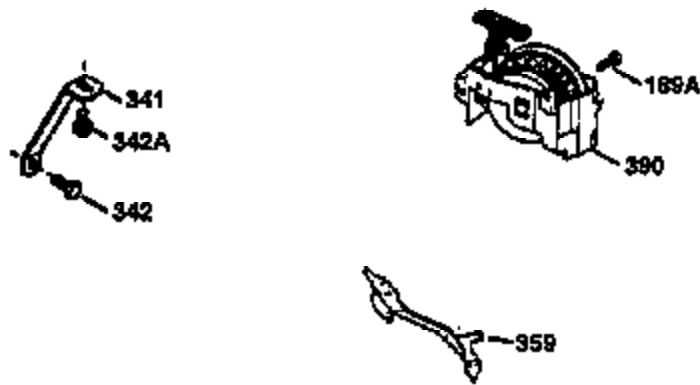

ILLUSTRATION SHOWS TYPICAL PARTS ONLY, ORDER BY PART NUMBER. PARTS NOT LISTED ARE SUPPLIED BY OEM.

Ref #	Part Number	Qty	Description
239	34338	1	* Air Cleaner Gasket
243	650806	2	Screw, 10-32 x 5/8"
245	34340	1	Air Cleaner Filter
250	34341B	1	Air Cleaner Cover
260	35491	1	Blower Housing
287	650926	2	Screw, 8-32 x 21/64"
300	32170B	1	Fuel Tank (Inc. 292 & 301)
301	33032	1	Fuel Cap
370	36261	1	Instruction Decal
390	590688	1	Rewind Starter