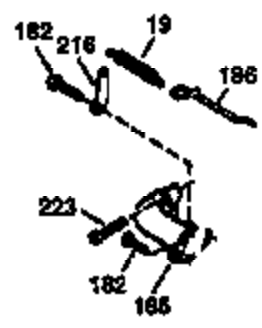

ILLUSTRATION SHOWS TYPICAL PARTS ONLY. ORDER BY PART NUMBER. PARTS NOT LISTED ARE SUPPLIED BY OEM.

Ref #	Part Number	Qty	Description
19	31386	1	Extension Spring
69	35261	1	* Mounting Flange Gasket
70	30571B	1	Mounting Flange (Incl.72 thru 83,311 & 312)
90	611112	1	Flywheel
182	6201	2	Screw, 1/4-28 x 7/8"
185	31384A	1	Intake Pipe (Incl. 224)
186	34337	1	Governor Link
200	32264A	1	Control Bracket (Incl. 203 thru 206)
209	30200	2	Screw, 10-24 x 9/16"
223	650451	2	Screw, 1/4-20 x 1"
245	34340	1	Air Cleaner Filter
250	34341B	1	Air Cleaner Cover
275	35708	1	Muffler (Incl. 277)
277	650795	2	Screw, 1/4-20 x 2-1/4"