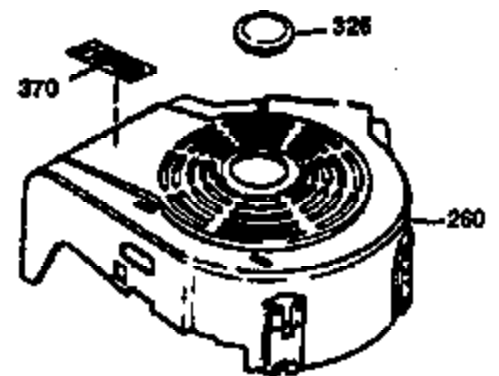

ILLUSTRATION SHOWS TYPICAL PARTS ONLY, ORDER BY PART NUMBER. PARTS NOT LISTED ARE SUPPLIED BY OEM.

Ref #	Part Number	Qty	Description
239	34338	1	* Air Cleaner Gasket
243	650806	2	Screw, 10-32 x 5/8"
245	34340	1	Air Cleaner Filter
250	34341B	1	Air Cleaner Cover
260	35491	1	Blower Housing
287	650926	2	Screw, 8-32 x 21/64"
300	32170B	1	Fuel Tank (Inc. 292 & 301)
301	33032	1	Fuel Cap
370	36261	1	Instruction Decal
390	590688	1	Rewind Starter