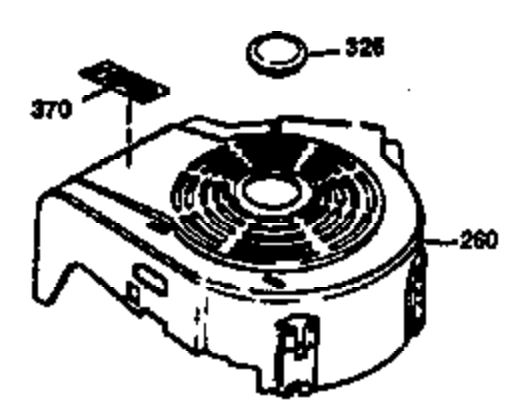

ILLUSTRATION SHOWS TYPICAL PARTS ONLY, ORDER BY PART NUMBER. PARTS NOT LISTED ARE SUPPLIED BY OEM.

Ref #	Part Number	Qty	Description
238	650806	2	Screw, 10-32 x 5/8"
239	34338	1	* Air Cleaner Gasket
245	34340	1	Air Cleaner Filter
250	34341B	1	Air Cleaner Cover
260	35491	1	Blower Housing
287	650926	2	Screw, 8-32 x 21/64"
300	32170B	1	Fuel Tank (Incl. 292 & 301)
301	33032	1	Fuel Cap
390	590688	1	Rewind Starter