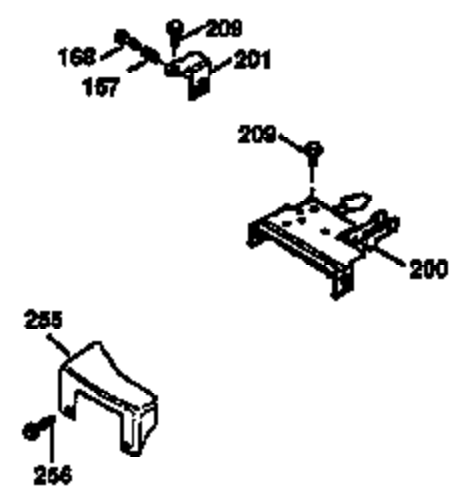

ILLUSTRATION SHOWS TYPICAL PARTS ONLY. ORDER BY PART NUMBER. PARTS NOT LISTED ARE SUPPLIED BY OEM.

Ref #	Part Number	Qty	Description
19	31386	1	Extension Spring
69	35261	1	* Mounting Flange Gasket
70	30571C	1	Mounting Flange (Incl.72 thru 83,311 & 312)
90	611112	1	Flywheel
182	6201	2	Screw, 1/4-28 x 7/8"
185	31384A	1	Intake Pipe (Incl. 224)
186	34337	1	Governor Link
200	32264A	1	Control Bracket (Incl. 203,204,206)
209	30200	2	Screw, 10-24 x 9/16"
223	650451	2	Screw, 1/4-20 x 1"
238	650806	2	Screw, 10-32 x 5/8"
245	34340	1	Air Cleaner Filter
250	34341B	1	Air Cleaner Cover
275	36473	1	Muffler (Incl. 277)
277	650988	2	Screw, 1/4-20 x 2-5/16"