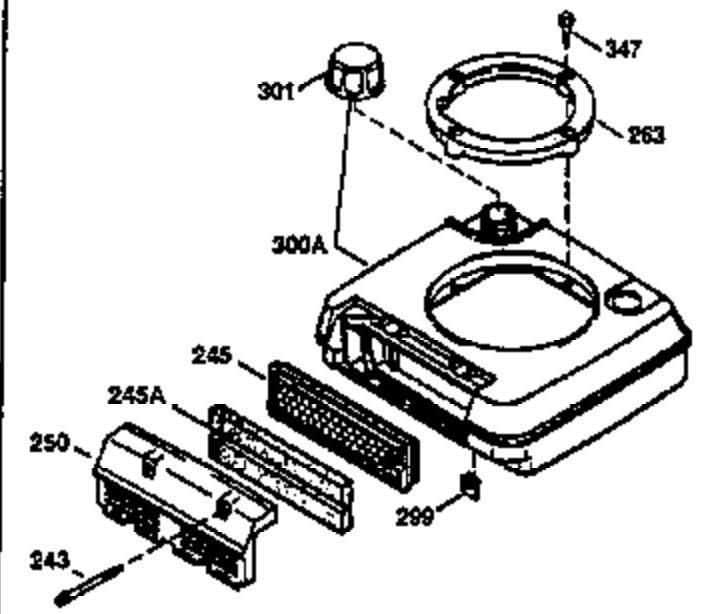

ILLUSTRATION SHOWS TYPICAL PARTS ONLY, ORDER BY PART NUMBER. PARTS NOT LISTED ARE SUPPLIED BY OEM.

Ref #	Part Number	Qty	Description
238	650806	2	Screw, 10-32 x 5/8"
239	34338	1	* Air Cleaner Gasket
245	34340	1	Air Cleaner Filter
250	34341B	1	Air Cleaner Cover
260	35491	1	Blower Housing
287	650926	2	Screw, 8-32 x 21/64"
300	32170B	1	Fuel Tank (Incl. 292 & 301)
301	33032	1	Fuel Cap
390	590732	1	Rewind Starter (NOTE: This engine could have been built with 590738 starter. Refer to the design of the rope pulley strength ribs for part identification. Individual starter parts do not interchange.)