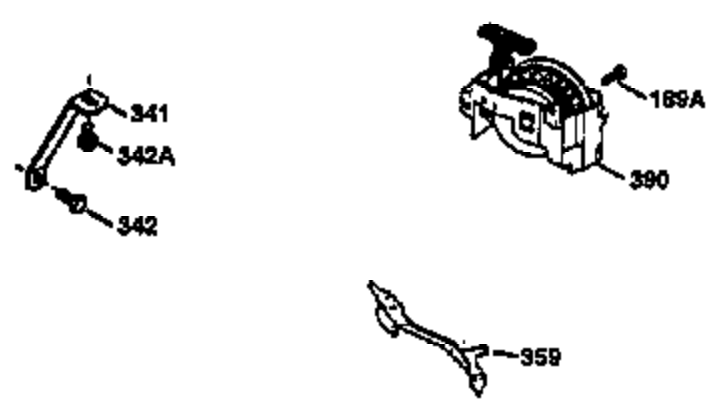

ILLUSTRATION SHOWS TYPICAL PARTS ONLY, ORDER BY PART NUMBER. PARTS NOT LISTED ARE SUPPLIED BY OEM.

Ref #	Part Number	Qty	Description
238	650806	2	Screw, 10-32 x 5/8"
239	34338	1	* Air Cleaner Gasket
245	34340	1	Air Cleaner Filter
250	34341B	1	Air Cleaner Cover
260	35491	1	Blower Housing
287	650926	2	Screw, 8-32 x 21/64"
300	32170B	1	Fuel Tank (Incl. 292 & 301)
301	33032	1	Fuel Cap
390	590732	1	Rewind Starter (NOTE: This engine could have been built with 590738 starter. Refer to the design of the rope pulley strength ribs for part identification. Individual starter parts do not interchange.)