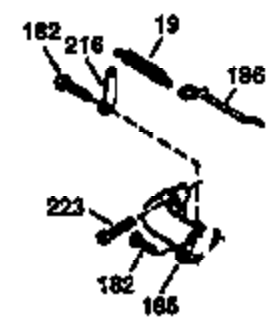

ILLUSTRATION SHOWS TYPICAL PARTS ONLY. ORDER BY PART NUMBER. PARTS NOT LISTED ARE SUPPLIED BY OEM.

Ref #	Part Number	Qty	Description
19	31386	1	Extension Spring
69	35261	1	* Mounting Flange Gasket
70	30571C	1	Mounting Flange (Incl.72 thru 83,311)
90	611112	1	Flywheel
182	6201	2	Screw, 1/4-28 x 7/8"
185	31384A	1	Intake Pipe (Incl. 224)
186	34337	1	Governor Link
200	32264A	1	Control Bracket (Incl. 203,204 & 206)
209	30200	2	Screw, 10-24 x 9/16"
223	650451	2	Screw, 1/4-20 x 1"
238	650806	2	Screw, 10-32 x 5/8"
245	34340	1	Air Cleaner Filter
250	34341B	1	Air Cleaner Cover
275	36473	1	Muffler (Incl. 277)
277	650988	2	Screw, 1/4-20 x 2-5/16"
416	36085	1	Spark Arrestor Kit (Incl. 416)(Optional)
417	650760	1	Screw, 8-32 x 3/8" (Optional)