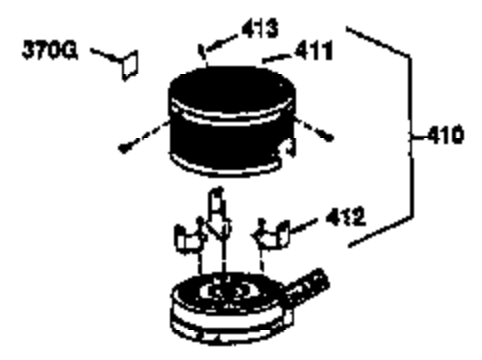

ILLUSTRATION SHOWS TYPICAL PARTS ONLY. ORDER BY PART NUMBER. PARTS NOT LISTED ARE SUPPLIED BY OEM.

Ref #	Part Number	Qty	Description
19	31386	1	Extension Spring
69	35261	1	* Mounting Flange Gasket
70	30571C	1	Mounting Flange (Incl.72 thru 83,311)
90	611112	1	Flywheel
182	6201	2	Screw, 1/4-28 x 7/8"
185	31384A	1	Intake Pipe (Incl. 224)
186	34337	1	Governor Link
200	32264A	1	Control Bracket (Incl. 203,204 & 206)
209	30200	2	Screw, 10-24 x 9/16"
223	650451	2	Screw, 1/4-20 x 1"
238	650806	2	Screw, 10-32 x 5/8"
245	34340	1	Air Cleaner Filter
250	34341B	1	Air Cleaner Cover
275	36473	1	Muffler (Incl. 277)
277	650988	2	Screw, 1/4-20 x 2-5/16"
416	36085	1	Spark Arrestor Kit (Incl. 416)(Optional)
417	650760	1	Screw, 8-32 x 3/8" (Optional)