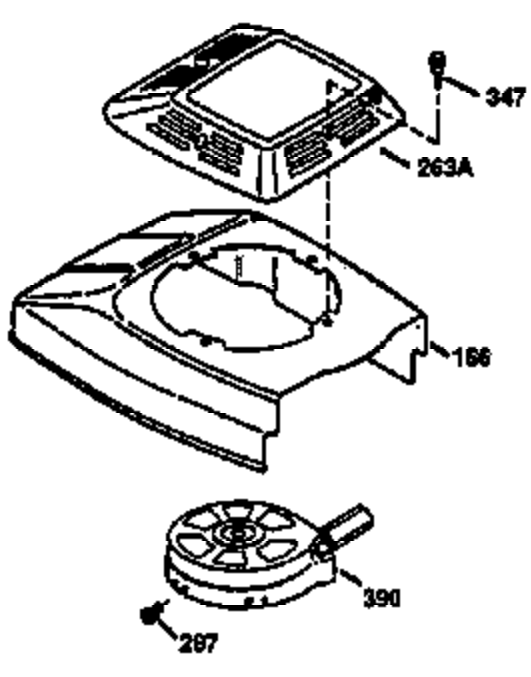

ILLUSTRATION SHOWS TYPICAL PARTS ONLY, ORDER BY PART NUMBER. PARTS NOT LISTED ARE SUPPLIED BY OEM.

Ref #	Part Number	Qty	Description
238	650806	2	Screw, 10-32 x 5/8"
239	34338	1	* Air Cleaner Gasket
245	34340	1	Air Cleaner Filter
250	34341B	1	Air Cleaner Cover
260	35491	1	Blower Housing
287	650926	2	Screw, 8-32 x 21/64"
300	32170B	1	Fuel Tank (Incl. 292 & 301)
301	33032	1	Fuel Cap
390	590732	1	Rewind Starter (NOTE: This engine could have been built with 590738 starter. Refer to the design of the rope pulley strength ribs for part identification. Individual starter parts do not interchange.)