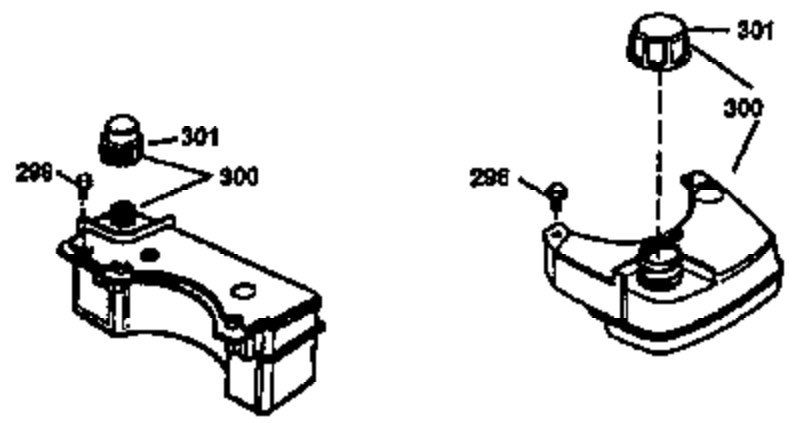

ILLUSTRATION SHOWS TYPICAL PARTS ONLY, ORDER BY PART NUMBER. PARTS NOT LISTED ARE SUPPLIED BY OEM.

Ref #	Part Number	Qty	Description
238	650806	2	Screw, 10-32 x 5/8"
239	34338	1	* Air Cleaner Gasket
245	34340	1	Air Cleaner Filter
250	34341B	1	Air Cleaner Cover
260	35491	1	Blower Housing
287	650926	2	Screw, 8-32 x 21/64"
300	32170B	1	Fuel Tank (Incl. 292 & 301)
301	33032	1	Fuel Cap
390	590732	1	Rewind Starter (NOTE: This engine could have been built with 590738 starter. Refer to the design of the rope pulley strength ribs for part identification. Individual starter parts do not interchange.)