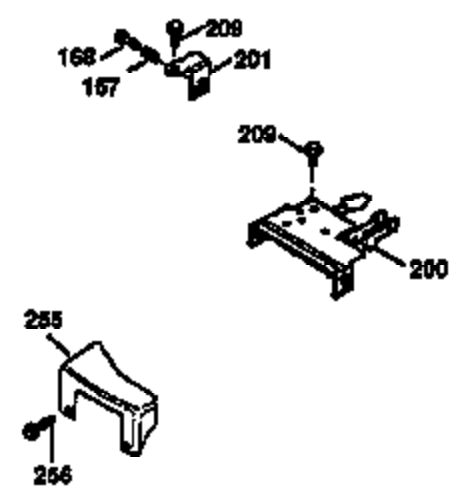

ILLUSTRATION SHOWS TYPICAL PARTS ONLY. ORDER BY PART NUMBER. PARTS NOT LISTED ARE SUPPLIED BY OEM.

Ref #	Part Number	Qty	Description
19	31386	1	Extension Spring
69	35261	1	* Mounting Flange Gasket
70	30571C	1	Mounting Flange (Incl.72 thru 83,311)
90	611112	1	Flywheel
182	6201	2	Screw, 1/4-28 x 7/8"
185	31384A	1	Intake Pipe (Incl. 224)
186	34337	1	Governor Link
200	32264A	1	Control Bracket (Incl. 203,204 & 206)
209	30200	2	Screw, 10-24 x 9/16"
223	650451	2	Screw, 1/4-20 x 1"
238	650806	2	Screw, 10-32 x 5/8"
245	34340	1	Air Cleaner Filter
250	34341B	1	Air Cleaner Cover
275	36473	1	Muffler (Incl. 277)
277	650988	2	Screw, 1/4-20 x 2-5/16"
416	36085	1	Spark Arrestor Kit (Incl. 416)(Optional)
417	650760	1	Screw, 8-32 x 3/8" (Optional)