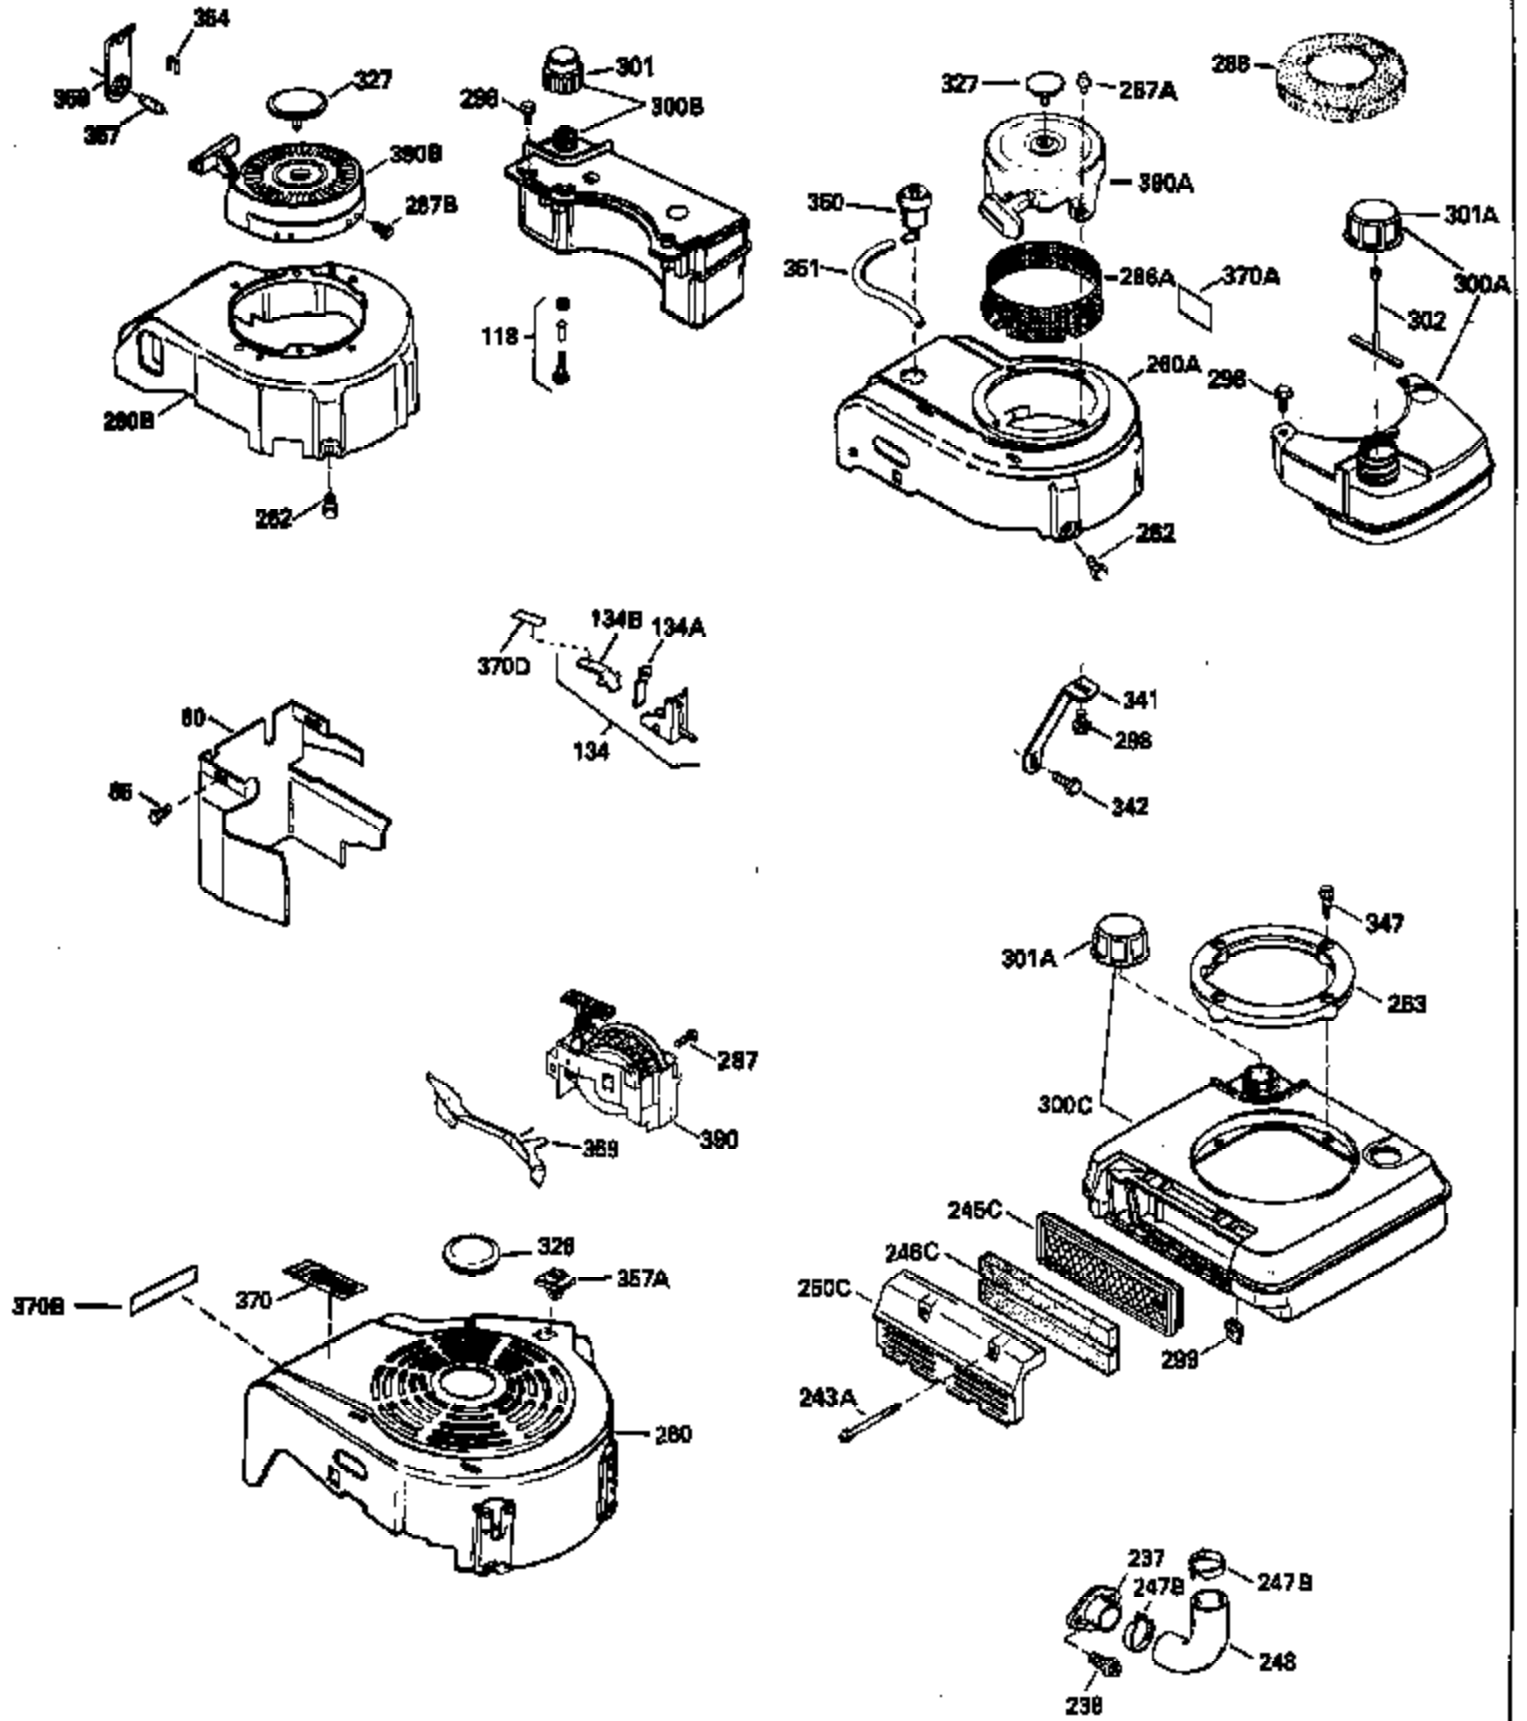

---

Ref #	Part Number	Qty	Description
400	33238C		* Gasket Set (Incl. items marked *)
420	730225		SAE 30, 4-Cycle Engine Oil (Quart)

---

ILLUSTRATION SHOWS TYPICAL PARTS ONLY. ORDER BY PART NUMBER. PARTS NOT LISTED ARE SUPPLIED BY OEM.