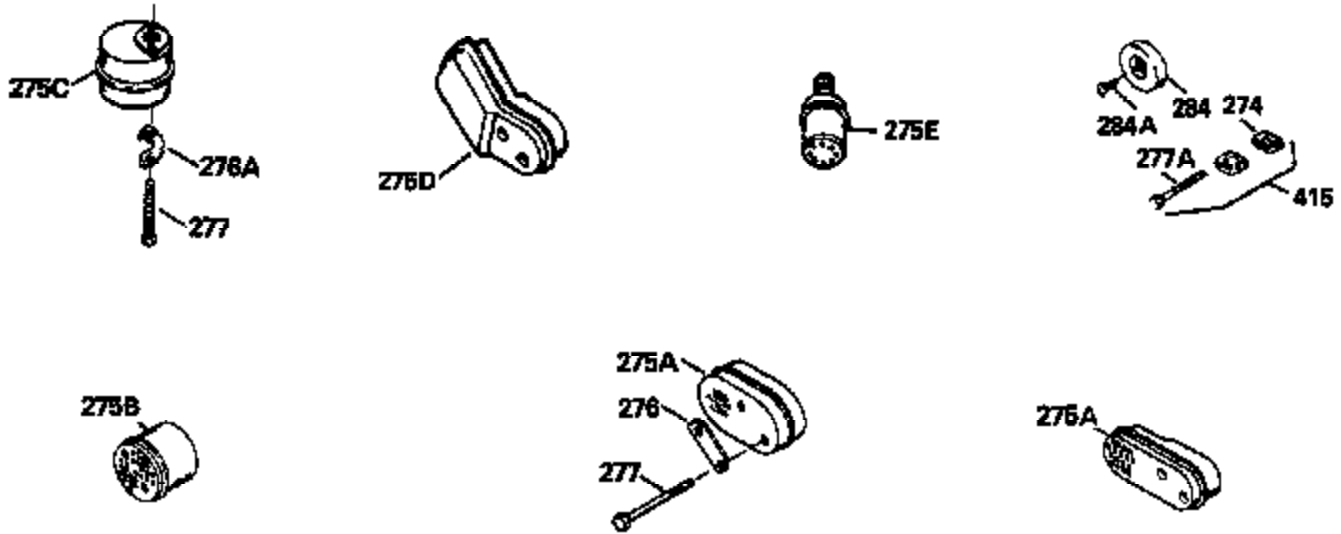

Ref #	Part Number	Qty	Description
274	26754A		* Gasket, Exhaust (Use as required)
275A	35603		Muffler (Incl. 277)
277A	30063		Screw, 1/4-20 x 1/2" (Use as required)
277	650795		Screw, 1/4-20 x 2-1/4"
370F	34387		Decal, Instruction (Optional)
415	730162		Muffler Adap.Kit(Incl.274,277A)(Use a s req.)
430	730574		Debris Screen Kit (Incl. 370F,431-433)(Opt.)
431	35596		Screen, Debris (Optional)
432	35597		Bracket, Debris screen (Optional)
433	650910		Screw, 8-32 x 1/4" (Optional)