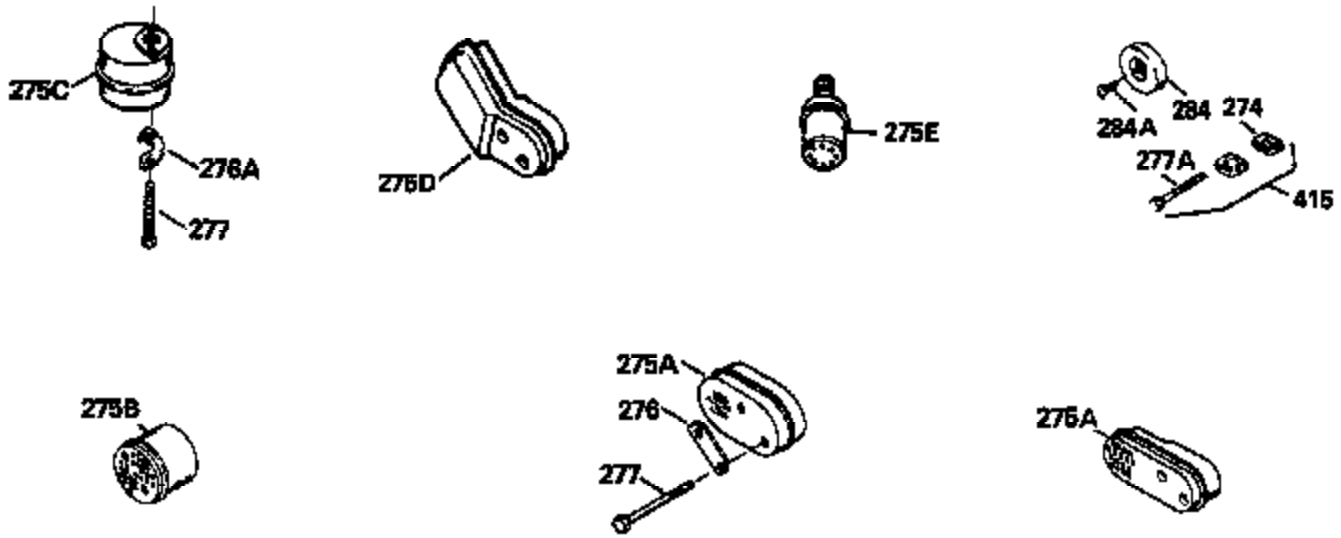

Ref #	Part Number	Qty	Description
210	27793		Clip, Conduit
211	28942		Screw, 10-32 x 3/8"
274	26754A		* Gasket, Exhaust (Use as required)
275E	30911		Muffler
277A	30063		Screw, 1/4-20 x 1/2" (Use as required)
370F	34387		Decal, Instruction (Optional)
415	730162		Muffler Adap.Kit(Incl.274,277A)(Use a s req.)
430	730574		Debris Screen Kit (Incl. 370F,431-433)(Opt.)
431	35596		Screen, Debris (Optional)
432	35597		Bracket, Debris screen (Optional)
433	650910		Screw, 8-32 x 1/4" (Optional)