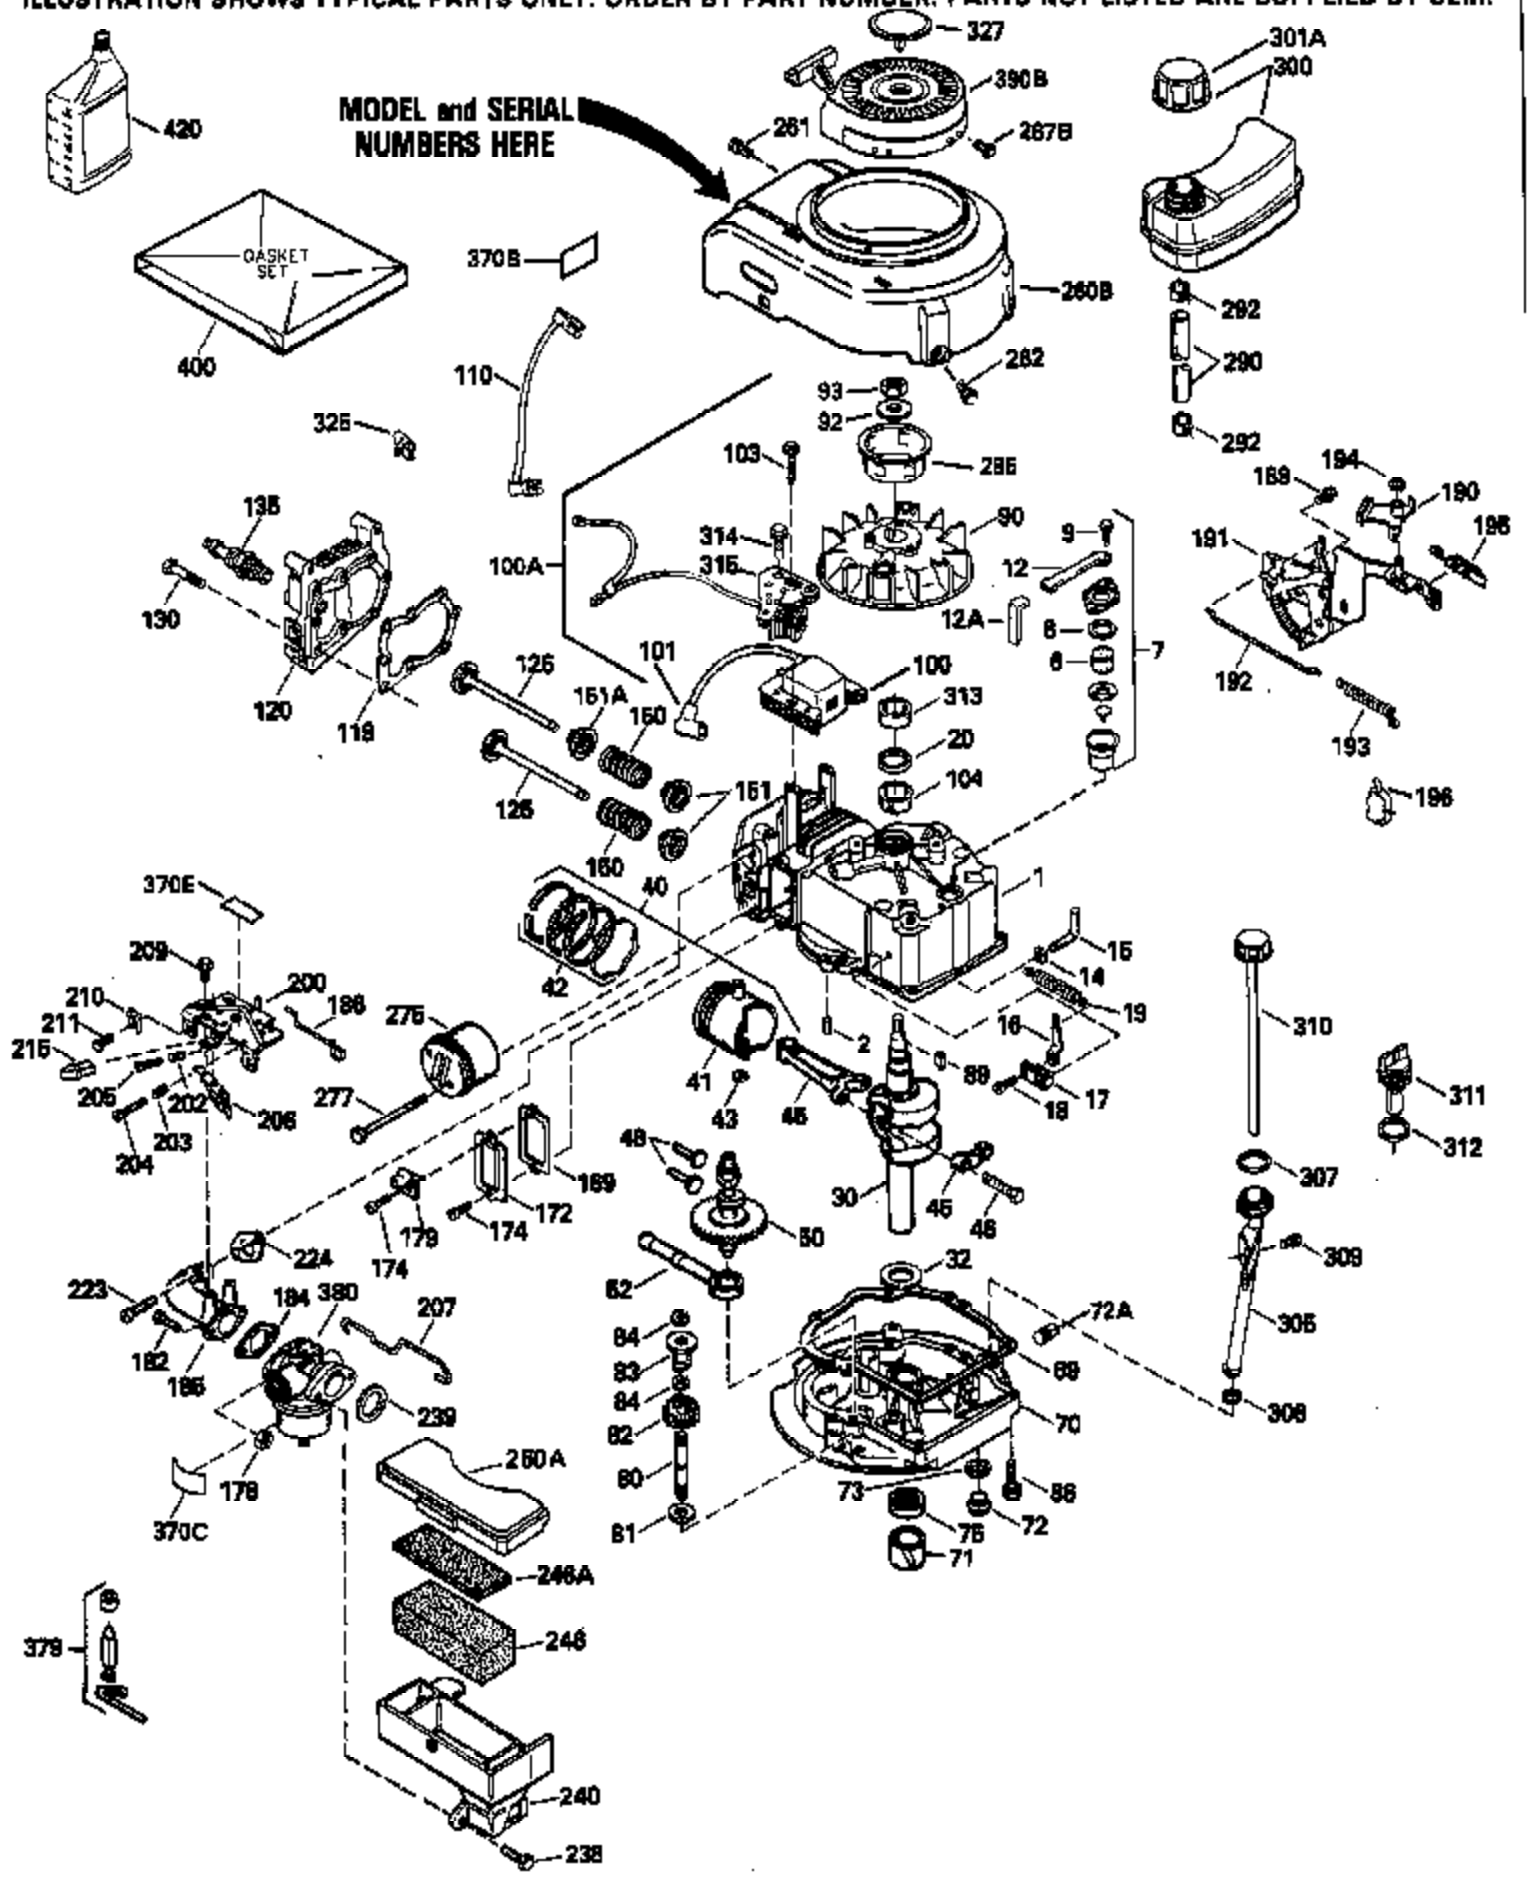

ILLUSTRATION SHOWS TYPICAL PARTS ONLY. ORDER BY PART NUMBER. PARTS NOT LISTED ARE SUPPLIED BY OEM.