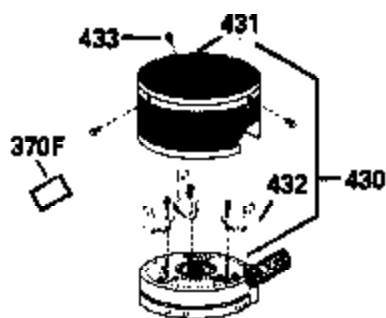

Ref #	Part Number	Qty	Description
274	26754A		* Gasket, Exhaust (Use as required)
277	650795		Screw, 1/4-20 x 2-1/4"
277A	30063		Screw, 1/4-20 x 1/2" (Use as required)
370F	34387		Decal, Instruction (Optional)
415	730162		Muffler Adap.Kit(Incl.274,277A)(Use a s req.)
430	730574		Debris Screen Kit (Incl. 370F,431-433)(Opt.)
431	35596		Screen, Debris (Optional)
432	35597		Bracket, Debris screen (Optional)
433	650910		Screw, 8-32 x 1/4" (Optional)