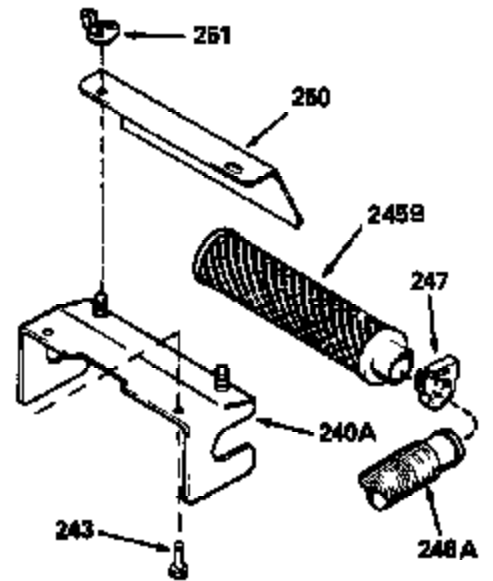

Ref #	Part Number	Qty	Description
19	31361		Spring, Extension
69	35261		* Gasket, Mounting flange
182	6201		Screw, 1/4-28 x 7/8"
185	31384A		Pipe, Intake (Incl. 224)
186	32653		Link, Governor spring
216	33086		Lever, Speed adjusting
223	650451		Screw, 1/4-20 x 1"
241	35067		Collar, Air cleaner (Black)
245	35066		Filter, Air cleaner
246B	35435		Filter, Pre-Air (Use as required)
247A	35068		Clamp, Air cleaner
250B	35065		Air Cleaner Cover Ass'y.