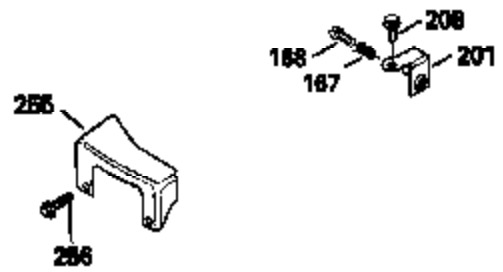

Ref #	Part Number	Qty	Description
19	31361		Spring, Extension
69	35261		* Gasket, Mounting flange
182	6201		Screw, 1/4-28 x 7/8"
185	31384A		Pipe, Intake (Incl. 224)
186	32653		Link, Governor spring
216	33086		Lever, Speed adjusting
223	650451		Screw, 1/4-20 x 1"
241	35067		Collar, Air cleaner (Black)
245	35066		Filter, Air cleaner
246B	35435		Filter, Pre-Air (Use as required)
247A	35068		Clamp, Air cleaner
250B	35065		Air Cleaner Cover Ass'y.