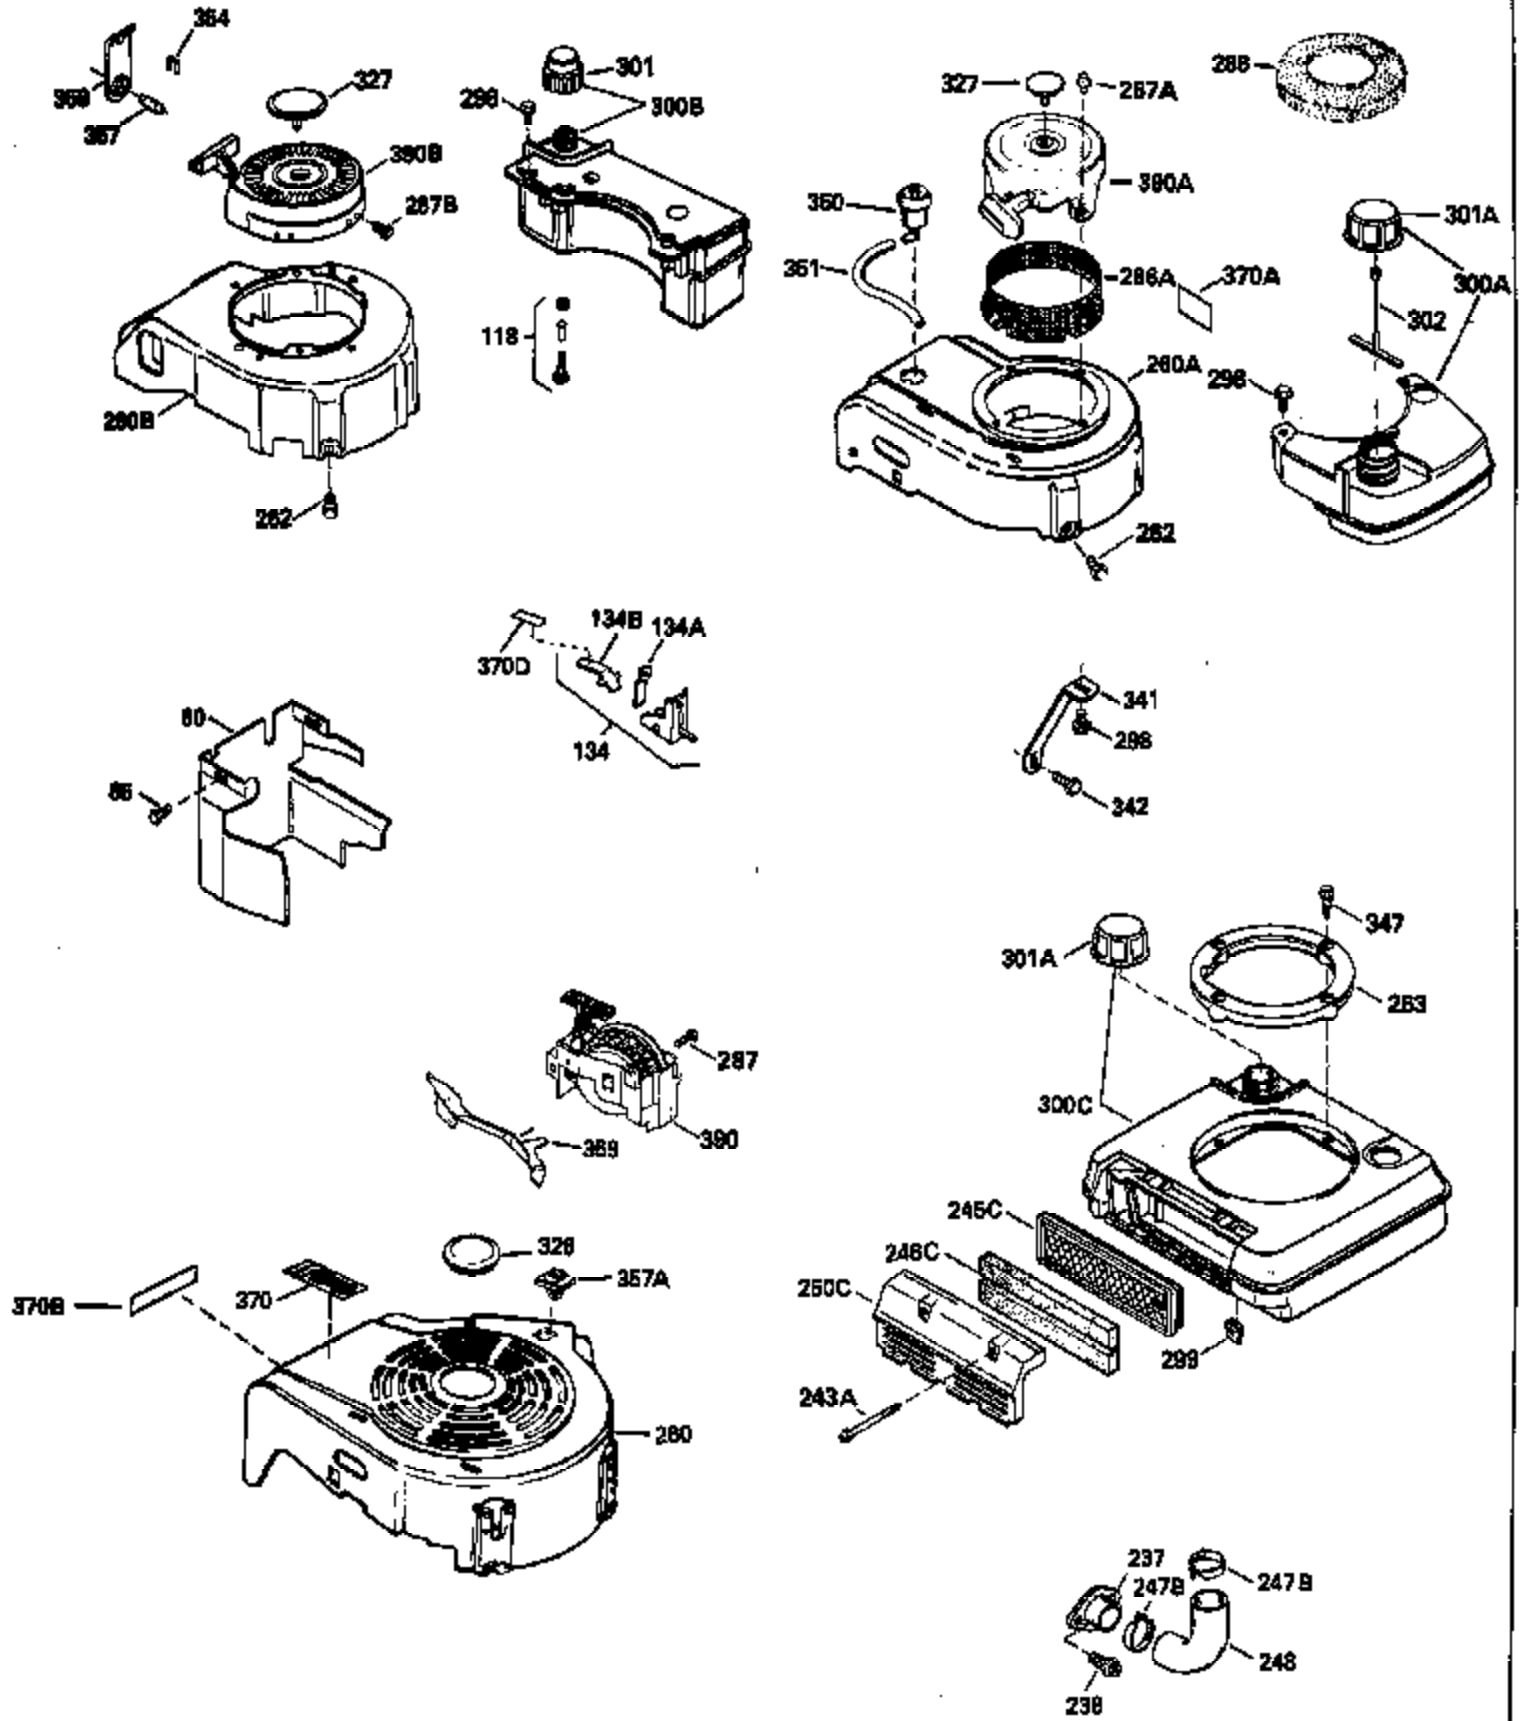

ILLUSTRATION SHOWS TYPICAL PARTS ONLY. ORDER BY PART NUMBER. PARTS NOT LISTED ARE SUPPLIED BY OEM.

Ref #	Part Number	Qty	Description
118	730194		Rope Guide Kit (Use as required with 34476 fuel tank)
134A	34438		Spring, Stop switch
134B	34439		Clip, Stop switch
134	34657		Spark Plug Stop Lever (Incl. 134A & 1 34B)
246C	35705		Filter, Pre-Air (Optional)
260	34367		Housing, Blower
262	650831		Screw, 1/4-20 x 15/32"
287	650802		Screw, 1/4-20 x 5/8"
287A	650735		Screw, 10-24 x 3/8" (Use as required)
287A			Pop Rivet, (3/16" Dia.)(Purchase locally)
301	33032		Fuel Cap
326	34113		Plug, Screen
350	34353		Primer Assy.
351	32180C		Line, Fuel primer
370A	34365		Decal, Instruction
370D	34407		Decal, Stop control
390	590531		Side Mount Rewind Starter (Refer to Division 5, Section C, page 32 or Fiche 8, Grid G-8 for breakdown)