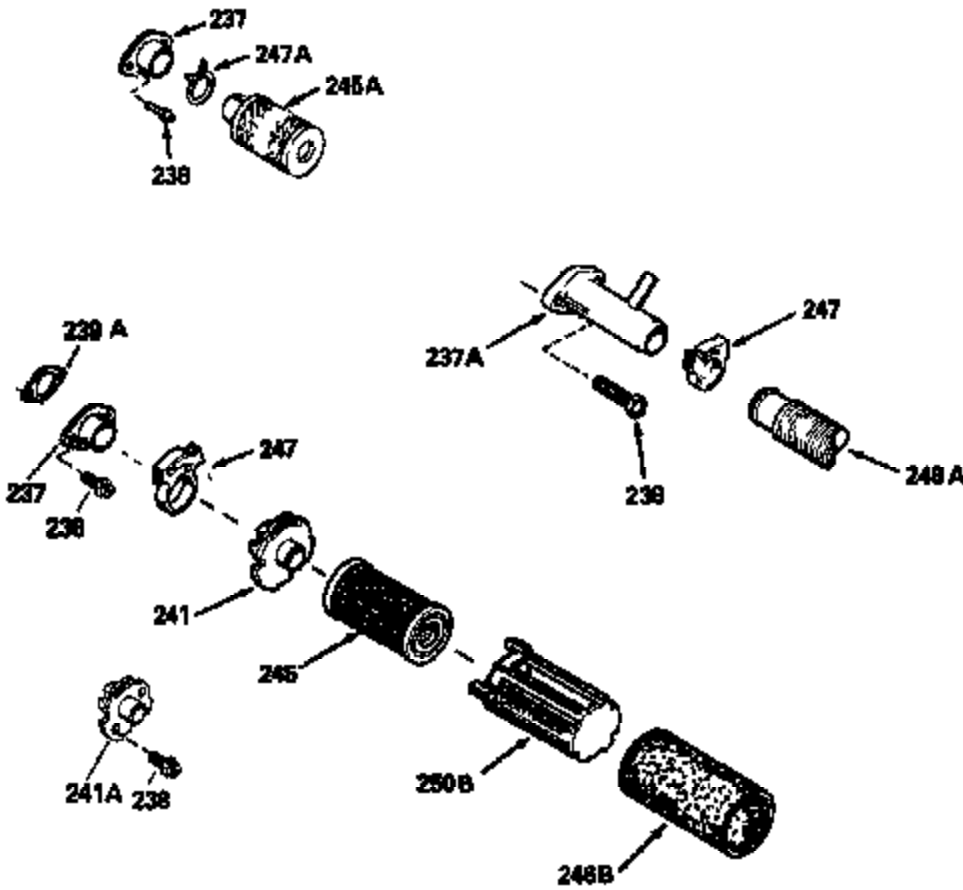

Ref #	Part Number	Qty	Description
19	31361		Spring, Extension
69	35261		* Gasket, Mounting flange
182	6201		Screw, 1/4-28 x 7/8"
185	31384A		Pipe, Intake (Incl. 224)
186	32653		Link, Governor spring
216	33086		Lever, Speed adjusting
223	650451		Screw, 1/4-20 x 1"
241	35067		Collar, Air cleaner (Black)
245	35066		Filter, Air cleaner
246B	35435		Filter, Pre-Air (Use as required)
247A	35068		Clamp, Air cleaner
250B	35065		Air Cleaner Cover Ass'y.