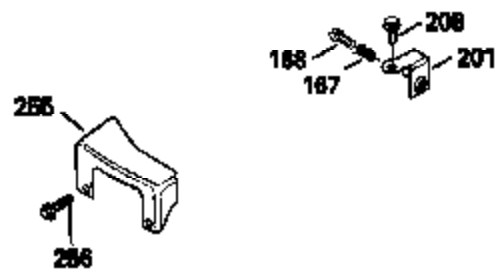

Ref #	Part Number	Qty	Description
19	31361		Spring, Extension
69	35261		* Gasket, Mounting flange
182	6201		Screw, 1/4-28 x 7/8"
185	31384A		Pipe, Intake (Incl. 224)
186	32653		Link, Governor spring
216	33086		Lever, Speed adjusting
223	650451		Screw, 1/4-20 x 1"
241	35067		Collar, Air cleaner (Black)
245	35066		Filter, Air cleaner
246B	35435		Filter, Pre-Air (Use as required)
247A	35068		Clamp, Air cleaner
250B	35065		Air Cleaner Cover Ass'y.