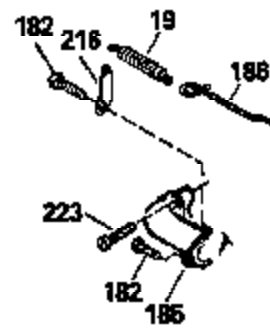

Ref #	Part Number	Qty	Description
19	31361		Spring, Extension
69	35261		* Gasket, Mounting flange
182	6201		Screw, 1/4-28 x 7/8"
185	31384A		Pipe, Intake (Incl. 224)
186	32653		Link, Governor spring
216	33086		Lever, Speed adjusting
223	650451		Screw, 1/4-20 x 1"
241	35067		Collar, Air cleaner (Black)
245	35066		Filter, Air cleaner
246B	35435		Filter, Pre-Air (Use as required)
247A	35068		Clamp, Air cleaner
250B	35065		Air Cleaner Cover Ass'y.