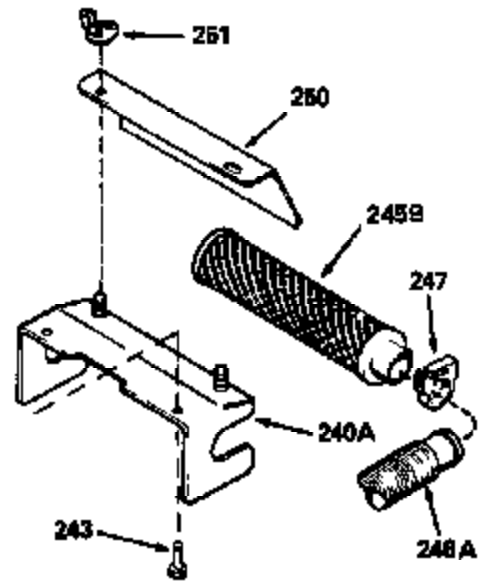

Ref #	Part Number	Qty	Description
19	31361		Spring, Extension
69	35261		* Gasket, Mounting flange
182	6201		Screw, 1/4-28 x 7/8"
185	31384A		Pipe, Intake (Incl. 224)
186	32653		Link, Governor spring
216	33086		Lever, Speed adjusting
223	650451		Screw, 1/4-20 x 1"
241	35067		Collar, Air cleaner (Black)
245	35066		Filter, Air cleaner
246B	35435		Filter, Pre-Air (Use as required)
247A	35068		Clamp, Air cleaner
250B	35065		Air Cleaner Cover Ass'y.