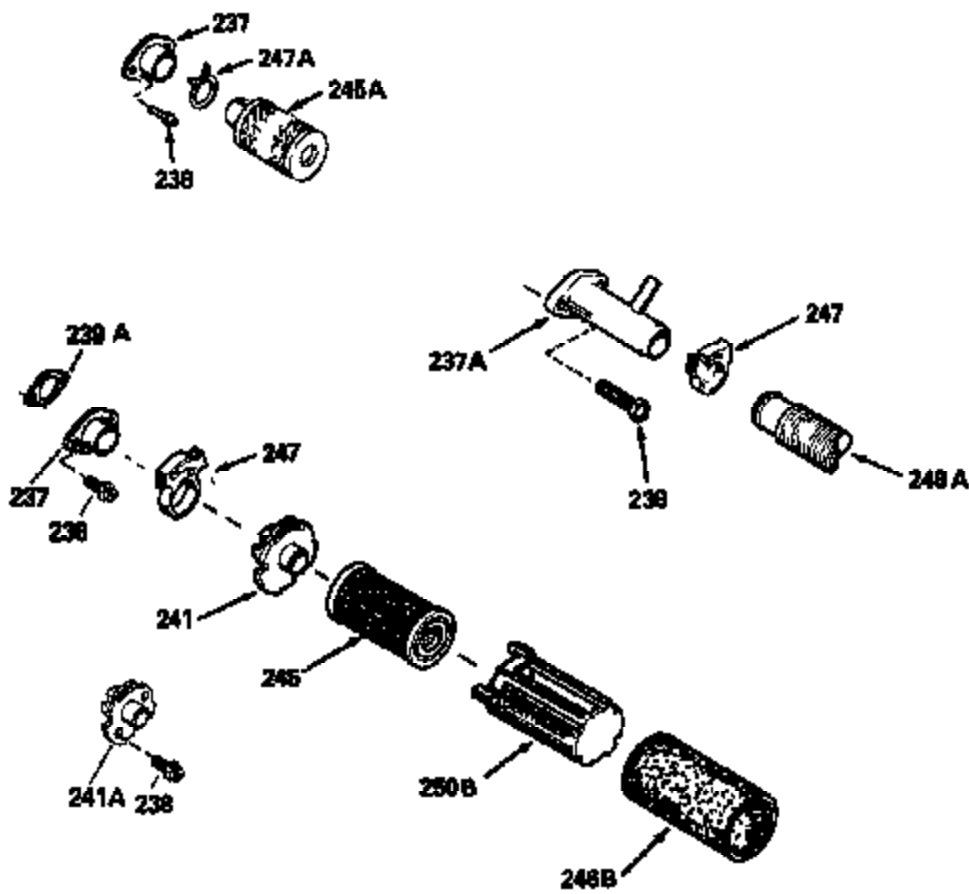

Ref #	Part Number	Qty	Description
19	31361		Spring, Extension
69	35261		* Gasket, Mounting flange
182	6201		Screw, 1/4-28 x 7/8"
185	31384A		Pipe, Intake (Incl. 224)
186	32653		Link, Governor spring
216	33086		Lever, Speed adjusting
223	650451		Screw, 1/4-20 x 1"
241	35067		Collar, Air cleaner (Black)
245	35066		Filter, Air cleaner
246B	35435		Filter, Pre-Air (Use as required)
247A	35068		Clamp, Air cleaner
250B	35065		Air Cleaner Cover Ass'y.