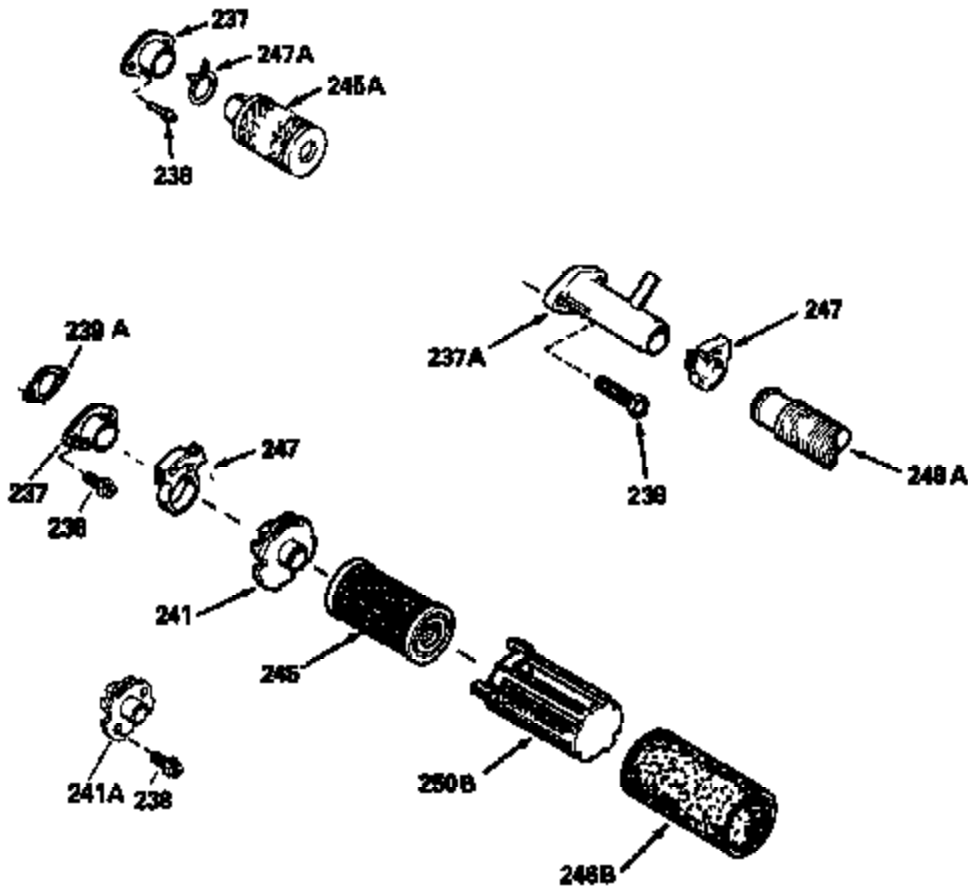

Ref #	Part Number	Qty	Description
19	31361		Spring, Extension
53	31745		Tang, Washer
54	31747		Washer, Flat
55	33774		Shaft, P.T.O.
56	33401		Right Hand Worm Gear
57	31749		Ring, Retaining
58	31744		Seal, Oil
59	31787		Washer, Flat
69	35261		* Gasket, Mounting flange
70A	33521C		Flange Ass'y. (Incl.58, 72, 72A, 73, 75 & 80)
87	650492		Screw, 1/4-20 x 2-1/4"
182	6201		Screw, 1/4-28 x 7/8"
185	31384A		Pipe, Intake (Incl. 224)
186	32653		Link, Governor spring
216	33086		Lever, Speed adjusting
223	650451		Screw, 1/4-20 x 1"
241	35067		Collar, Air cleaner (Black)
245	35066		Filter, Air cleaner
246B	35435		Filter, Pre-Air (Use as required)
247A	35068		Clamp, Air cleaner
250B	35065		Air Cleaner Cover Ass'y.