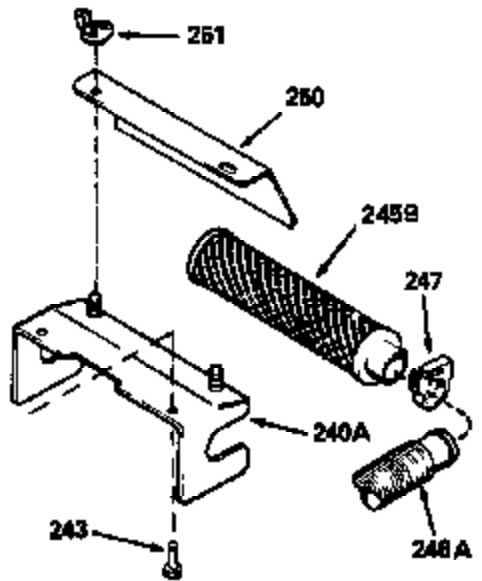

Ref #	Part Number	Qty	Description
19	31361		Spring, Extension
53	31745		Tang, Washer
54	31747		Washer, Flat
55	33774		Shaft, P.T.O.
56	33401		Right Hand Worm Gear
57	31749		Ring, Retaining
58	31744		Seal, Oil
59	31787		Washer, Flat
69	35261		* Gasket, Mounting flange
70A	33521C		Flange Ass'y. (Incl.58, 72, 72A, 73, 75 & 80)
87	650492		Screw, 1/4-20 x 2-1/4"
182	6201		Screw, 1/4-28 x 7/8"
185	31384A		Pipe, Intake (Incl. 224)
186	32653		Link, Governor spring
216	33086		Lever, Speed adjusting
223	650451		Screw, 1/4-20 x 1"
241	35067		Collar, Air cleaner (Black)
245	35066		Filter, Air cleaner
246B	35435		Filter, Pre-Air (Use as required)
247A	35068		Clamp, Air cleaner
250B	35065		Air Cleaner Cover Ass'y.