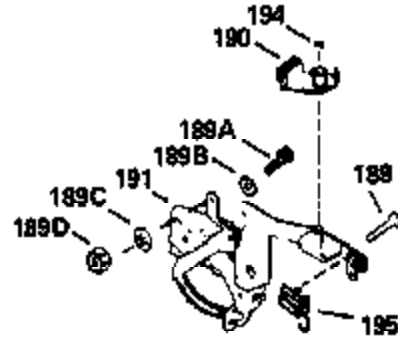

Ref #	Part Number	Qty	Description
189	650839		Screw, 1/4-20 x 3/8"
190	35831		Lever, Brake
191	35015B		Bracket Assy., S.E. Brake (Incl. 195)
194	32309		Ring, Retaining
195	610973		Terminal Assy.
274	26754A		* Gasket, Exhaust (Use as required)
277	650795		Screw, 1/4-20 x 2-1/4"
277A	30063		Screw, 1/4-20 x 1/2" (Use as required)
370F	34387		Decal, Instruction (Optional)
415	730162		Muffler Adap.Kit(Incl.274,277A)(Use a s req.)
430	730574		Debris Screen Kit (Incl. 370F,431-433)(Opt.)
431	35596		Screen, Debris (Optional)
432	35597		Bracket, Debris screen (Optional)
433	650910		Screw, 8-32 x 1/4" (Optional)