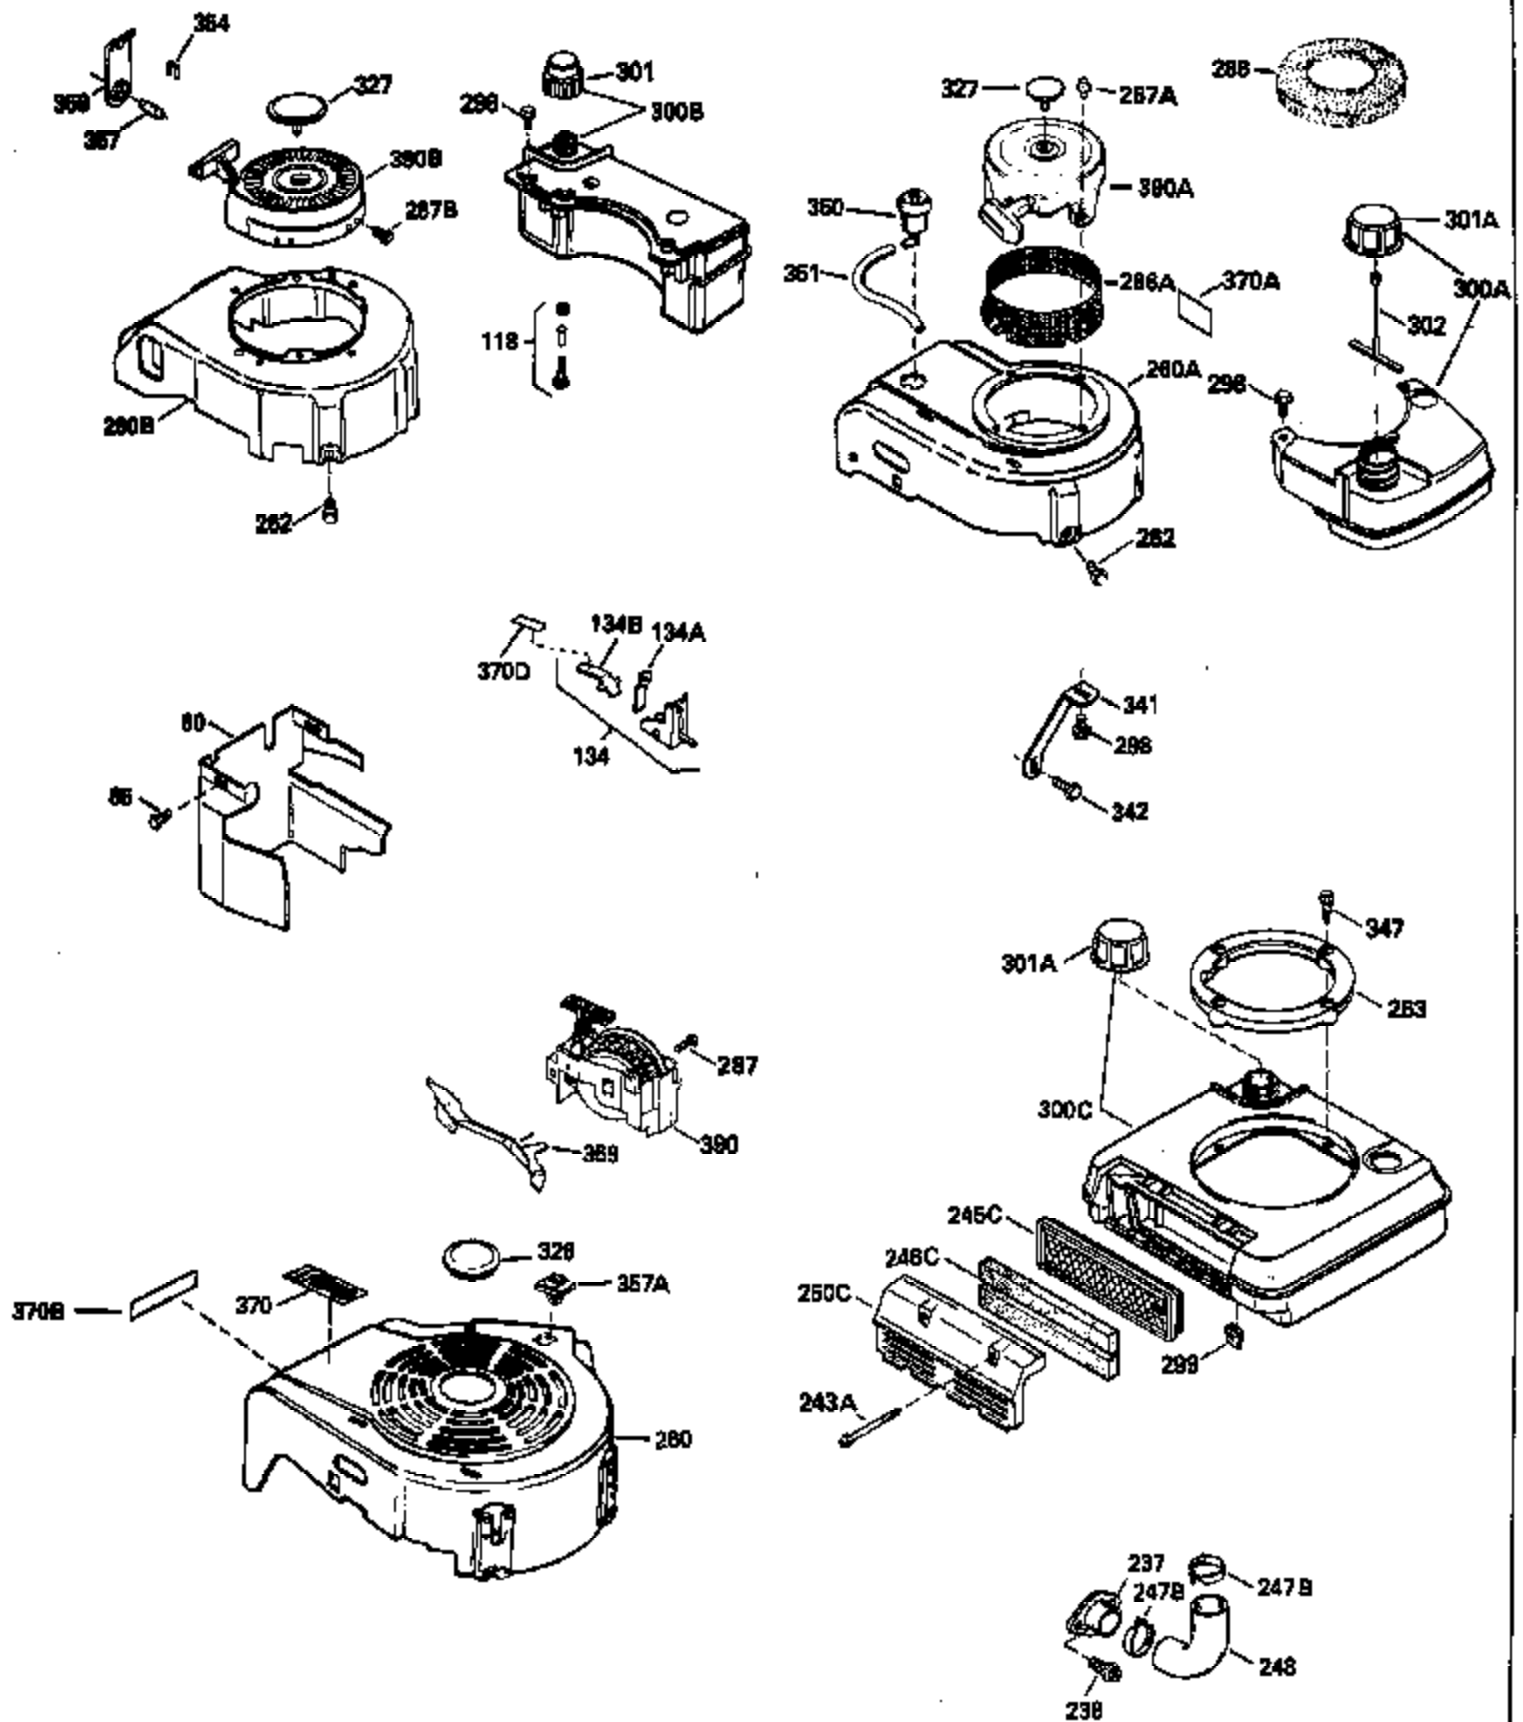

ILLUSTRATION SHOWS TYPICAL PARTS ONLY. ORDER BY PART NUMBER. PARTS NOT LISTED ARE SUPPLIED BY OEM.

Ref #	Part Number	Qty	Description
118	730194		Rope Guide Kit (Use as required with 34476 fuel tank)
238	650806		Screw, 10-32 x 5/8"
246C	35705		Filter, Pre-Air (Optional)
260	35127		Housing, Blower
262	650831		Screw, 1/4-20 x 15/32"
287A	650735		Screw, 10-24 x 3/8" (Use as required)
287A			Pop Rivet, (3/16" Dia.)(Purchase locally)
287	650802		Screw, 1/4-20 x 5/8"
298	28763		Screw, 10-32 x 35/64"
300B	34476		Fuel Tank (Incl. 292 & 301)
301	33032		Fuel Cap
326	34113		Plug, Screen
370	550223		Decal, Name
370A	34346		Decal, Instruction
390	590531		Side Mount Rewind Starter (Refer to Division 5, Section C, page 32 or Fiche 8, Grid G-8 for breakdown)