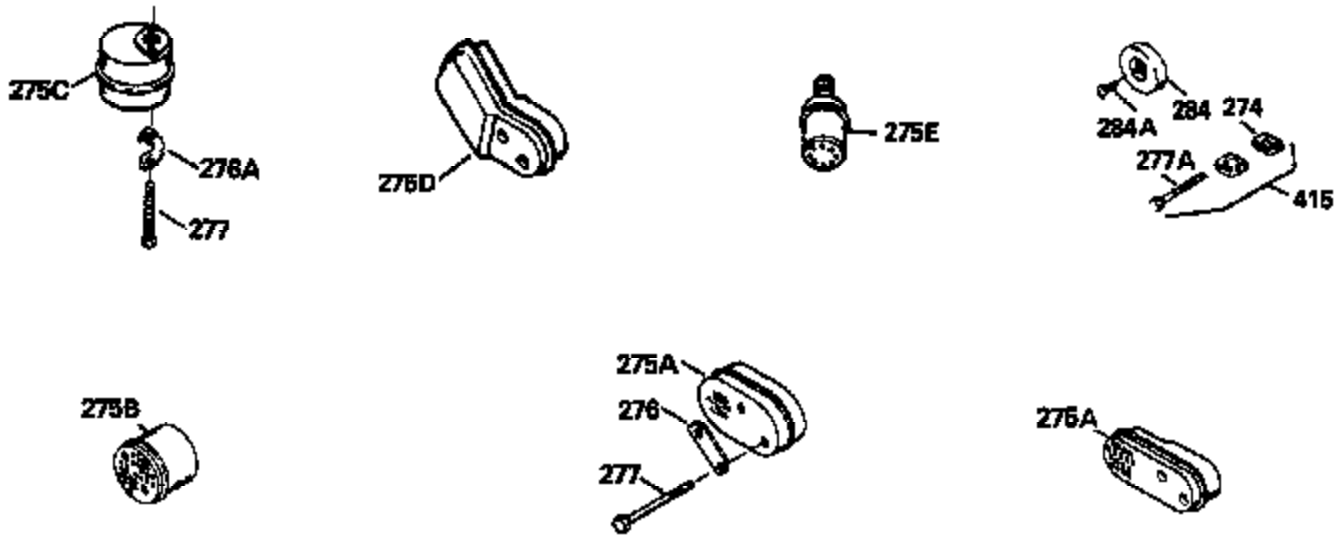

Ref #	Part Number	Qty	Description
210	27793		Clip, Conduit
211	28942		Screw, 10-32 x 3/8"
274	26754A		* Gasket, Exhaust (Use as required)
275A	391019		Muffler
277A	30063		Screw, 1/4-20 x 1/2" (Use as required)
277	650795		Screw, 1/4-20 x 2-1/4"
370F	34387		Decal, Instruction (Optional)
415	730162		Muffler Adap.Kit(Incl.274,277A)(Use a s req.)
430	730574		Debris Screen Kit (Incl. 370F,431-433)(Opt.)
431	35596		Screen, Debris (Optional)
432	35597		Bracket, Debris screen (Optional)
433	650910		Screw, 8-32 x 1/4" (Optional)