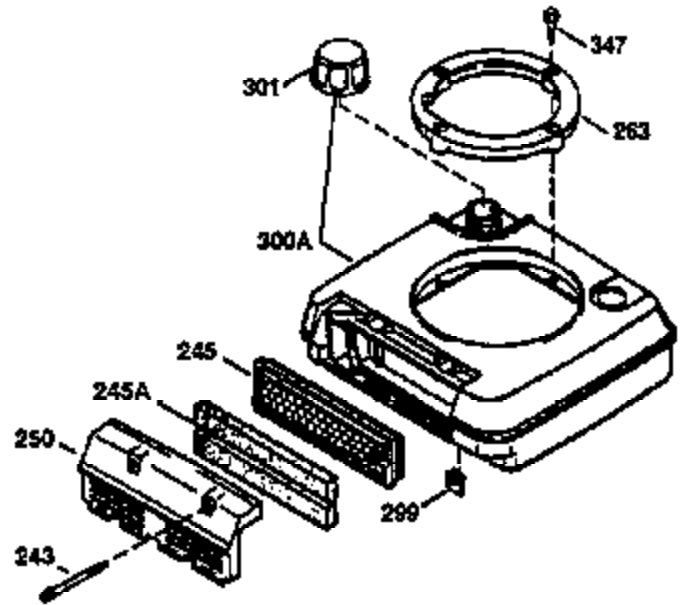

ILLUSTRATION SHOWS TYPICAL PARTS ONLY, ORDER BY PART NUMBER. PARTS NOT LISTED ARE SUPPLIED BY OEM.

Ref #	Part Number	Qty	Description
238	650806	2	Screw, 10-32 x 5/8"
239	34338	1	* Air Cleaner Gasket
245	34340	1	Air Cleaner Filter
250	34341A	1	Air Cleaner Cover
260	35484	1	Blower Housing
287	650884	2	Screw, 8-32 x 1/2"
298	28763	3	Screw, 10-32 x 35/64"
300	34476	1	Fuel Tank (Incl. 292 & 301)
301	33032	1	Fuel Cap
370	550223	1	Name Decal
390	590635	1	Rewind Starter