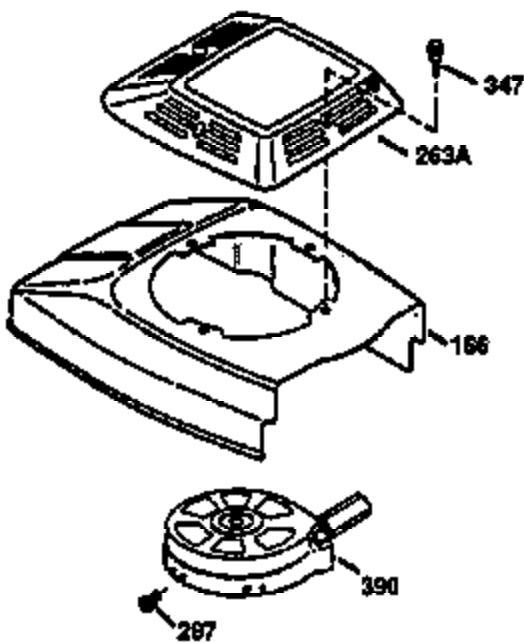

ILLUSTRATION SHOWS TYPICAL PARTS ONLY, ORDER BY PART NUMBER. PARTS NOT LISTED ARE SUPPLIED BY OEM.

Ref #	Part Number	Qty	Description
238	650806	2	Screw, 10-32 x 5/8"
239	34338	1	* Air Cleaner Gasket
245	34340	1	Air Cleaner Filter
250	34341A	1	Air Cleaner Cover
260	35484	1	Blower Housing
287	650884	2	Screw, 8-32 x 1/2"
298	28763	3	Screw, 10-32 x 35/64"
300	34476	1	Fuel Tank (Incl. 292 & 301)
301	33032	1	Fuel Cap
370	550223	1	Name Decal
390	590635	1	Rewind Starter