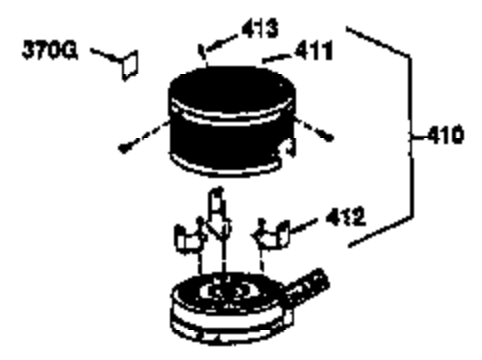

ILLUSTRATION SHOWS TYPICAL PARTS ONLY. ORDER BY PART NUMBER. PARTS NOT LISTED ARE SUPPLIED BY OEM.

Ref #	Part Number	Qty	Description
19	31361	1	Extension Spring
69	35261	1	* Mounting Flange Gasket
70	35651B	1	Mounting Flange (Incl. 72,75 & 80)
90	611112	1	Flywheel
182	6201	2	Screw, 1/4-28 x 7/8"
185	31384A	1	Intake Pipe (Incl. 224)
186	34337	1	Governor Link
200	33131A	1	Control Bracket (Incl. 202 thru 206)
209	30200	2	Screw, 10-24 x 9/16"
223	650451	2	Screw, 1/4-20 x 1"
238	650806	2	Screw, 10-32 x 5/8"
245	34340	1	Air Cleaner Filter
250	34341A	1	Air Cleaner Cover
275	391019	1	Muffler (Incl. 277)
276	33753	1	Locking Plate
277	650795	2	Screw, 1/4-20 x 2-1/4"