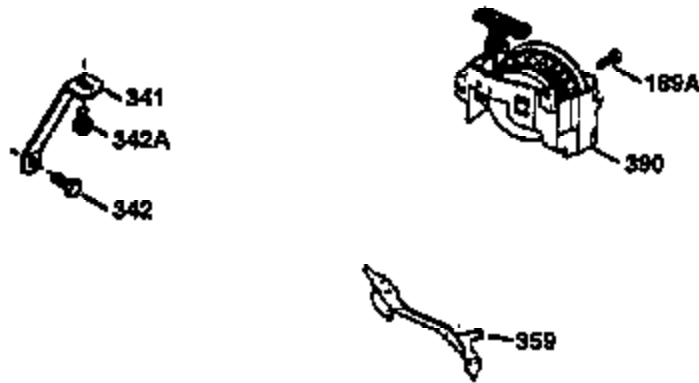

ILLUSTRATION SHOWS TYPICAL PARTS ONLY, ORDER BY PART NUMBER. PARTS NOT LISTED ARE SUPPLIED BY OEM.

Ref #	Part Number	Qty	Description
239	34338	1	* Air Cleaner Gasket
243	650806	2	Screw, 10-32 x 5/8"
245	34340	1	Air Cleaner Filter
250	34341B	1	Air Cleaner Cover
260	35484	1	Blower Housing
287	650926	2	Screw, 8-32 x 21/64"
298	28763	3	Screw, 10-32 x 35/64"
300	34476A	1	Fuel Tank (Inc. 292 & 301)
301	33032	1	Fuel Cap
370	36260	1	Primer Decal
390	590688	1	Rewind Starter