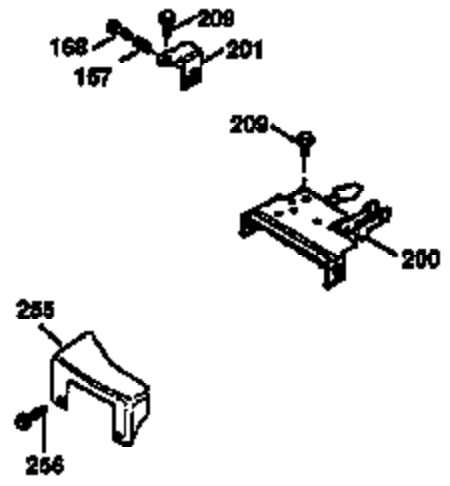

ILLUSTRATION SHOWS TYPICAL PARTS ONLY. ORDER BY PART NUMBER. PARTS NOT LISTED ARE SUPPLIED BY OEM.

Ref #	Part Number	Qty	Description
19	31361	1	Extension Spring
69	35261	1	* Mounting Flange Gasket
70	35651C	1	Mounting Flange (Incl. 72 thru 83)
90	611112	1	Flywheel
182	6201	2	Screw, 1/4-28 x 7/8"
185	31384A	1	Intake Pipe (Incl. 224)
186	34337	1	Governor Link
200	33131A	1	Control Bracket (Incl. 202 thru 206)
209	30200	2	Screw, 10-24 x 9/16"
223	650451	2	Screw, 1/4-20 x 1"
245	34340	1	Air Cleaner Filter
250	34341B	1	Air Cleaner Cover
275	391019	1	Muffler
276	33753	1	Locking Plate
277	650795	2	Screw, 1/4-20 x 2-1/4"