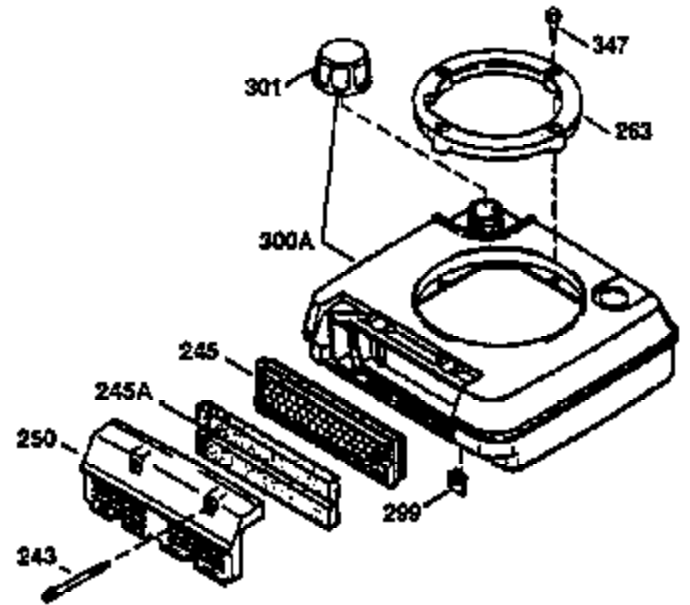

ILLUSTRATION SHOWS TYPICAL PARTS ONLY, ORDER BY PART NUMBER. PARTS NOT LISTED ARE SUPPLIED BY OEM.

Ref #	Part Number	Qty	Description
239	34338	1	* Air Cleaner Gasket
243	650806	2	Screw, 10-32 x 5/8"
245	34340	1	Air Cleaner Filter
250	34341B	1	Air Cleaner Cover
260	35484	1	Blower Housing
287	650926	2	Screw, 8-32 x 21/64"
298	28763	3	Screw, 10-32 x 35/64"
300	34476A	1	Fuel Tank (Inc. 292 & 301)
301	33032	1	Fuel Cap
370	36260	1	Primer Decal
390	590688	1	Rewind Starter