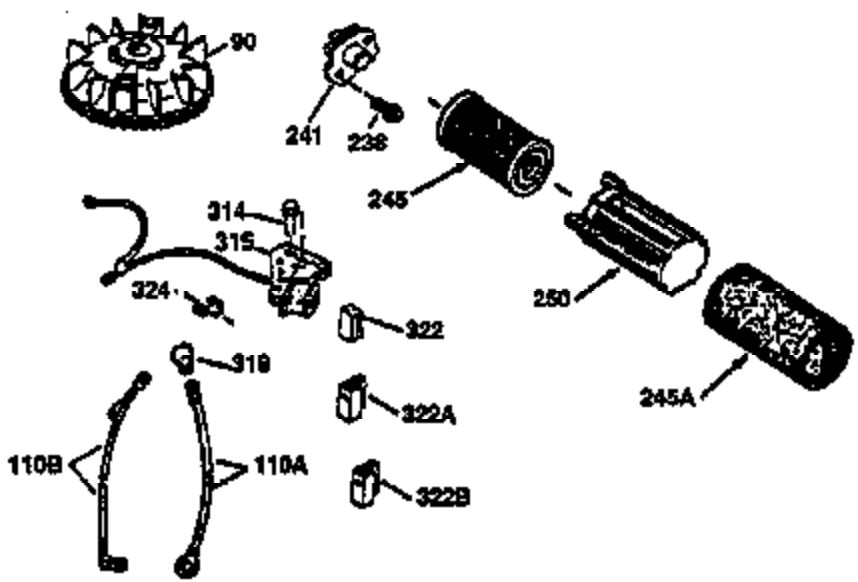

ILLUSTRATION SHOWS TYPICAL PARTS ONLY. ORDER BY PART NUMBER. PARTS NOT LISTED ARE SUPPLIED BY OEM.

Ref #	Part Number	Qty	Description
19	31361	1	Extension Spring
69	35261	1	* Mounting Flange Gasket
70	35651C	1	Mounting Flange (Incl. 72 thru 83)
90	611112	1	Flywheel
182	6201	2	Screw, 1/4-28 x 7/8"
185	31384A	1	Intake Pipe (Incl. 224)
186	34337	1	Governor Link
200	33131A	1	Control Bracket (Incl. 202 thru 206)
209	30200	2	Screw, 10-24 x 9/16"
223	650451	2	Screw, 1/4-20 x 1"
245	34340	1	Air Cleaner Filter
250	34341B	1	Air Cleaner Cover
275	391019	1	Muffler
276	33753	1	Locking Plate
277	650795	2	Screw, 1/4-20 x 2-1/4"