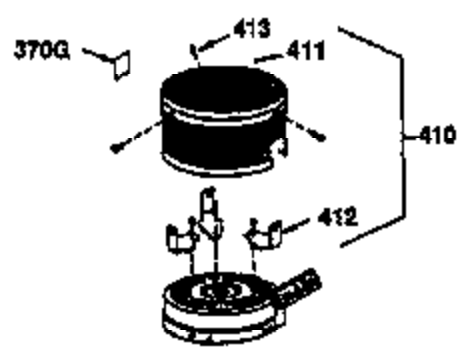

ILLUSTRATION SHOWS TYPICAL PARTS ONLY. ORDER BY PART NUMBER. PARTS NOT LISTED ARE SUPPLIED BY OEM.

Ref #	Part Number	Qty	Description
19	31361	1	Extension Spring
69	35261	1	* Mounting Flange Gasket
70	35651C	1	Mounting Flange (Incl. 72 thru 83)
90	611112	1	Flywheel
182	6201	2	Screw, 1/4-28 x 7/8"
185	31384A	1	Intake Pipe (Incl. 224)
186	34337	1	Governor Link
200	33131A	1	Control Bracket (Incl. 202 thru 206)
209	30200	2	Screw, 10-24 x 9/16"
223	650451	2	Screw, 1/4-20 x 1"
245	34340	1	Air Cleaner Filter
250	34341B	1	Air Cleaner Cover
275	391019	1	Muffler
276	33753	1	Locking Plate
277	650795	2	Screw, 1/4-20 x 2-1/4"