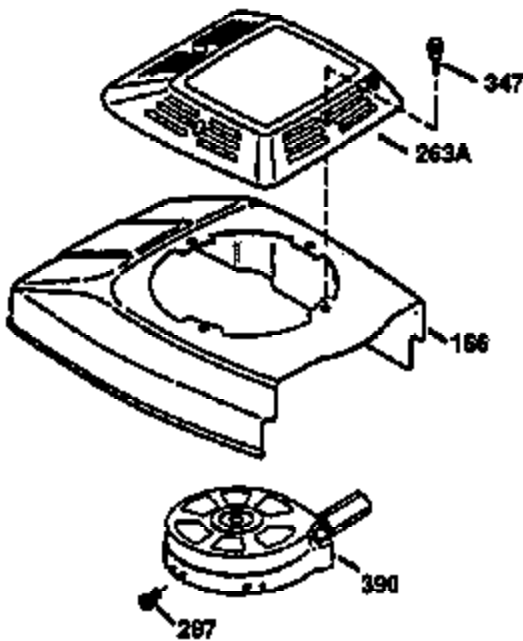

ILLUSTRATION SHOWS TYPICAL PARTS ONLY, ORDER BY PART NUMBER. PARTS NOT LISTED ARE SUPPLIED BY OEM.

Ref #	Part Number	Qty	Description
239	34338	1	* Air Cleaner Gasket
243	650806	2	Screw, 10-32 x 5/8"
245	34340	1	Air Cleaner Filter
250	34341B	1	Air Cleaner Cover
260	35484	1	Blower Housing
287	650926	2	Screw, 8-32 x 21/64"
298	28763	3	Screw, 10-32 x 35/64"
300	34476A	1	Fuel Tank (Inc. 292 & 301)
301	33032	1	Fuel Cap
370	36260	1	Primer Decal
390	590688	1	Rewind Starter