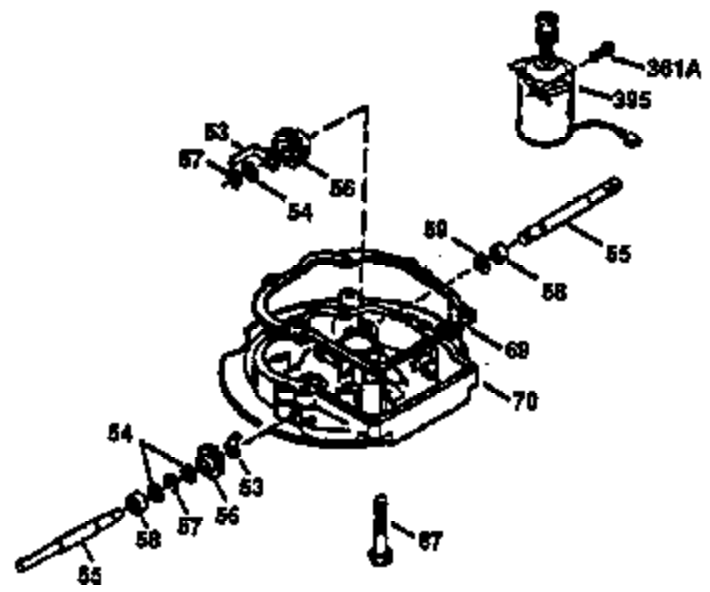

ILLUSTRATION SHOWS TYPICAL PARTS ONLY. ORDER BY PART NUMBER. PARTS NOT LISTED ARE SUPPLIED BY OEM.

Ref #	Part Number	Qty	Description
19	31361	1	Extension Spring
69	35261	1	* Mounting Flange Gasket
70	35651C	1	Mounting Flange (Incl. 72 thru 83)
90	611112	1	Flywheel
182	6201	2	Screw, 1/4-28 x 7/8"
185	31384A	1	Intake Pipe (Incl. 224)
186	34337	1	Governor Link
200	33131A	1	Control Bracket (Incl. 202 thru 206)
209	30200	2	Screw, 10-24 x 9/16"
223	650451	2	Screw, 1/4-20 x 1"
245	34340	1	Air Cleaner Filter
250	34341B	1	Air Cleaner Cover
275	391019	1	Muffler
276	33753	1	Locking Plate
277	650795	2	Screw, 1/4-20 x 2-1/4"