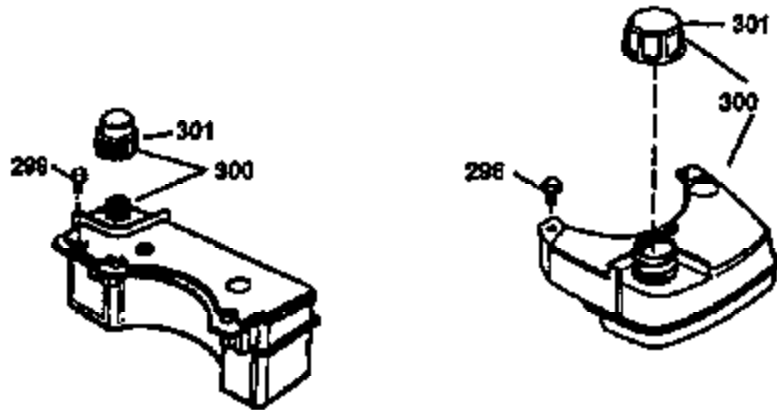

ILLUSTRATION SHOWS TYPICAL PARTS ONLY, ORDER BY PART NUMBER. PARTS NOT LISTED ARE SUPPLIED BY OEM.

Ref #	Part Number	Qty	Description
239	34338	1	* Air Cleaner Gasket
243	650806	2	Screw, 10-32 x 5/8"
245	34340	1	Air Cleaner Filter
250	34341B	1	Air Cleaner Cover
260	35484	1	Blower Housing
287	650926	2	Screw, 8-32 x 21/64"
298	28763	3	Screw, 10-32 x 35/64"
300	34476A	1	Fuel Tank (Inc. 292 & 301)
301	33032	1	Fuel Cap
370	36260	1	Primer Decal
390	590688	1	Rewind Starter