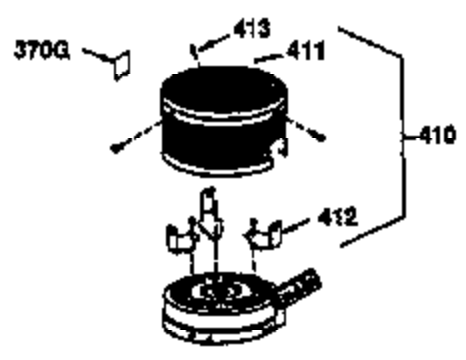

ILLUSTRATION SHOWS TYPICAL PARTS ONLY. ORDER BY PART NUMBER. PARTS NOT LISTED ARE SUPPLIED BY OEM.

Ref #	Part Number	Qty	Description
19	31361	1	Extension Spring
69	35261	1	* Mounting Flange Gasket
70	35651C	1	Mounting Flange (Incl. 72 thru 83)
90	611112	1	Flywheel
182	6201	2	Screw, 1/4-28 x 7/8"
185	31384A	1	Intake Pipe (Incl. 224)
186	34337	1	Governor Link
200	33131A	1	Control Bracket (Incl. 202 thru 206)
209	30200	2	Screw, 10-24 x 9/16"
223	650451	2	Screw, 1/4-20 x 1"
238	650806	2	Screw, 10-32 x 5/8"
245	34340	1	Air Cleaner Filter
250	34341B	1	Air Cleaner Cover
275	36491	1	Muffler (Incl. 277)
277	650988	2	Screw, 1/4-20 x 2-5/16"