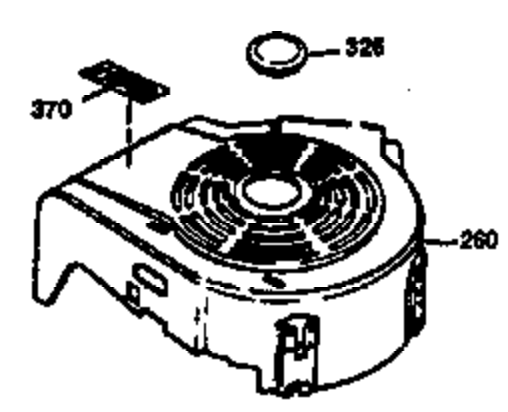

ILLUSTRATION SHOWS TYPICAL PARTS ONLY, ORDER BY PART NUMBER. PARTS NOT LISTED ARE SUPPLIED BY OEM.

Ref #	Part Number	Qty	Description
238	650806	2	Screw, 10-32 x 5/8"
239	34338	1	* Air Cleaner Gasket
245	34340	1	Air Cleaner Filter
250	34341B	1	Air Cleaner Cover
260	35484	1	Blower Housing
275A	36847	1	Spark Arrestor Muffler (Optional) (Incl. 284,284A,416,417)
287	650926	2	Screw, 8-32 x 21/64"
298	28763	3	Screw, 10-32 x 35/64"
300	34476A	1	Fuel Tank (Incl. 292 & 301)
301	33032	1	Fuel Cap
390	590732	1	Rewind Starter