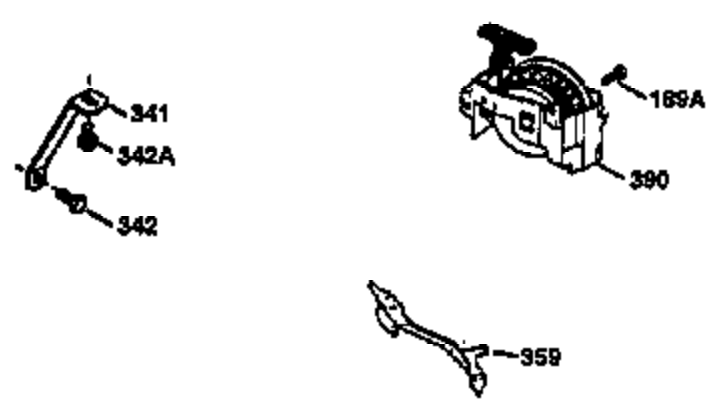

ILLUSTRATION SHOWS TYPICAL PARTS ONLY, ORDER BY PART NUMBER. PARTS NOT LISTED ARE SUPPLIED BY OEM.

Ref #	Part Number	Qty	Description
238	650806	2	Screw, 10-32 x 5/8"
239	34338	1	* Air Cleaner Gasket
245	34340	1	Air Cleaner Filter
250	34341B	1	Air Cleaner Cover
260	35484	1	Blower Housing
275A	36847	1	Spark Arrestor Muffler (Optional) (Incl. 284,284A,416,417)
287	650926	2	Screw, 8-32 x 21/64"
298	28763	3	Screw, 10-32 x 35/64"
300	34476A	1	Fuel Tank (Incl. 292 & 301)
301	33032	1	Fuel Cap
390	590732	1	Rewind Starter