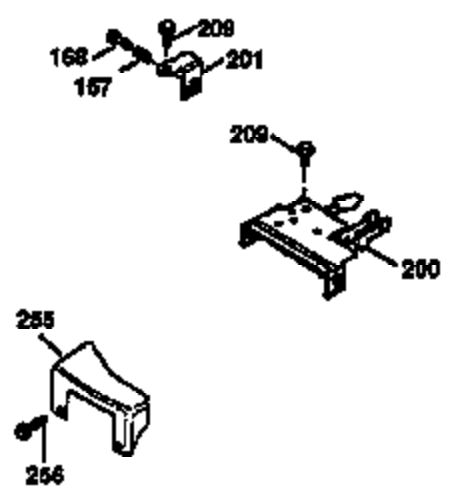

Ref #	Part Number	Qty	Description
238	650806	2	Screw, 10-32 x 5/8"
239	34338	1	* Air Cleaner Gasket
245	34340	1	Air Cleaner Filter
250	34341B	1	Air Cleaner Cover
260	35484	1	Blower Housing
275A	36847	1	Spark Arrestor Muffler (Optional) (Incl. 284,284A,416,417)
287	650926	2	Screw, 8-32 x 21/64"
298	28763	3	Screw, 10-32 x 35/64"
300	34476A	1	Fuel Tank (Incl. 292 & 301)
301	33032	1	Fuel Cap
390	590732	1	Rewind Starter

ILLUSTRATION SHOWS TYPICAL PARTS ONLY. ORDER BY PART NUMBER. PARTS NOT LISTED ARE SUPPLIED BY OEM.