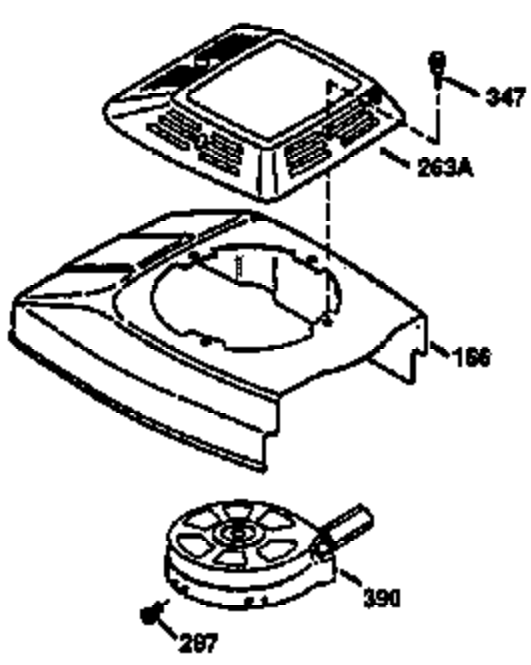

ILLUSTRATION SHOWS TYPICAL PARTS ONLY, ORDER BY PART NUMBER. PARTS NOT LISTED ARE SUPPLIED BY OEM.

Ref #	Part Number	Qty	Description
238	650806	2	Screw, 10-32 x 5/8"
239	34338	1	* Air Cleaner Gasket
245	34340	1	Air Cleaner Filter
250	34341B	1	Air Cleaner Cover
260	35484	1	Blower Housing
275A	36847	1	Spark Arrestor Muffler (Optional) (Incl. 284,284A,416,417)
287	650926	2	Screw, 8-32 x 21/64"
298	28763	3	Screw, 10-32 x 35/64"
300	34476A	1	Fuel Tank (Incl. 292 & 301)
301	33032	1	Fuel Cap
390	590732	1	Rewind Starter