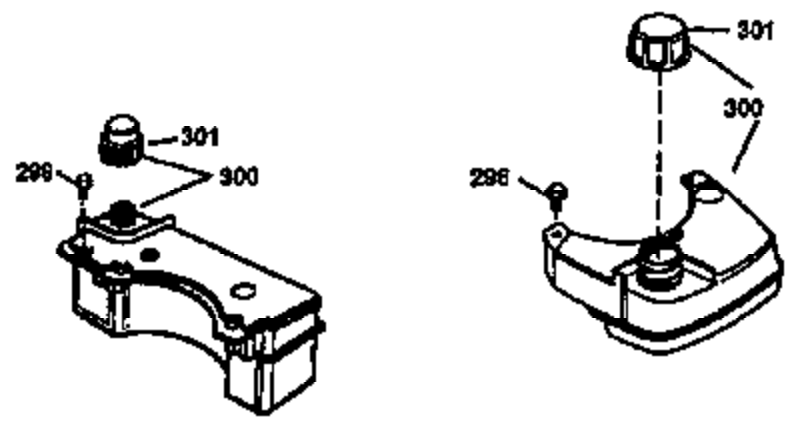

ILLUSTRATION SHOWS TYPICAL PARTS ONLY, ORDER BY PART NUMBER. PARTS NOT LISTED ARE SUPPLIED BY OEM.

Ref #	Part Number	Qty	Description
238	650806	2	Screw, 10-32 x 5/8"
239	34338	1	* Air Cleaner Gasket
245	34340	1	Air Cleaner Filter
250	34341B	1	Air Cleaner Cover
260	35484	1	Blower Housing
275A	36847	1	Spark Arrestor Muffler (Optional) (Incl. 284,284A,416,417)
287	650926	2	Screw, 8-32 x 21/64"
298	28763	3	Screw, 10-32 x 35/64"
300	34476A	1	Fuel Tank (Incl. 292 & 301)
301	33032	1	Fuel Cap
390	590732	1	Rewind Starter