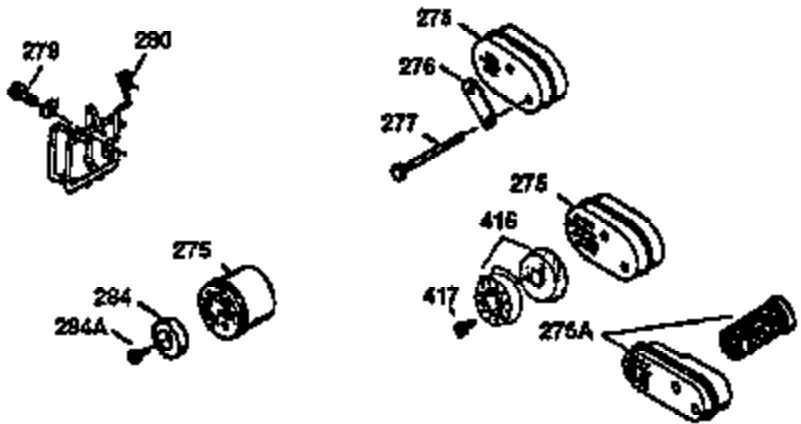

Ref #	Part Number	Qty	Description
238	650806	2	Screw, 10-32 x 5/8"
239	34338	1	* Air Cleaner Gasket
245	34340	1	Air Cleaner Filter
250	34341B	1	Air Cleaner Cover
260	35484	1	Blower Housing
275A	36847	1	Spark Arrestor Muffler (Optional) (Incl. 284,284A,416,417)
287	650926	2	Screw, 8-32 x 21/64"
298	28763	3	Screw, 10-32 x 35/64"
300	34476A	1	Fuel Tank (Incl. 292 & 301)
301	33032	1	Fuel Cap
390	590732	1	Rewind Starter

ILLUSTRATION SHOWS TYPICAL PARTS ONLY. ORDER BY PART NUMBER. PARTS NOT LISTED ARE SUPPLIED BY OEM.