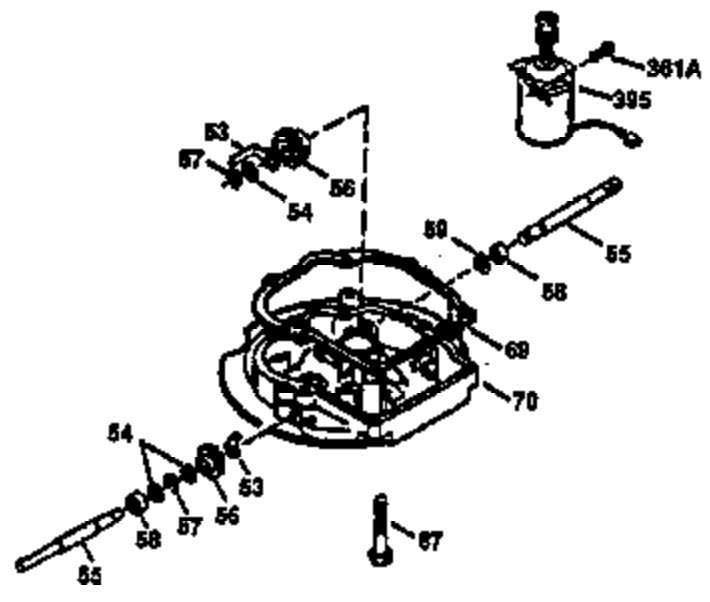

Ref #	Part Number	Qty	Description
238	650806	2	Screw, 10-32 x 5/8"
239	34338	1	* Air Cleaner Gasket
245	34340	1	Air Cleaner Filter
250	34341B	1	Air Cleaner Cover
260	35484	1	Blower Housing
275A	36847	1	Spark Arrestor Muffler (Optional) (Incl. 284,284A,416,417)
287	650926	2	Screw, 8-32 x 21/64"
298	28763	3	Screw, 10-32 x 35/64"
300	34476A	1	Fuel Tank (Incl. 292 & 301)
301	33032	1	Fuel Cap
390	590732	1	Rewind Starter

ILLUSTRATION SHOWS TYPICAL PARTS ONLY. ORDER BY PART NUMBER. PARTS NOT LISTED ARE SUPPLIED BY OEM.