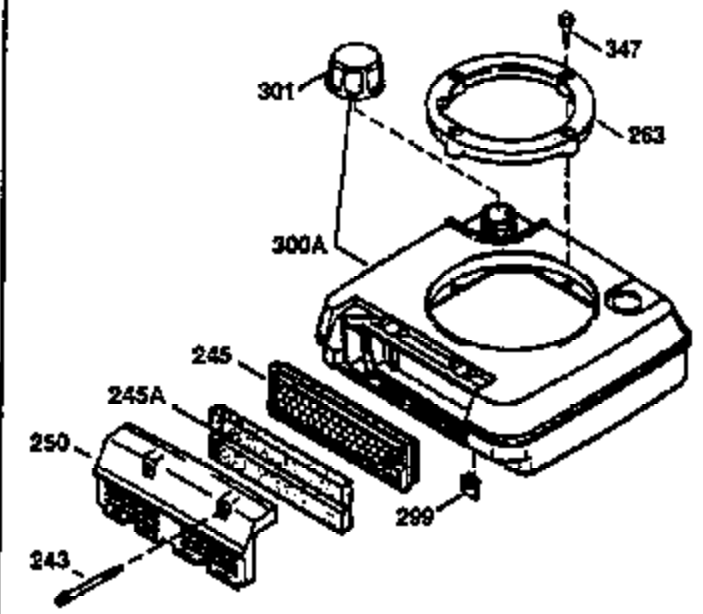

ILLUSTRATION SHOWS TYPICAL PARTS ONLY, ORDER BY PART NUMBER. PARTS NOT LISTED ARE SUPPLIED BY OEM.

Ref #	Part Number	Qty	Description
238	650806	2	Screw, 10-32 x 5/8"
239	34338	1	* Air Cleaner Gasket
245	34340	1	Air Cleaner Filter
250	34341B	1	Air Cleaner Cover
260	35484	1	Blower Housing
275A	36847	1	Spark Arrestor Muffler (Optional) (Incl. 284,284A,416,417)
287	650926	2	Screw, 8-32 x 21/64"
298	28763	3	Screw, 10-32 x 35/64"
300	34476A	1	Fuel Tank (Incl. 292 & 301)
301	33032	1	Fuel Cap
390	590732	1	Rewind Starter