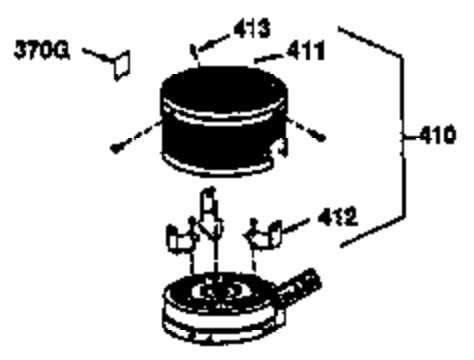

Ref #	Part Number	Qty	Description
238	650806	2	Screw, 10-32 x 5/8"
239	34338	1	* Air Cleaner Gasket
245	34340	1	Air Cleaner Filter
250	34341B	1	Air Cleaner Cover
260	35484	1	Blower Housing
275A	36847	1	Spark Arrestor Muffler (Optional) (Incl. 284,284A,416,417)
287	650926	2	Screw, 8-32 x 21/64"
298	28763	3	Screw, 10-32 x 35/64"
300	34476A	1	Fuel Tank (Incl. 292 & 301)
301	33032	1	Fuel Cap
390	590732	1	Rewind Starter

ILLUSTRATION SHOWS TYPICAL PARTS ONLY. ORDER BY PART NUMBER. PARTS NOT LISTED ARE SUPPLIED BY OEM.