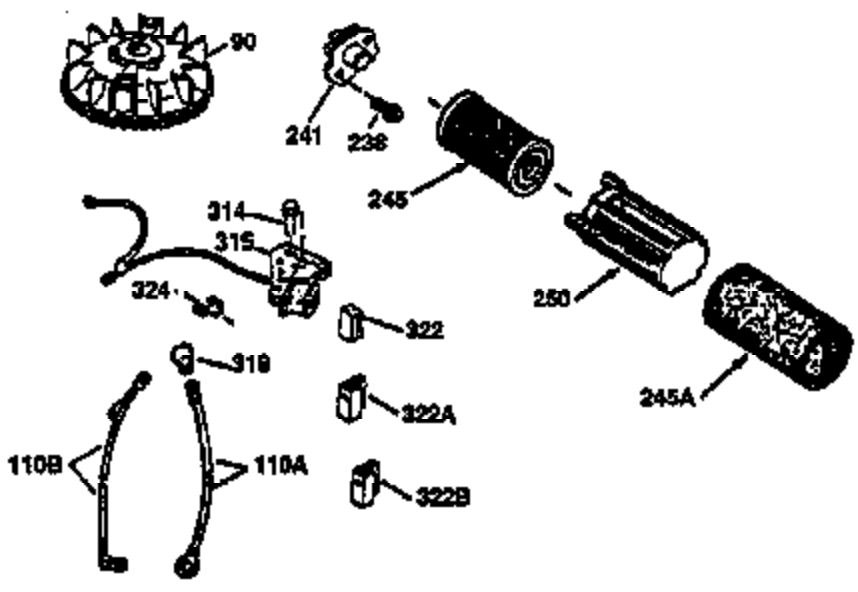

Ref #	Part Number	Qty	Description
238	650806	2	Screw, 10-32 x 5/8"
239	34338	1	* Air Cleaner Gasket
245	34340	1	Air Cleaner Filter
250	34341B	1	Air Cleaner Cover
260	35484	1	Blower Housing
275A	36847	1	Spark Arrestor Muffler (Optional) (Incl. 284,284A,416,417)
287	650926	2	Screw, 8-32 x 21/64"
298	28763	3	Screw, 10-32 x 35/64"
300	34476A	1	Fuel Tank (Incl. 292 & 301)
301	33032	1	Fuel Cap
390	590732	1	Rewind Starter

ILLUSTRATION SHOWS TYPICAL PARTS ONLY. ORDER BY PART NUMBER. PARTS NOT LISTED ARE SUPPLIED BY OEM.