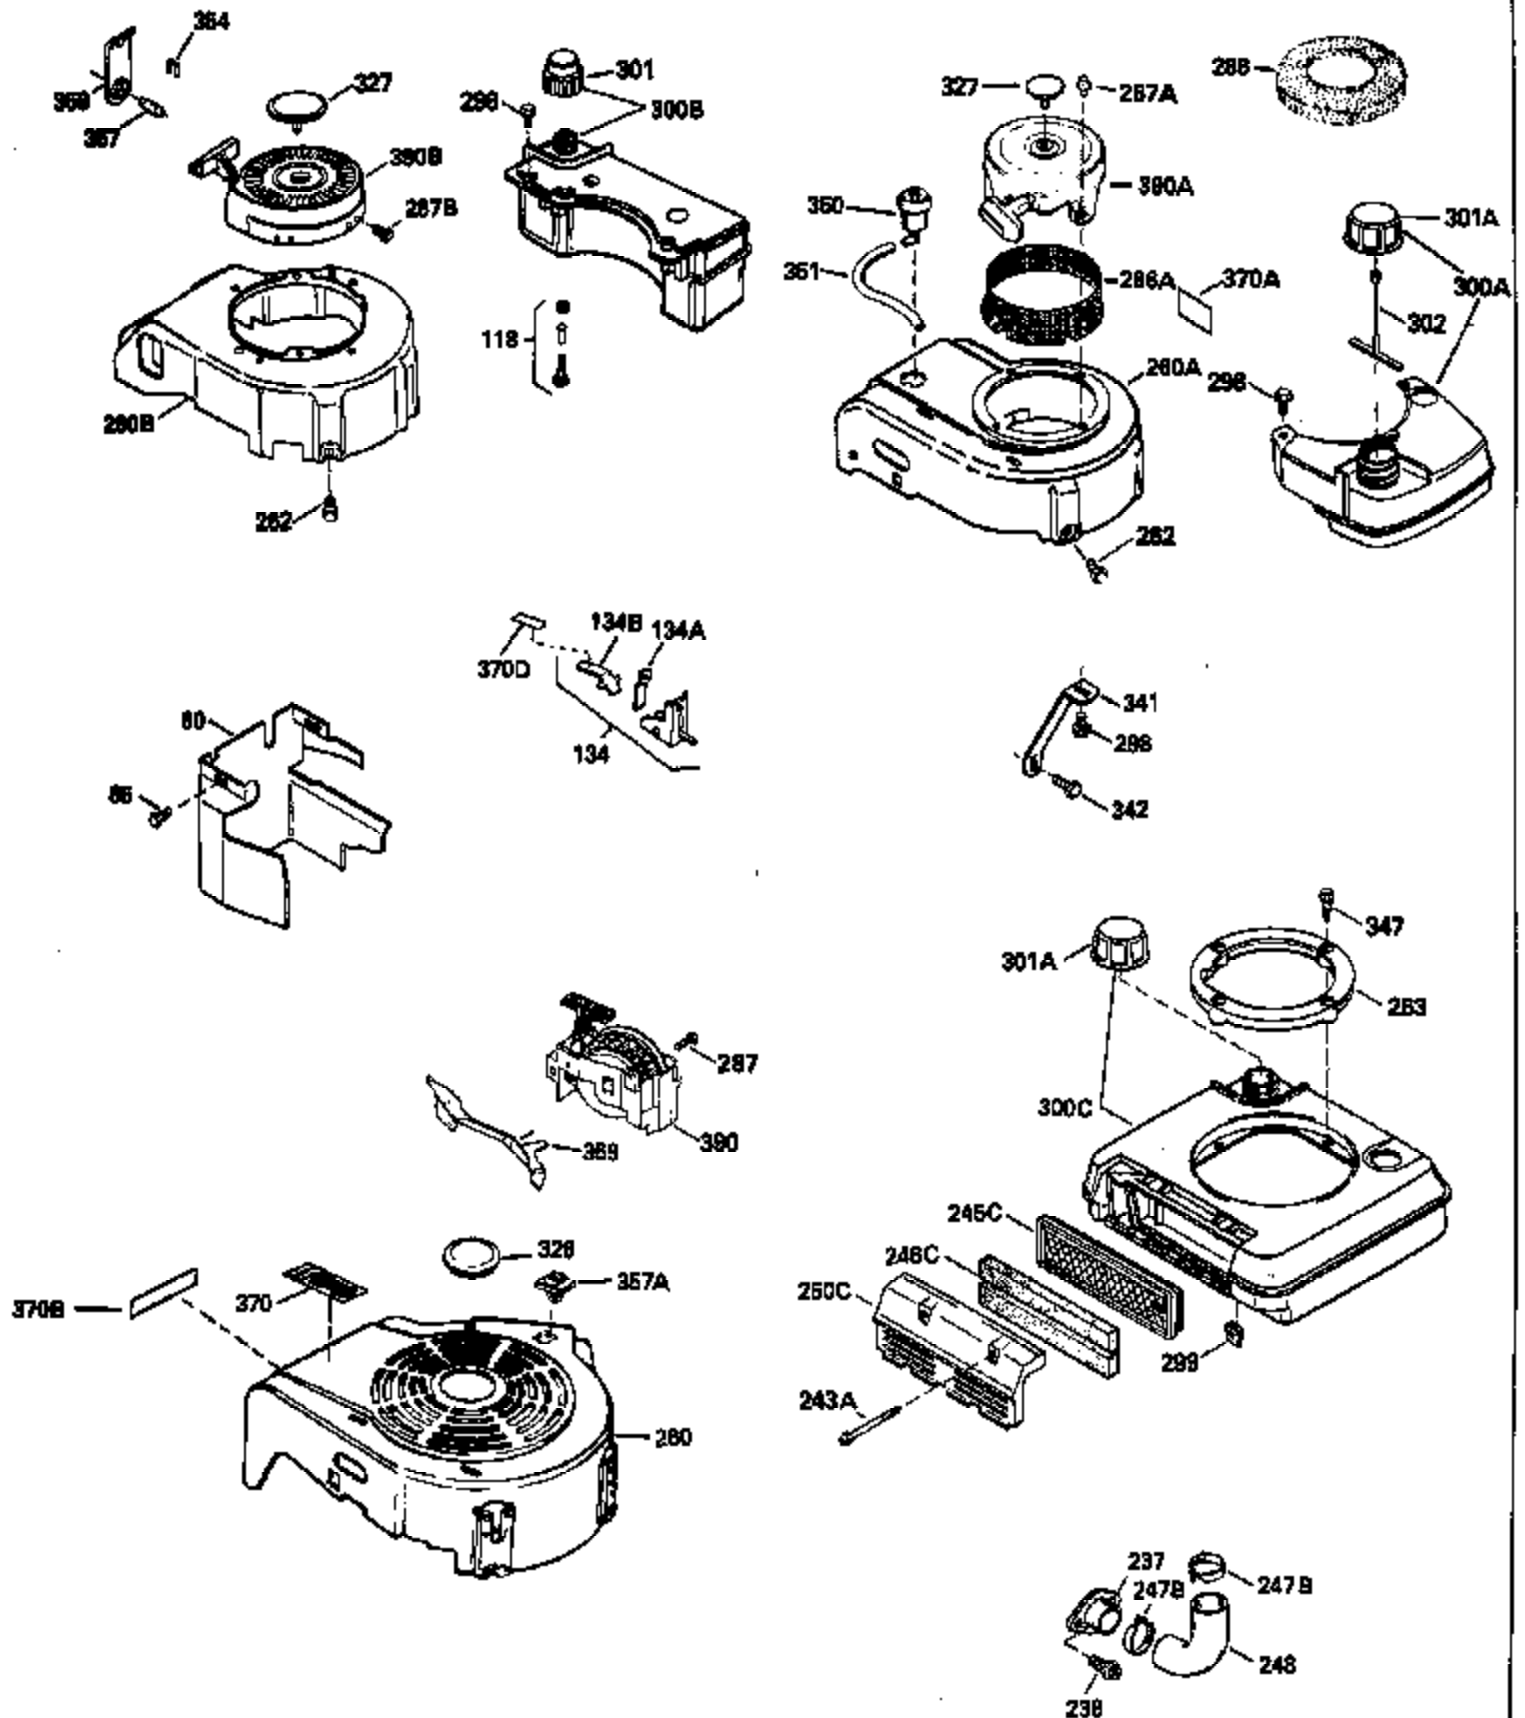

ILLUSTRATION SHOWS TYPICAL PARTS ONLY. ORDER BY PART NUMBER. PARTS NOT LISTED ARE SUPPLIED BY OEM.

Ref #	Part Number	Qty	Description
118	730194		Rope Guide Kit (Use as required with 34476 fuel tank)
238	650806		Screw, 10-32 x 5/8"
246C	35705		Filter, Pre-Air (Optional)
260	35127		Housing, Blower
262	650831		Screw, 1/4-20 x 15/32"
287A	650735		Screw, 10-24 x 3/8" (Use as required)
287A			Pop Rivet, (3/16" Dia.)(Purchase locally)
287	650802		Screw, 1/4-20 x 5/8"
298	28763		Screw, 10-32 x 35/64"
300B	34476		Fuel Tank (Incl. 292 & 301)
301	33032		Fuel Cap
326	34113		Plug, Screen
370	550223		Decal, Name
370A	34346		Decal, Instruction
390	590531		Side Mount Rewind Starter (Refer to Division 5, Section C, page 32 or Fiche 8, Grid G-8 for breakdown)