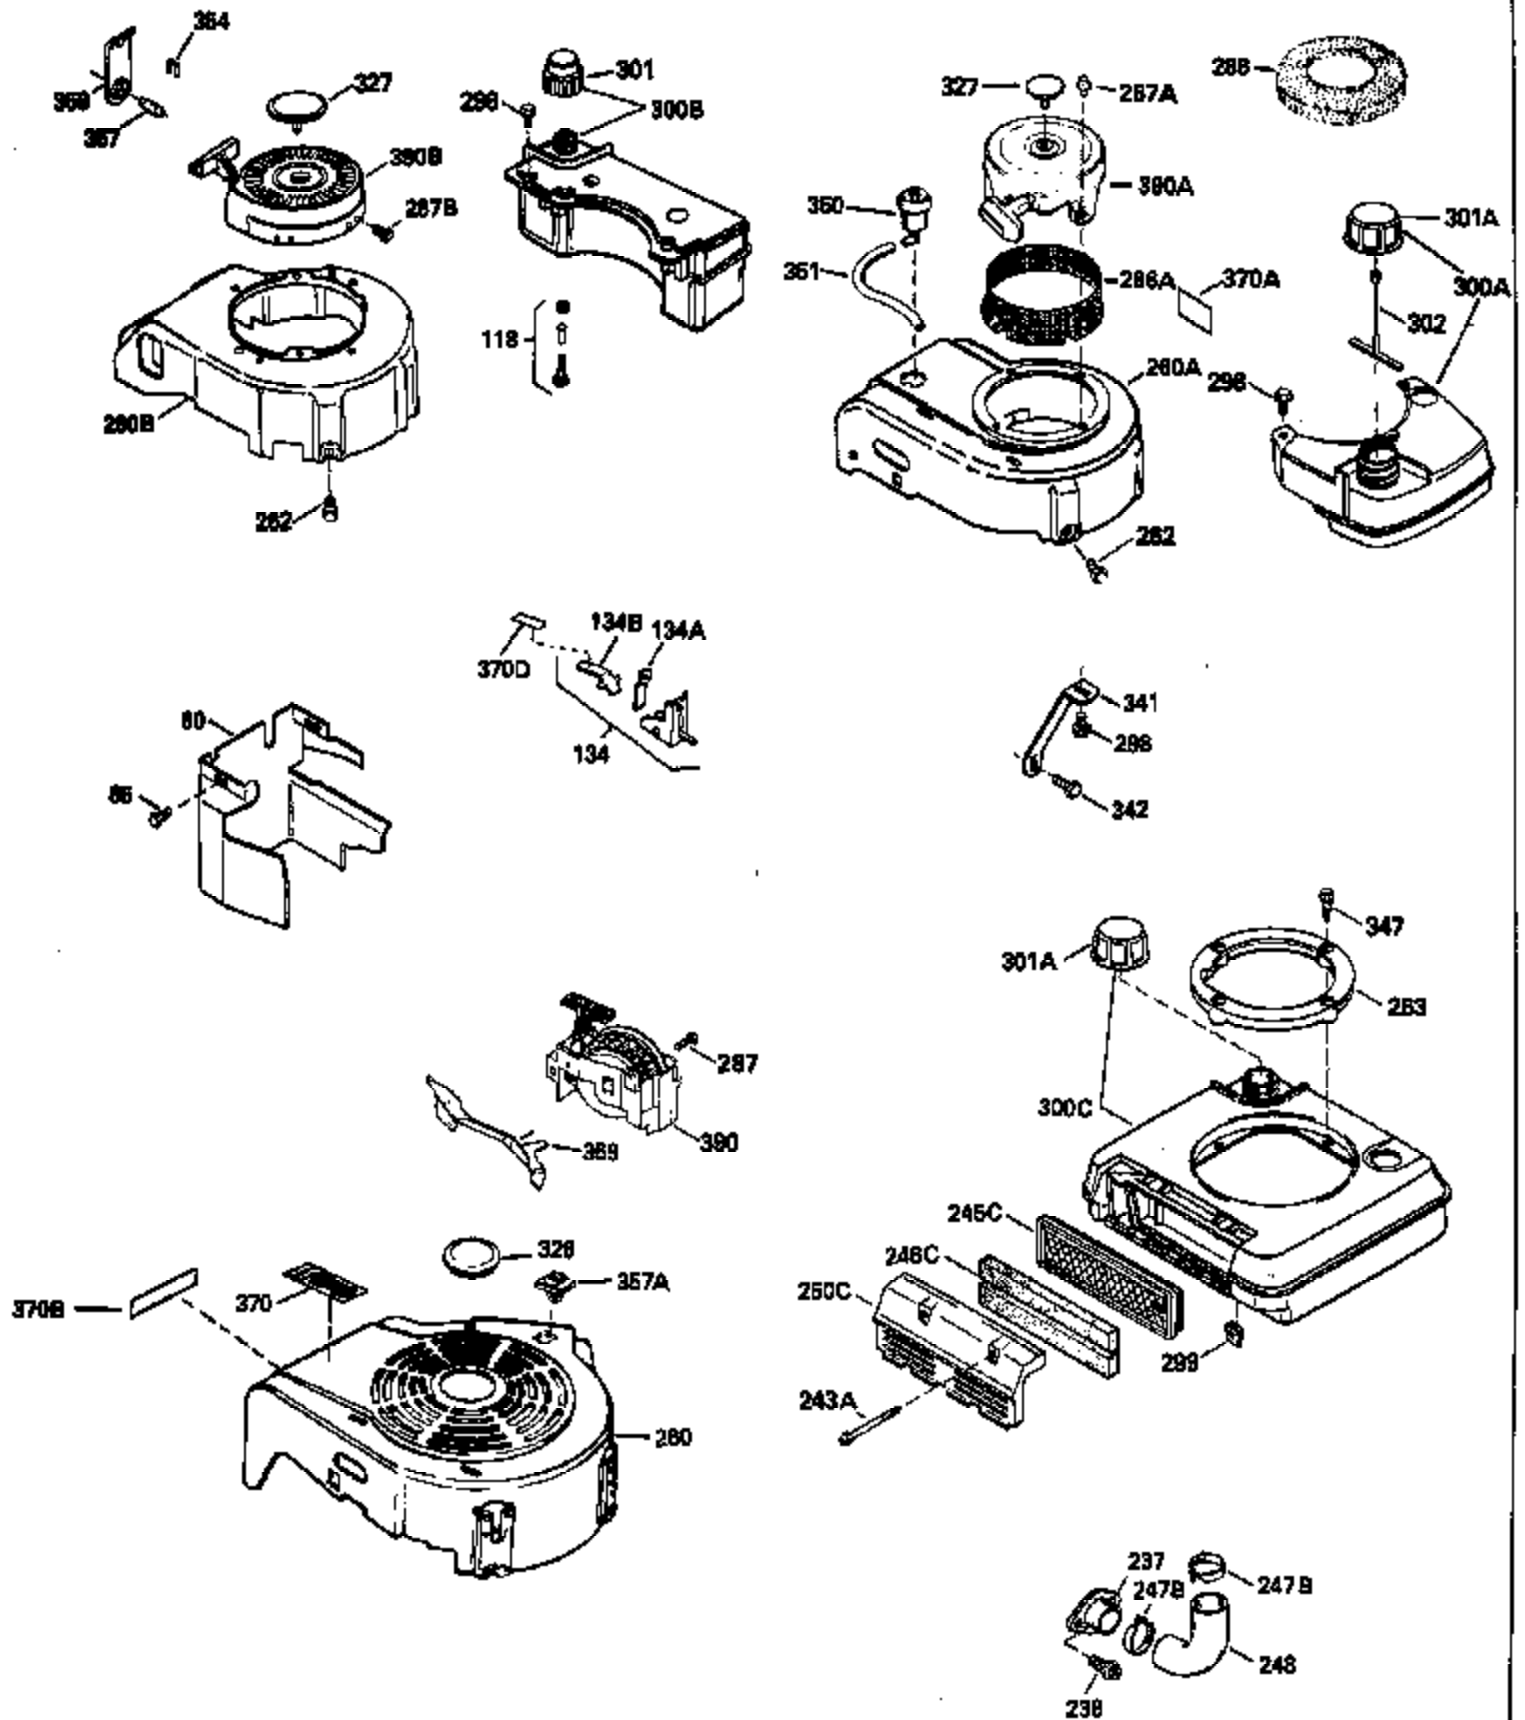

ILLUSTRATION SHOWS TYPICAL PARTS ONLY. ORDER BY PART NUMBER. PARTS NOT LISTED ARE SUPPLIED BY OEM.

Ref #	Part Number	Qty	Description
118	730194		Rope Guide Kit (Use as required with 34476 fuel tank)
238	650806		Screw, 10-32 x 5/8"
246C	35705		Filter, Pre-Air (Optional)
260A	34936		Housing, Blower
262	650831		Screw, 1/4-20 x 15/32"
286	35009		Screen, Starter cup
287A	650735		Screw, 10-24 x 3/8" (Use as required)
287A			Pop Rivet, (3/16" Dia.)(Purchase locally)
298	28763		Screw, 10-32 x 35/64"
300B	34476		Fuel Tank (Incl. 292 & 301)
301	33032		Fuel Cap
354	35025		Staple (Not used on all models)
357	34985		Rope Stop & Staple Ass'y. (Incl. 354)
390A	590420A		Rewind Starter (Refer to Division 5, Section C, page 25 or Fiche 8, Grid G-7 for breakdown)