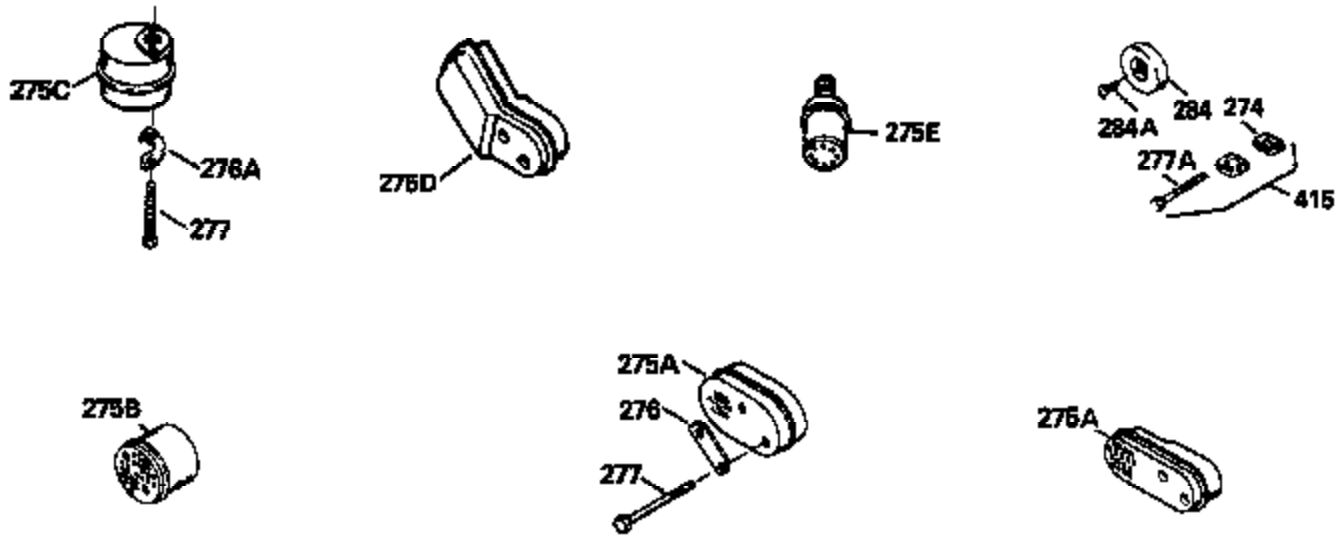

Ref #	Part Number	Qty	Description
210	27793		Clip, Conduit
211	28942		Screw, 10-32 x 3/8"
274	26754A		* Gasket, Exhaust (Use as required)
275A	35603		Muffler (Incl. 277)
277A	30063		Screw, 1/4-20 x 1/2" (Use as required)
277	650795		Screw, 1/4-20 x 2-1/4"
370F	34387		Decal, Instruction (Optional)
415	730162		Muffler Adap.Kit(Incl.274,277A)(Use a s req.)
430	730574		Debris Screen Kit (Incl. 370F,431-433)(Opt.)
431	35596		Screen, Debris (Optional)
432	35597		Bracket, Debris screen (Optional)
433	650910		Screw, 8-32 x 1/4" (Optional)