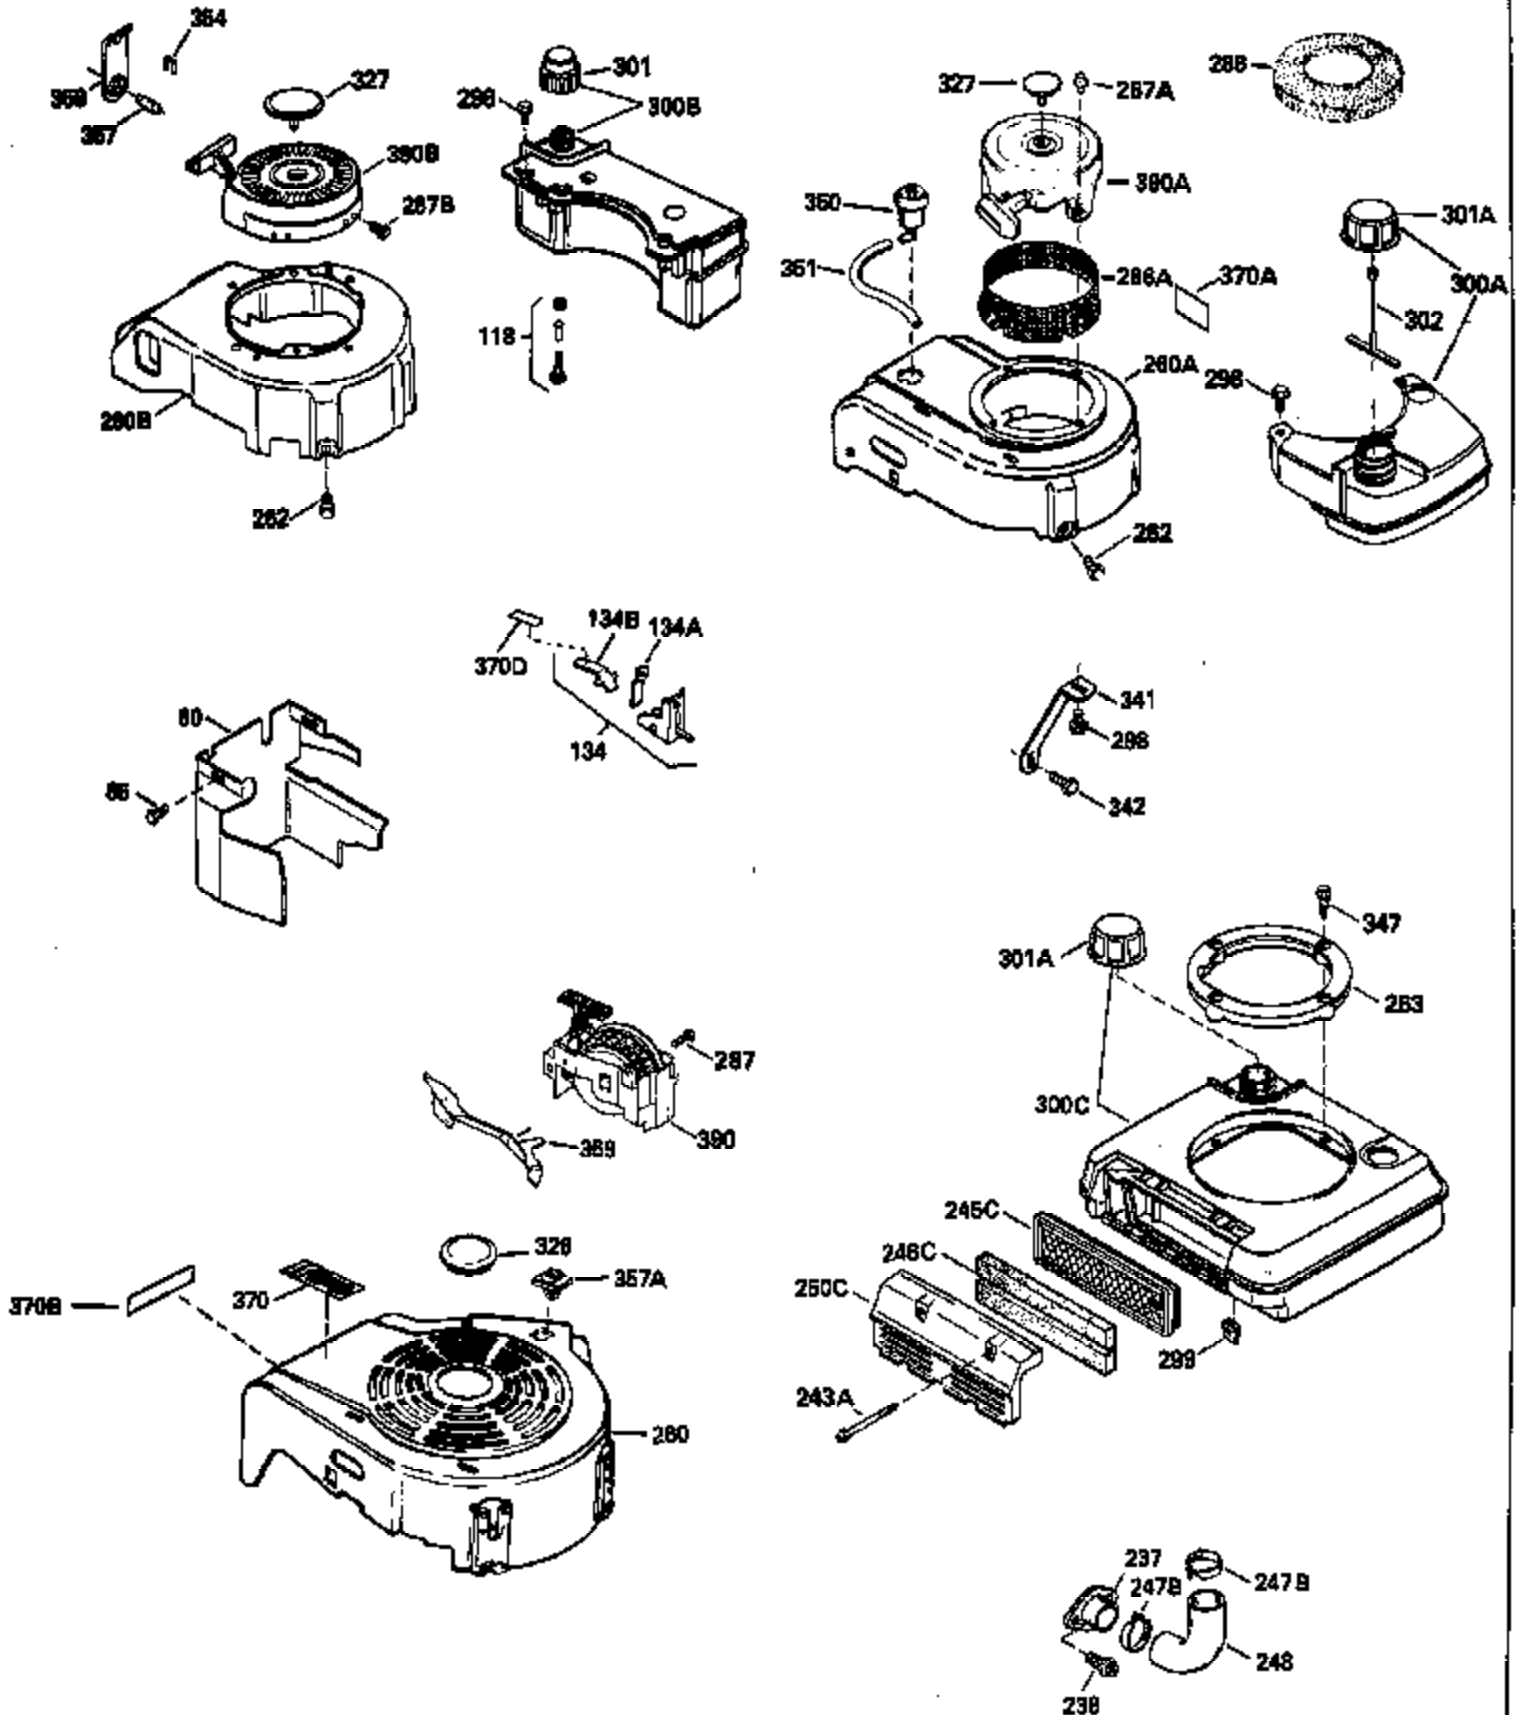

ILLUSTRATION SHOWS TYPICAL PARTS ONLY. ORDER BY PART NUMBER. PARTS NOT LISTED ARE SUPPLIED BY OEM.

Ref #	Part Number	Qty	Description
118	730194		Rope Guide Kit (Use as required with 34476 fuel tank)
238	650806		Screw, 10-32 x 5/8"
246C	35705		Filter, Pre-Air (Optional)
260	35127		Housing, Blower
262	650831		Screw, 1/4-20 x 15/32"
287A	650735		Screw, 10-24 x 3/8" (Use as required)
287A			Pop Rivet, (3/16" Dia.)(Purchase locally)
287	650802		Screw, 1/4-20 x 5/8"
298	28763		Screw, 10-32 x 35/64"
300B	34476		Fuel Tank (Incl. 292 & 301)
301	33032		Fuel Cap
326	34113		Plug, Screen
370	550223		Decal, Name
370A	34346		Decal, Instruction
390	590531		Side Mount Rewind Starter (Refer to Division 5, Section C, page 32 or Fiche 8, Grid G-8 for breakdown)