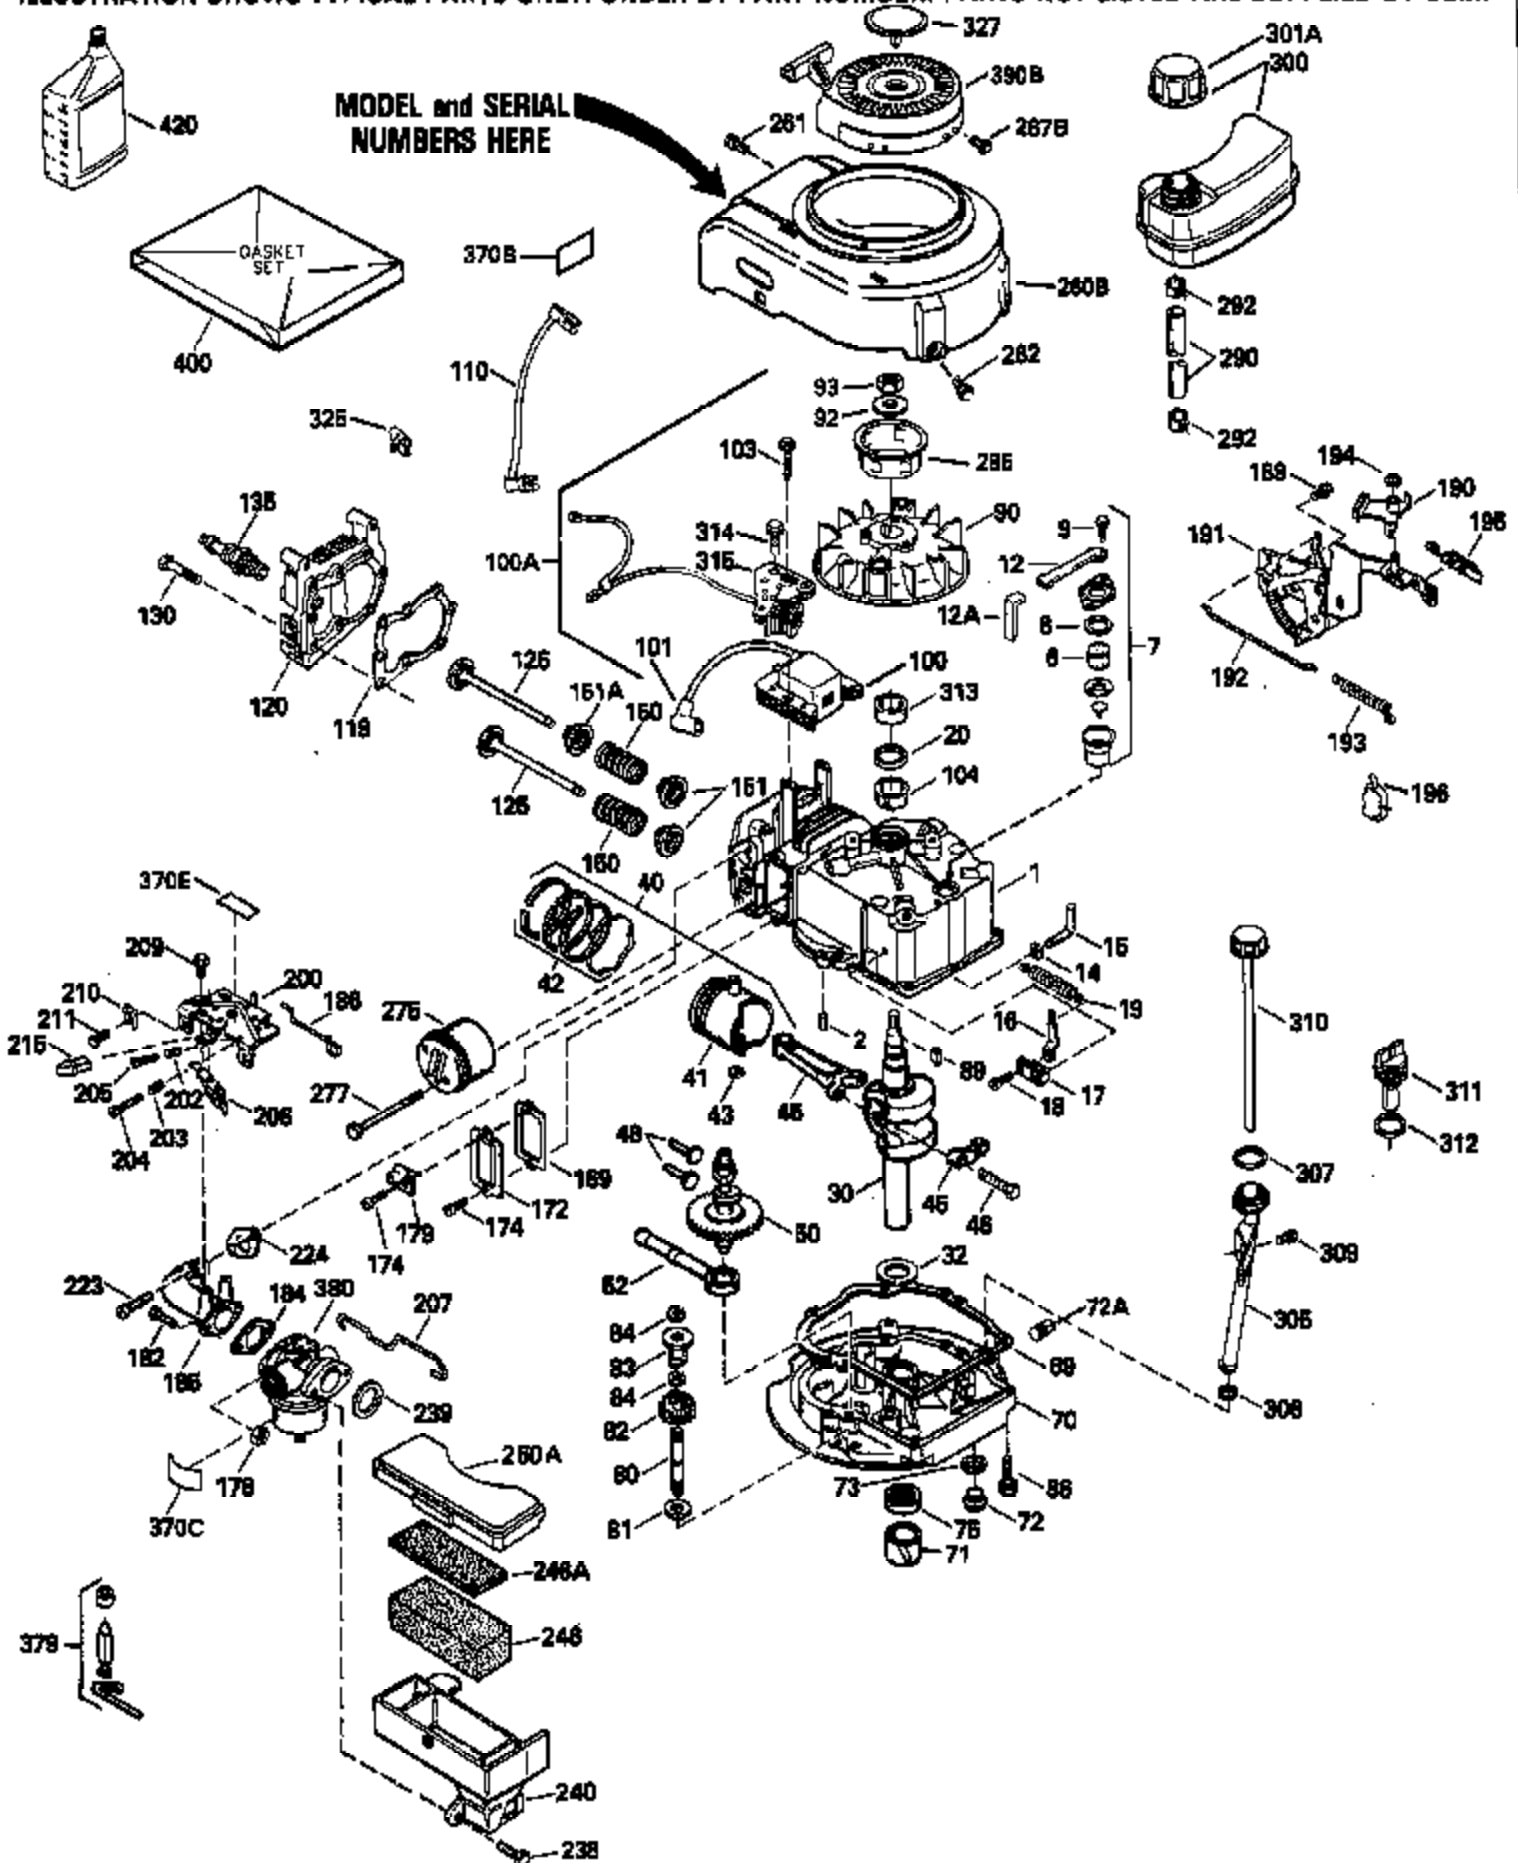

ILLUSTRATION SHOWS TYPICAL PARTS ONLY. ORDER BY PART NUMBER. PARTS NOT LISTED ARE SUPPLIED BY OEM.

Ref #	Part Number	Qty	Description
1	34975		Cylinder Ass'y. (Incl. 2, 8, 9 & 20) (2-1/2")
2	26727		Pin, Dowel
6	33734		Element, Breather
7	34214A		Breather Ass'y. (Incl. 6, 8, 9, 12 & 12A)
8	33735		* Gasket, Breather
9	30200		Screw, 10-24 x 9/16"
12	33886		Tube, Breather
14	28277		Washer
15	30589		Rod, Governor (Incl. 14)
16	31383A		Lever, Governor
17	31335		Clamp, Governor lever
18	650548		Screw, 8-32 x 5/16"
19	31361		Spring, Extension
20	32600		Seal, Oil
30	34463		Crankshaft Ass'y.
40	34514		Piston, Pin & Ring Set (Std.) (2-1/2" Bore)
40	34515		Piston, Pin & Ring Set (.010" OS)
40	34516		Piston, Pin & Ring Set (.020" OS)
41	32538B		Piston & Pin Ass'y. (Incl. 43)(Std.)(2-1/2")
41	32548B		Piston & Pin Ass'y. (Incl. 43) (.010" OS)
41	32549B		Piston & Pin Ass'y. (Incl. 43) (.020" OS)
42	28986		Ring Set (Std.) (2-1/2" Bore)
42	28987		Ring Set (.010" OS)
42	28988		Ring Set (.020" OS)
43	20381		Ring, Piston pin retaining
45	30963B		Rod Assy., Connecting (Incl. 46)
46	32610A		Bolt, Connecting rod
48	27241		Lifter, Valve
50	33148A		Camshaft
52	29914		Oil Pump Assy.
69	35261		* Gasket, Mounting flange
70	35651B		Mounting Flange (Incl. 72, 72A, 73, 7 5 & 80)
72	30572		Plug, Oil drain (Incl. 73)
73	28833		* Drain Plug Gasket (Not req. W/plastic plug)
75	26208		Seal, Oil
80	30574		Shaft, Governor
81	30590A		Washer, Flat
82	30591		Gear Assy., Governor (Incl. 81)
83	30588A		Spool, Governor
84	29193		Ring, Retaining
86	650488		Screw, 1/4-20 x 1-1/4"
89	611004		Flywheel Key
90	611046A		Flywheel
92	650815		Washer, Belleville
93	650816		Nut, Flywheel
100	730207		Magneto-to-Solid State Conversion Kit (Includes solid state module, solid state flywheel key, and instructions.)(Use as required on external ignition engines only.)
100	34443A		Solid State Assy.
101	610118		Cover, Spark plug
103	650814		Screw, Torx T-15, 10-24 x 1"
110	34231		Ground Wire
119	29953C		* Gasket, Cylinder head
120	34335		Head, Cylinder
125	29313C		Exhaust Valve (Std.) (Incl. 151)
125	29315C		Exhaust Valve (1/32" OS) (Incl. 151)
126	29314B		Intake Valve (Std.) (Incl. 151)