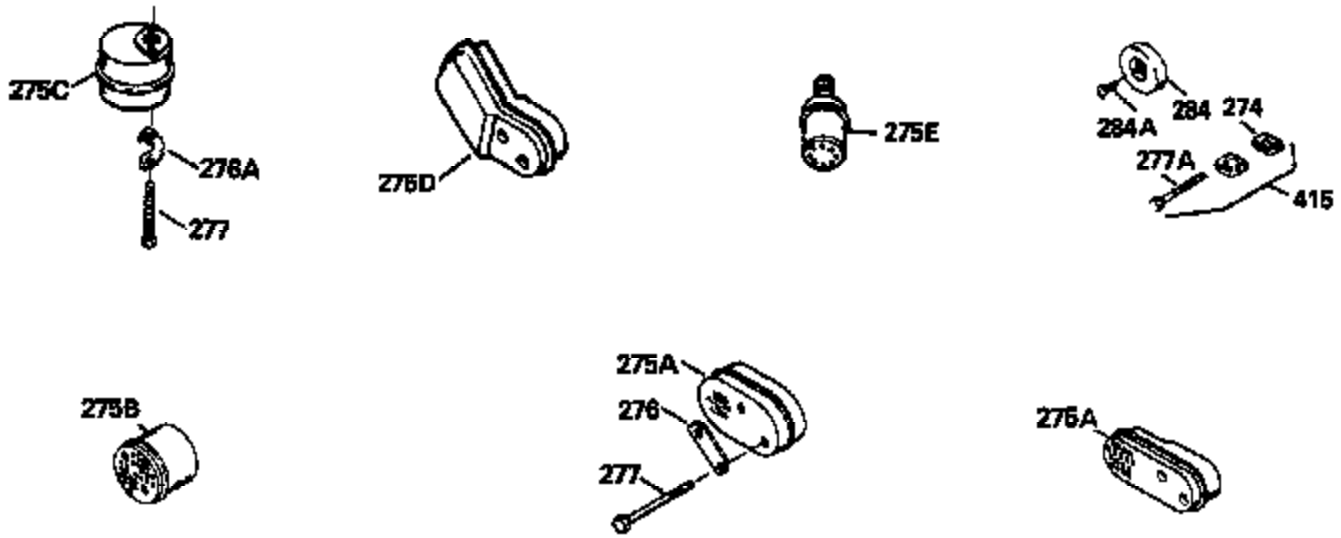

Ref #	Part Number	Qty	Description
210	27793		Clip, Conduit
211	28942		Screw, 10-32 x 3/8"
274	26754A		* Gasket, Exhaust (Use as required)
274	30081A		* Gasket, Exhaust
277A	30063		Screw, 1/4-20 x 1/2" (Use as required)
370F	34387		Decal, Instruction (Optional)
415	730162		Muffler Adap.Kit(Incl.274,277A)(Use a s req.)
430	730574		Debris Screen Kit (Incl. 370F,431-433)(Opt.)
431	35596		Screen, Debris (Optional)
432	35597		Bracket, Debris screen (Optional)
433	650910		Screw, 8-32 x 1/4" (Optional)