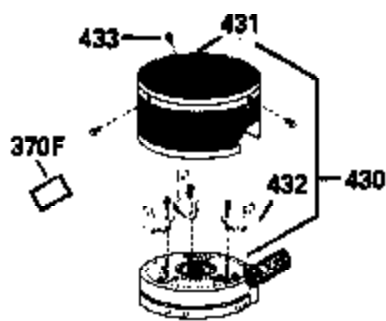

Ref #	Part Number	Qty	Description
210	27793		Clip, Conduit
211	28942		Screw, 10-32 x 3/8"
274	26754A		* Gasket, Exhaust (Use as required)
274	30081A		* Gasket, Exhaust
277A	30063		Screw, 1/4-20 x 1/2" (Use as required)
370F	34387		Decal, Instruction (Optional)
415	730162		Muffler Adap.Kit(Incl.274,277A)(Use a s req.)
430	730574		Debris Screen Kit (Incl. 370F,431-433)(Opt.)
431	35596		Screen, Debris (Optional)
432	35597		Bracket, Debris screen (Optional)
433	650910		Screw, 8-32 x 1/4" (Optional)