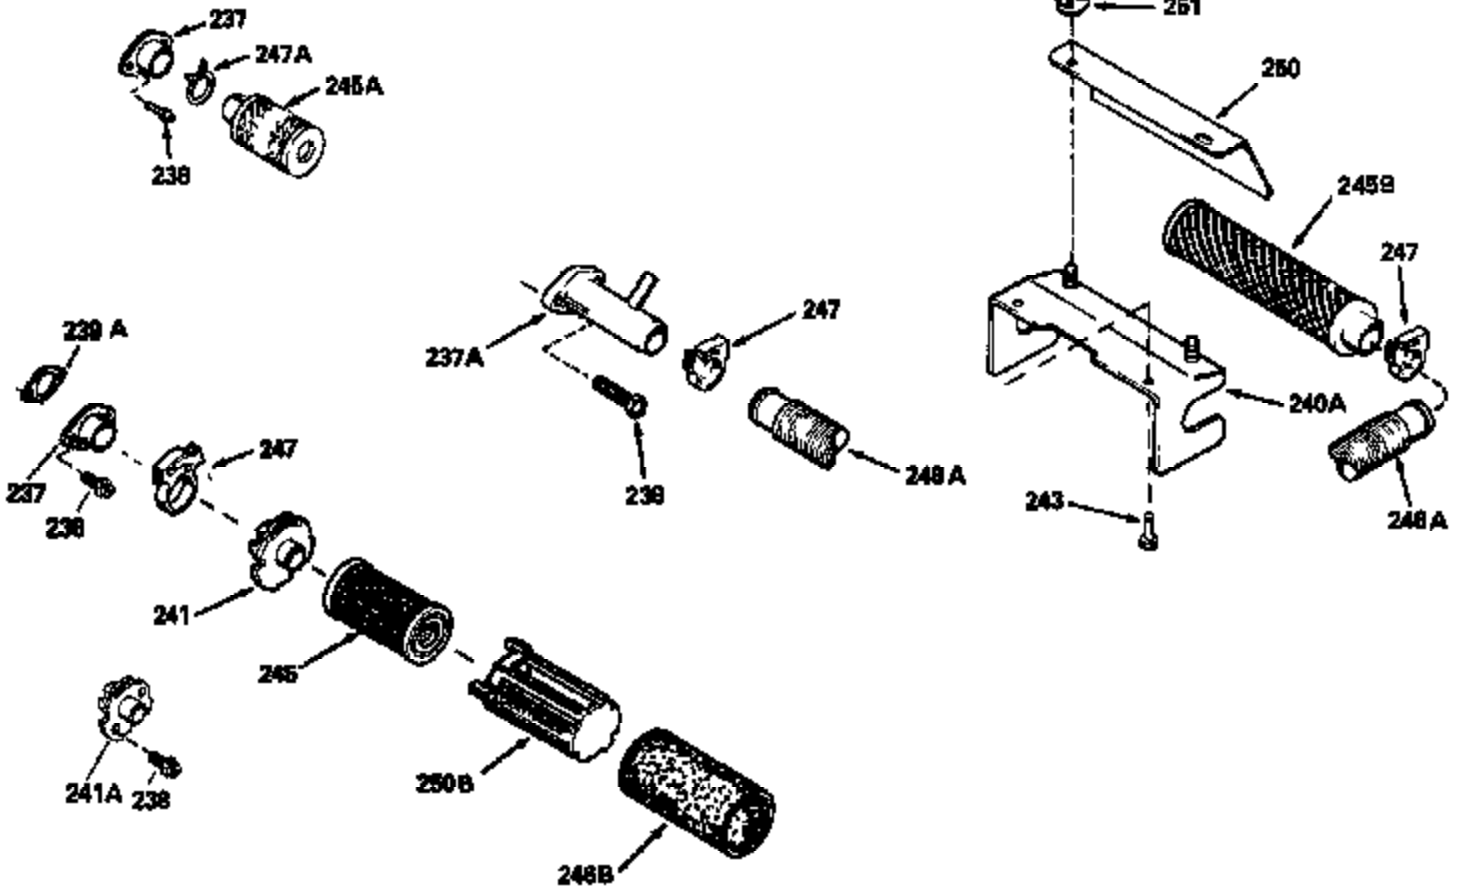

Ref #	Part Number	Qty	Description
19	31386		Spring, Governor
69	35261		* Gasket, Mounting flange
167	32924		Spring, Speed adjusting screw
168	650688		Screw, 10-32 x 1"
182	6201		Screw, 1/4-28 x 7/8"
185	31384A		Pipe, Intake (Incl. 224)
186	34358		Link, Governor spring
201	33150		Bracket, Over ride control
209	30200		Screw, 10-24 x 9/16"
223	650451		Screw, 1/4-20 x 1"
238	650806		Screw, 10-32 x 5/8"
246B	35435		Filter, Pre-Air (Use as required)