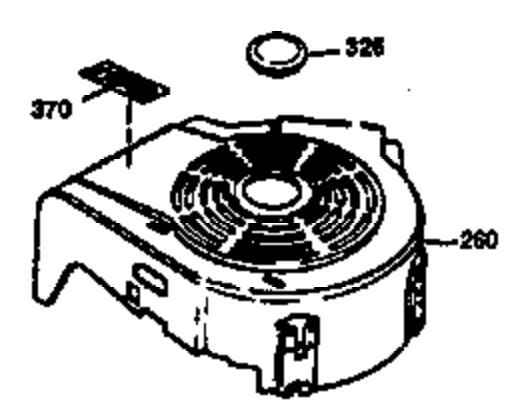

ILLUSTRATION SHOWS TYPICAL PARTS ONLY, ORDER BY PART NUMBER. PARTS NOT LISTED ARE SUPPLIED BY OEM.

Ref #	Part Number	Qty	Description
239	34338	1	* Air Cleaner Gasket
243	650806	2	Screw, 10-32 x 5/8"
245	34340	1	Air Cleaner Filter
250	34341B	1	Air Cleaner Cover
260	35491	1	Blower Housing
287	650884	2	Screw, 8-32 x 1/2"
300	32170B	1	Fuel Tank (Inc. 292 & 301)
301	33032	1	Fuel Cap
370	550223	1	Logo (3.5 HP) Decal
390	590688	1	Rewind Starter