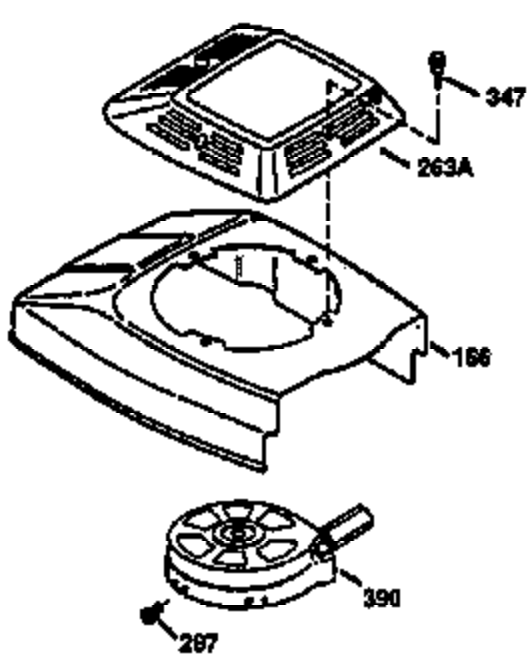

ILLUSTRATION SHOWS TYPICAL PARTS ONLY, ORDER BY PART NUMBER. PARTS NOT LISTED ARE SUPPLIED BY OEM.

Ref #	Part Number	Qty	Description
239	34338	1	* Air Cleaner Gasket
243	650806	2	Screw, 10-32 x 5/8"
245	34340	1	Air Cleaner Filter
250	34341B	1	Air Cleaner Cover
260	35491	1	Blower Housing
287	650884	2	Screw, 8-32 x 1/2"
300	32170B	1	Fuel Tank (Inc. 292 & 301)
301	33032	1	Fuel Cap
370	550223	1	Logo (3.5 HP) Decal
390	590688	1	Rewind Starter