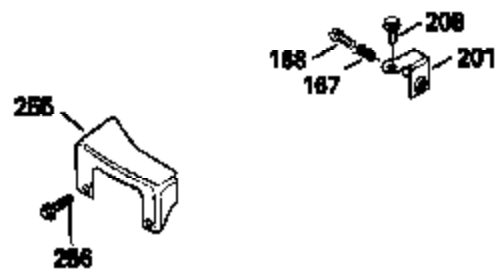

Ref #	Part Number	Qty	Description
19	31386		Spring, Governor
69	35261		* Gasket, Mounting flange
167	32924		Spring, Speed adjusting screw
168	650688		Screw, 10-32 x 1"
182	6201		Screw, 1/4-28 x 7/8"
185	31384A		Pipe, Intake (Incl. 224)
186	34358		Link, Governor spring
201	33150		Bracket, Over ride control
209	30200		Screw, 10-24 x 9/16"
223	650451		Screw, 1/4-20 x 1"
238	650806		Screw, 10-32 x 5/8"
246B	35435		Filter, Pre-Air (Use as required)