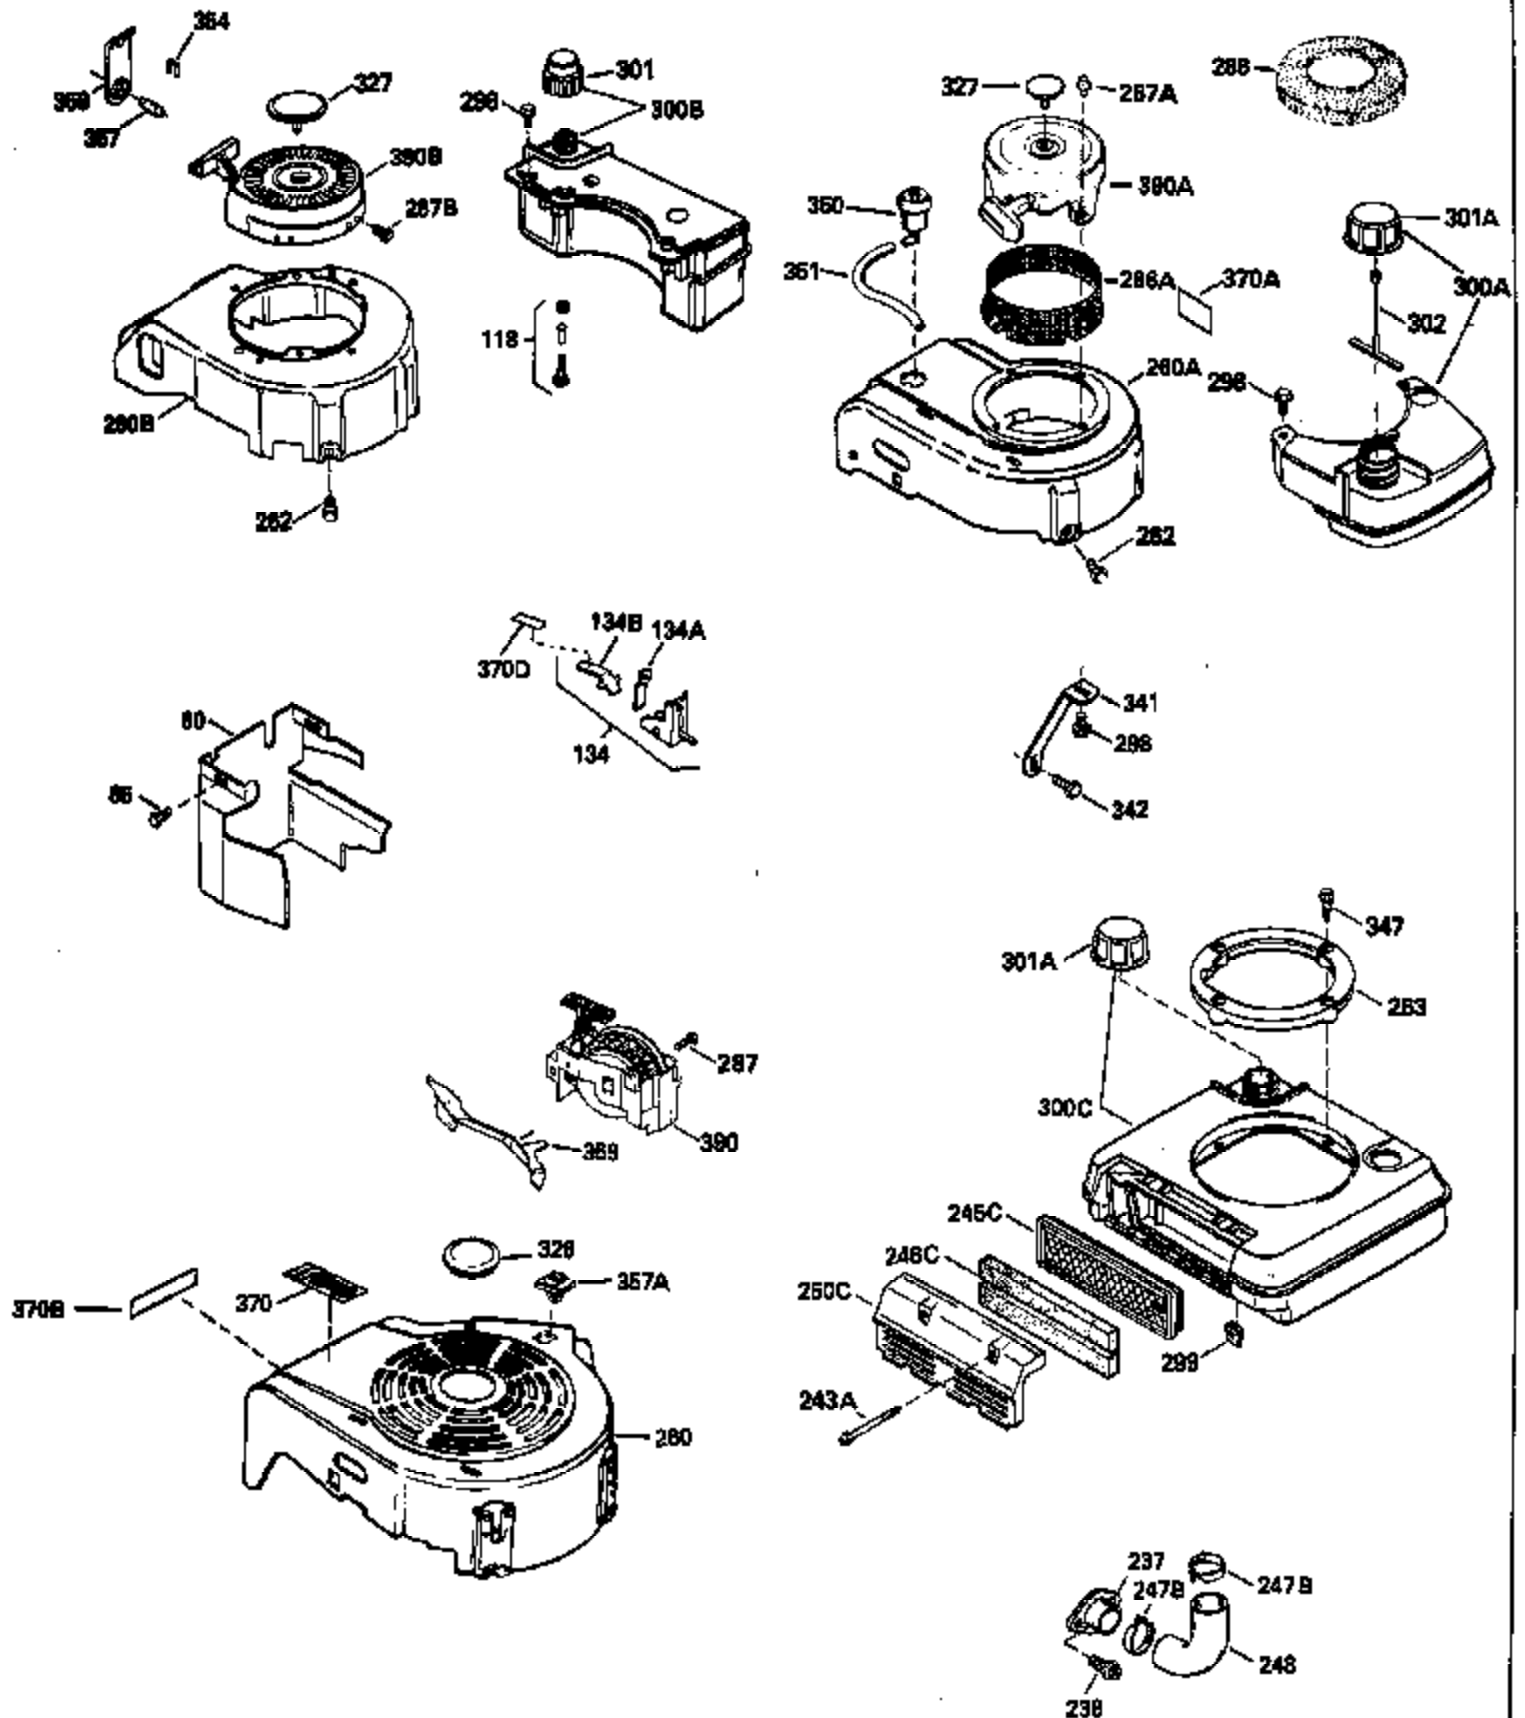

ILLUSTRATION SHOWS TYPICAL PARTS ONLY. ORDER BY PART NUMBER. PARTS NOT LISTED ARE SUPPLIED BY OEM.

Ref #	Part Number	Qty	Description
118	730194		Rope Guide Kit (Use as required with 34476 fuel tank)
238	650806		Screw, 10-32 x 5/8"
246C	35705		Filter, Pre-Air (Optional)
260	34932		Housing, Blower
262	650831		Screw, 1/4-20 x 15/32"
287	650802		Screw, 1/4-20 x 5/8"
287A	650735		Screw, 10-24 x 3/8" (Use as required)
287A			Pop Rivet, (3/16" Dia.)(Purchase locally)
301	33032		Fuel Cap
326	34113		Plug, Screen
370	550223		Decal, Name
370A	34346		Decal, Instruction
390	590531		Side Mount Rewind Starter (Refer to Division 5, Section C, page 32 or Fiche 8, Grid G-8 for breakdown)