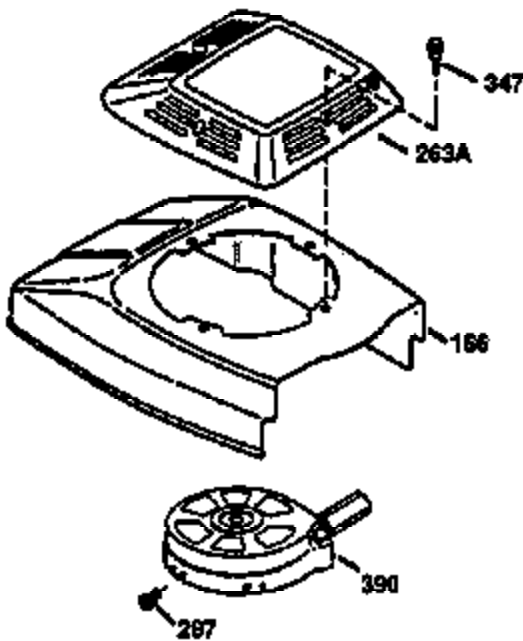

ILLUSTRATION SHOWS TYPICAL PARTS ONLY, ORDER BY PART NUMBER. PARTS NOT LISTED ARE SUPPLIED BY OEM.

Ref #	Part Number	Qty	Description
239	34338	1	* Air Cleaner Gasket
243	650806	2	Screw, 10-32 x 5/8"
245	34340	1	Air Cleaner Filter
250	34341B	1	Air Cleaner Cover
260	35491	1	Blower Housing
287	650884	2	Screw, 8-32 x 1/2"
300	32170B	1	Fuel Tank (Inc. 292 & 301)
301	33032	1	Fuel Cap
370	550223	1	Name Decal
390	590688	1	Rewind Starter