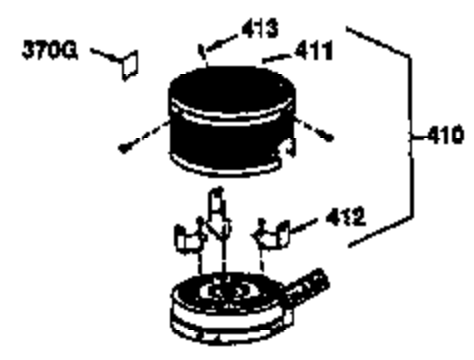

ILLUSTRATION SHOWS TYPICAL PARTS ONLY. ORDER BY PART NUMBER. PARTS NOT LISTED ARE SUPPLIED BY OEM.

Ref #	Part Number	Qty	Description
19	31386	1	Extension Spring
69	35261	1	* Mounting Flange Gasket
70	35651B	1	Mounting Flange (Incl. 72, 75 & 80)
90	611112	1	Flywheel
167	32924	1	Speed Adjusting Spring
168	650688	1	Screw, 10-32 x 1"
182	6201	2	Screw, 1/4-28 x 7/8"
185	31384A	1	Intake Pipe (Incl. 224)
186	34337	1	Governor Link
200	33155A	1	Control Bracket (Incl. 206)
201	33150	1	Override Control Bracket
209	30200	2	Screw, 10-24 x 9/16"
223	650451	2	Screw, 1/4-20 x 1"
245	34340	1	Air Cleaner Filter
250	34341B	1	Air Cleaner Cover