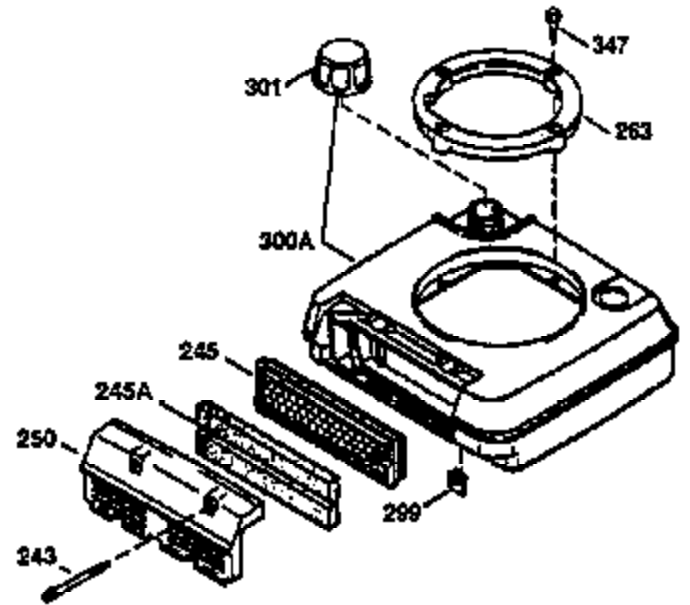

ILLUSTRATION SHOWS TYPICAL PARTS ONLY, ORDER BY PART NUMBER. PARTS NOT LISTED ARE SUPPLIED BY OEM.

Ref #	Part Number	Qty	Description
239	34338	1	* Air Cleaner Gasket
243	650806	2	Screw, 10-32 x 5/8"
245	34340	1	Air Cleaner Filter
250	34341B	1	Air Cleaner Cover
260	35491	1	Blower Housing
287	650884	2	Screw, 8-32 x 1/2"
300	32170B	1	Fuel Tank (Inc. 292 & 301)
301	33032	1	Fuel Cap
370	550223	1	Name Decal
390	590688	1	Rewind Starter