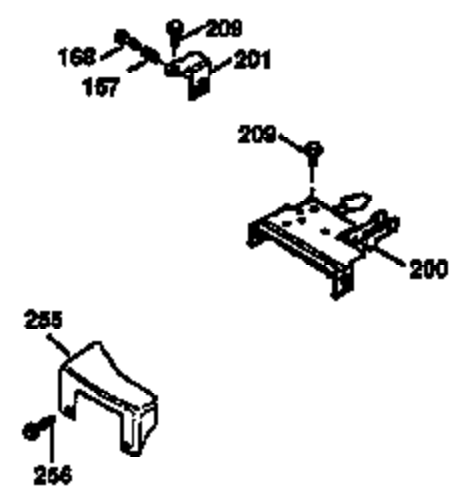

ILLUSTRATION SHOWS TYPICAL PARTS ONLY. ORDER BY PART NUMBER. PARTS NOT LISTED ARE SUPPLIED BY OEM.

Ref #	Part Number	Qty	Description
19	31386	1	Extension Spring
69	35261	1	* Mounting Flange Gasket
70	35651B	1	Mounting Flange (Incl. 72, 75 & 80)
90	611112	1	Flywheel
167	32924	1	Speed Adjusting Spring
168	650688	1	Screw, 10-32 x 1"
182	6201	2	Screw, 1/4-28 x 7/8"
185	31384A	1	Intake Pipe (Incl. 224)
186	34337	1	Governor Link
200	33155A	1	Control Bracket (Incl. 206)
201	33150	1	Override Control Bracket
209	30200	2	Screw, 10-24 x 9/16"
223	650451	2	Screw, 1/4-20 x 1"
245	34340	1	Air Cleaner Filter
250	34341B	1	Air Cleaner Cover