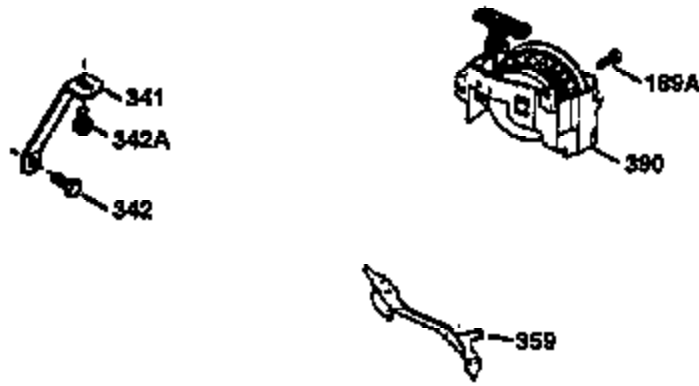

ILLUSTRATION SHOWS TYPICAL PARTS ONLY, ORDER BY PART NUMBER. PARTS NOT LISTED ARE SUPPLIED BY OEM.

Ref #	Part Number	Qty	Description
239	34338	1	* Air Cleaner Gasket
243	650806	2	Screw, 10-32 x 5/8"
245	34340	1	Air Cleaner Filter
250	34341B	1	Air Cleaner Cover
260	35491	1	Blower Housing
287	650884	2	Screw, 8-32 x 1/2"
300	32170B	1	Fuel Tank (Inc. 292 & 301)
301	33032	1	Fuel Cap
370	550223	1	Name Decal
390	590688	1	Rewind Starter