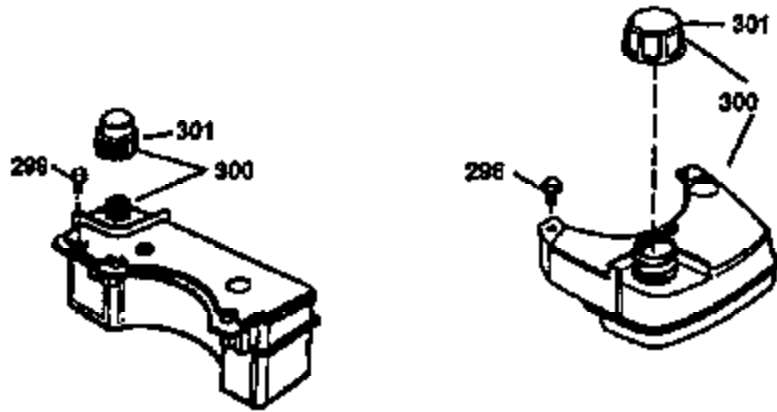

ILLUSTRATION SHOWS TYPICAL PARTS ONLY, ORDER BY PART NUMBER. PARTS NOT LISTED ARE SUPPLIED BY OEM.

Ref #	Part Number	Qty	Description
239	34338	1	* Air Cleaner Gasket
243	650806	2	Screw, 10-32 x 5/8"
245	34340	1	Air Cleaner Filter
250	34341B	1	Air Cleaner Cover
260	35491	1	Blower Housing
287	650884	2	Screw, 8-32 x 1/2"
300	32170B	1	Fuel Tank (Inc. 292 & 301)
301	33032	1	Fuel Cap
370	550223	1	Name Decal
390	590688	1	Rewind Starter