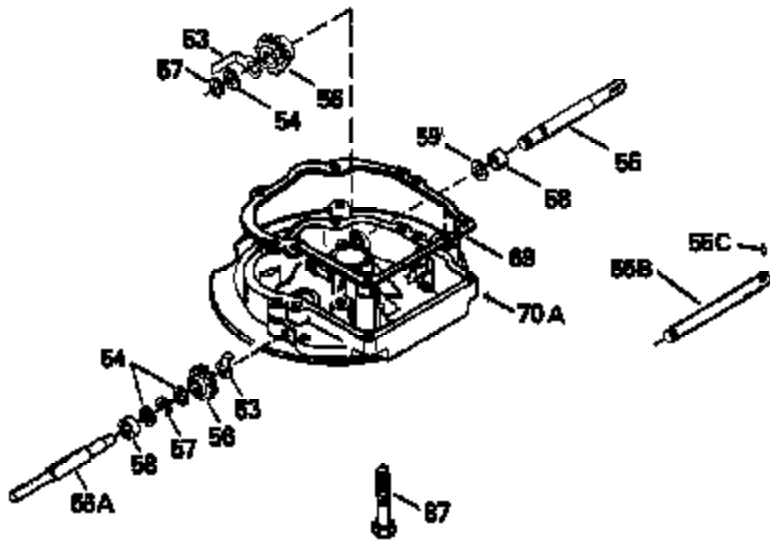

Ref #	Part Number	Qty	Description
19	31361		Spring, Extension
69	35261		* Gasket, Mounting flange
167	32924		Spring, Speed adjusting screw
168	650688		Screw, 10-32 x 1"
182	6201		Screw, 1/4-28 x 7/8"
185	31384A		Pipe, Intake (Incl. 224)
186	34337		Link, Governor spring
201	33150		Bracket, Over ride control
209	30200		Screw, 10-24 x 9/16"
223	650451		Screw, 1/4-20 x 1"
238	650806		Screw, 10-32 x 5/8"
246B	35435		Filter, Pre-Air (Use as required)