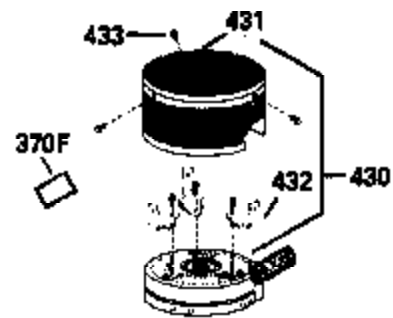

Ref #	Part Number	Qty	Description
210	27793		Clip, Conduit
211	28942		Screw, 10-32 x 3/8"
274	26754A		* Gasket, Exhaust (Use as required)
275E	30911		Muffler
277A	30063		Screw, 1/4-20 x 1/2" (Use as required)
370F	34387		Decal, Instruction (Optional)
415	730162		Muffler Adap.Kit(Incl.274,277A)(Use a s req.)
430	730574		Debris Screen Kit (Incl. 370F,431-433)(Opt.)
431	35596		Screen, Debris (Optional)
432	35597		Bracket, Debris screen (Optional)
433	650910		Screw, 8-32 x 1/4" (Optional)