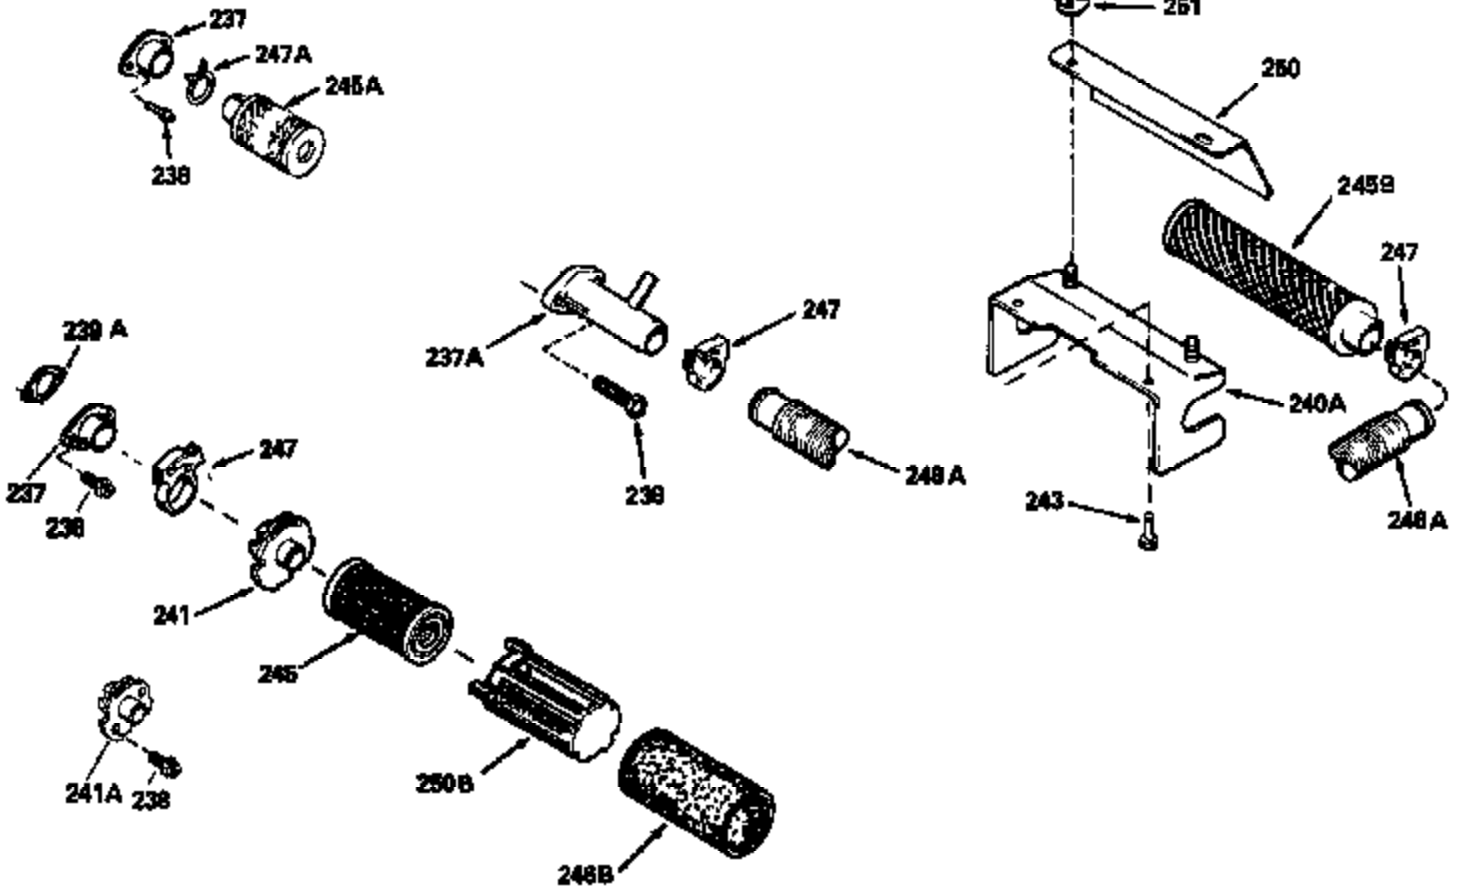

Ref #	Part Number	Qty	Description
19	31361		Spring, Extension
69	35261		* Gasket, Mounting flange
167	32924		Spring, Speed adjusting screw
168	650688		Screw, 10-32 x 1"
182	6201		Screw, 1/4-28 x 7/8"
185	31384A		Pipe, Intake (Incl. 224)
186	34337		Link, Governor spring
201	33150		Bracket, Over ride control
209	30200		Screw, 10-24 x 9/16"
223	650451		Screw, 1/4-20 x 1"
238	650806		Screw, 10-32 x 5/8"
246B	35435		Filter, Pre-Air (Use as required)