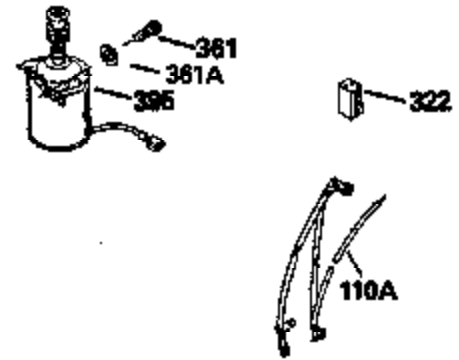

Ref #	Part Number	Qty	Description
210	27793		Clip, Conduit
211	28942		Screw, 10-32 x 3/8"
274	26754A		* Gasket, Exhaust (Use as required)
275E	30911		Muffler
277A	30063		Screw, 1/4-20 x 1/2" (Use as required)
370F	34387		Decal, Instruction (Optional)
415	730162		Muffler Adap.Kit(Incl.274,277A)(Use a s req.)
430	730574		Debris Screen Kit (Incl. 370F,431-433)(Opt.)
431	35596		Screen, Debris (Optional)
432	35597		Bracket, Debris screen (Optional)
433	650910		Screw, 8-32 x 1/4" (Optional)