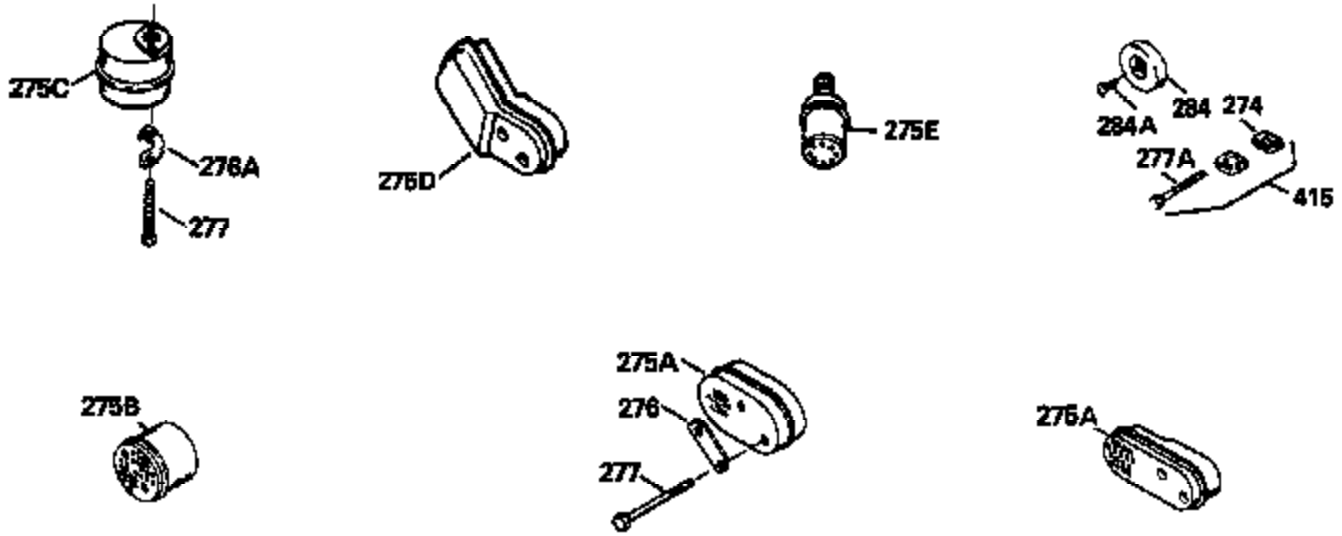

Ref #	Part Number	Qty	Description
210	27793		Clip, Conduit
211	28942		Screw, 10-32 x 3/8"
274	26754A		* Gasket, Exhaust (Use as required)
275E	30911		Muffler
277A	30063		Screw, 1/4-20 x 1/2" (Use as required)
370F	34387		Decal, Instruction (Optional)
415	730162		Muffler Adap.Kit(Incl.274,277A)(Use a s req.)
430	730574		Debris Screen Kit (Incl. 370F,431-433)(Opt.)
431	35596		Screen, Debris (Optional)
432	35597		Bracket, Debris screen (Optional)
433	650910		Screw, 8-32 x 1/4" (Optional)