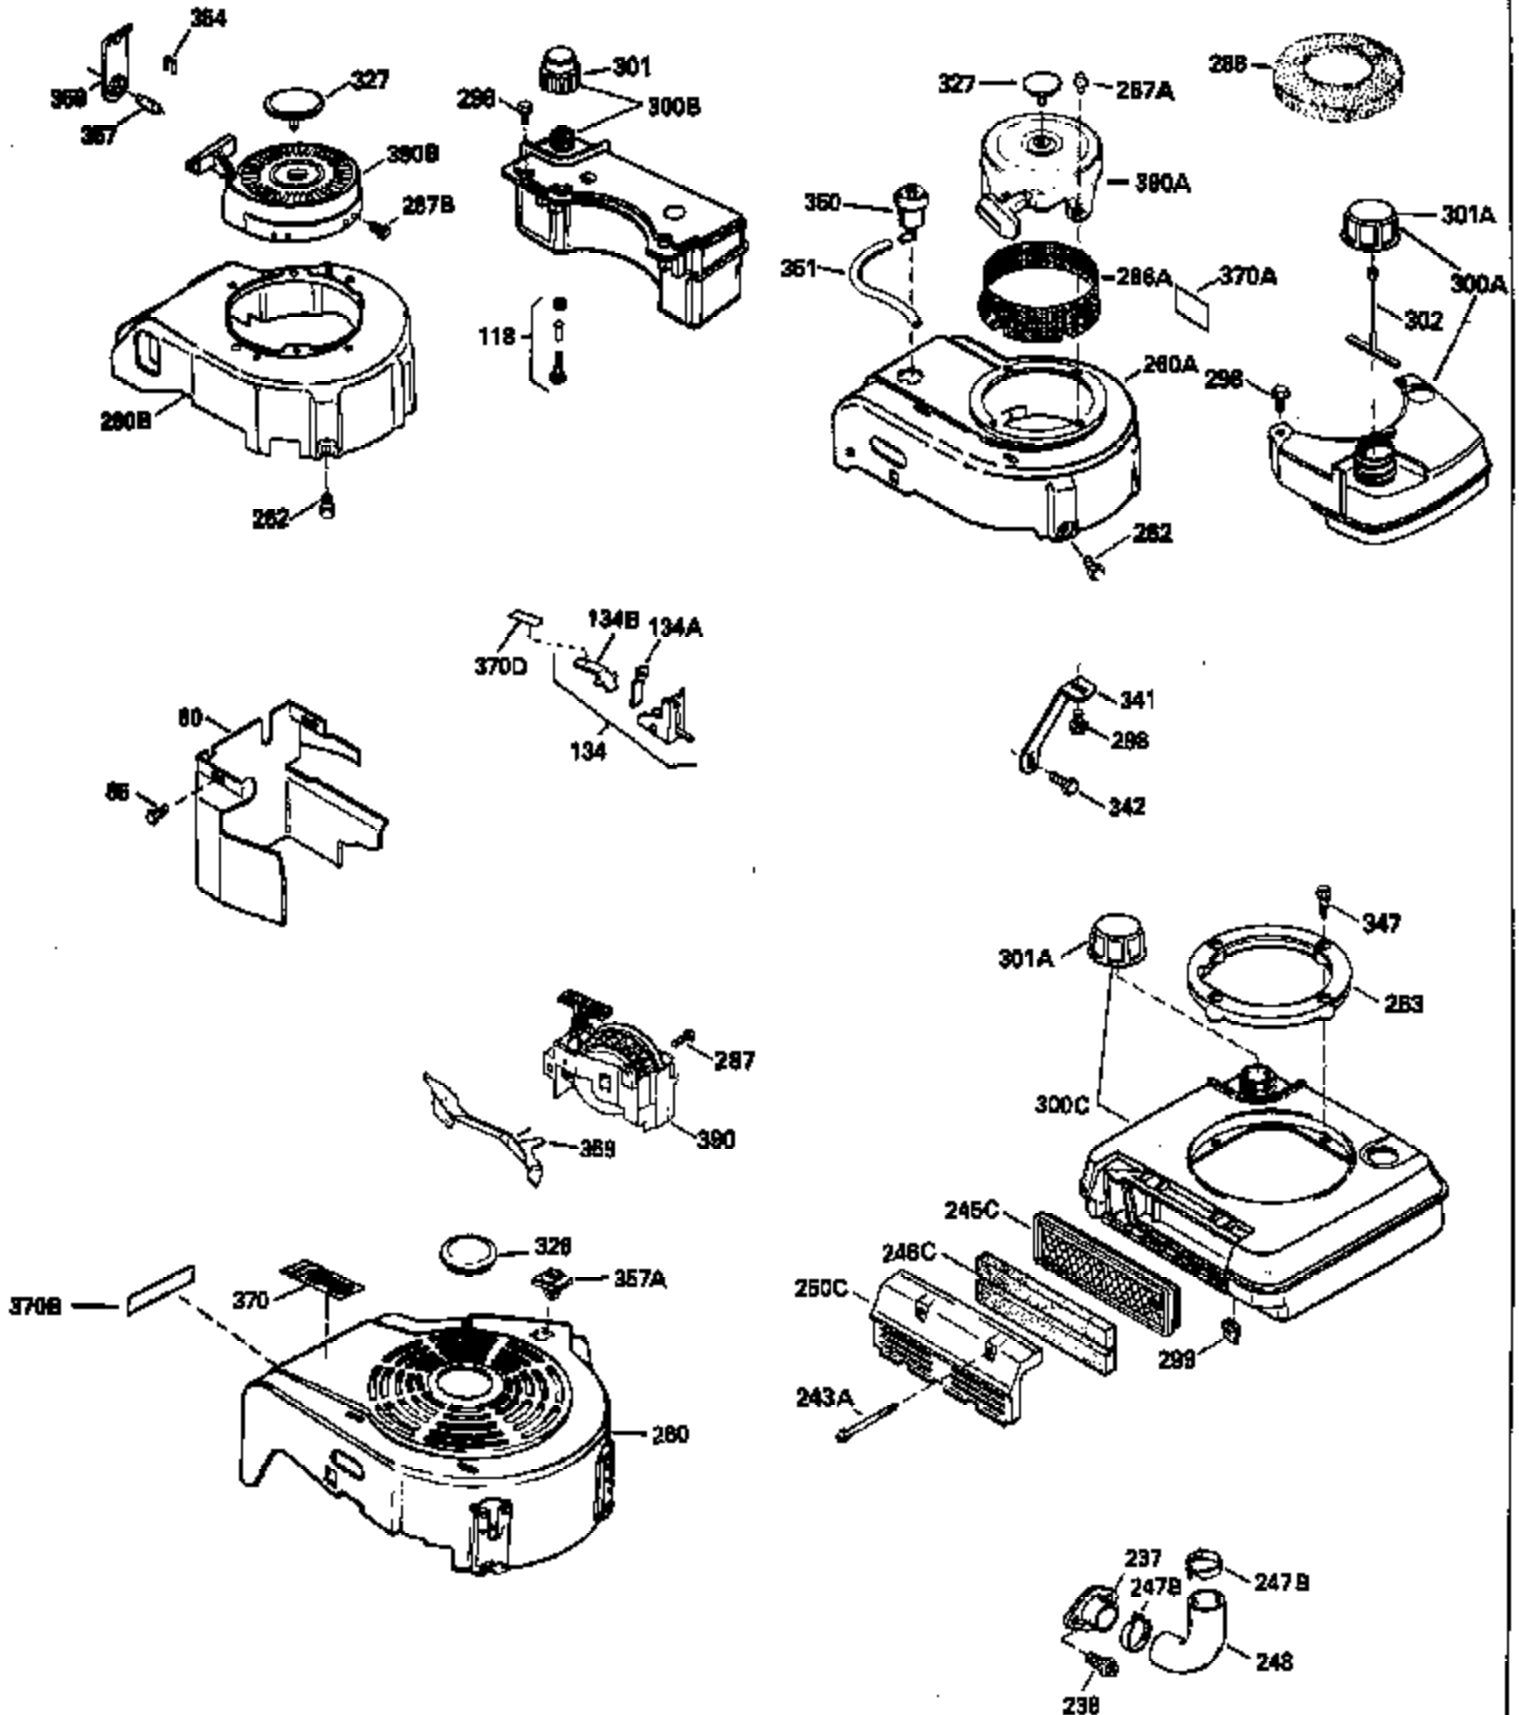

ILLUSTRATION SHOWS TYPICAL PARTS ONLY. ORDER BY PART NUMBER. PARTS NOT LISTED ARE SUPPLIED BY OEM.

Ref #	Part Number	Qty	Description
118	730194		Rope Guide Kit (Use as required with 34476 fuel tank)
238	650806		Screw, 10-32 x 5/8"
246C	35705		Filter, Pre-Air (Optional)
260	34932		Housing, Blower
262	650831		Screw, 1/4-20 x 15/32"
287	650802		Screw, 1/4-20 x 5/8"
287A	650735		Screw, 10-24 x 3/8" (Use as required)
287A			Pop Rivet, (3/16" Dia.)(Purchase locally)
301	33032		Fuel Cap
326	34113		Plug, Screen
370A	34346		Decal, Instruction
390	590531		Side Mount Rewind Starter (Refer to Division 5, Section C, page 32 or Fiche 8, Grid G-8 for breakdown)