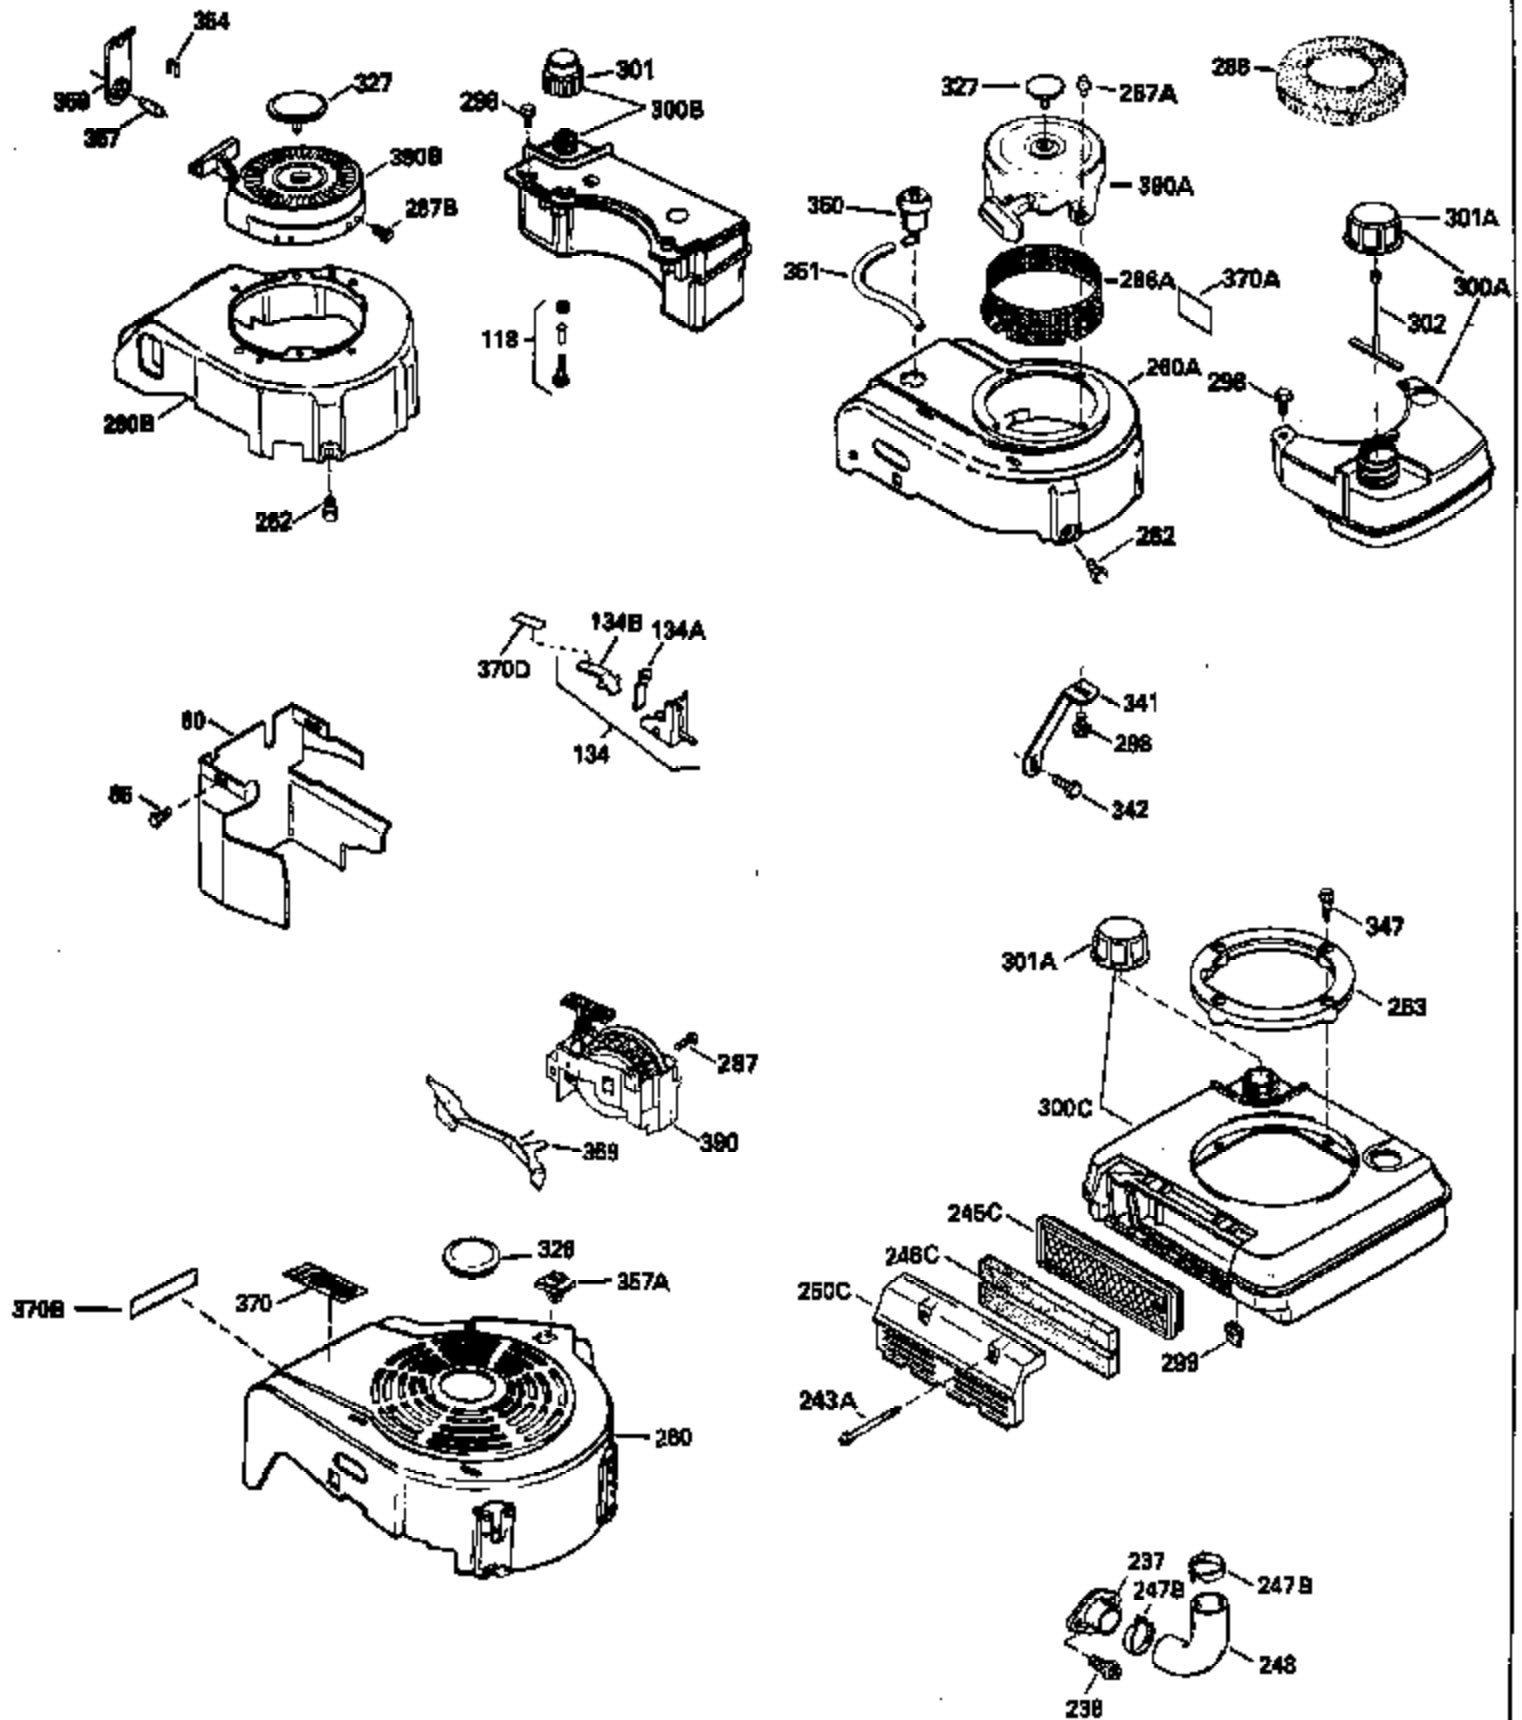

ILLUSTRATION SHOWS TYPICAL PARTS ONLY. ORDER BY PART NUMBER. PARTS NOT LISTED ARE SUPPLIED BY OEM.

Ref #	Part Number	Qty	Description
118	730194		Rope Guide Kit (Use as required with 34476 fuel tank)
238	650806		Screw, 10-32 x 5/8"
246C	35705		Filter, Pre-Air (Optional)
260	34932		Housing, Blower
262	650831		Screw, 1/4-20 x 15/32"
287	650802		Screw, 1/4-20 x 5/8"
287A	650735		Screw, 10-24 x 3/8" (Use as required)
287A			Pop Rivet, (3/16" Dia.)(Purchase locally)
301	33032		Fuel Cap
326	34113		Plug, Screen
370A	34346		Decal, Instruction
390	590531		Side Mount Rewind Starter (Refer to Division 5, Section C, page 32 or Fiche 8, Grid G-8 for breakdown)