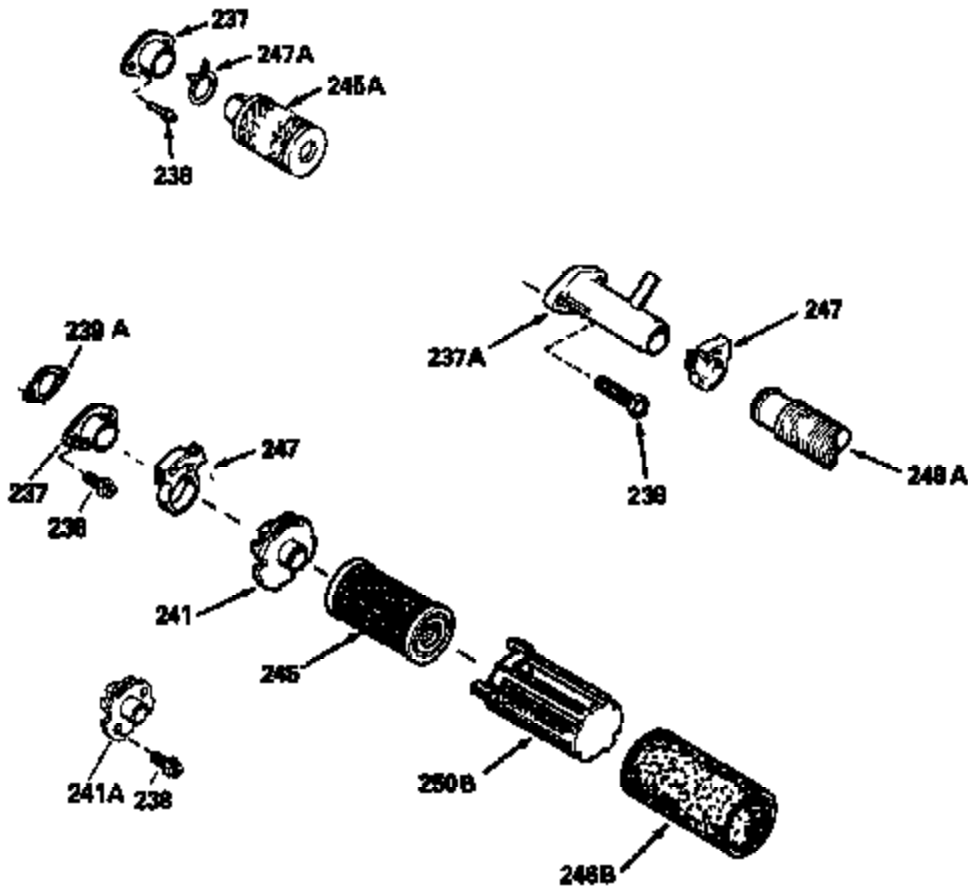

Ref #	Part Number	Qty	Description
19	31386		Spring, Governor
69	35261		* Gasket, Mounting flange
167	32924		Spring, Speed adjusting screw
168	650688		Screw, 10-32 x 1"
182	6201		Screw, 1/4-28 x 7/8"
185	31384A		Pipe, Intake (Incl. 224)
186	34337		Link, Governor spring
201	33150		Bracket, Over ride control
209	30200		Screw, 10-24 x 9/16"
223	650451		Screw, 1/4-20 x 1"
238	650806		Screw, 10-32 x 5/8"
246B	35435		Filter, Pre-Air (Use as required)