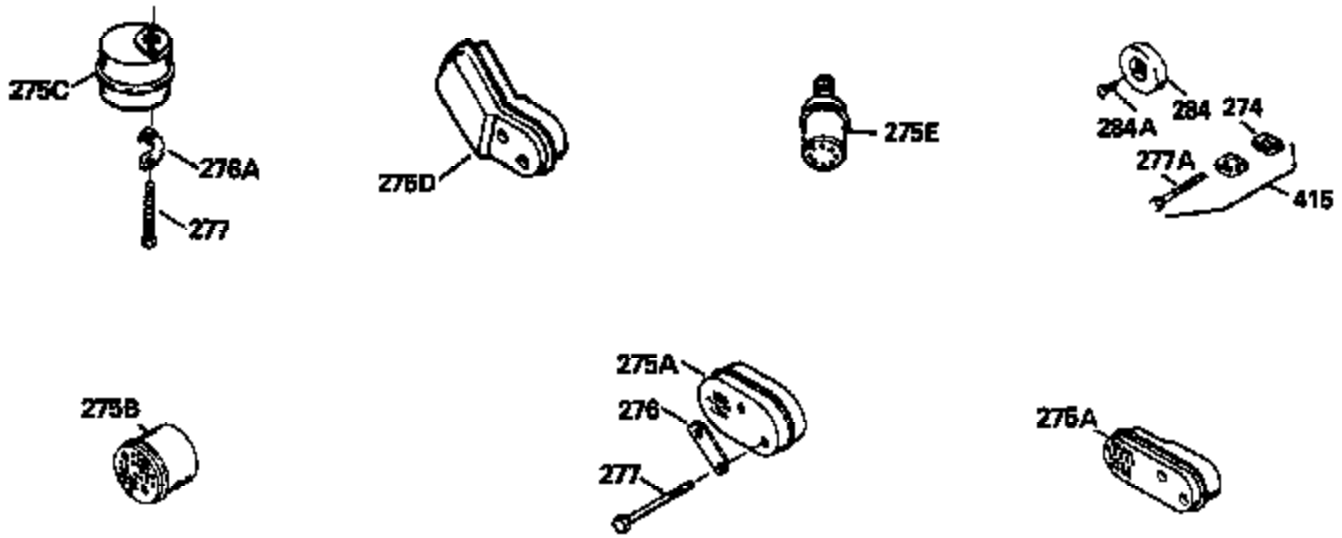

Ref #	Part Number	Qty	Description
210	27793		Clip, Conduit
211	28942		Screw, 10-32 x 3/8"
274	26754A		* Gasket, Exhaust (Use as required)
274	30081A		* Gasket, Exhaust
277A	30063		Screw, 1/4-20 x 1/2" (Use as required)
370F	34387		Decal, Instruction (Optional)
415	730162		Muffler Adap.Kit(Incl.274,277A)(Use a s req.)
430	730574		Debris Screen Kit (Incl. 370F,431-433)(Opt.)
431	35596		Screen, Debris (Optional)
432	35597		Bracket, Debris screen (Optional)
433	650910		Screw, 8-32 x 1/4" (Optional)