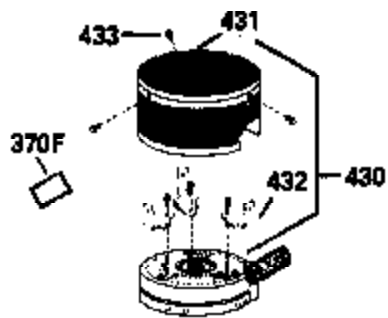

Ref #	Part Number	Qty	Description
210	27793		Clip, Conduit
211	28942		Screw, 10-32 x 3/8"
274	26754A		* Gasket, Exhaust (Use as required)
274	30081A		* Gasket, Exhaust
277A	30063		Screw, 1/4-20 x 1/2" (Use as required)
370F	34387		Decal, Instruction (Optional)
415	730162		Muffler Adap.Kit(Incl.274,277A)(Use a s req.)
430	730574		Debris Screen Kit (Incl. 370F,431-433)(Opt.)
431	35596		Screen, Debris (Optional)
432	35597		Bracket, Debris screen (Optional)
433	650910		Screw, 8-32 x 1/4" (Optional)