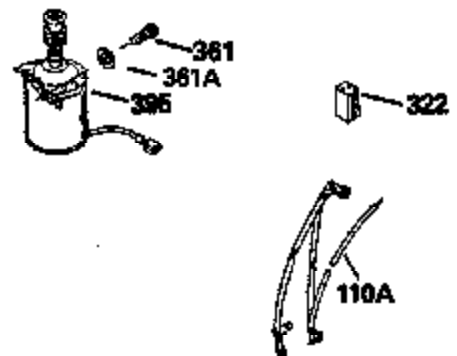

Ref #	Part Number	Qty	Description
210	27793		Clip, Conduit
211	28942		Screw, 10-32 x 3/8"
274	26754A		* Gasket, Exhaust (Use as required)
274	30081A		* Gasket, Exhaust
277A	30063		Screw, 1/4-20 x 1/2" (Use as required)
370F	34387		Decal, Instruction (Optional)
415	730162		Muffler Adap.Kit(Incl.274,277A)(Use a s req.)
430	730574		Debris Screen Kit (Incl. 370F,431-433)(Opt.)
431	35596		Screen, Debris (Optional)
432	35597		Bracket, Debris screen (Optional)
433	650910		Screw, 8-32 x 1/4" (Optional)