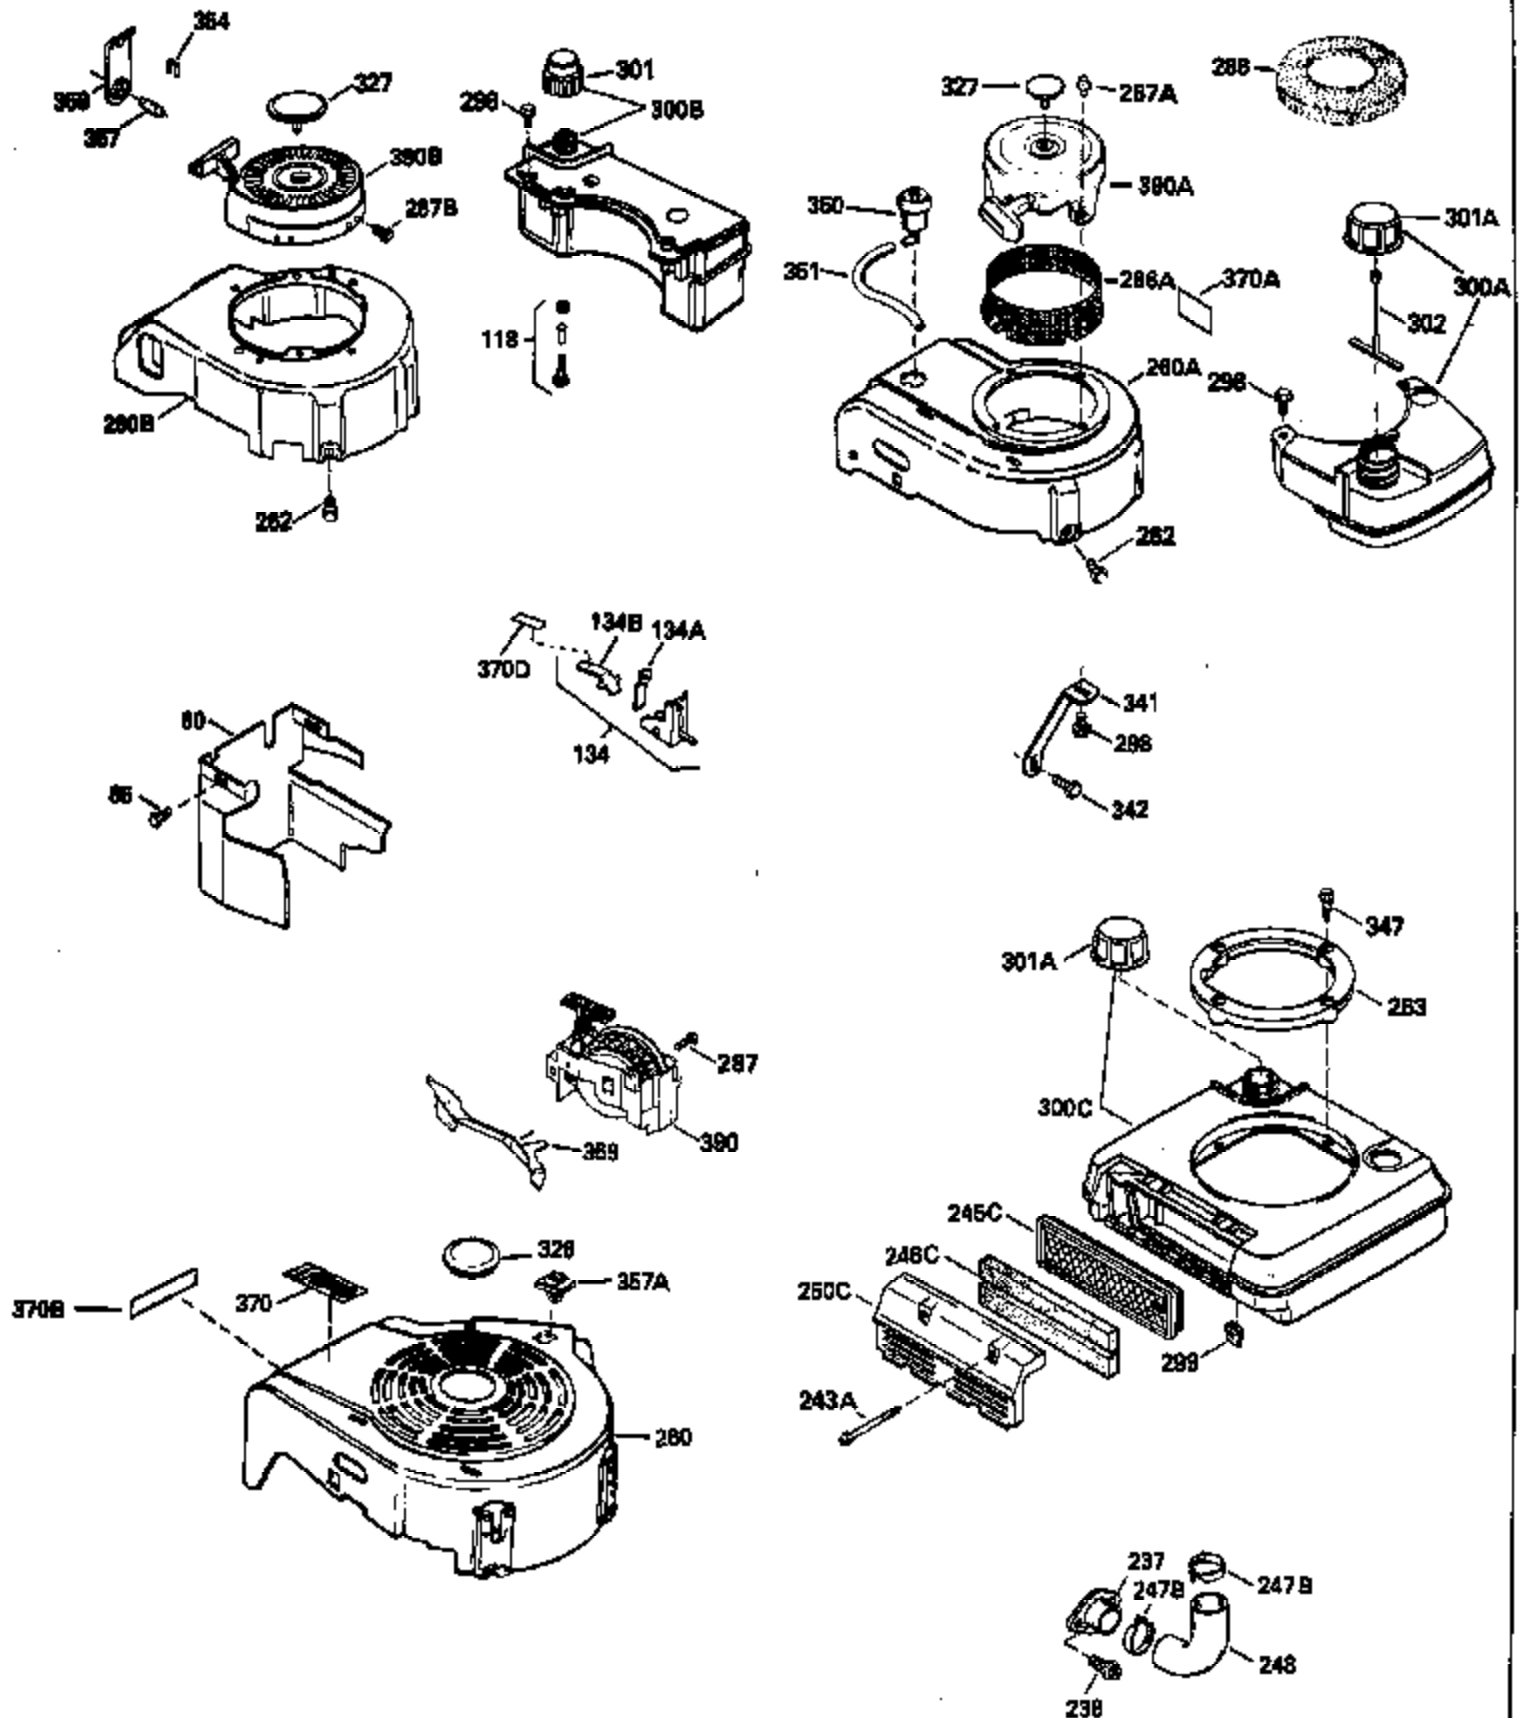

ILLUSTRATION SHOWS TYPICAL PARTS ONLY. ORDER BY PART NUMBER. PARTS NOT LISTED ARE SUPPLIED BY OEM.

Ref #	Part Number	Qty	Description
118	730194		Rope Guide Kit (Use as required with 34476 fuel tank)
238	650806		Screw, 10-32 x 5/8"
246C	35705		Filter, Pre-Air (Optional)
260A	34859		Housing, Blower
262	650831		Screw, 1/4-20 x 15/32"
286	35009		Screen, Starter cup
287A	650735		Screw, 10-24 x 3/8" (Use as required)
287A			Pop Rivet, (3/16" Dia.)(Purchase locally)
301	33032		Fuel Cap
370A	34346		Decal, Instruction
370	550223		Decal, Name
390A	590420A		Rewind Starter (Refer to Division 5, Section C, page 25 or Fiche 8, Grid G-7 for breakdown)