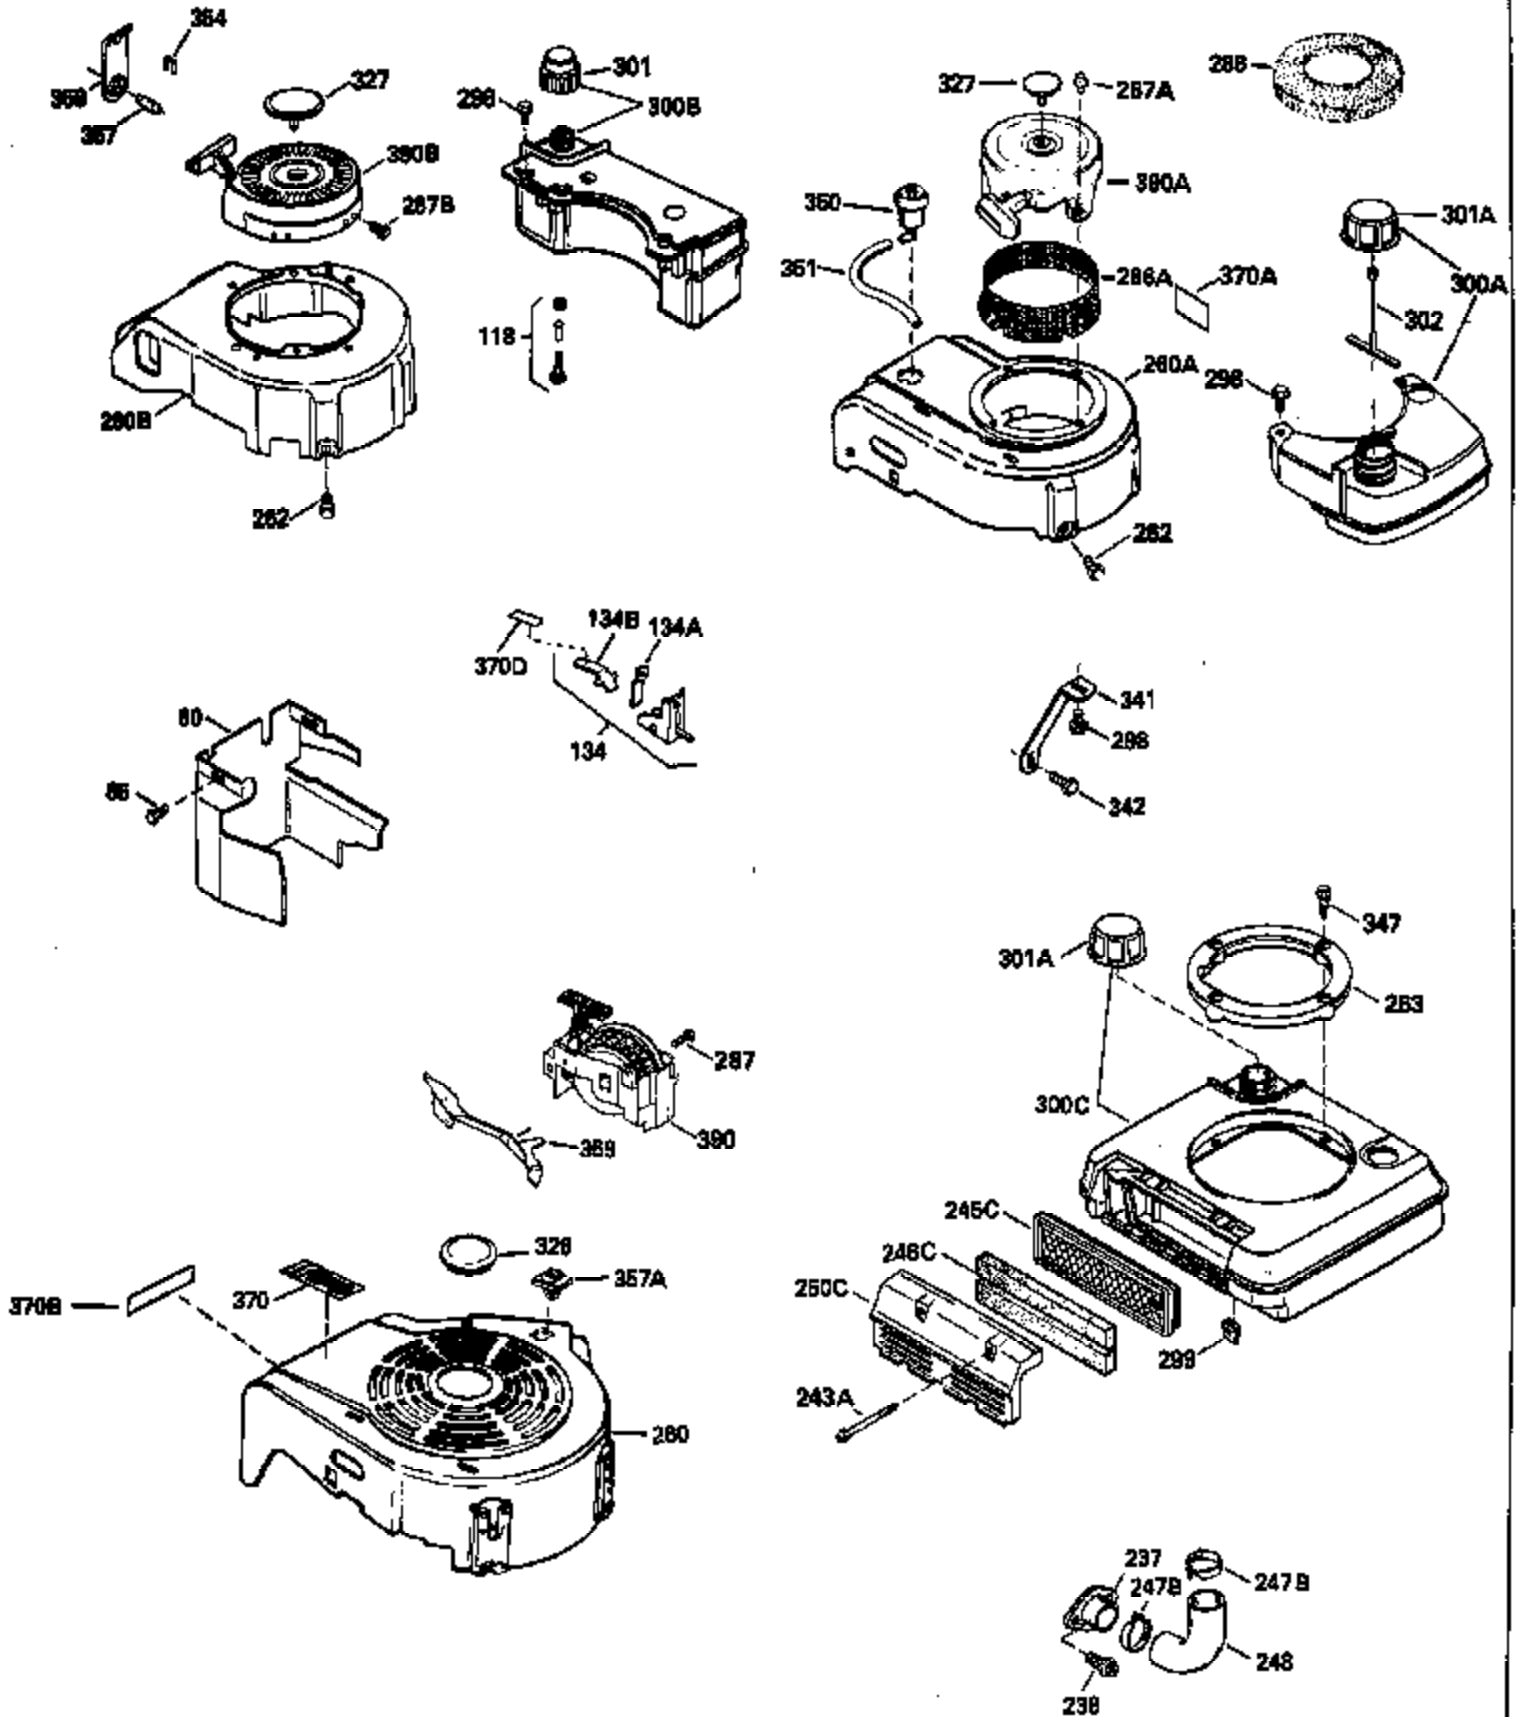

---

Ref #	Part Number	Qty	Description
420	730225		SAE 30, 4-Cycle Engine Oil (Quart)

---

ILLUSTRATION SHOWS TYPICAL PARTS ONLY. ORDER BY PART NUMBER. PARTS NOT LISTED ARE SUPPLIED BY OEM.

Ref #	Part Number	Qty	Description
118	730194		Rope Guide Kit (Use as required with 34476 fuel tank)
238	650806		Screw, 10-32 x 5/8"
246C	35705		Filter, Pre-Air (Optional)
260A	35491		Housing, Blower
262	650831		Screw, 1/4-20 x 15/32"
287B	650884		Screw, 8-32 x 1/2"
287A	650735		Screw, 10-24 x 3/8" (Use as required)
287A			Pop Rivet, (3/16" Dia.)(Purchase locally)
301	33032		Fuel Cap
327	35932		Plug, Starter
370	550223		Decal, Name
370A	34346		Decal, Instruction
390B	590635		Rewind Starter (Refer to Division 5, Section C, page 34 or Fiche 8, Grid G-9 for breakdown)