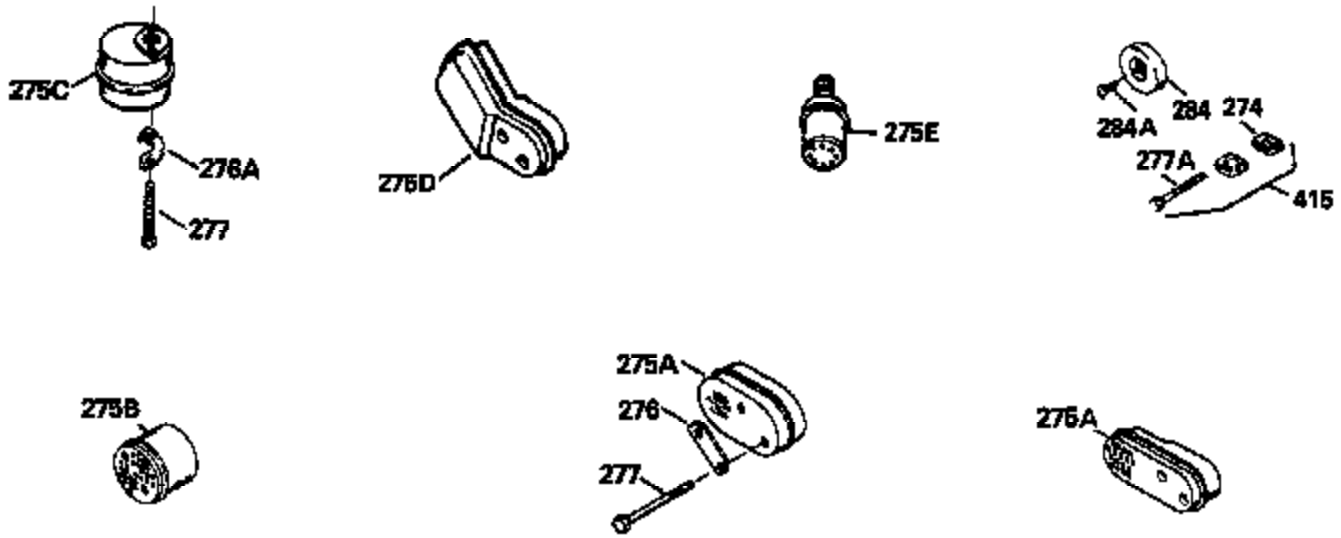

Ref #	Part Number	Qty	Description
210	27793		Clip, Conduit
211	28942		Screw, 10-32 x 3/8"
274	26754A		* Gasket, Exhaust (Use as required)
275A	391019		Muffler
277A	30063		Screw, 1/4-20 x 1/2" (Use as required)
277	650795		Screw, 1/4-20 x 2-1/4"
370F	34387		Decal, Instruction (Optional)
415	730162		Muffler Adap.Kit(Incl.274,277A)(Use a s req.)
430	730574		Debris Screen Kit (Incl. 370F,431-433)(Opt.)
431	35596		Screen, Debris (Optional)
432	35597		Bracket, Debris screen (Optional)
433	650910		Screw, 8-32 x 1/4" (Optional)