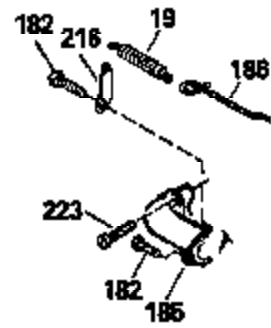

Ref #	Part Number	Qty	Description
19	31361		Spring, Extension
69	35261		* Gasket, Mounting flange
182	6201		Screw, 1/4-28 x 7/8"
185	31384A		Pipe, Intake (Incl. 224)
186	34337		Link, Governor spring
209	30200		Screw, 10-24 x 9/16"
223	650451		Screw, 1/4-20 x 1"
238	650806		Screw, 10-32 x 5/8"
246B	35435		Filter, Pre-Air (Use as required)