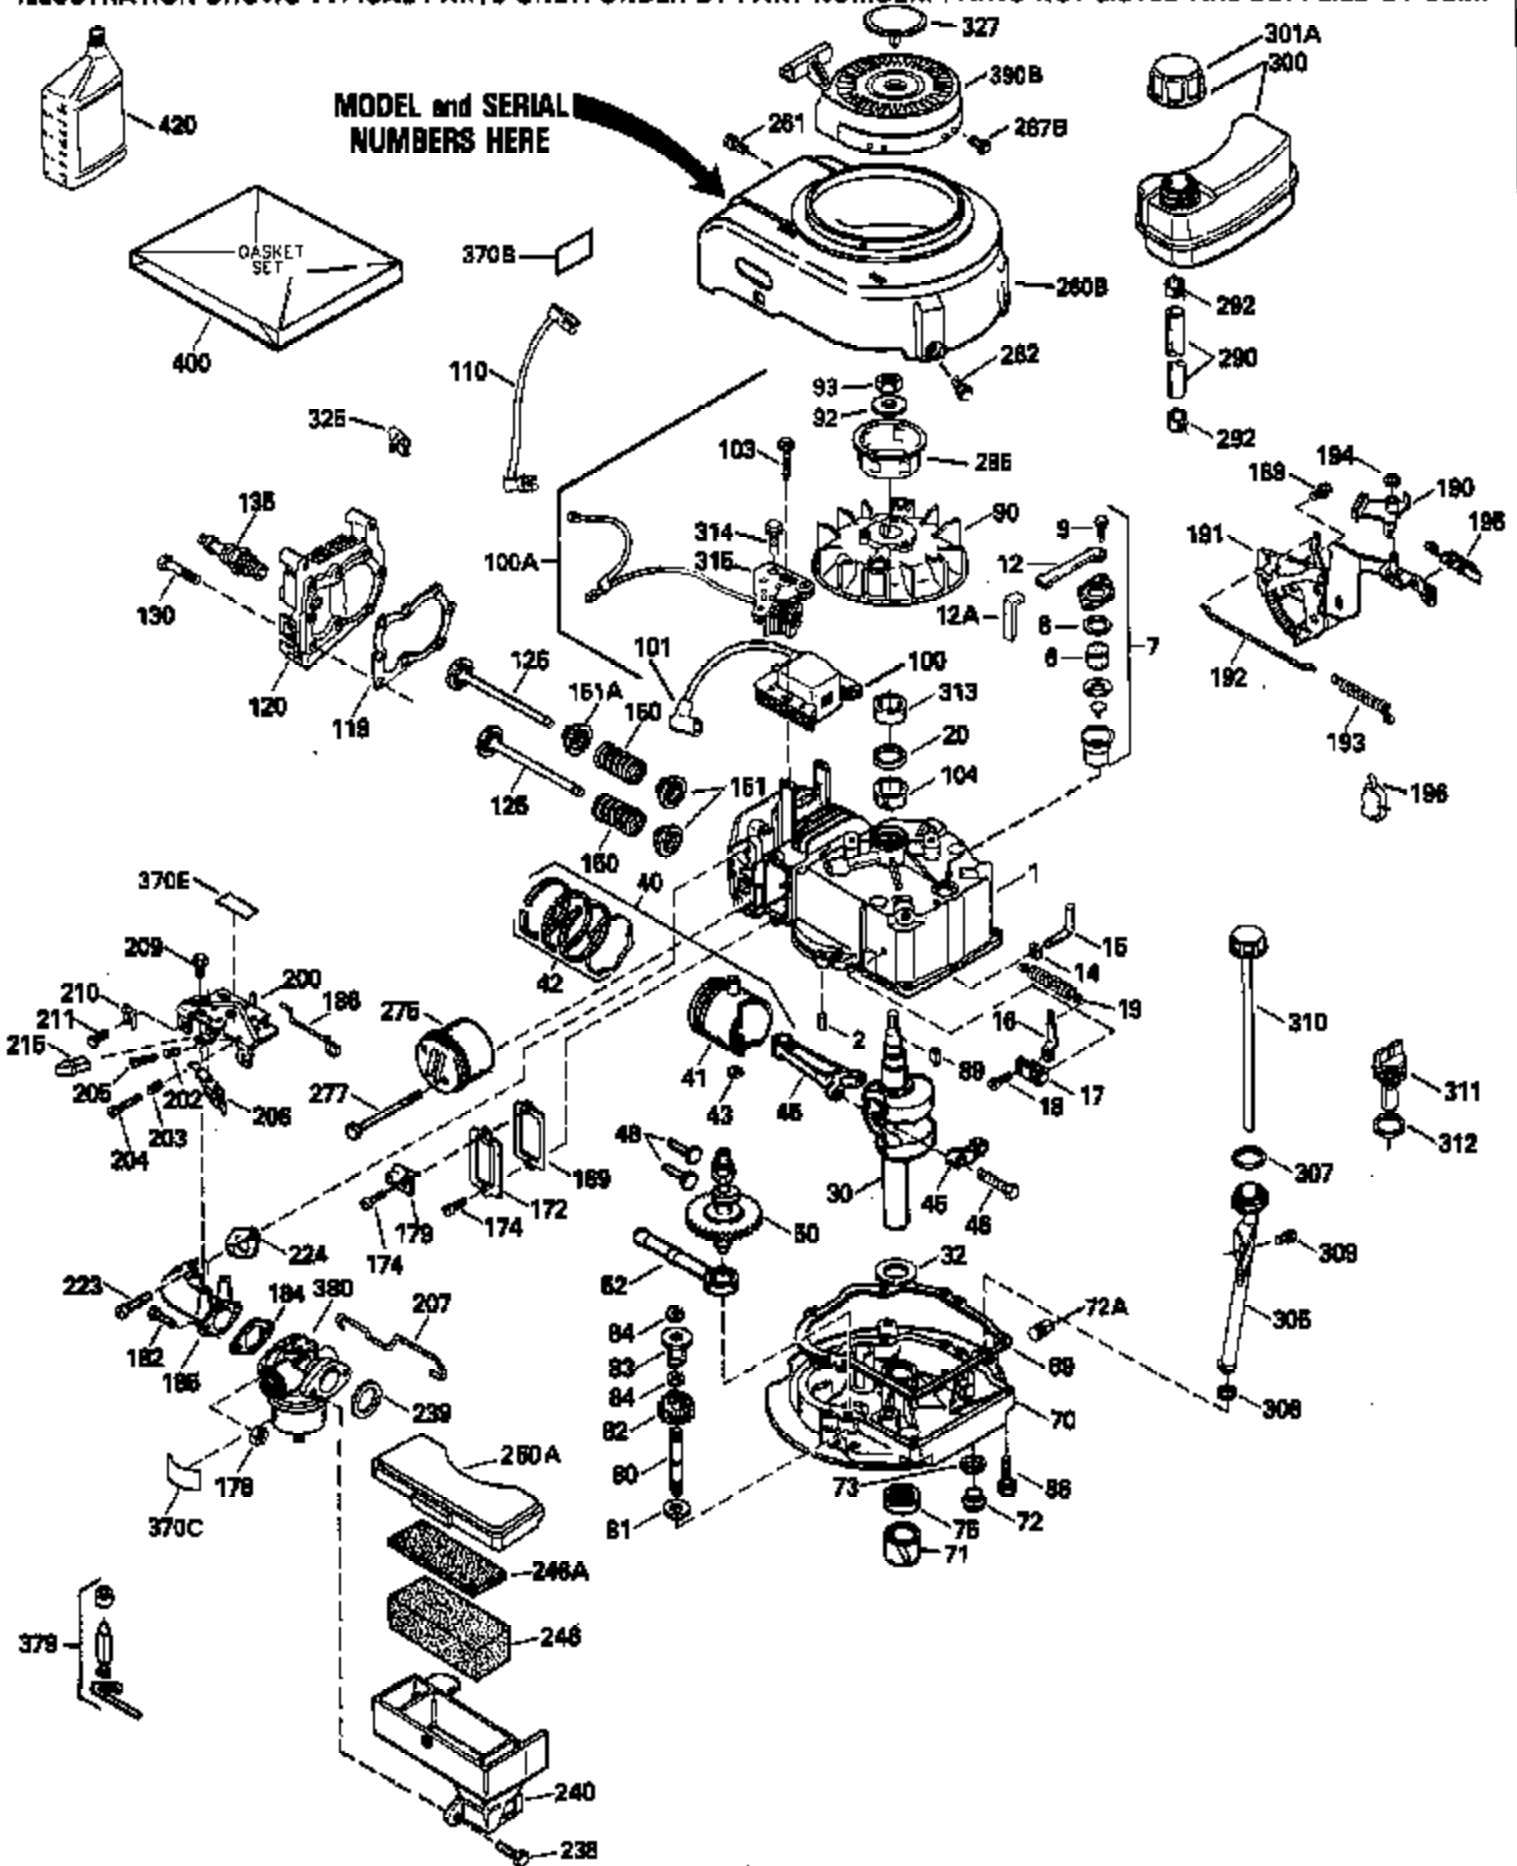

ILLUSTRATION SHOWS TYPICAL PARTS ONLY. ORDER BY PART NUMBER. PARTS NOT LISTED ARE SUPPLIED BY OEM.

Ref #	Part Number	Qty	Description
1	34975		Cylinder Ass'y. (Incl. 2, 8, 9 & 20) (2-1/2")
2	26727		Pin, Dowel
6	33734		Element, Breather
7	34214A		Breather Ass'y. (Incl. 6, 8, 9, 12 & 12A)
8	33735		* Gasket, Breather
9	30200		Screw, 10-24 x 9/16"
12	33886		Tube, Breather
14	28277		Washer
15	30589		Rod, Governor (Incl. 14)
16	31383A		Lever, Governor
17	31335		Clamp, Governor lever
18	650548		Screw, 8-32 x 5/16"
19	31361		Spring, Extension
20	32600		Seal, Oil
30	34463		Crankshaft Ass'y.
40	34514		Piston, Pin & Ring Set (Std.) (2-1/2" Bore)
40	34515		Piston, Pin & Ring Set (.010" OS)
40	34516		Piston, Pin & Ring Set (.020" OS)
41	32538B		Piston & Pin Ass'y. (Incl. 43)(Std.)(2-1/2")
41	32548B		Piston & Pin Ass'y. (Incl. 43) (.010" OS)
41	32549B		Piston & Pin Ass'y. (Incl. 43) (.020" OS)
42	28986		Ring Set (Std.) (2-1/2" Bore)
42	28987		Ring Set (.010" OS)
42	28988		Ring Set (.020" OS)
43	20381		Ring, Piston pin retaining
45	30963B		Rod Assy., Connecting (Incl. 46)
46	32610A		Bolt, Connecting rod
48	27241		Lifter, Valve
50	33148A		Camshaft
52	29914		Oil Pump Assy.
69	35261		* Gasket, Mounting flange
70	30571A		Flange Ass'y. (Incl. 72, 73, 75, 80 & 311)
72A	9556		Plug, Pipe
72	30572		Plug, Oil drain (Incl. 73)
73	28833		* Drain Plug Gasket (Not req. W/plastic plug)
75	26208		Seal, Oil
80	30574		Shaft, Governor
81	30590A		Washer, Flat
82	30591		Gear Assy., Governor (Incl. 81)
83	30588A		Spool, Governor
84	29193		Ring, Retaining
86	650488		Screw, 1/4-20 x 1-1/4"
89	611004		Flywheel Key
90	611046A		Flywheel
92	650815		Washer, Belleville
93	650816		Nut, Flywheel
100	730207		Magneto-to-Solid State Conversion Kit (Includes solid state module, solid state flywheel key, and instructions.)(Use as required on external ignition engines only.)
100	34443A		Solid State Assy.
103	650814		Screw, Torx T-15, 10-24 x 1"
110	34231		Ground Wire
119	29953C		* Gasket, Cylinder head
120	34335		Head, Cylinder
125	29313C		Exhaust Valve (Std.) (Incl. 151)
125	29315C		Exhaust Valve (1/32" OS) (Incl. 151)
126	29314B		Intake Valve (Std.) (Incl. 151)