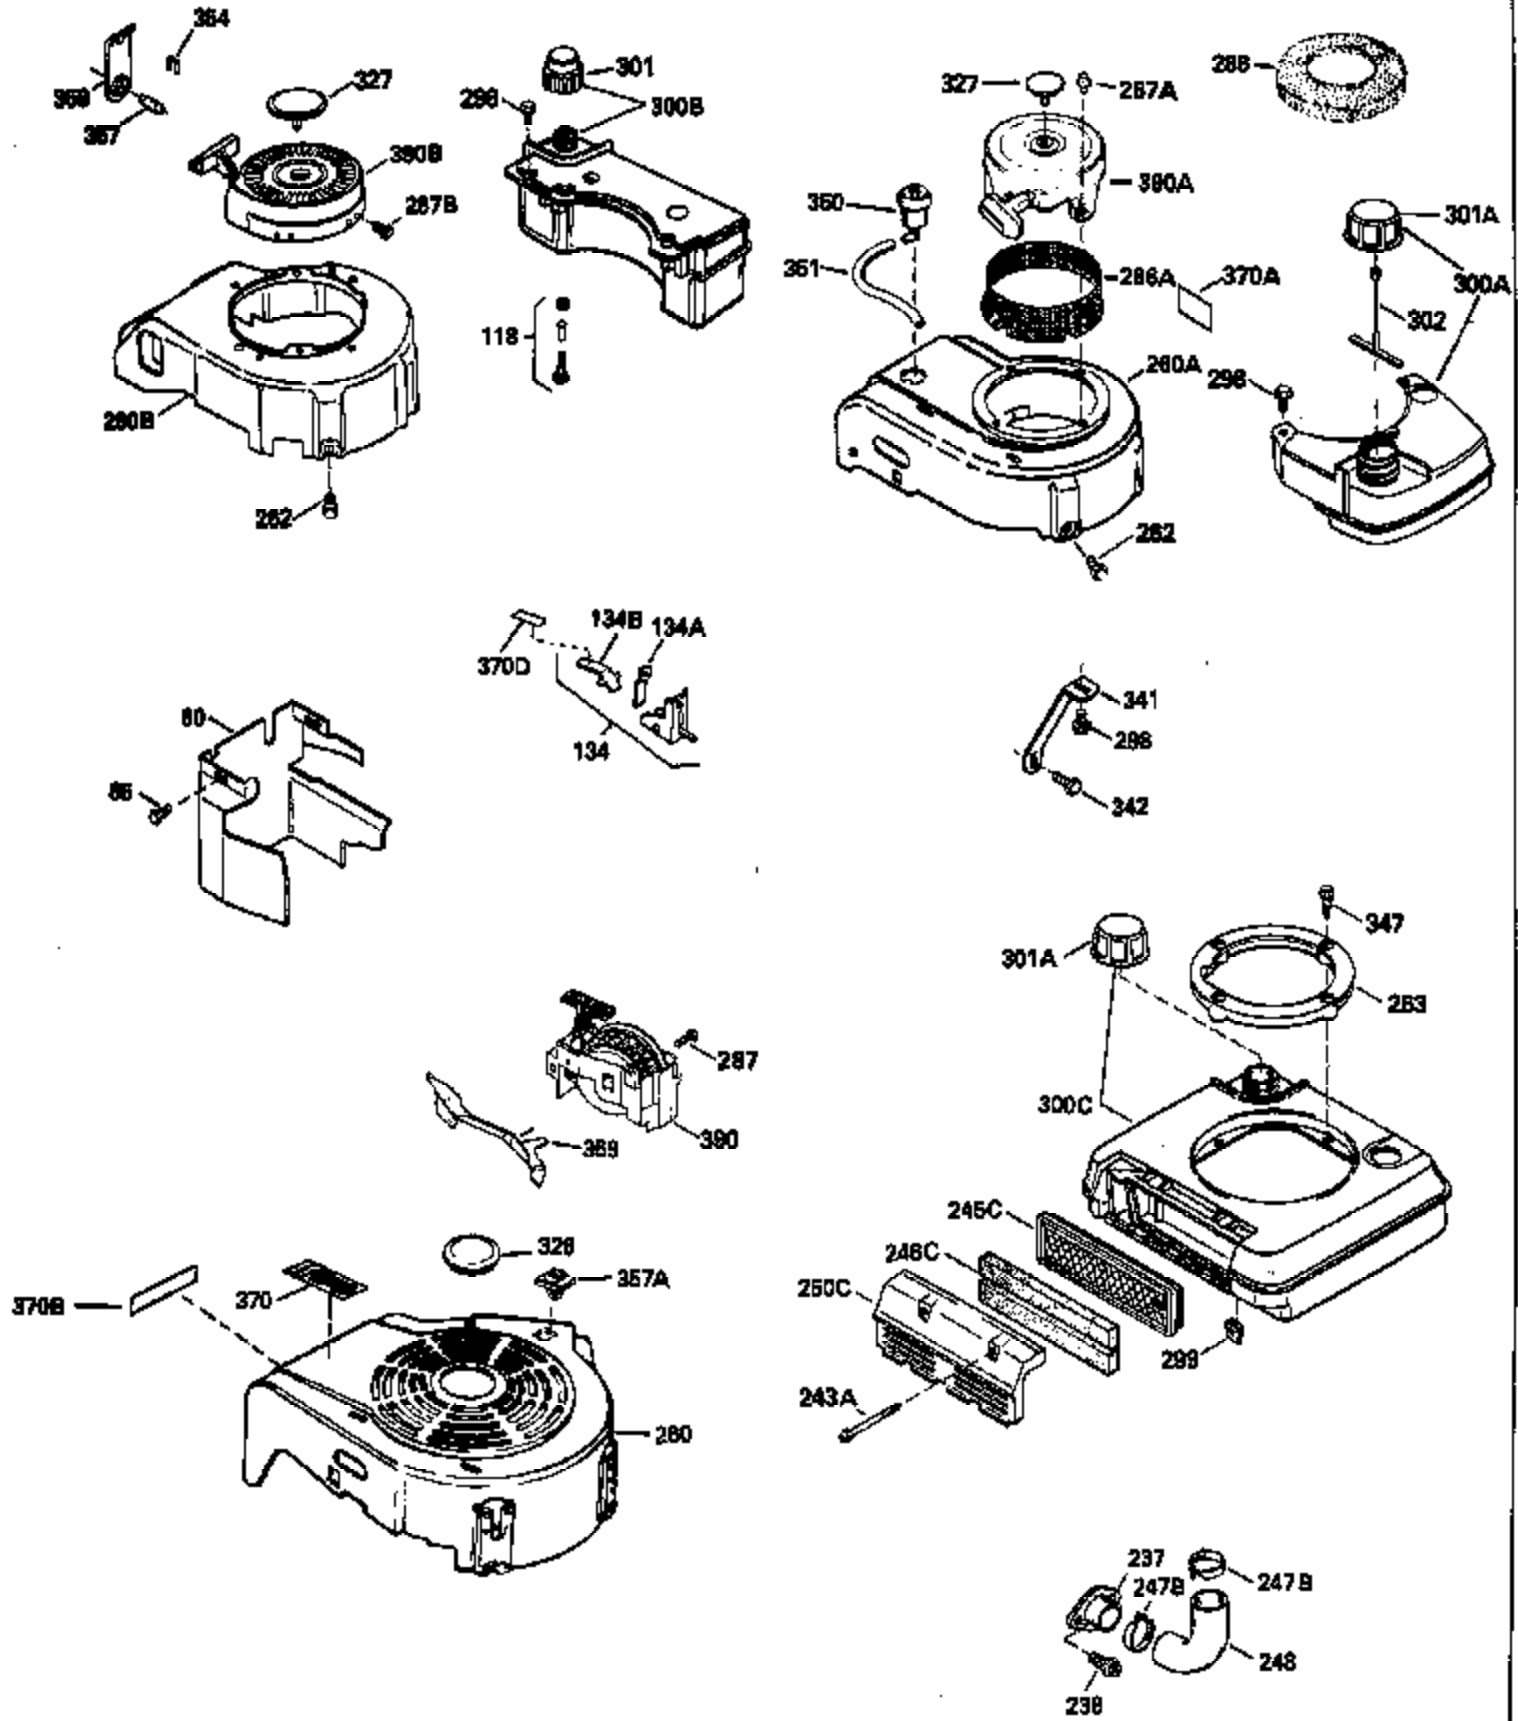

ILLUSTRATION SHOWS TYPICAL PARTS ONLY. ORDER BY PART NUMBER. PARTS NOT LISTED ARE SUPPLIED BY OEM.

Ref #	Part Number	Qty	Description
118	730194		Rope Guide Kit (Use as required with 34476 fuel tank)
238	650806		Screw, 10-32 x 5/8"
246C	35705		Filter, Pre-Air (Optional)
260A	34859		Housing, Blower
262	650831		Screw, 1/4-20 x 15/32"
286	35009		Screen, Starter cup
287A	650735		Screw, 10-24 x 3/8" (Use as required)
287A			Pop Rivet, (3/16" Dia.)(Purchase locally)
301	33032		Fuel Cap
370A	34346		Decal, Instruction
370	550223		Decal, Name
390A	590420A		Rewind Starter (Refer to Division 5, Section C, page 25 or Fiche 8, Grid G-7 for breakdown)