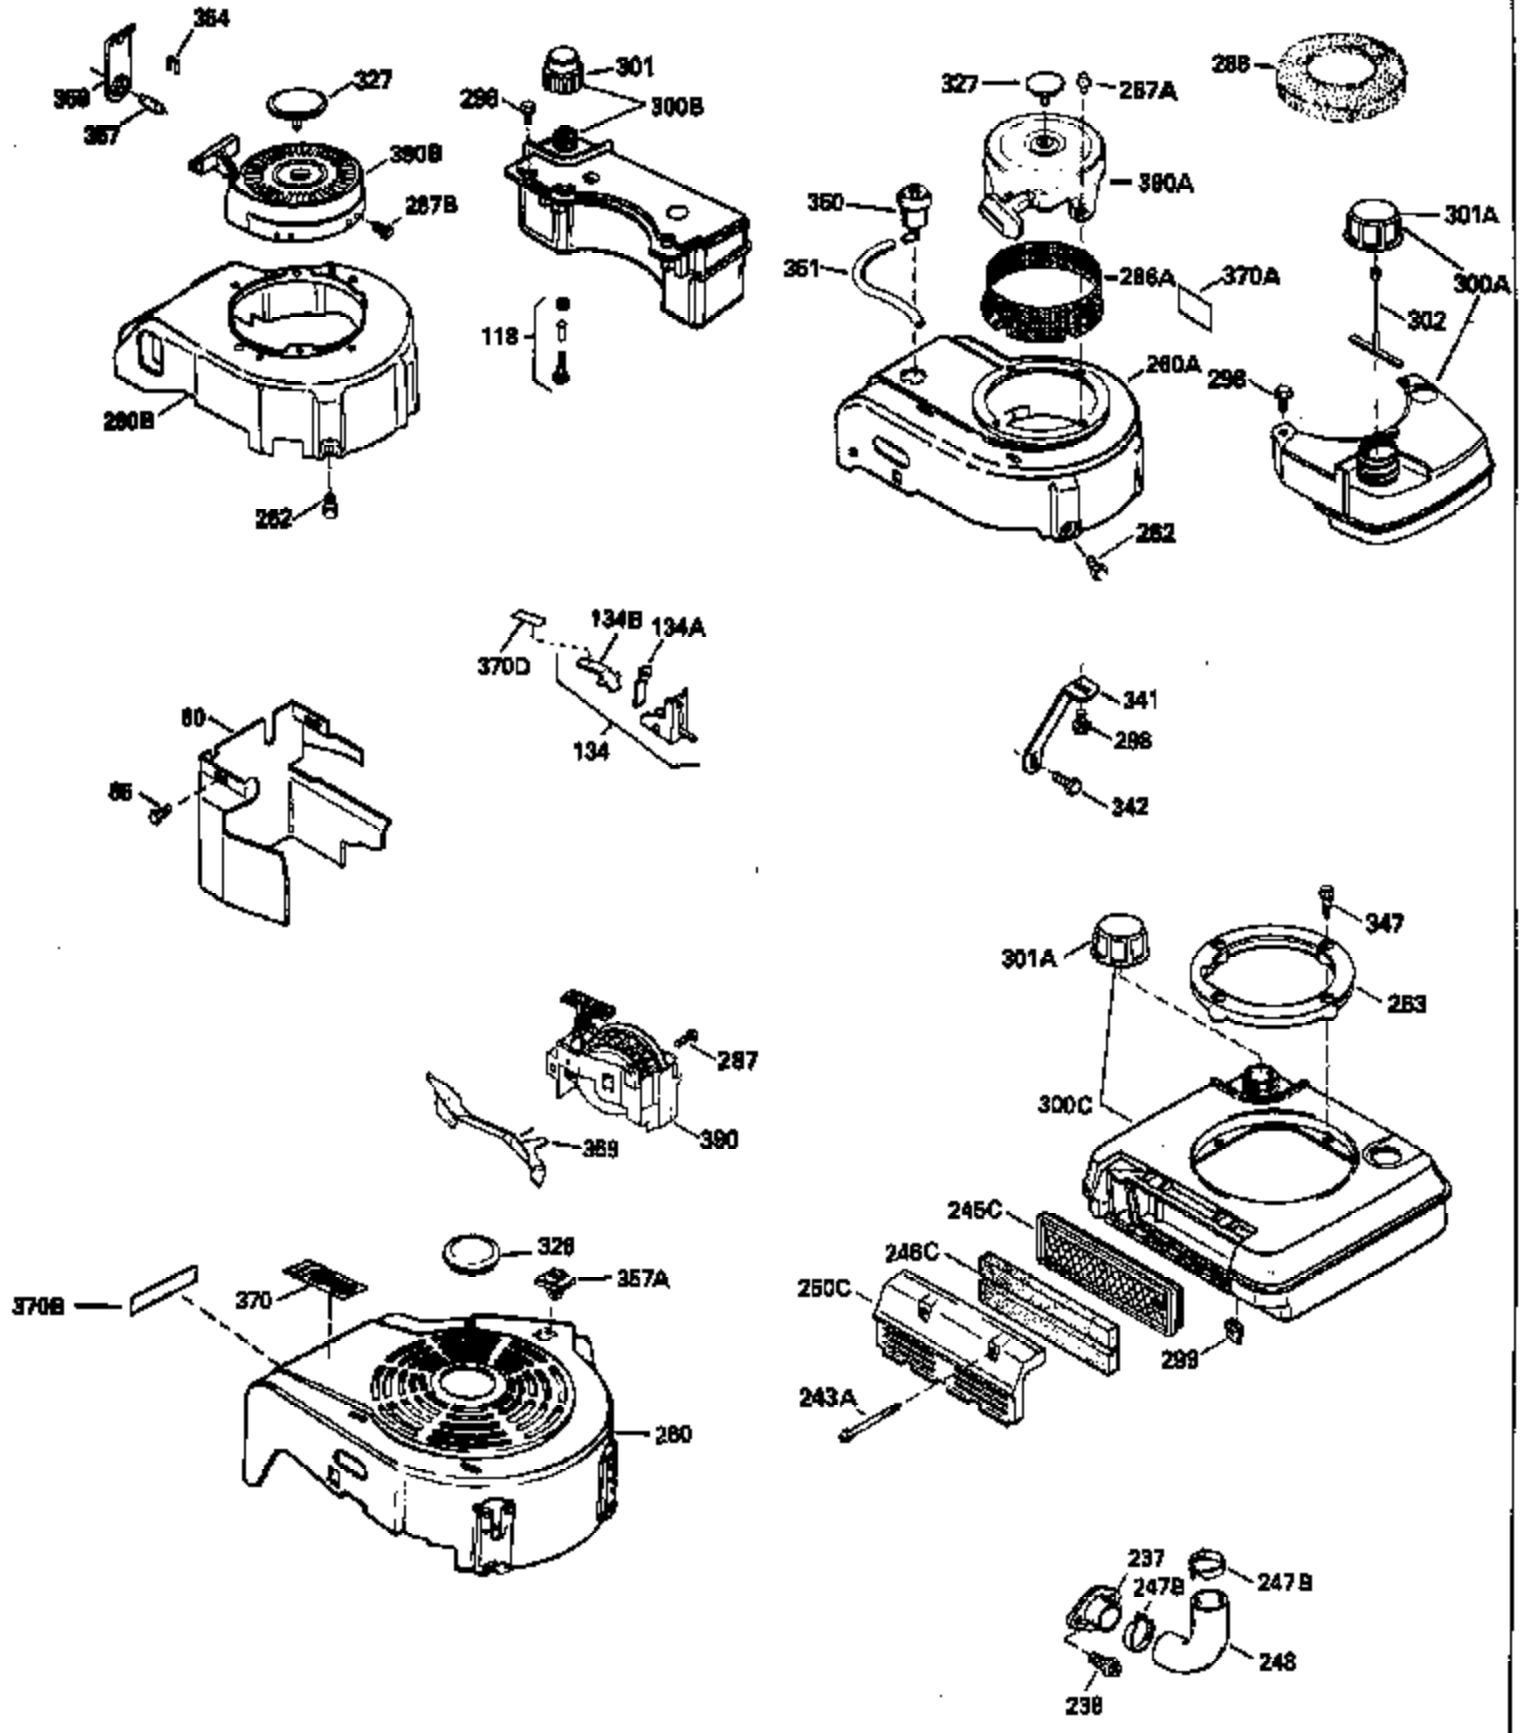

ILLUSTRATION SHOWS TYPICAL PARTS ONLY. ORDER BY PART NUMBER. PARTS NOT LISTED ARE SUPPLIED BY OEM.

Ref #	Part Number	Qty	Description
118	730194		Rope Guide Kit (Use as required with 34476 fuel tank)
238	650806		Screw, 10-32 x 5/8"
246C	35705		Filter, Pre-Air (Optional)
260A	35476		Housing, Blower
262	650831		Screw, 1/4-20 x 15/32"
287A	650735		Screw, 10-24 x 3/8" (Use as required)
287A			Pop Rivet, (3/16" Dia.)(Purchase locally)
301	33032		Fuel Cap
370A	34346		Decal, Instruction
370	550223		Decal, Name
390A	590420A		Rewind Starter (Refer to Division 5, Section C, page 25 or Fiche 8, Grid G-7 for breakdown)