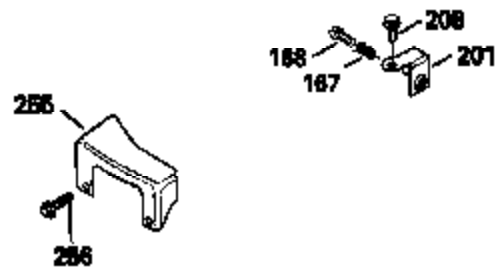

Ref #	Part Number	Qty	Description
19	31361		Spring, Extension
69	35261		* Gasket, Mounting flange
182	6201		Screw, 1/4-28 x 7/8"
185	31384A		Pipe, Intake (Incl. 224)
186	34337		Link, Governor spring
209	30200		Screw, 10-24 x 9/16"
223	650451		Screw, 1/4-20 x 1"
238	650806		Screw, 10-32 x 5/8"
246B	35435		Filter, Pre-Air (Use as required)