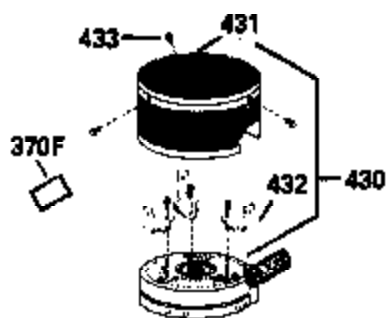

---

Ref #	Part Number	Qty	Description
420	730225		SAE 30, 4-Cycle Engine Oil (Quart)

---

Ref #	Part Number	Qty	Description
118	730194		Rope Guide Kit (Use as required with 34476 fuel tank)
238	650806		Screw, 10-32 x 5/8"
246C	35705		Filter, Pre-Air (Optional)
260A	35491		Housing, Blower
262	650831		Screw, 1/4-20 x 15/32"
287B	650884		Screw, 8-32 x 1/2"
287A	650735		Screw, 10-24 x 3/8" (Use as required)
287A			Pop Rivet, (3/16" Dia.)(Purchase locally)
301	33032		Fuel Cap
327	35932		Plug, Starter
370	550223		Decal, Name
370A	34346		Decal, Instruction
390B	590635		Rewind Starter (Refer to Division 5, Section C, page 34 or Fiche 8, Grid G-9 for breakdown)