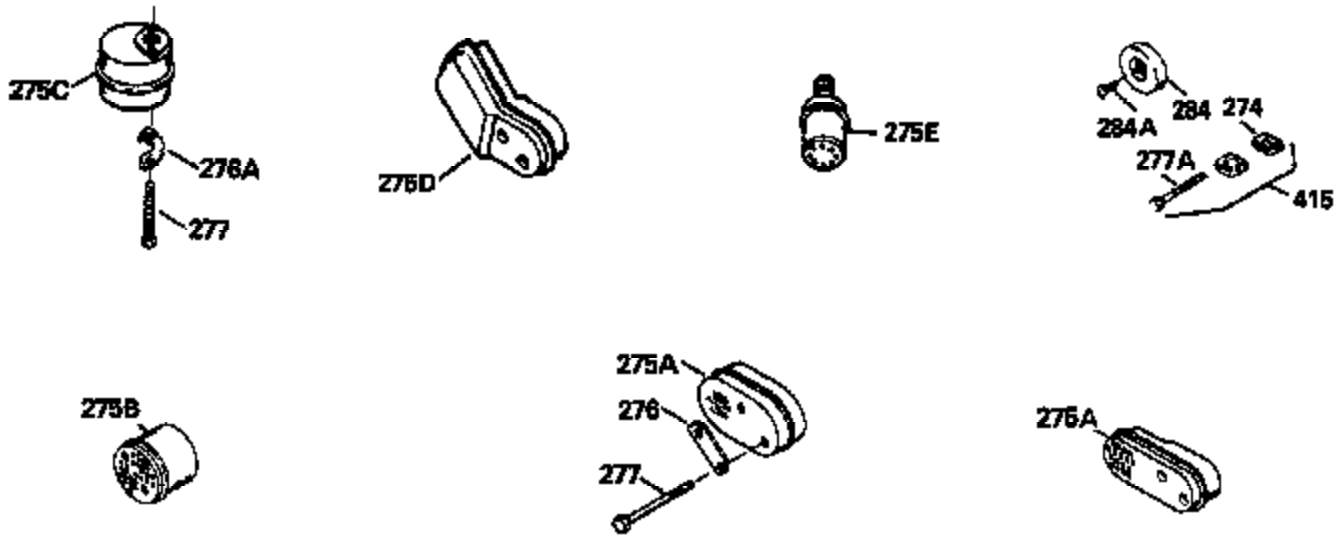

---

Ref #	Part Number	Qty	Description
420	730225		SAE 30, 4-Cycle Engine Oil (Quart)

---

Ref #	Part Number	Qty	Description
118	730194		Rope Guide Kit (Use as required with 34476 fuel tank)
238	650806		Screw, 10-32 x 5/8"
246C	35705		Filter, Pre-Air (Optional)
260A	35491		Housing, Blower
262	650831		Screw, 1/4-20 x 15/32"
287B	650884		Screw, 8-32 x 1/2"
287A	650735		Screw, 10-24 x 3/8" (Use as required)
287A			Pop Rivet, (3/16" Dia.)(Purchase locally)
301	33032		Fuel Cap
327	35932		Plug, Starter
370	550223		Decal, Name
370A	34346		Decal, Instruction
390B	590635		Rewind Starter (Refer to Division 5, Section C, page 34 or Fiche 8, Grid G-9 for breakdown)