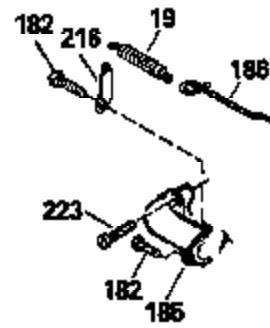

Ref #	Part Number	Qty	Description
19	31361		Spring, Extension
69	35261		* Gasket, Mounting flange
182	6201		Screw, 1/4-28 x 7/8"
185	31384A		Pipe, Intake (Incl. 224)
186	34337		Link, Governor spring
209	30200		Screw, 10-24 x 9/16"
223	650451		Screw, 1/4-20 x 1"
238	650806		Screw, 10-32 x 5/8"
246B	35435		Filter, Pre-Air (Use as required)