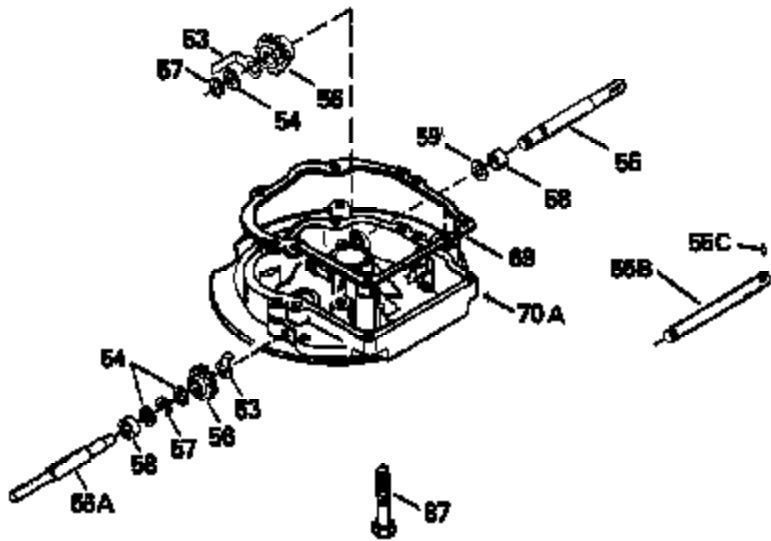

Ref #	Part Number	Qty	Description
19	31361		Spring, Extension
69	35261		* Gasket, Mounting flange
182	6201		Screw, 1/4-28 x 7/8"
185	31384A		Pipe, Intake (Incl. 224)
186	34337		Link, Governor spring
209	30200		Screw, 10-24 x 9/16"
223	650451		Screw, 1/4-20 x 1"
238	650806		Screw, 10-32 x 5/8"
246B	35435		Filter, Pre-Air (Use as required)