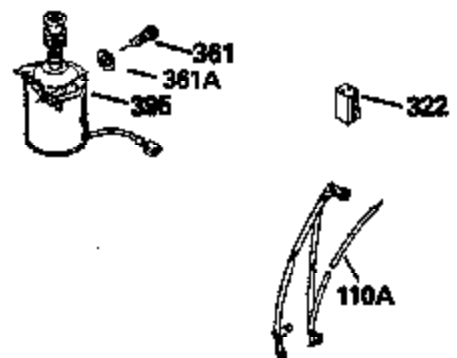

---

Ref #	Part Number	Qty	Description
420	730225		SAE 30, 4-Cycle Engine Oil (Quart)

---

Ref #	Part Number	Qty	Description
118	730194		Rope Guide Kit (Use as required with 34476 fuel tank)
238	650806		Screw, 10-32 x 5/8"
246C	35705		Filter, Pre-Air (Optional)
260A	35491		Housing, Blower
262	650831		Screw, 1/4-20 x 15/32"
287B	650884		Screw, 8-32 x 1/2"
287A	650735		Screw, 10-24 x 3/8" (Use as required)
287A			Pop Rivet, (3/16" Dia.)(Purchase locally)
301	33032		Fuel Cap
327	35932		Plug, Starter
370	550223		Decal, Name
370A	34346		Decal, Instruction
390B	590635		Rewind Starter (Refer to Division 5, Section C, page 34 or Fiche 8, Grid G-9 for breakdown)