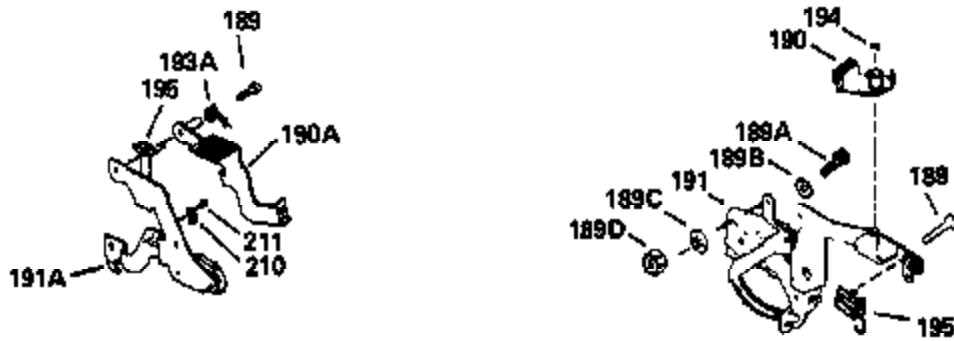

---

Ref #	Part Number	Qty	Description
420	730225		SAE 30, 4-Cycle Engine Oil (Quart)

---

Ref #	Part Number	Qty	Description
118	730194		Rope Guide Kit (Use as required with 34476 fuel tank)
238	650806		Screw, 10-32 x 5/8"
246C	35705		Filter, Pre-Air (Optional)
260A	35491		Housing, Blower
262	650831		Screw, 1/4-20 x 15/32"
287B	650884		Screw, 8-32 x 1/2"
287A	650735		Screw, 10-24 x 3/8" (Use as required)
287A			Pop Rivet, (3/16" Dia.)(Purchase locally)
301	33032		Fuel Cap
327	35932		Plug, Starter
370	550223		Decal, Name
370A	34346		Decal, Instruction
390B	590635		Rewind Starter (Refer to Division 5, Section C, page 34 or Fiche 8, Grid G-9 for breakdown)