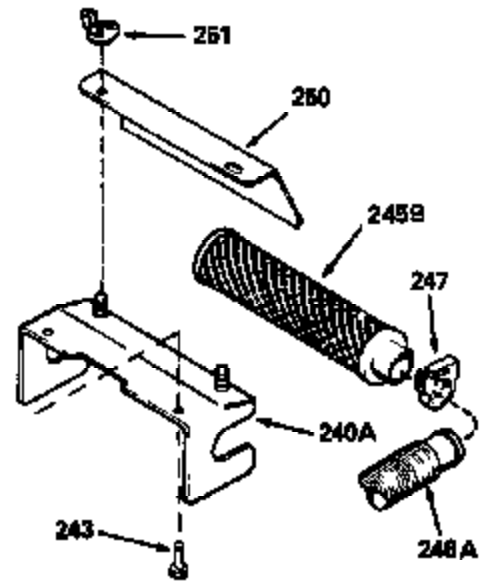

---

Ref #	Part Number	Qty	Description
420	730225		SAE 30, 4-Cycle Engine Oil (Quart)

---

Ref #	Part Number	Qty	Description
118	730194		Rope Guide Kit (Use as required with 34476 fuel tank)
238	650806		Screw, 10-32 x 5/8"
246C	35705		Filter, Pre-Air (Optional)
260A	35491		Housing, Blower
262	650831		Screw, 1/4-20 x 15/32"
287B	650884		Screw, 8-32 x 1/2"
287A	650735		Screw, 10-24 x 3/8" (Use as required)
287A			Pop Rivet, (3/16" Dia.)(Purchase locally)
301	33032		Fuel Cap
327	35932		Plug, Starter
370	550223		Decal, Name
370A	34346		Decal, Instruction
390B	590635		Rewind Starter (Refer to Division 5, Section C, page 34 or Fiche 8, Grid G-9 for breakdown)

Ref #	Part Number	Qty	Description
19	31361		Spring, Extension
69	35261		* Gasket, Mounting flange
182	6201		Screw, 1/4-28 x 7/8"
185	31384A		Pipe, Intake (Incl. 224)
186	34337		Link, Governor spring
209	30200		Screw, 10-24 x 9/16"
223	650451		Screw, 1/4-20 x 1"
238	650806		Screw, 10-32 x 5/8"
246B	35435		Filter, Pre-Air (Use as required)