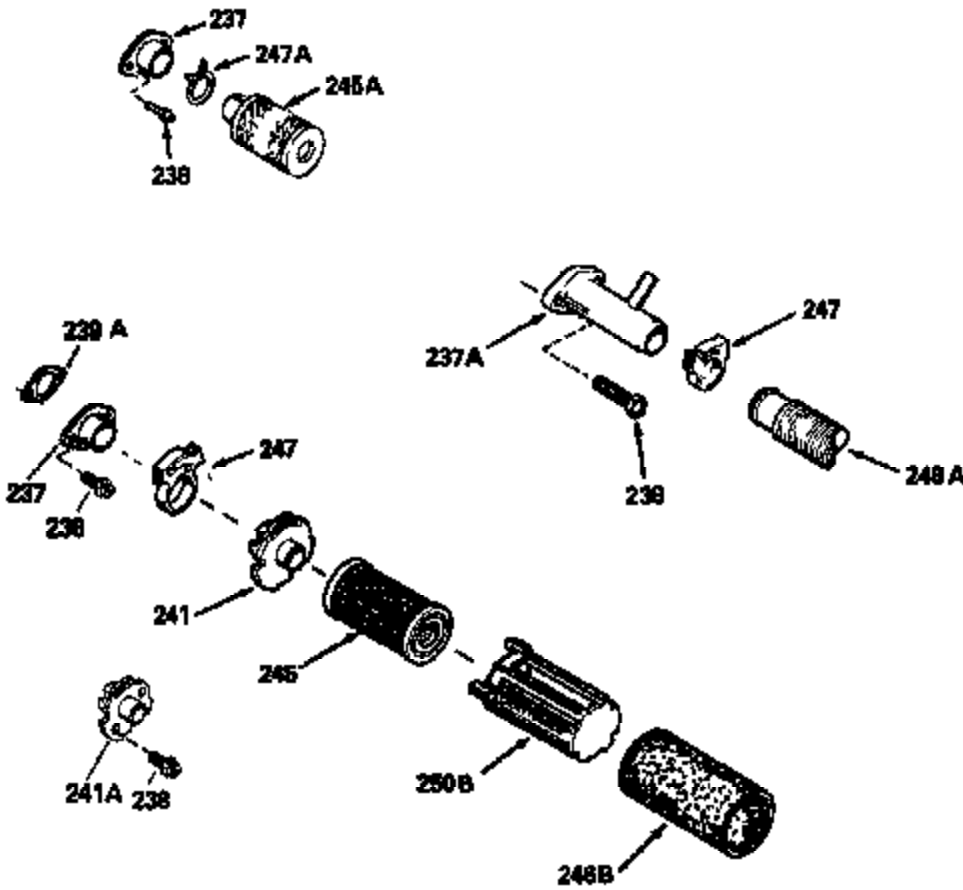

---

Ref #	Part Number	Qty	Description
420	730225		SAE 30, 4-Cycle Engine Oil (Quart)

---

Ref #	Part Number	Qty	Description
118	730194		Rope Guide Kit (Use as required with 34476 fuel tank)
238	650806		Screw, 10-32 x 5/8"
246C	35705		Filter, Pre-Air (Optional)
260A	35491		Housing, Blower
262	650831		Screw, 1/4-20 x 15/32"
287B	650884		Screw, 8-32 x 1/2"
287A	650735		Screw, 10-24 x 3/8" (Use as required)
287A			Pop Rivet, (3/16" Dia.)(Purchase locally)
301	33032		Fuel Cap
327	35932		Plug, Starter
370	550223		Decal, Name
370A	34346		Decal, Instruction
390B	590635		Rewind Starter (Refer to Division 5, Section C, page 34 or Fiche 8, Grid G-9 for breakdown)

Ref #	Part Number	Qty	Description
19	31361		Spring, Extension
69	35261		* Gasket, Mounting flange
182	6201		Screw, 1/4-28 x 7/8"
185	31384A		Pipe, Intake (Incl. 224)
186	34337		Link, Governor spring
209	30200		Screw, 10-24 x 9/16"
223	650451		Screw, 1/4-20 x 1"
238	650806		Screw, 10-32 x 5/8"
246B	35435		Filter, Pre-Air (Use as required)