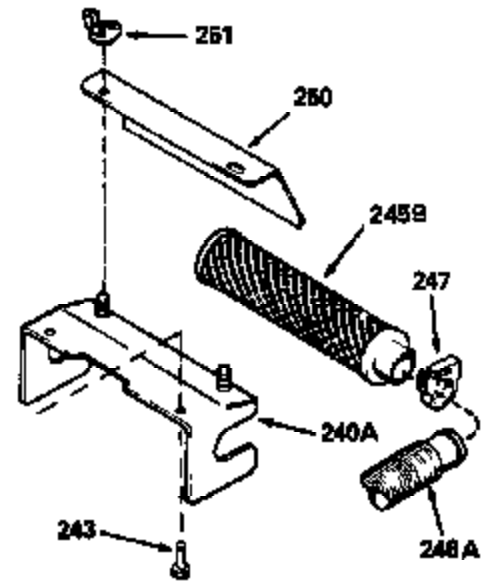

Ref #	Part Number	Qty	Description
19	31361		Spring, Extension
69	35261		* Gasket, Mounting flange
182	6201		Screw, 1/4-28 x 7/8"
185	31384A		Pipe, Intake (Incl. 224)
186	34337		Link, Governor spring
209	30200		Screw, 10-24 x 9/16"
223	650451		Screw, 1/4-20 x 1"
238	650806		Screw, 10-32 x 5/8"
246B	35435		Filter, Pre-Air (Use as required)