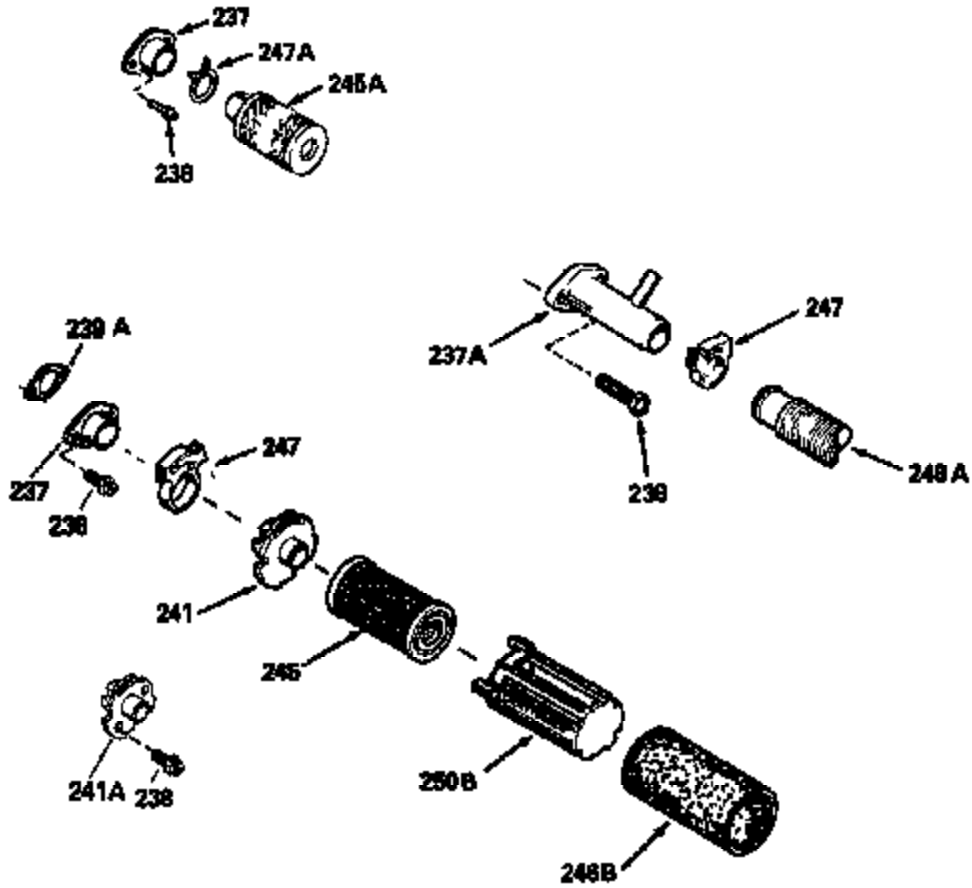

Ref #	Part Number	Qty	Description
19	31361		Spring, Extension
69	35261		* Gasket, Mounting flange
182	6201		Screw, 1/4-28 x 7/8"
185	31384A		Pipe, Intake (Incl. 224)
186	34337		Link, Governor spring
209	30200		Screw, 10-24 x 9/16"
223	650451		Screw, 1/4-20 x 1"
238	650806		Screw, 10-32 x 5/8"
246B	35435		Filter, Pre-Air (Use as required)