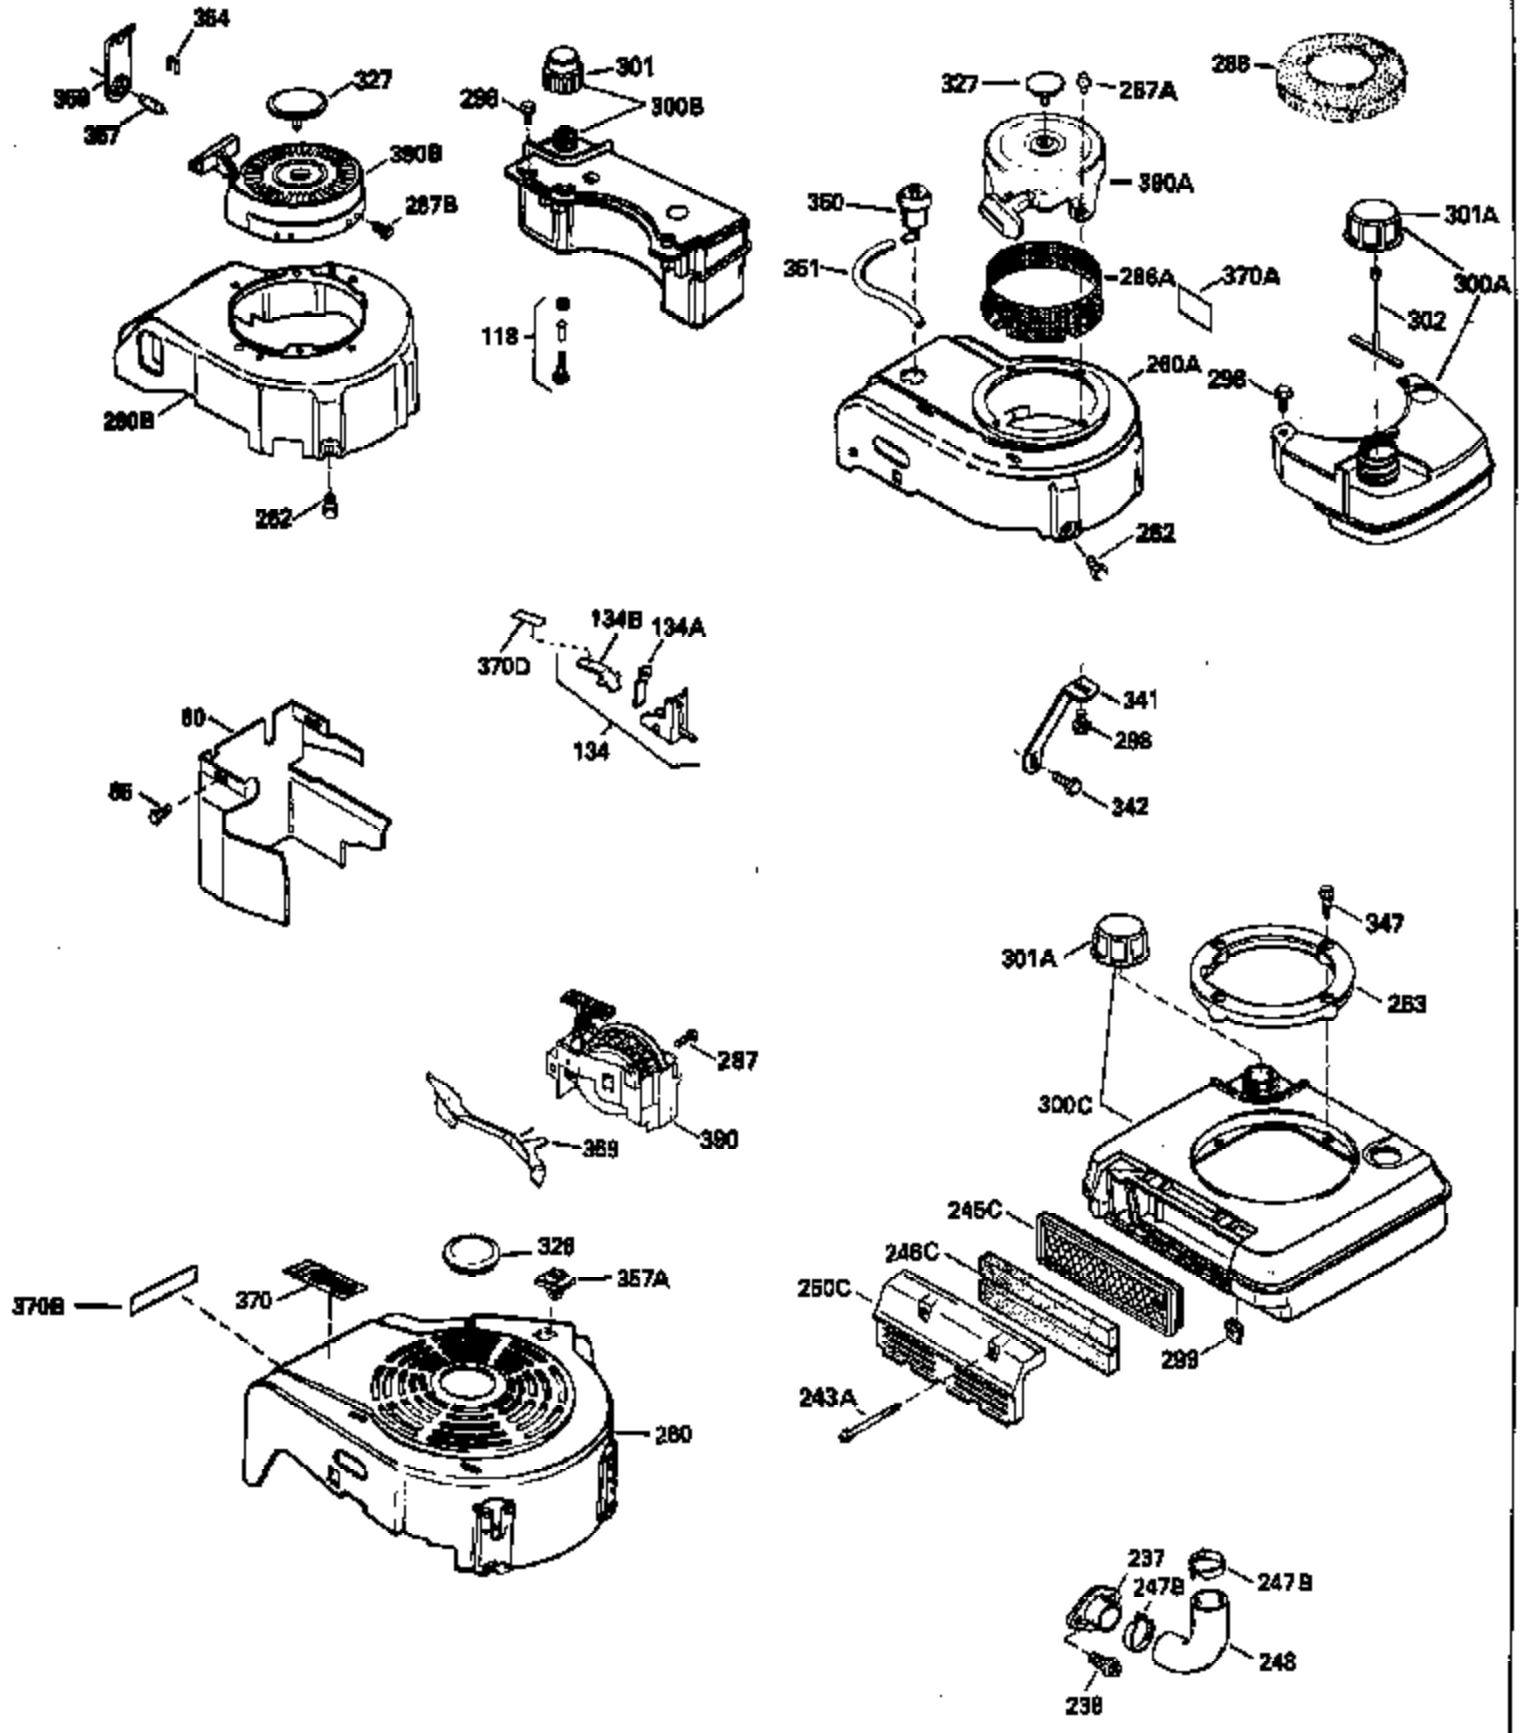

ILLUSTRATION SHOWS TYPICAL PARTS ONLY. ORDER BY PART NUMBER. PARTS NOT LISTED ARE SUPPLIED BY OEM.

Ref #	Part Number	Qty	Description
118	730194		Rope Guide Kit (Use as required with 34476 fuel tank)
238	650806		Screw, 10-32 x 5/8"
246C	35705		Filter, Pre-Air (Optional)
260	34932		Housing, Blower
262	650831		Screw, 1/4-20 x 15/32"
287	650802		Screw, 1/4-20 x 5/8"
287A	650735		Screw, 10-24 x 3/8" (Use as required)
287A			Pop Rivet, (3/16" Dia.)(Purchase locally)
301	33032		Fuel Cap
326	34113		Plug, Screen
370	550223		Decal, Name
370A	34346		Decal, Instruction
390	590531		Side Mount Rewind Starter (Refer to Division 5, Section C, page 32 or Fiche 8, Grid G-8 for breakdown)