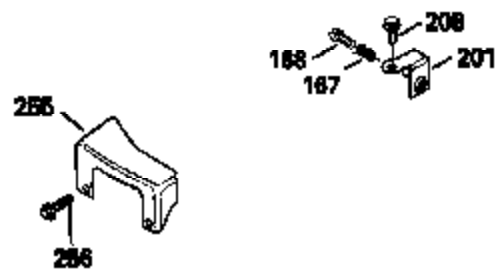

Ref #	Part Number	Qty	Description
19	31361		Spring, Extension
69	35261		* Gasket, Mounting flange
182	6201		Screw, 1/4-28 x 7/8"
185	31384A		Pipe, Intake (Incl. 224)
186	34337		Link, Governor spring
209	30200		Screw, 10-24 x 9/16"
223	650451		Screw, 1/4-20 x 1"
238	650806		Screw, 10-32 x 5/8"
246B	35435		Filter, Pre-Air (Use as required)