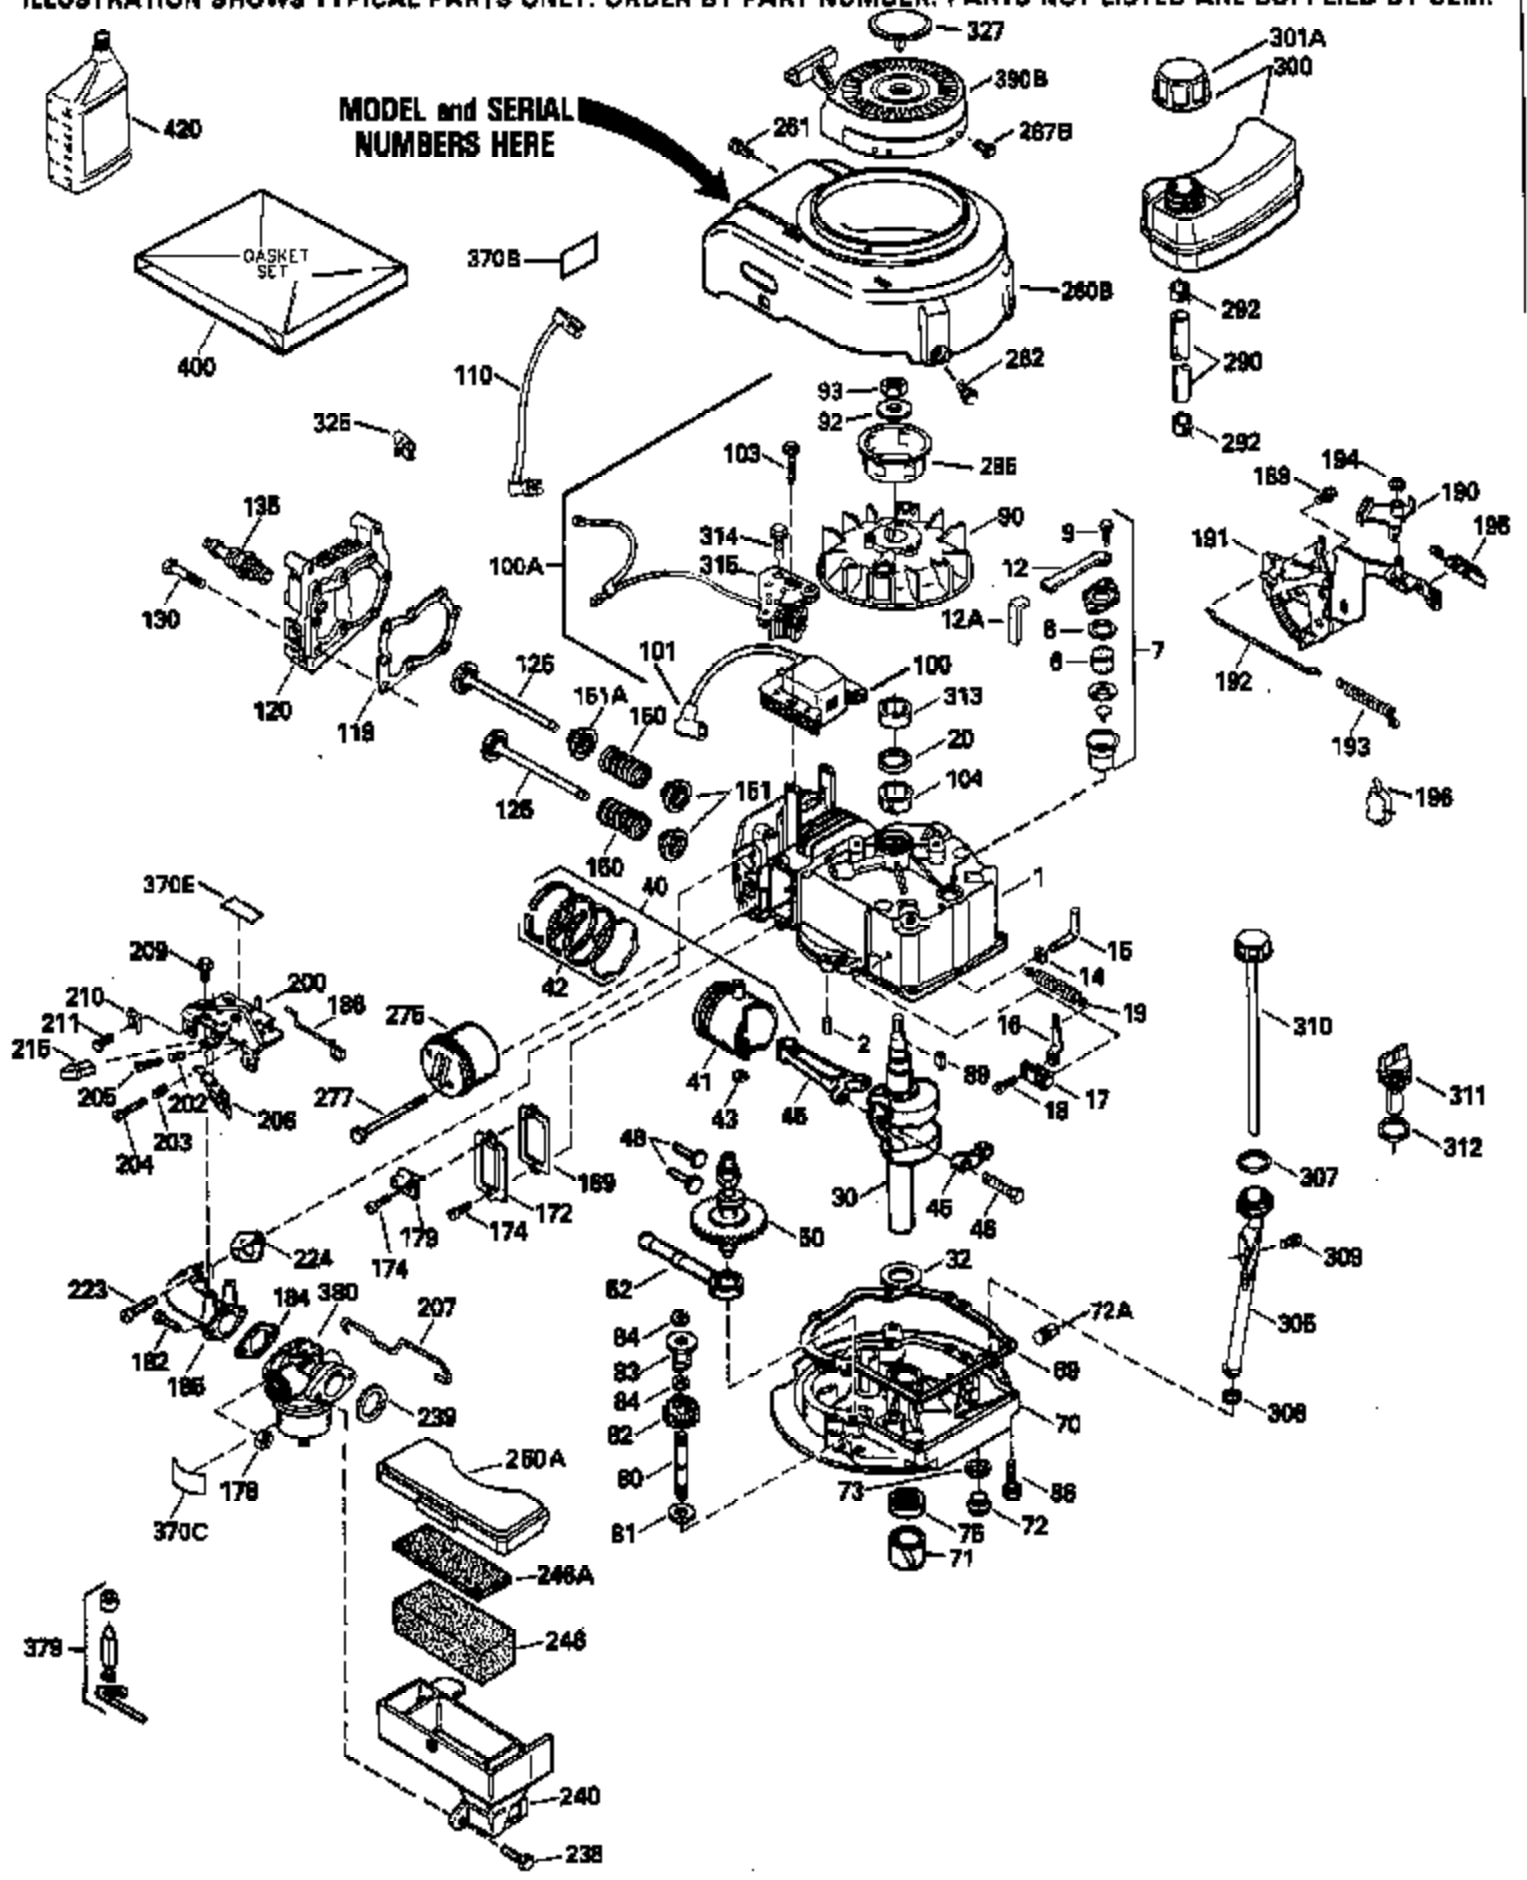

ILLUSTRATION SHOWS TYPICAL PARTS ONLY. ORDER BY PART NUMBER. PARTS NOT LISTED ARE SUPPLIED BY OEM.

Ref #	Part Number	Qty	Description
1	34975		Cylinder Ass'y. (Incl. 2, 8, 9 & 20) (2-1/2")
2	26727		Pin, Dowel
6	33734		Element, Breather
7	34214A		Breather Ass'y. (Incl. 6, 8, 9, 12 & 12A)
8	33735		* Gasket, Breather
9	30200		Screw, 10-24 x 9/16"
12	33886		Tube, Breather
14	28277		Washer
15	30589		Rod, Governor (Incl. 14)
16	31383A		Lever, Governor
17	31335		Clamp, Governor lever
18	650548		Screw, 8-32 x 5/16"
19	31361		Spring, Extension
20	32600		Seal, Oil
30	34463		Crankshaft Ass'y.
40	34514		Piston, Pin & Ring Set (Std.) (2-1/2" Bore)
40	34515		Piston, Pin & Ring Set (.010" OS)
40	34516		Piston, Pin & Ring Set (.020" OS)
41	32538B		Piston & Pin Ass'y. (Incl. 43)(Std.)(2-1/2")
41	32548B		Piston & Pin Ass'y. (Incl. 43) (.010" OS)
41	32549B		Piston & Pin Ass'y. (Incl. 43) (.020" OS)
42	28986		Ring Set (Std.) (2-1/2" Bore)
42	28987		Ring Set (.010" OS)
42	28988		Ring Set (.020" OS)
43	20381		Ring, Piston pin retaining
45	30963B		Rod Assy., Connecting (Incl. 46)
46	32610A		Bolt, Connecting rod
48	27241		Lifter, Valve
50	33148A		Camshaft
52	29914		Oil Pump Assy.
69	35261		* Gasket, Mounting flange
70	34831		Mounting Flange (Incl. 72, 72A, 73, 7 5 & 80)
72A	9556		Plug, Pipe
72	30572		Plug, Oil drain (Incl. 73)
73	28833		* Drain Plug Gasket (Not req. W/plastic plug)
75	26208		Seal, Oil
80	30574		Shaft, Governor
81	30590A		Washer, Flat
82	30591		Gear Assy., Governor (Incl. 81)
83	30588A		Spool, Governor
84	29193		Ring, Retaining
86	650488		Screw, 1/4-20 x 1-1/4"
89	611004		Flywheel Key
90	611046A		Flywheel
92	650815		Washer, Belleville
93	650816		Nut, Flywheel
100	730207		Magneto-to-Solid State Conversion Kit (Includes solid state module, solid state flywheel key, and instructions.)(Use as required on external ignition engines only.)
100	34443A		Solid State Assy.
101	610118		Cover, Spark plug
103	650814		Screw, Torx T-15, 10-24 x 1"
110	34231		Ground Wire
119	29953C		* Gasket, Cylinder head
120	34335		Head, Cylinder
125	29313C		Exhaust Valve (Std.) (Incl. 151)
125	29315C		Exhaust Valve (1/32" OS) (Incl. 151)