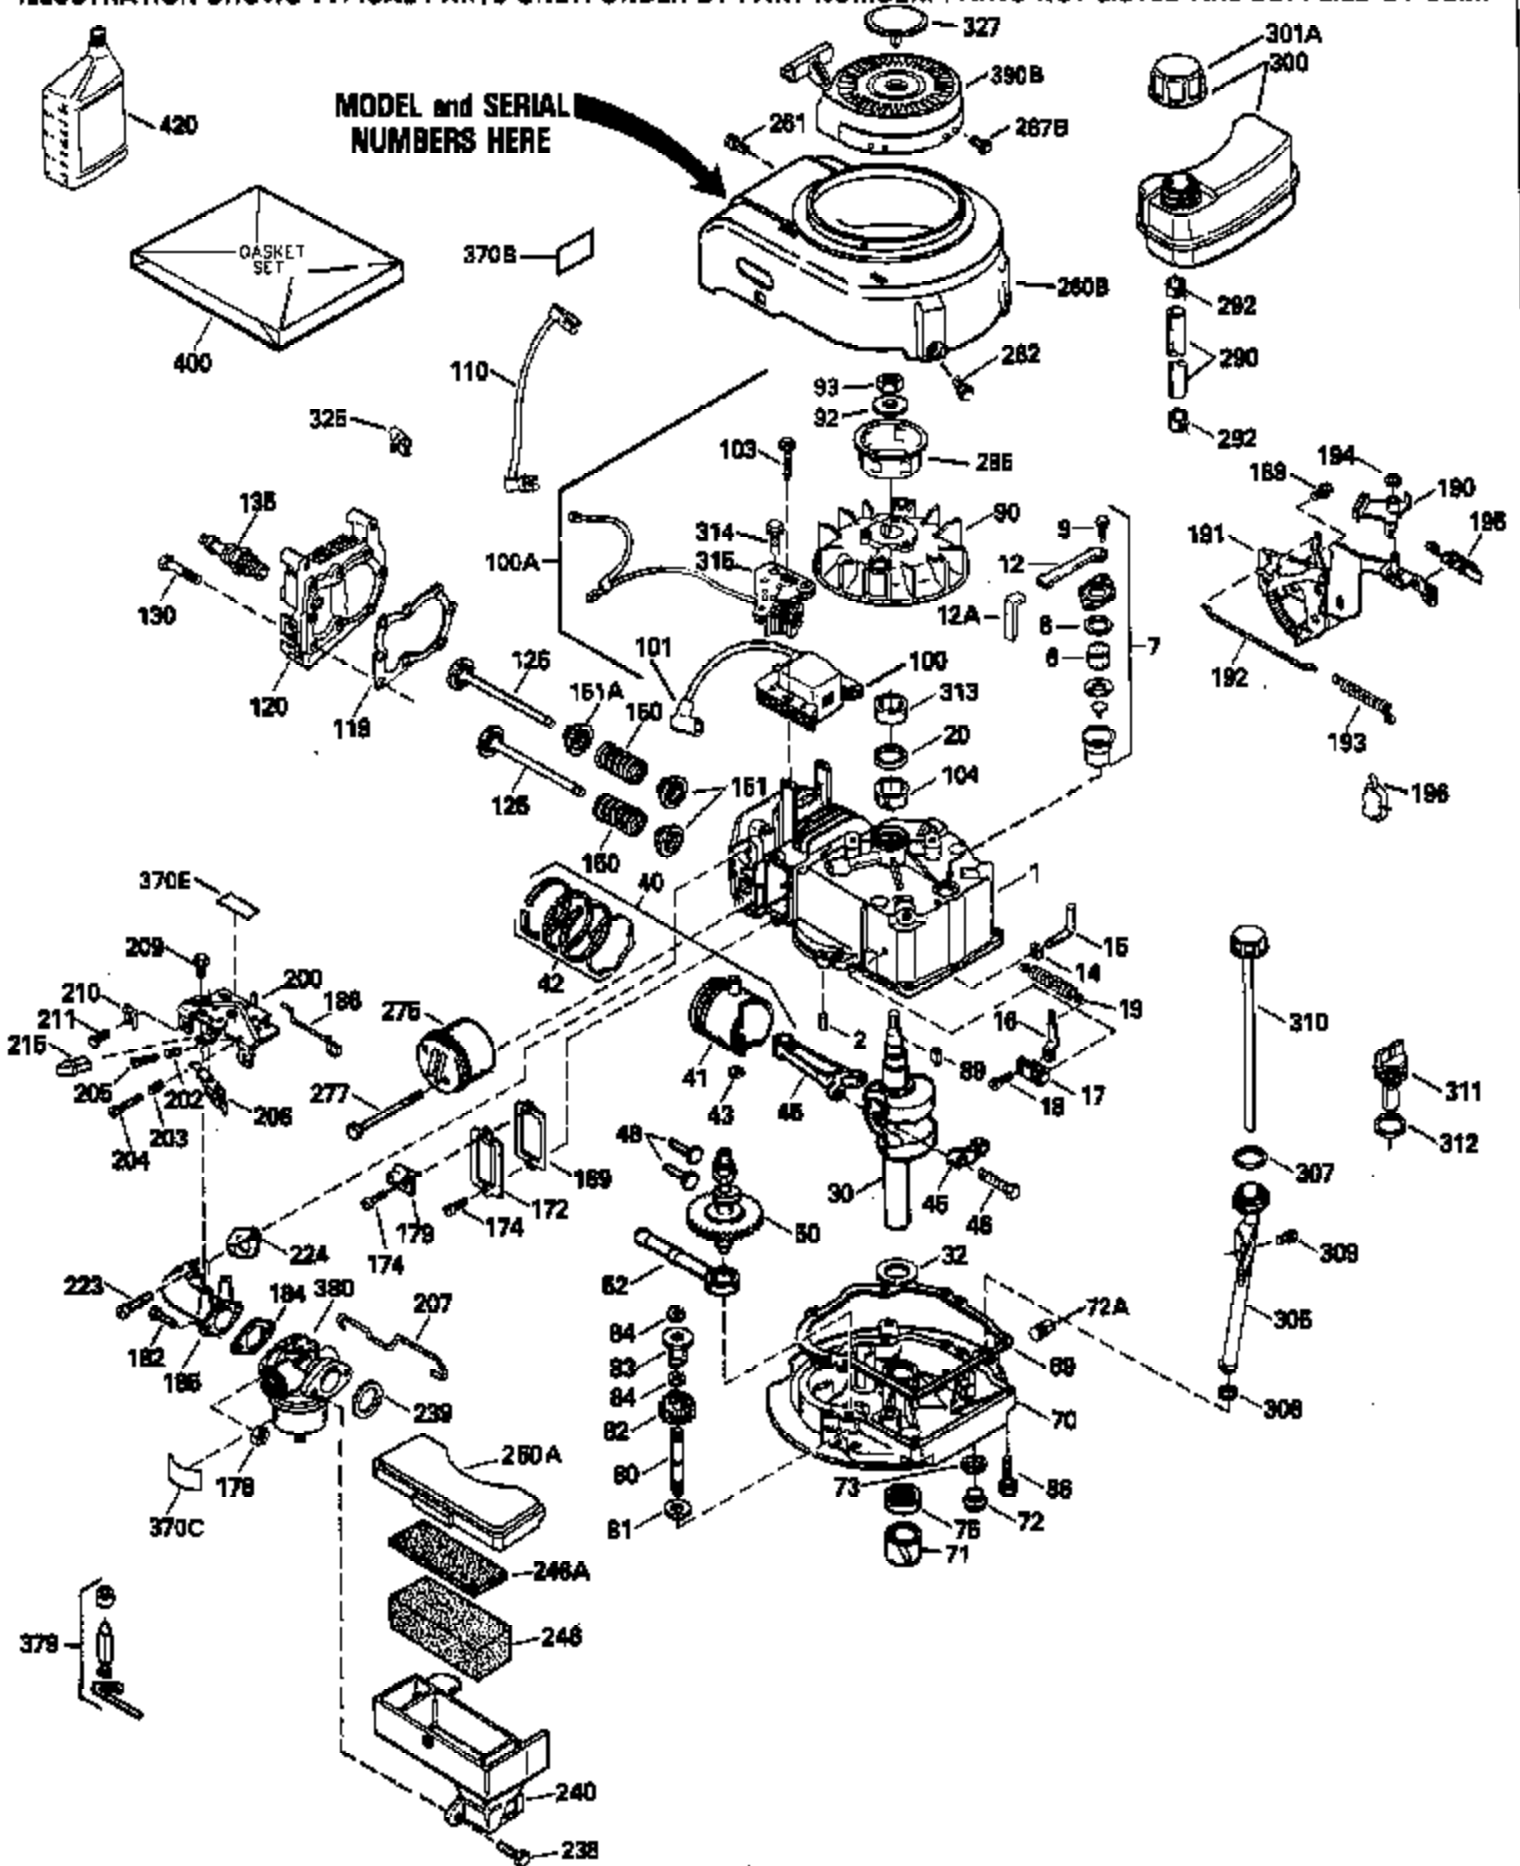

ILLUSTRATION SHOWS TYPICAL PARTS ONLY. ORDER BY PART NUMBER. PARTS NOT LISTED ARE SUPPLIED BY OEM.

Ref #	Part Number	Qty	Description
1	34975		Cylinder Ass'y. (Incl. 2, 8, 9 & 20) (2-1/2")
2	26727		Pin, Dowel
6	33734		Element, Breather
7	34214A		Breather Ass'y. (Incl. 6, 8, 9, 12 & 12A)
8	33735		* Gasket, Breather
9	30200		Screw, 10-24 x 9/16"
12	33886		Tube, Breather
14	28277		Washer
15	30589		Rod, Governor (Incl. 14)
16	31383A		Lever, Governor
17	31335		Clamp, Governor lever
18	650548		Screw, 8-32 x 5/16"
19	31361		Spring, Extension
20	32600		Seal, Oil
30	34460A		Crankshaft Ass'y.
40	34514		Piston, Pin & Ring Set (Std.) (2-1/2" Bore)
40	34515		Piston, Pin & Ring Set (.010" OS)
40	34516		Piston, Pin & Ring Set (.020" OS)
41	32538B		Piston & Pin Ass'y. (Incl. 43)(Std.)(2-1/2")
41	32548B		Piston & Pin Ass'y. (Incl. 43) (.010" OS)
41	32549B		Piston & Pin Ass'y. (Incl. 43) (.020" OS)
42	28986		Ring Set (Std.) (2-1/2" Bore)
42	28987		Ring Set (.010" OS)
42	28988		Ring Set (.020" OS)
43	20381		Ring, Piston pin retaining
45	30963B		Rod Assy., Connecting (Incl. 46)
46	32610A		Bolt, Connecting rod
48	27241		Lifter, Valve
50	33148A		Camshaft
52	29914		Oil Pump Assy.
69	35261		* Gasket, Mounting flange
70	30571A		Flange Ass'y. (Incl. 72, 73, 75, 80 & 311)
72A	9556		Plug, Pipe
72	30572		Plug, Oil drain (Incl. 73)
73	28833		* Drain Plug Gasket (Not req. W/plastic plug)
75	26208		Seal, Oil
80	30574		Shaft, Governor
81	30590A		Washer, Flat
82	30591		Gear Assy., Governor (Incl. 81)
83	30588A		Spool, Governor
84	29193		Ring, Retaining
86	650488		Screw, 1/4-20 x 1-1/4"
89	611004		Flywheel Key
90	611046A		Flywheel
92	650815		Washer, Belleville
93	650816		Nut, Flywheel
100	730207		Magneto-to-Solid State Conversion Kit (Includes solid state module, solid state flywheel key, and instructions.)(Use as required on external ignition engines only.)
100	34443A		Solid State Assy.
103	650814		Screw, Torx T-15, 10-24 x 1"
110	34231		Ground Wire
119	29953C		* Gasket, Cylinder head
120	34335		Head, Cylinder
125	29313C		Exhaust Valve (Std.) (Incl. 151)
125	29315C		Exhaust Valve (1/32" OS) (Incl. 151)
126	29314B		Intake Valve (Std.) (Incl. 151)