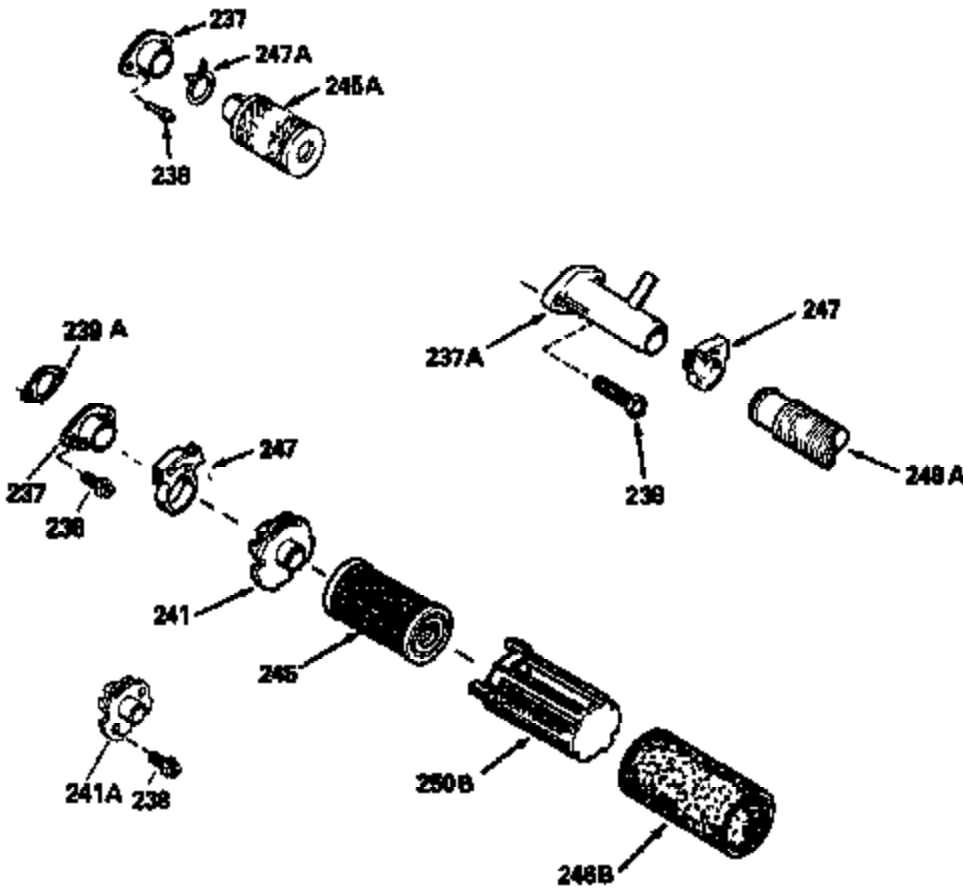

Ref #	Part Number	Qty	Description
19	31361		Spring, Extension
69	35261		* Gasket, Mounting flange
182	6201		Screw, 1/4-28 x 7/8"
185	31384A		Pipe, Intake (Incl. 224)
186	34337		Link, Governor spring
209	30200		Screw, 10-24 x 9/16"
223	650451		Screw, 1/4-20 x 1"
238	650806		Screw, 10-32 x 5/8"
246B	35435		Filter, Pre-Air (Use as required)