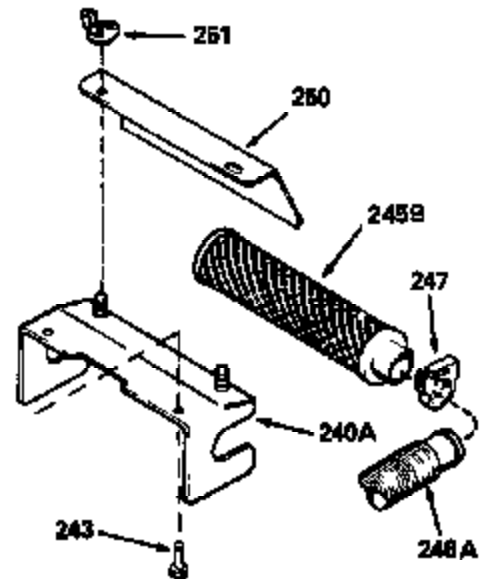

Ref #	Part Number	Qty	Description
19	31361		Spring, Extension
69	35261		* Gasket, Mounting flange
182	6201		Screw, 1/4-28 x 7/8"
185	31384A		Pipe, Intake (Incl. 224)
186	34337		Link, Governor spring
209	30200		Screw, 10-24 x 9/16"
223	650451		Screw, 1/4-20 x 1"
238	650806		Screw, 10-32 x 5/8"
246B	35435		Filter, Pre-Air (Use as required)