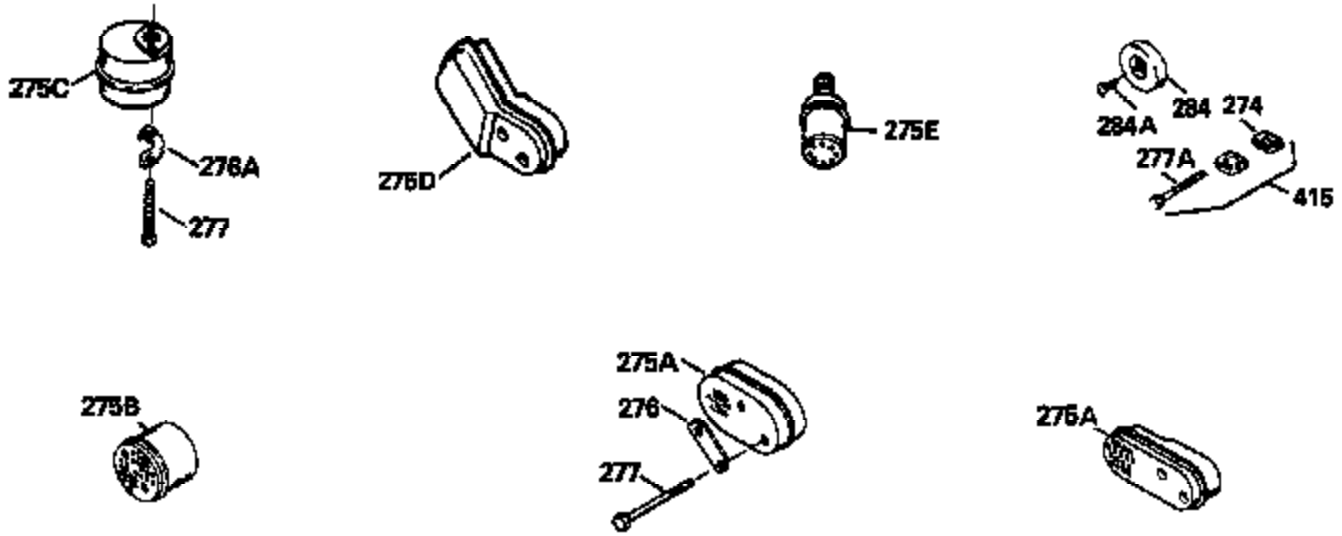

Ref #	Part Number	Qty	Description
274	26754A		* Gasket, Exhaust (Use as required)
277	650795		Screw, 1/4-20 x 2-1/4"
277A	30063		Screw, 1/4-20 x 1/2" (Use as required)
370F	34387		Decal, Instruction (Optional)
415	730162		Muffler Adap.Kit(Incl.274,277A)(Use a s req.)
430	730574		Debris Screen Kit (Incl. 370F,431-433)(Opt.)
431	35596		Screen, Debris (Optional)
432	35597		Bracket, Debris screen (Optional)
433	650910		Screw, 8-32 x 1/4" (Optional)