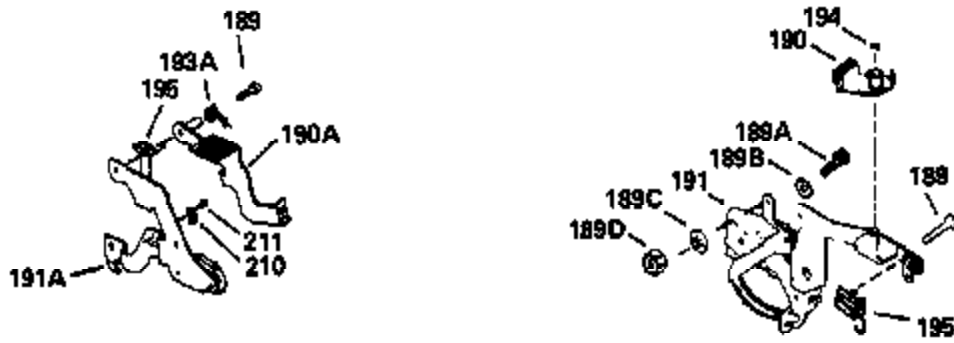

Ref #	Part Number	Qty	Description
274	26754A		* Gasket, Exhaust (Use as required)
277	650795		Screw, 1/4-20 x 2-1/4"
277A	30063		Screw, 1/4-20 x 1/2" (Use as required)
370F	34387		Decal, Instruction (Optional)
415	730162		Muffler Adap.Kit(Incl.274,277A)(Use a s req.)
430	730574		Debris Screen Kit (Incl. 370F,431-433)(Opt.)
431	35596		Screen, Debris (Optional)
432	35597		Bracket, Debris screen (Optional)
433	650910		Screw, 8-32 x 1/4" (Optional)