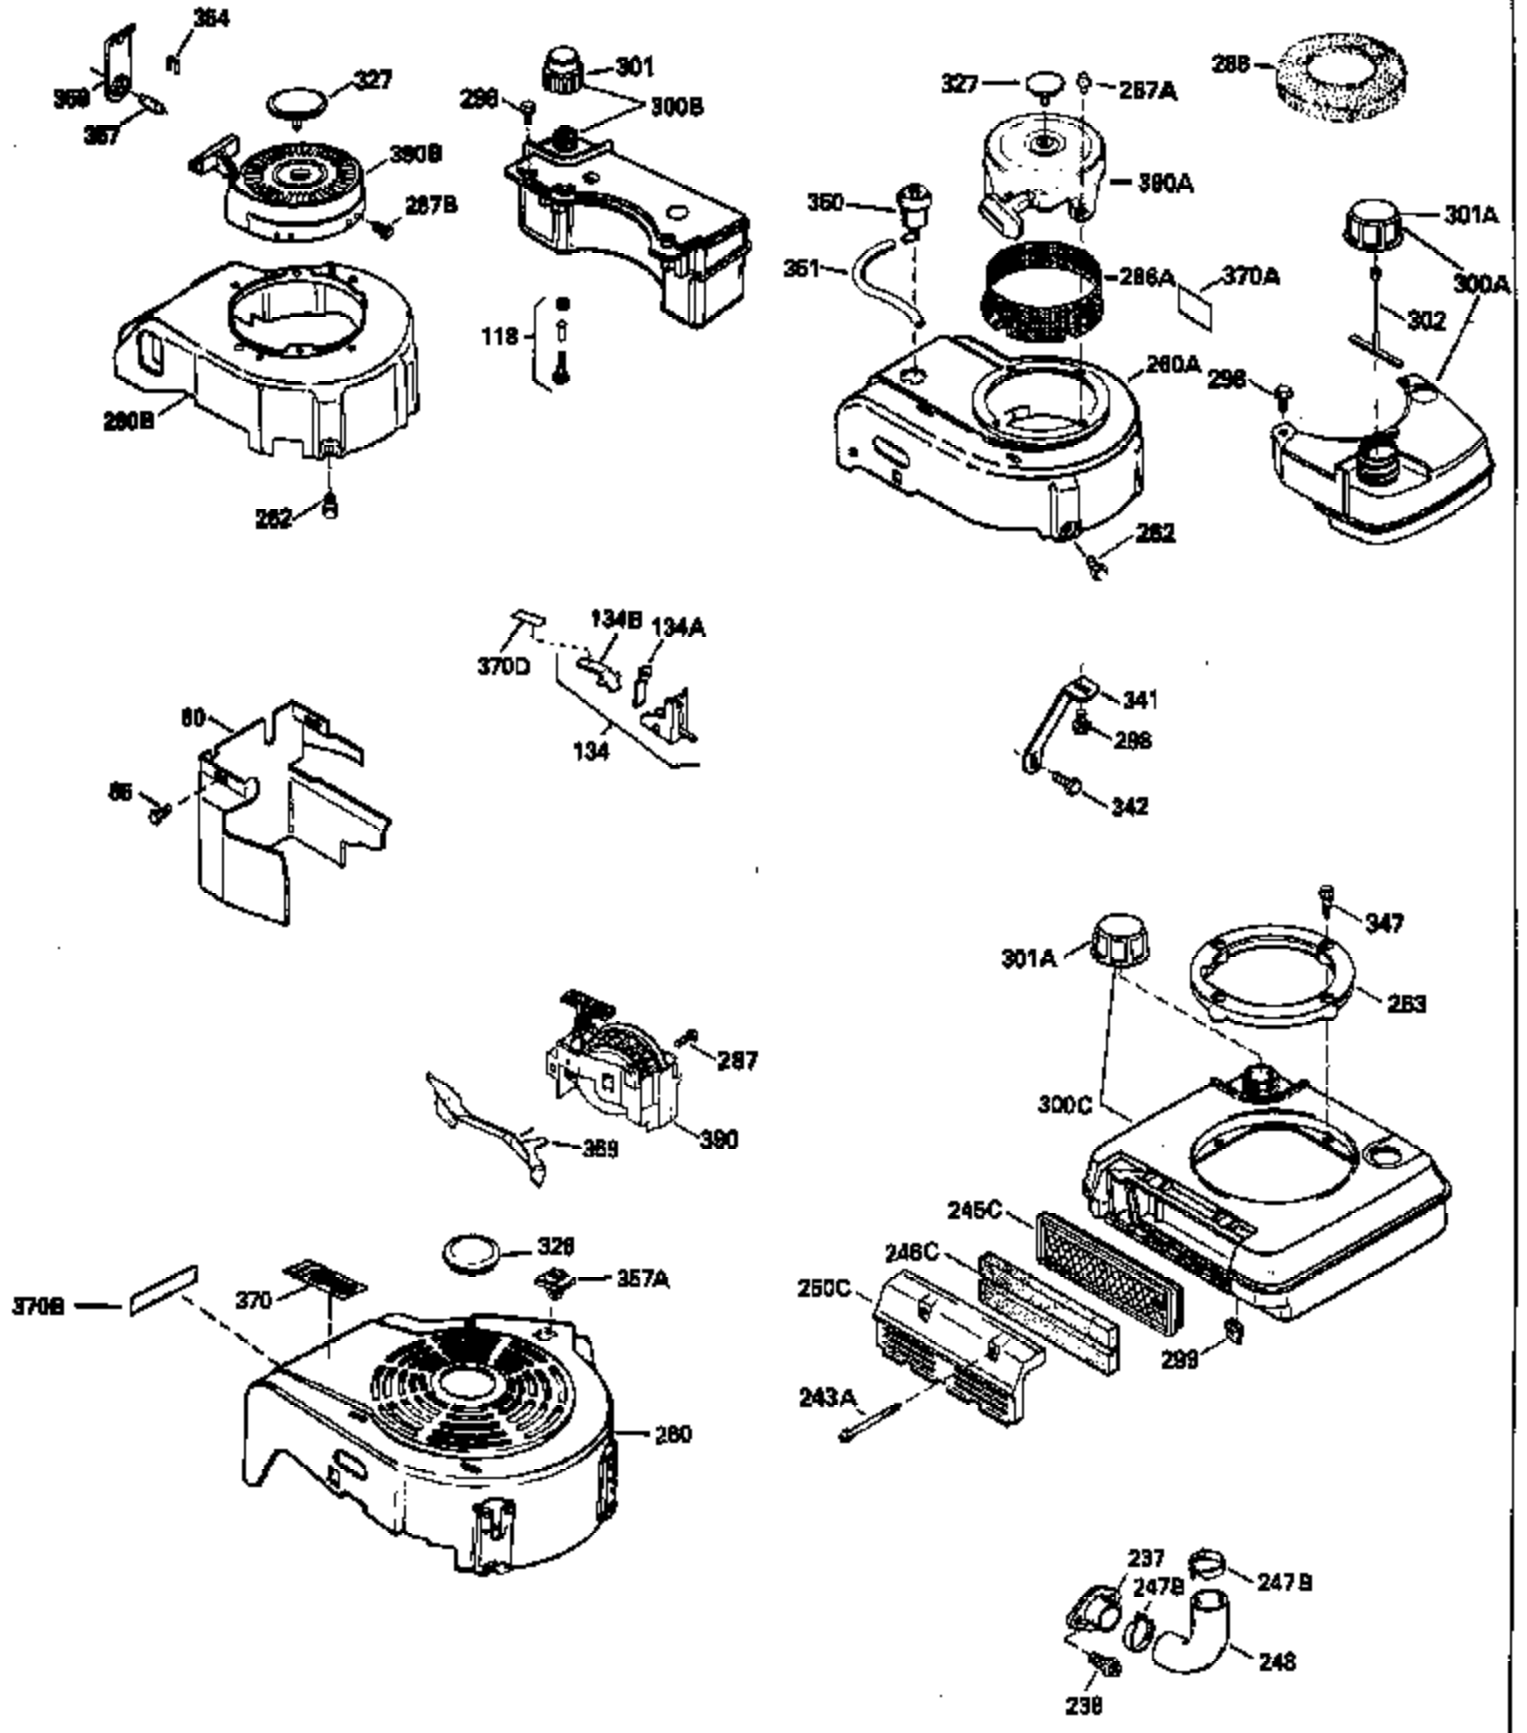

ILLUSTRATION SHOWS TYPICAL PARTS ONLY. ORDER BY PART NUMBER. PARTS NOT LISTED ARE SUPPLIED BY OEM.

Ref #	Part Number	Qty	Description
118	730194		Rope Guide Kit (Use as required with 34476 fuel tank)
238	650806		Screw, 10-32 x 5/8"
246C	35705		Filter, Pre-Air (Optional)
260A	35476		Housing, Blower
262	650831		Screw, 1/4-20 x 15/32"
286A	35354		Screen, Starter cup (Stationary)
287A	650735		Screw, 10-24 x 3/8" (Use as required)
287A			Pop Rivet, (3/16" Dia.)(Purchase locally)
301	33032		Fuel Cap
370A	34346		Decal, Instruction
370	550223		Decal, Name
390A	590420A		Rewind Starter (Refer to Division 5, Section C, page 25 or Fiche 8, Grid G-7 for breakdown)