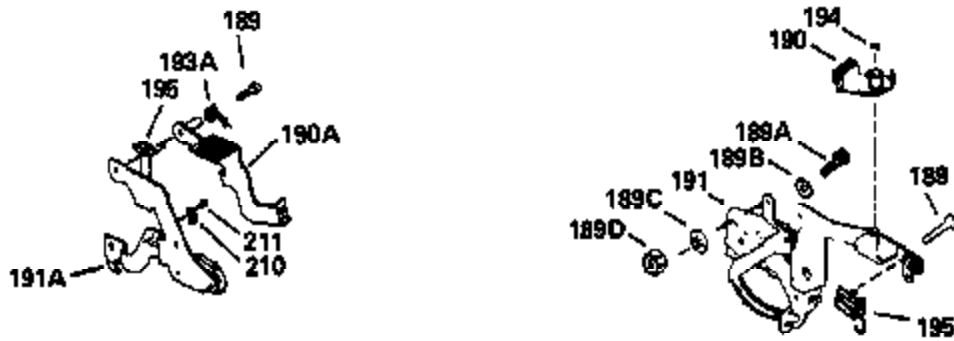

---

Ref #	Part Number	Qty	Description
420	730225		SAE 30, 4-Cycle Engine Oil (Quart)

---

ILLUSTRATION SHOWS TYPICAL PARTS ONLY. ORDER BY PART NUMBER. PARTS NOT LISTED ARE SUPPLIED BY OEM.

Ref #	Part Number	Qty	Description
118	730194		Rope Guide Kit (Use as required with 34476 fuel tank)
238	650806		Screw, 10-32 x 5/8"
246C	35705		Filter, Pre-Air (Optional)
260A	35491		Housing, Blower
262	650831		Screw, 1/4-20 x 15/32"
287B	650884		Screw, 8-32 x 1/2"
287A	650735		Screw, 10-24 x 3/8" (Use as required)
287A			Pop Rivet, (3/16" Dia.)(Purchase locally)
301	33032		Fuel Cap
327	35932		Plug, Starter
370	550223		Decal, Name
370A	34346		Decal, Instruction
390B	590635		Rewind Starter (Refer to Division 5, Section C, page 34 or Fiche 8, Grid G-9 for breakdown)