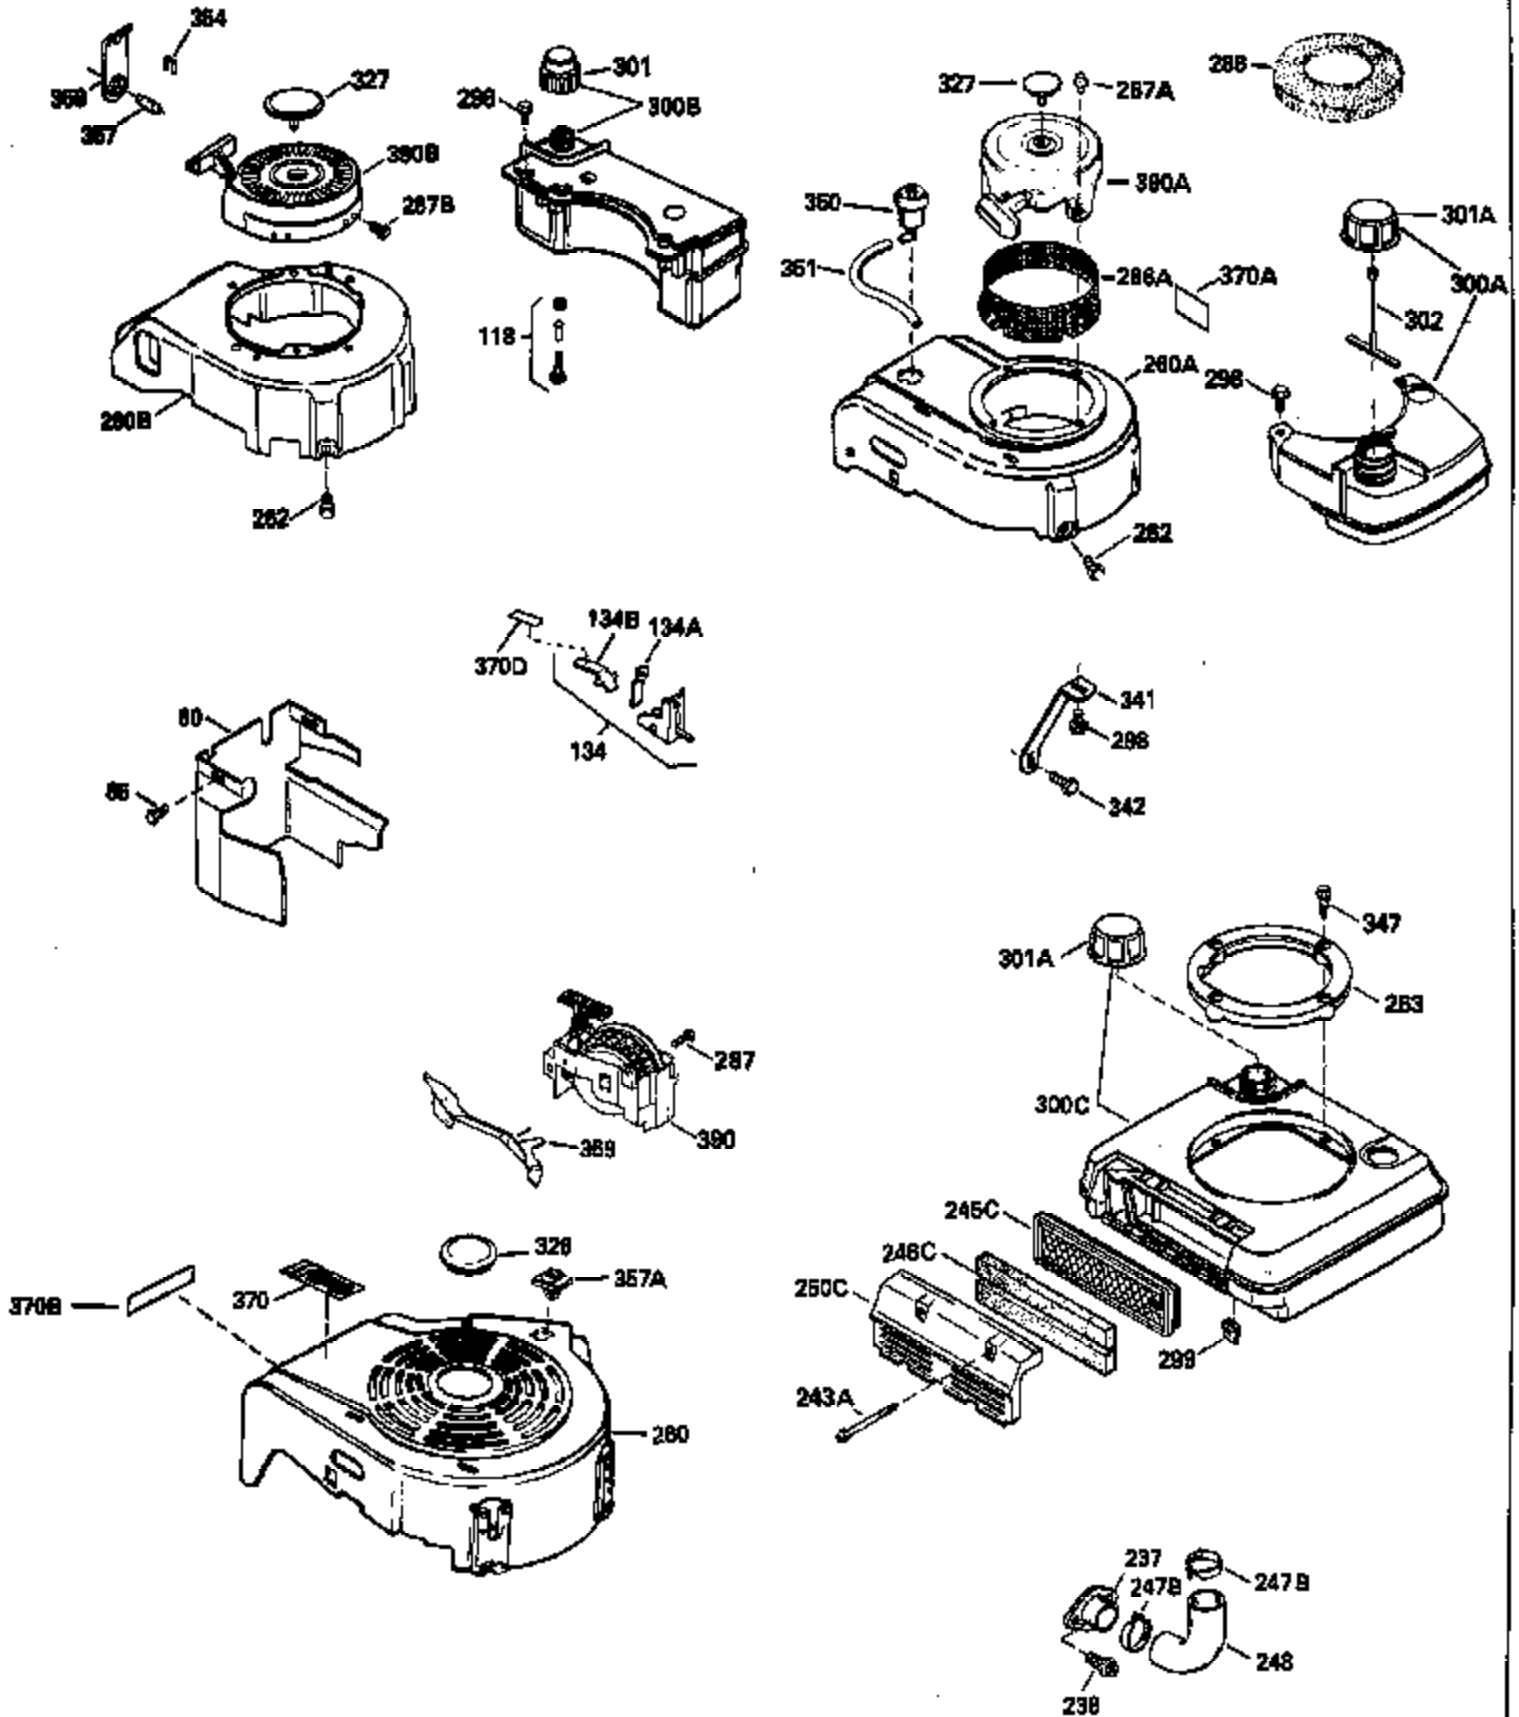

---

Ref #	Part Number	Qty	Description
420	730225		SAE 30, 4-Cycle Engine Oil (Quart)

---

ILLUSTRATION SHOWS TYPICAL PARTS ONLY. ORDER BY PART NUMBER. PARTS NOT LISTED ARE SUPPLIED BY OEM.

Ref #	Part Number	Qty	Description
118	730194		Rope Guide Kit (Use as required with 34476 fuel tank)
238	650806		Screw, 10-32 x 5/8"
246C	35705		Filter, Pre-Air (Optional)
260A	35491		Housing, Blower
262	650831		Screw, 1/4-20 x 15/32"
287B	650884		Screw, 8-32 x 1/2"
287A	650735		Screw, 10-24 x 3/8" (Use as required)
287A			Pop Rivet, (3/16" Dia.)(Purchase locally)
301	33032		Fuel Cap
327	35932		Plug, Starter
370	550223		Decal, Name
370A	34346		Decal, Instruction
390B	590635		Rewind Starter (Refer to Division 5, Section C, page 34 or Fiche 8, Grid G-9 for breakdown)