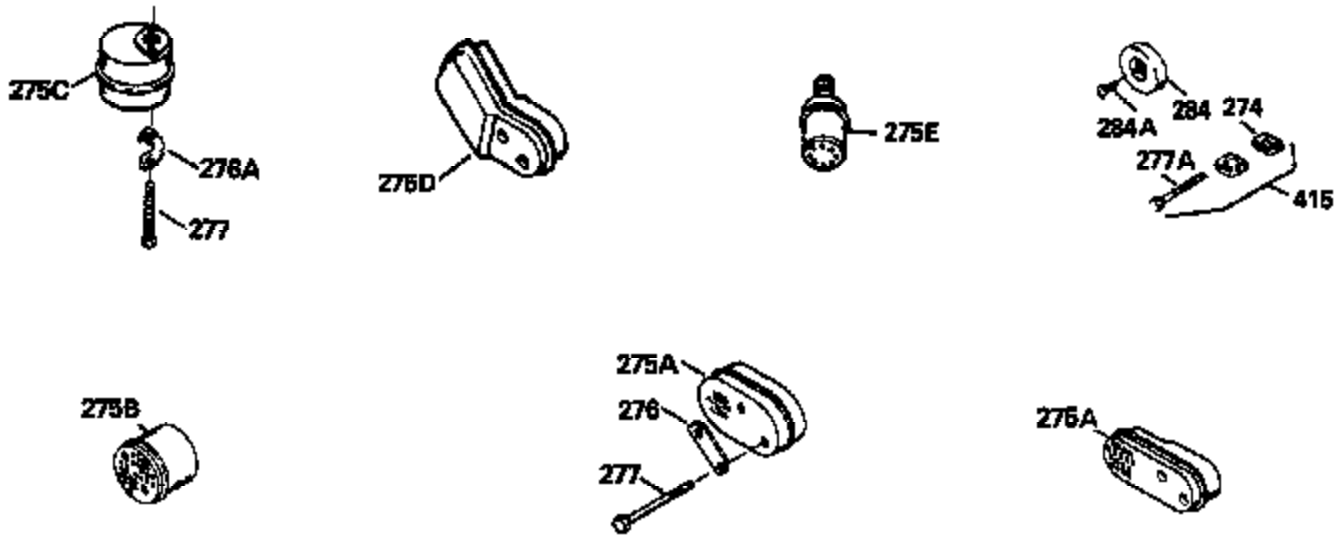

---

Ref #	Part Number	Qty	Description
420	730225		SAE 30, 4-Cycle Engine Oil (Quart)

---

ILLUSTRATION SHOWS TYPICAL PARTS ONLY. ORDER BY PART NUMBER. PARTS NOT LISTED ARE SUPPLIED BY OEM.

Ref #	Part Number	Qty	Description
118	730194		Rope Guide Kit (Use as required with 34476 fuel tank)
238	650806		Screw, 10-32 x 5/8"
246C	35705		Filter, Pre-Air (Optional)
260A	35491		Housing, Blower
262	650831		Screw, 1/4-20 x 15/32"
287B	650884		Screw, 8-32 x 1/2"
287A	650735		Screw, 10-24 x 3/8" (Use as required)
287A			Pop Rivet, (3/16" Dia.)(Purchase locally)
301	33032		Fuel Cap
327	35932		Plug, Starter
370	550223		Decal, Name
370A	34346		Decal, Instruction
390B	590635		Rewind Starter (Refer to Division 5, Section C, page 34 or Fiche 8, Grid G-9 for breakdown)