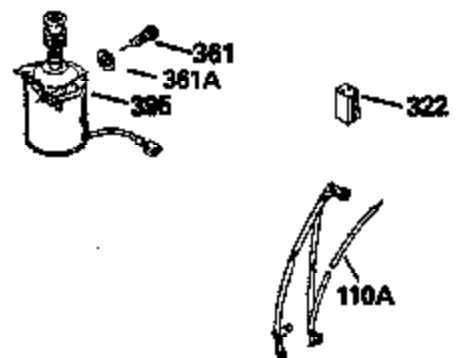

---

Ref #	Part Number	Qty	Description
420	730225		SAE 30, 4-Cycle Engine Oil (Quart)

---

ILLUSTRATION SHOWS TYPICAL PARTS ONLY. ORDER BY PART NUMBER. PARTS NOT LISTED ARE SUPPLIED BY OEM.

Ref #	Part Number	Qty	Description
118	730194		Rope Guide Kit (Use as required with 34476 fuel tank)
238	650806		Screw, 10-32 x 5/8"
246C	35705		Filter, Pre-Air (Optional)
260A	35491		Housing, Blower
262	650831		Screw, 1/4-20 x 15/32"
287B	650884		Screw, 8-32 x 1/2"
287A	650735		Screw, 10-24 x 3/8" (Use as required)
287A			Pop Rivet, (3/16" Dia.)(Purchase locally)
301	33032		Fuel Cap
327	35932		Plug, Starter
370	550223		Decal, Name
370A	34346		Decal, Instruction
390B	590635		Rewind Starter (Refer to Division 5, Section C, page 34 or Fiche 8, Grid G-9 for breakdown)