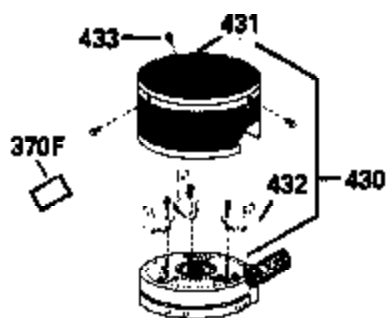

---

Ref #	Part Number	Qty	Description
420	730225		SAE 30, 4-Cycle Engine Oil (Quart)

---

ILLUSTRATION SHOWS TYPICAL PARTS ONLY. ORDER BY PART NUMBER. PARTS NOT LISTED ARE SUPPLIED BY OEM.

Ref #	Part Number	Qty	Description
118	730194		Rope Guide Kit (Use as required with 34476 fuel tank)
238	650806		Screw, 10-32 x 5/8"
246C	35705		Filter, Pre-Air (Optional)
260A	35491		Housing, Blower
262	650831		Screw, 1/4-20 x 15/32"
287B	650884		Screw, 8-32 x 1/2"
287A	650735		Screw, 10-24 x 3/8" (Use as required)
287A			Pop Rivet, (3/16" Dia.)(Purchase locally)
301	33032		Fuel Cap
327	35932		Plug, Starter
370	550223		Decal, Name
370A	34346		Decal, Instruction
390B	590635		Rewind Starter (Refer to Division 5, Section C, page 34 or Fiche 8, Grid G-9 for breakdown)