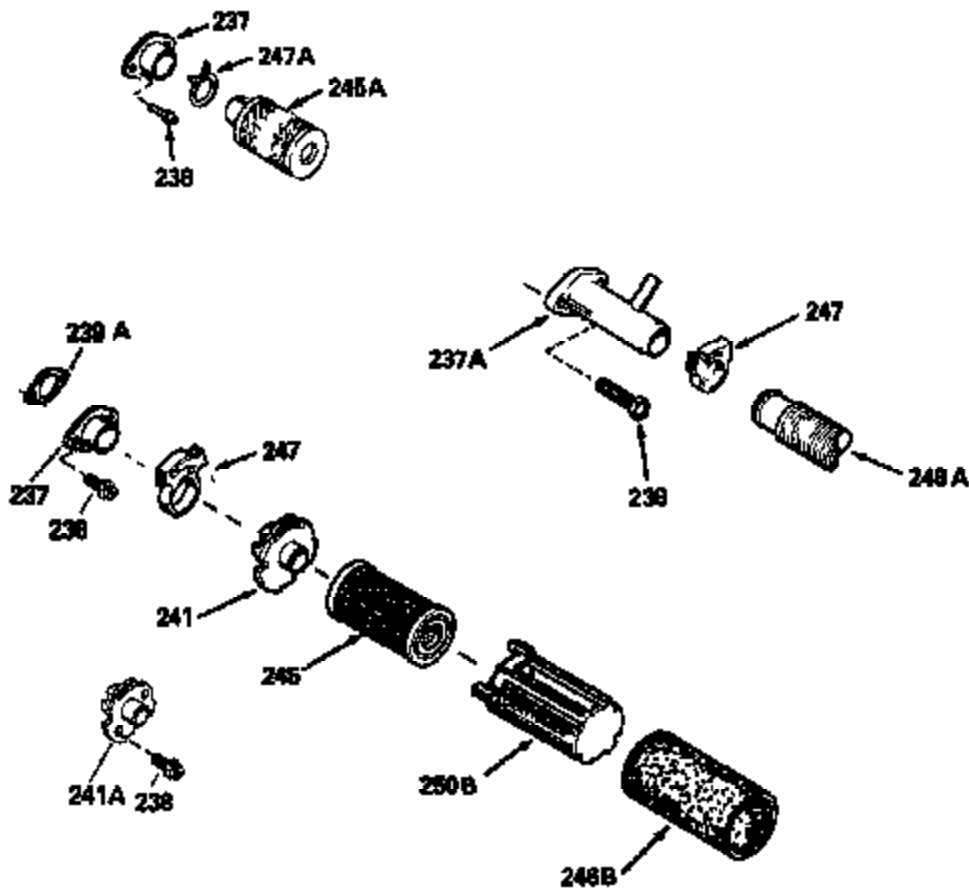

Ref #	Part Number	Qty	Description
19	31361		Spring, Extension
69	35261		* Gasket, Mounting flange
182	6201		Screw, 1/4-28 x 7/8"
185	31384A		Pipe, Intake (Incl. 224)
186	34337		Link, Governor spring
209	30200		Screw, 10-24 x 9/16"
223	650451		Screw, 1/4-20 x 1"
238	650806		Screw, 10-32 x 5/8"
246B	35435		Filter, Pre-Air (Use as required)