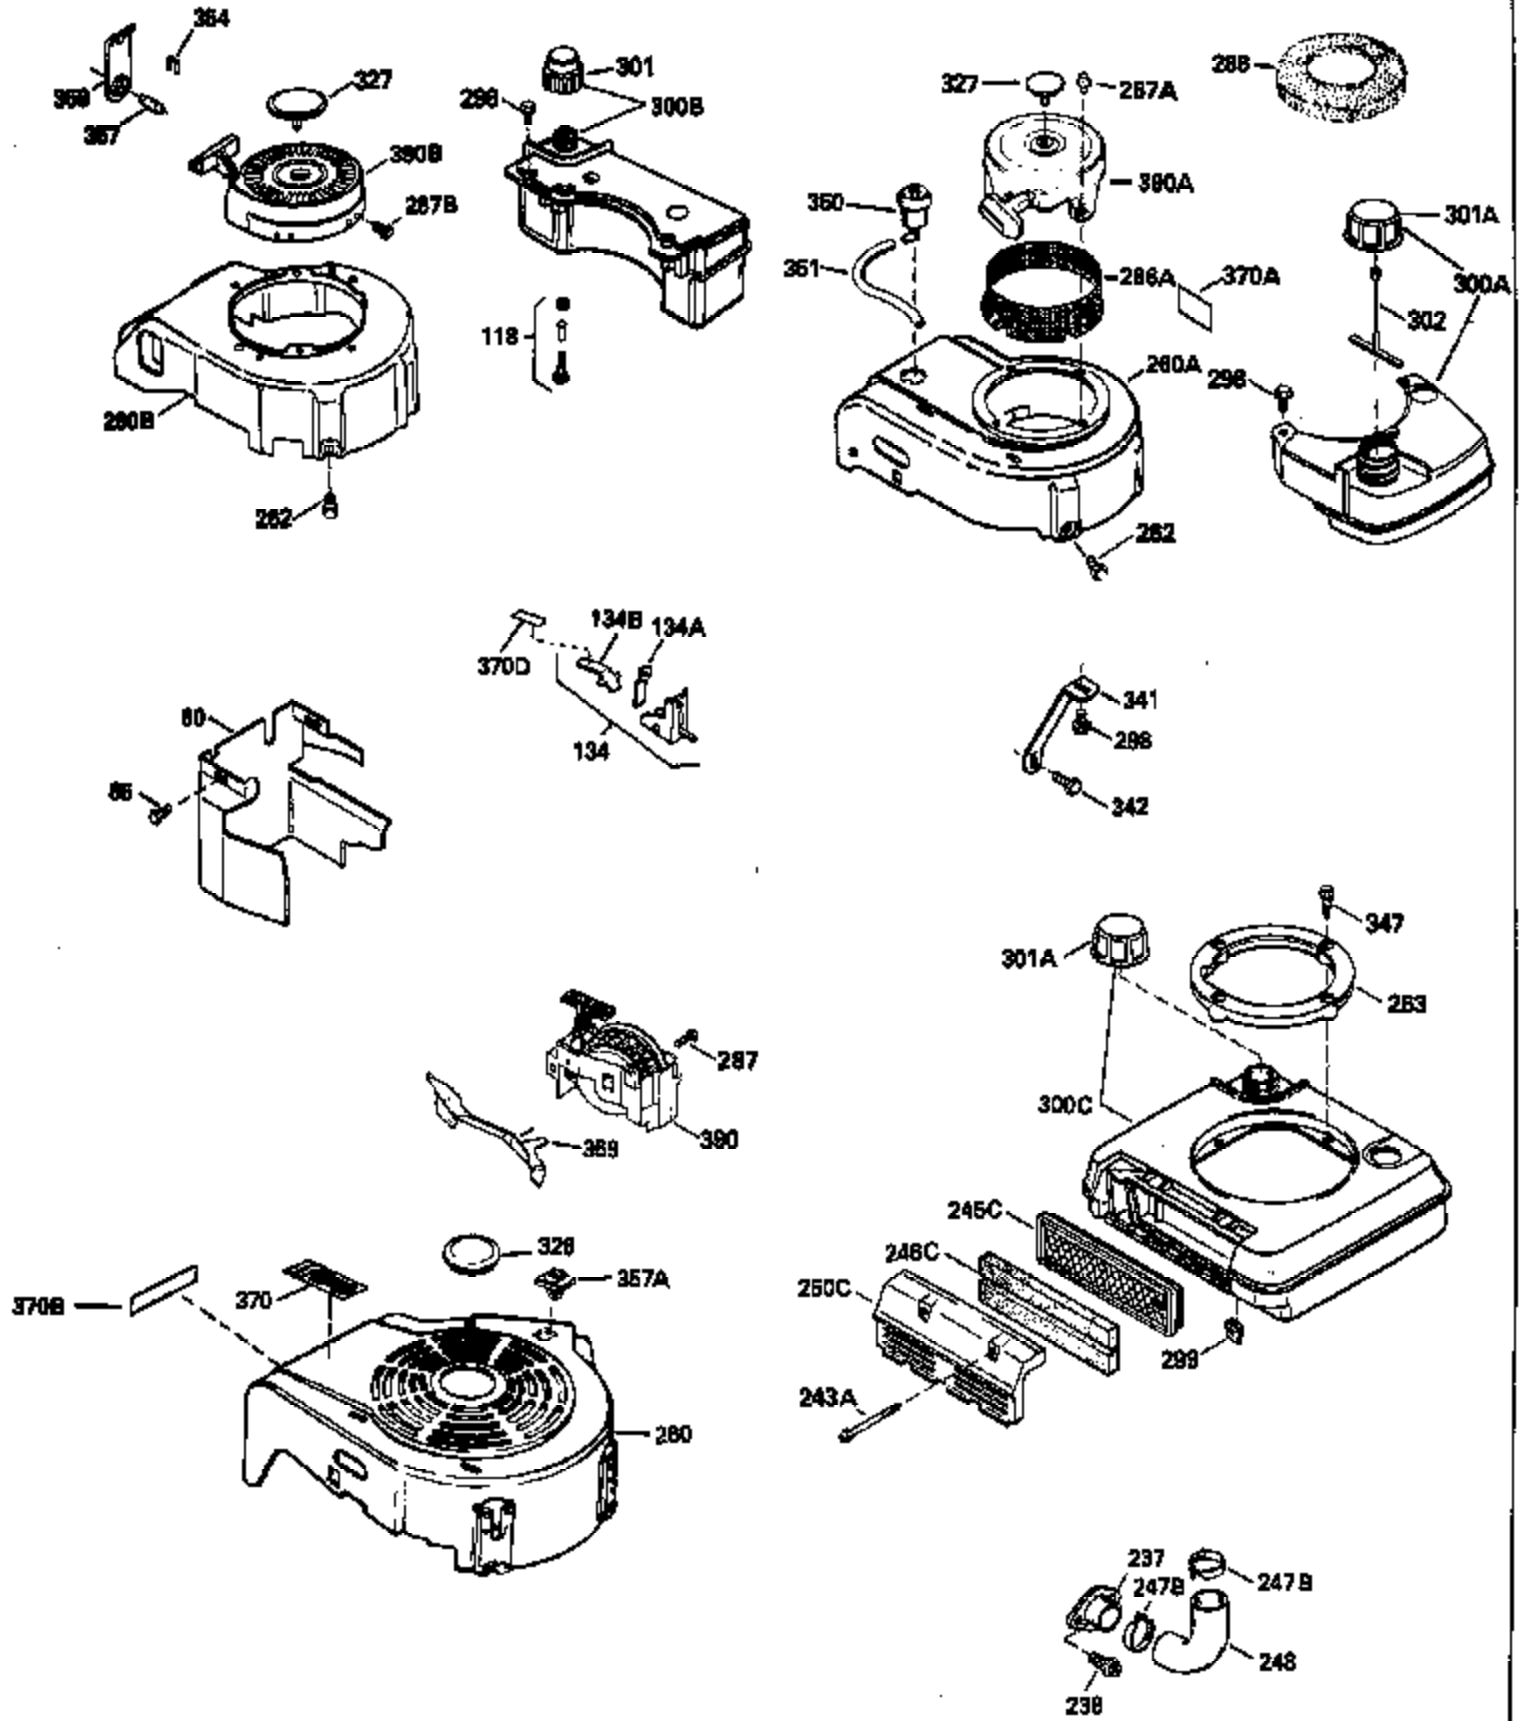

ILLUSTRATION SHOWS TYPICAL PARTS ONLY. ORDER BY PART NUMBER. PARTS NOT LISTED ARE SUPPLIED BY OEM.

Ref #	Part Number	Qty	Description
118	730194		Rope Guide Kit (Use as required with 34476 fuel tank)
238	650806		Screw, 10-32 x 5/8"
246C	35705		Filter, Pre-Air (Optional)
260A	34859		Housing, Blower
262	650831		Screw, 1/4-20 x 15/32"
286	35009		Screen, Starter cup
287A	650735		Screw, 10-24 x 3/8" (Use as required)
287A			Pop Rivet, (3/16" Dia.)(Purchase locally)
301	33032		Fuel Cap
370A	34346		Decal, Instruction
370	550223		Decal, Name
390A	590420A		Rewind Starter (Refer to Division 5, Section C, page 25 or Fiche 8, Grid G-7 for breakdown)