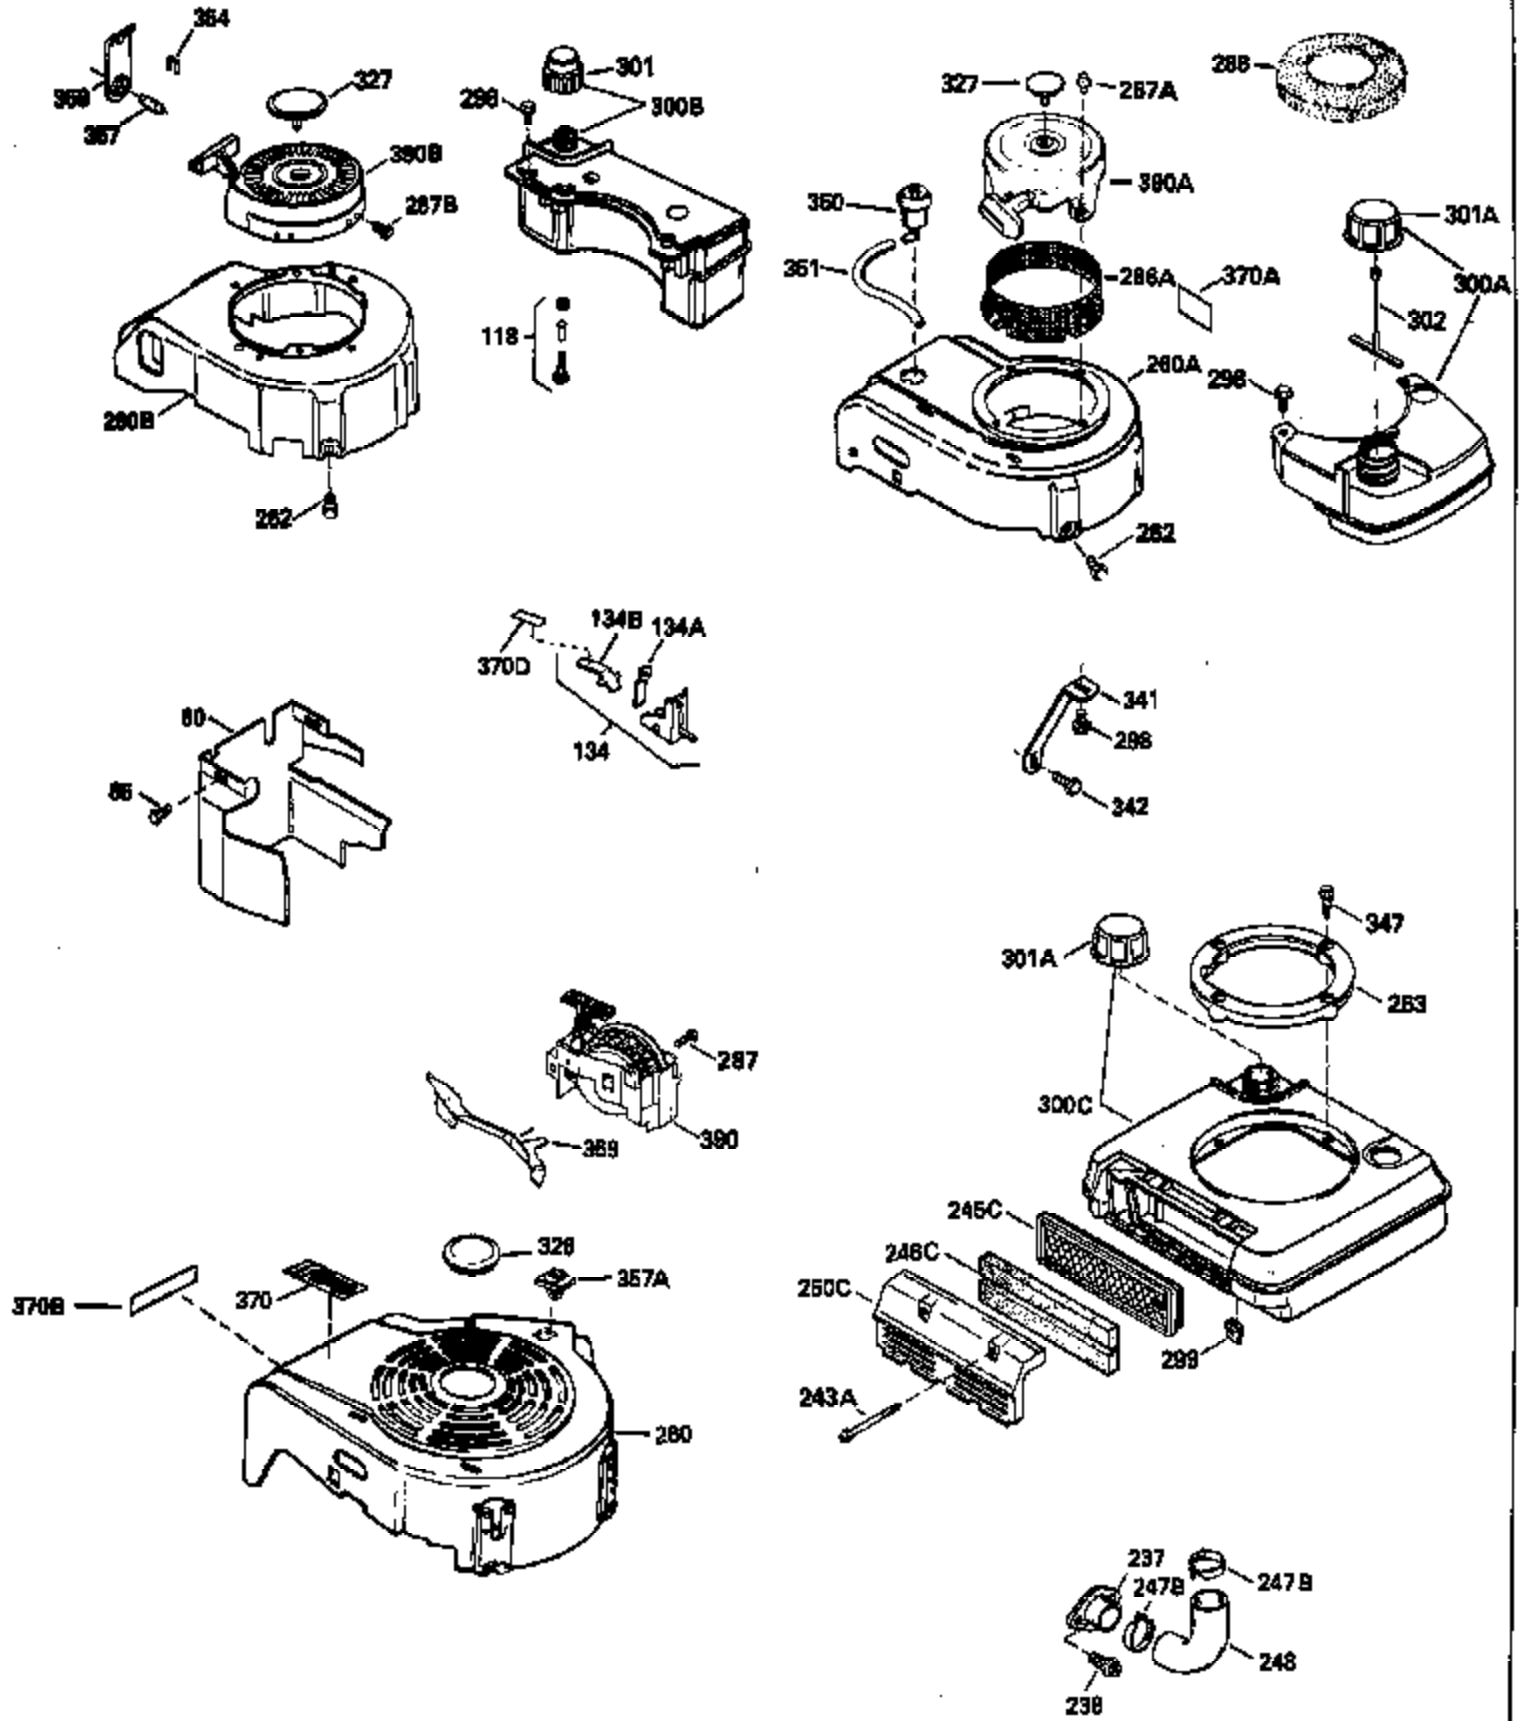

ILLUSTRATION SHOWS TYPICAL PARTS ONLY. ORDER BY PART NUMBER. PARTS NOT LISTED ARE SUPPLIED BY OEM.

Ref #	Part Number	Qty	Description
118	730194		Rope Guide Kit (Use as required with 34476 fuel tank)
238	650806		Screw, 10-32 x 5/8"
246C	35705		Filter, Pre-Air (Optional)
260A	35476		Housing, Blower
262	650831		Screw, 1/4-20 x 15/32"
286A	35354		Screen, Starter cup (Stationary)
287A	650735		Screw, 10-24 x 3/8" (Use as required)
287A			Pop Rivet, (3/16" Dia.)(Purchase locally)
301	33032		Fuel Cap
370A	34346		Decal, Instruction
370	550223		Decal, Name
390A	590420A		Rewind Starter (Refer to Division 5, Section C, page 25 or Fiche 8, Grid G-7 for breakdown)