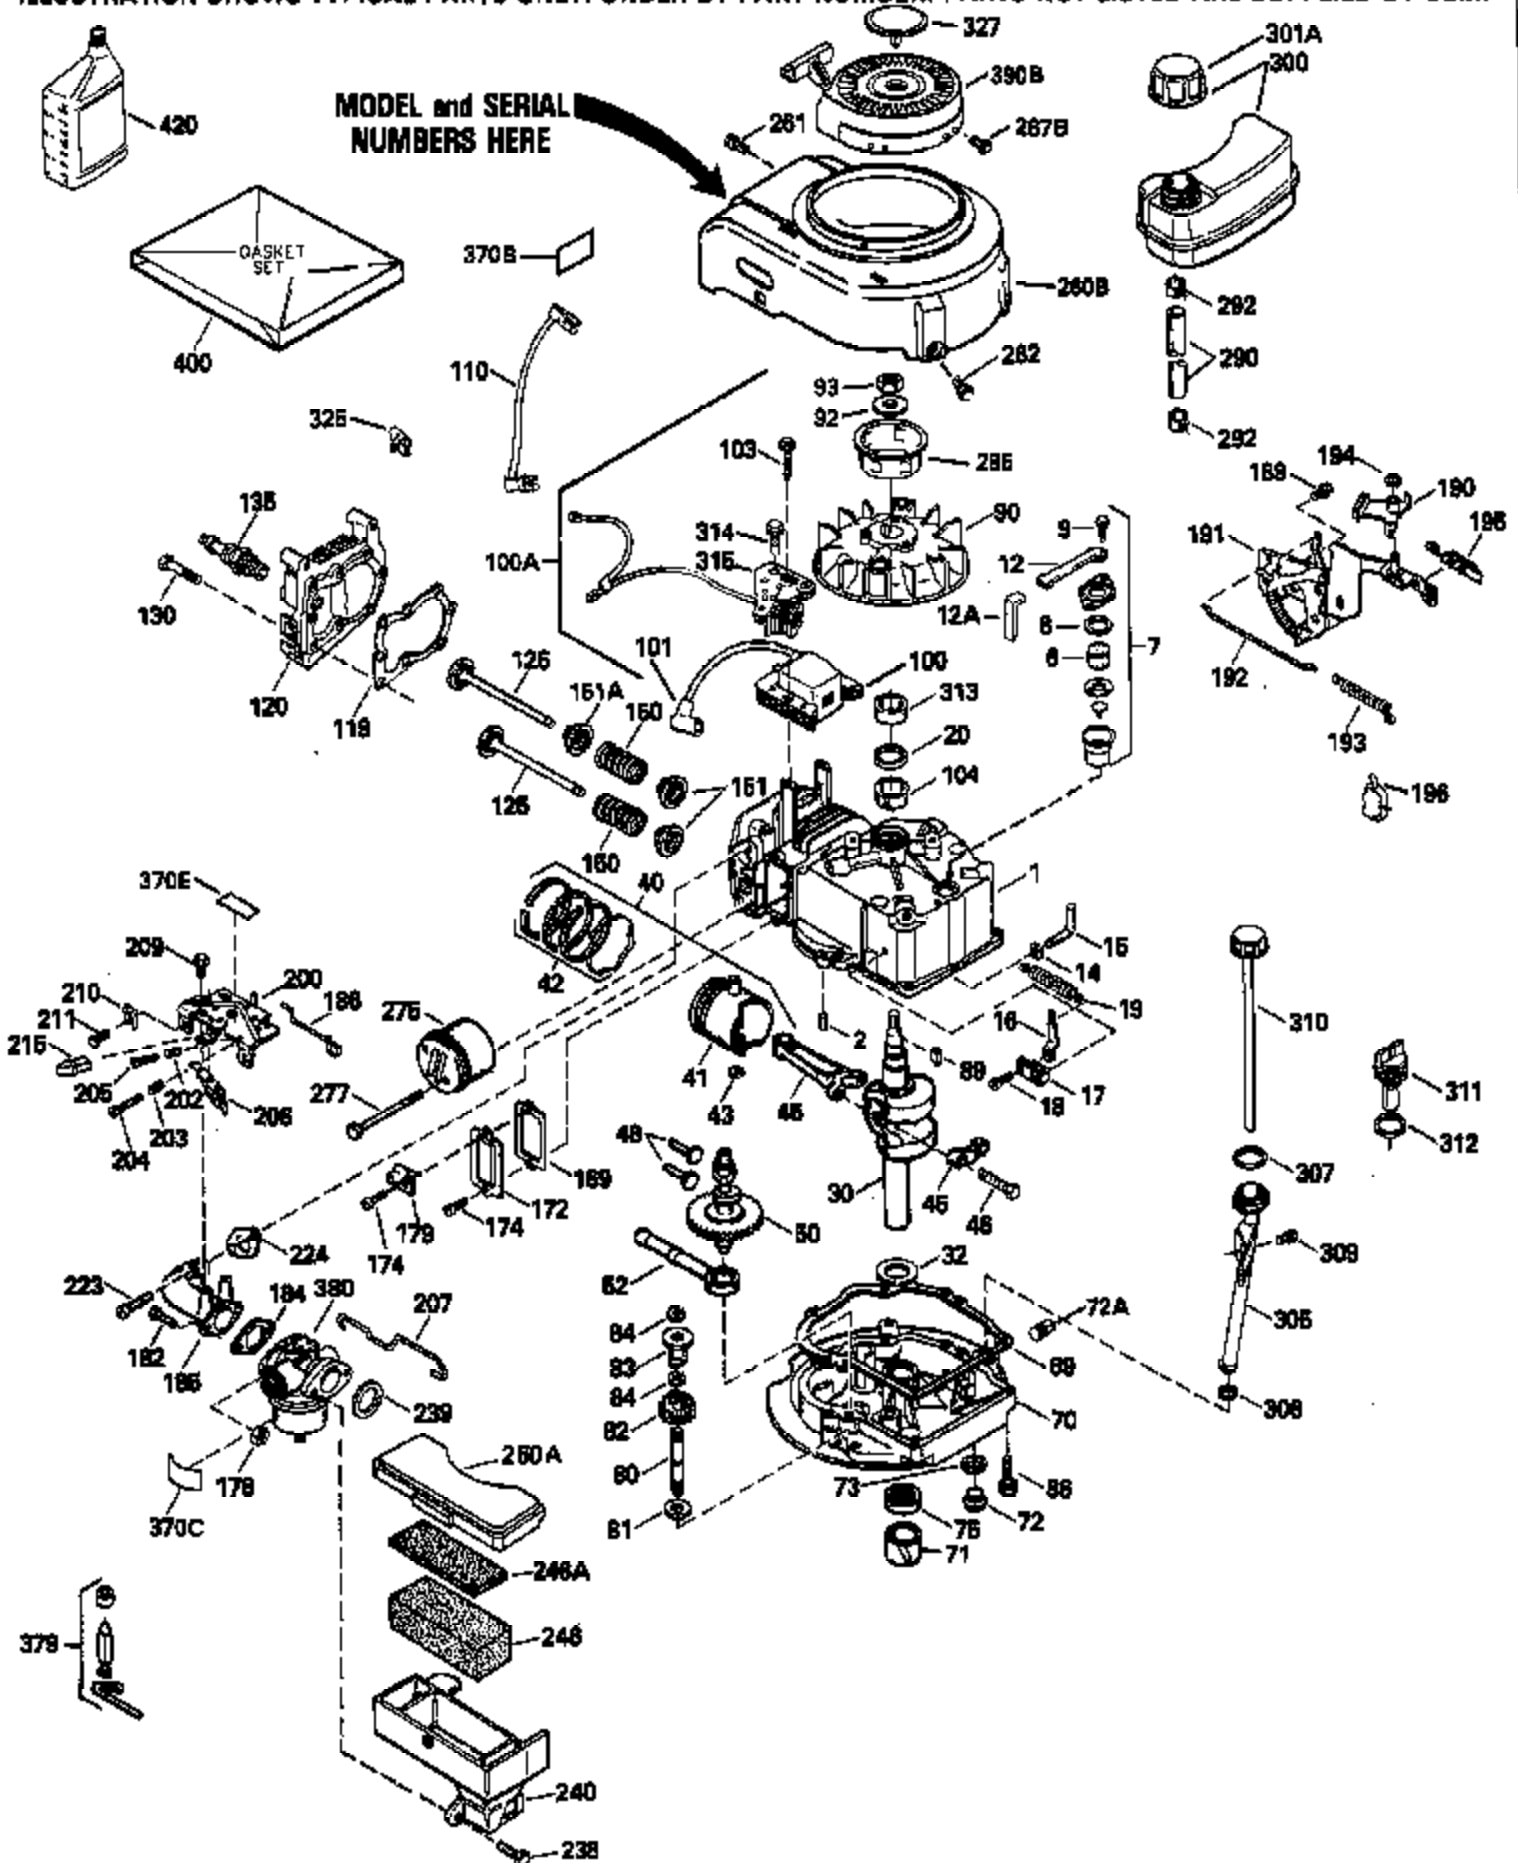

ILLUSTRATION SHOWS TYPICAL PARTS ONLY. ORDER BY PART NUMBER. PARTS NOT LISTED ARE SUPPLIED BY OEM.

Ref #	Part Number	Qty	Description
1	34975		Cylinder Ass'y. (Incl. 2, 8, 9 & 20) (2-1/2")
2	26727		Pin, Dowel
6	33734		Element, Breather
7	34214A		Breather Ass'y. (Incl. 6, 8, 9, 12 & 12A)
8	33735		* Gasket, Breather
9	30200		Screw, 10-24 x 9/16"
12	33886		Tube, Breather
14	28277		Washer
15	30589		Rod, Governor (Incl. 14)
16	31383A		Lever, Governor
17	31335		Clamp, Governor lever
18	650548		Screw, 8-32 x 5/16"
19	31361		Spring, Extension
20	32600		Seal, Oil
30	34473		Crankshaft Ass'y.
40	34514		Piston, Pin & Ring Set (Std.) (2-1/2" Bore)
40	34515		Piston, Pin & Ring Set (.010" OS)
40	34516		Piston, Pin & Ring Set (.020" OS)
41	32538B		Piston & Pin Ass'y. (Incl. 43)(Std.)(2-1/2")
41	32548B		Piston & Pin Ass'y. (Incl. 43) (.010" OS)
41	32549B		Piston & Pin Ass'y. (Incl. 43) (.020" OS)
42	28986		Ring Set (Std.) (2-1/2" Bore)
42	28987		Ring Set (.010" OS)
42	28988		Ring Set (.020" OS)
43	20381		Ring, Piston pin retaining
45	30963B		Rod Assy., Connecting (Incl. 46)
46	32610A		Bolt, Connecting rod
48	27241		Lifter, Valve
50	33148A		Camshaft
52	29914		Oil Pump Assy.
69	35261		* Gasket, Mounting flange
70	30571A		Flange Ass'y. (Incl. 72, 73, 75, 80 & 311)
72	30572		Plug, Oil drain (Incl. 73)
72A	9556		Plug, Pipe
73	28833		* Drain Plug Gasket (Not req. W/plastic plug)
75	26208		Seal, Oil
80	30574		Shaft, Governor
81	30590A		Washer, Flat
82	30591		Gear Assy., Governor (Incl. 81)
83	30588A		Spool, Governor
84	29193		Ring, Retaining
86	650488		Screw, 1/4-20 x 1-1/4"
89	611004		Flywheel Key
90	611112		Flywheel
92	650815		Washer, Belleville
93	650816		Nut, Flywheel
100	730207		Magneto-to-Solid State Conversion Kit (Includes solid state module, solid state flywheel key, and instructions.)(Use as required on external ignition engines only.)
100	34443A		Solid State Assy.
101	610118		Cover, Spark plug
103	650814		Screw, Torx T-15, 10-24 x 1"
110	34231		Ground Wire
119	29953C		* Gasket, Cylinder head
120	34335		Head, Cylinder
125	29313C		Exhaust Valve (Std.) (Incl. 151)
125	29315C		Exhaust Valve (1/32" OS) (Incl. 151)