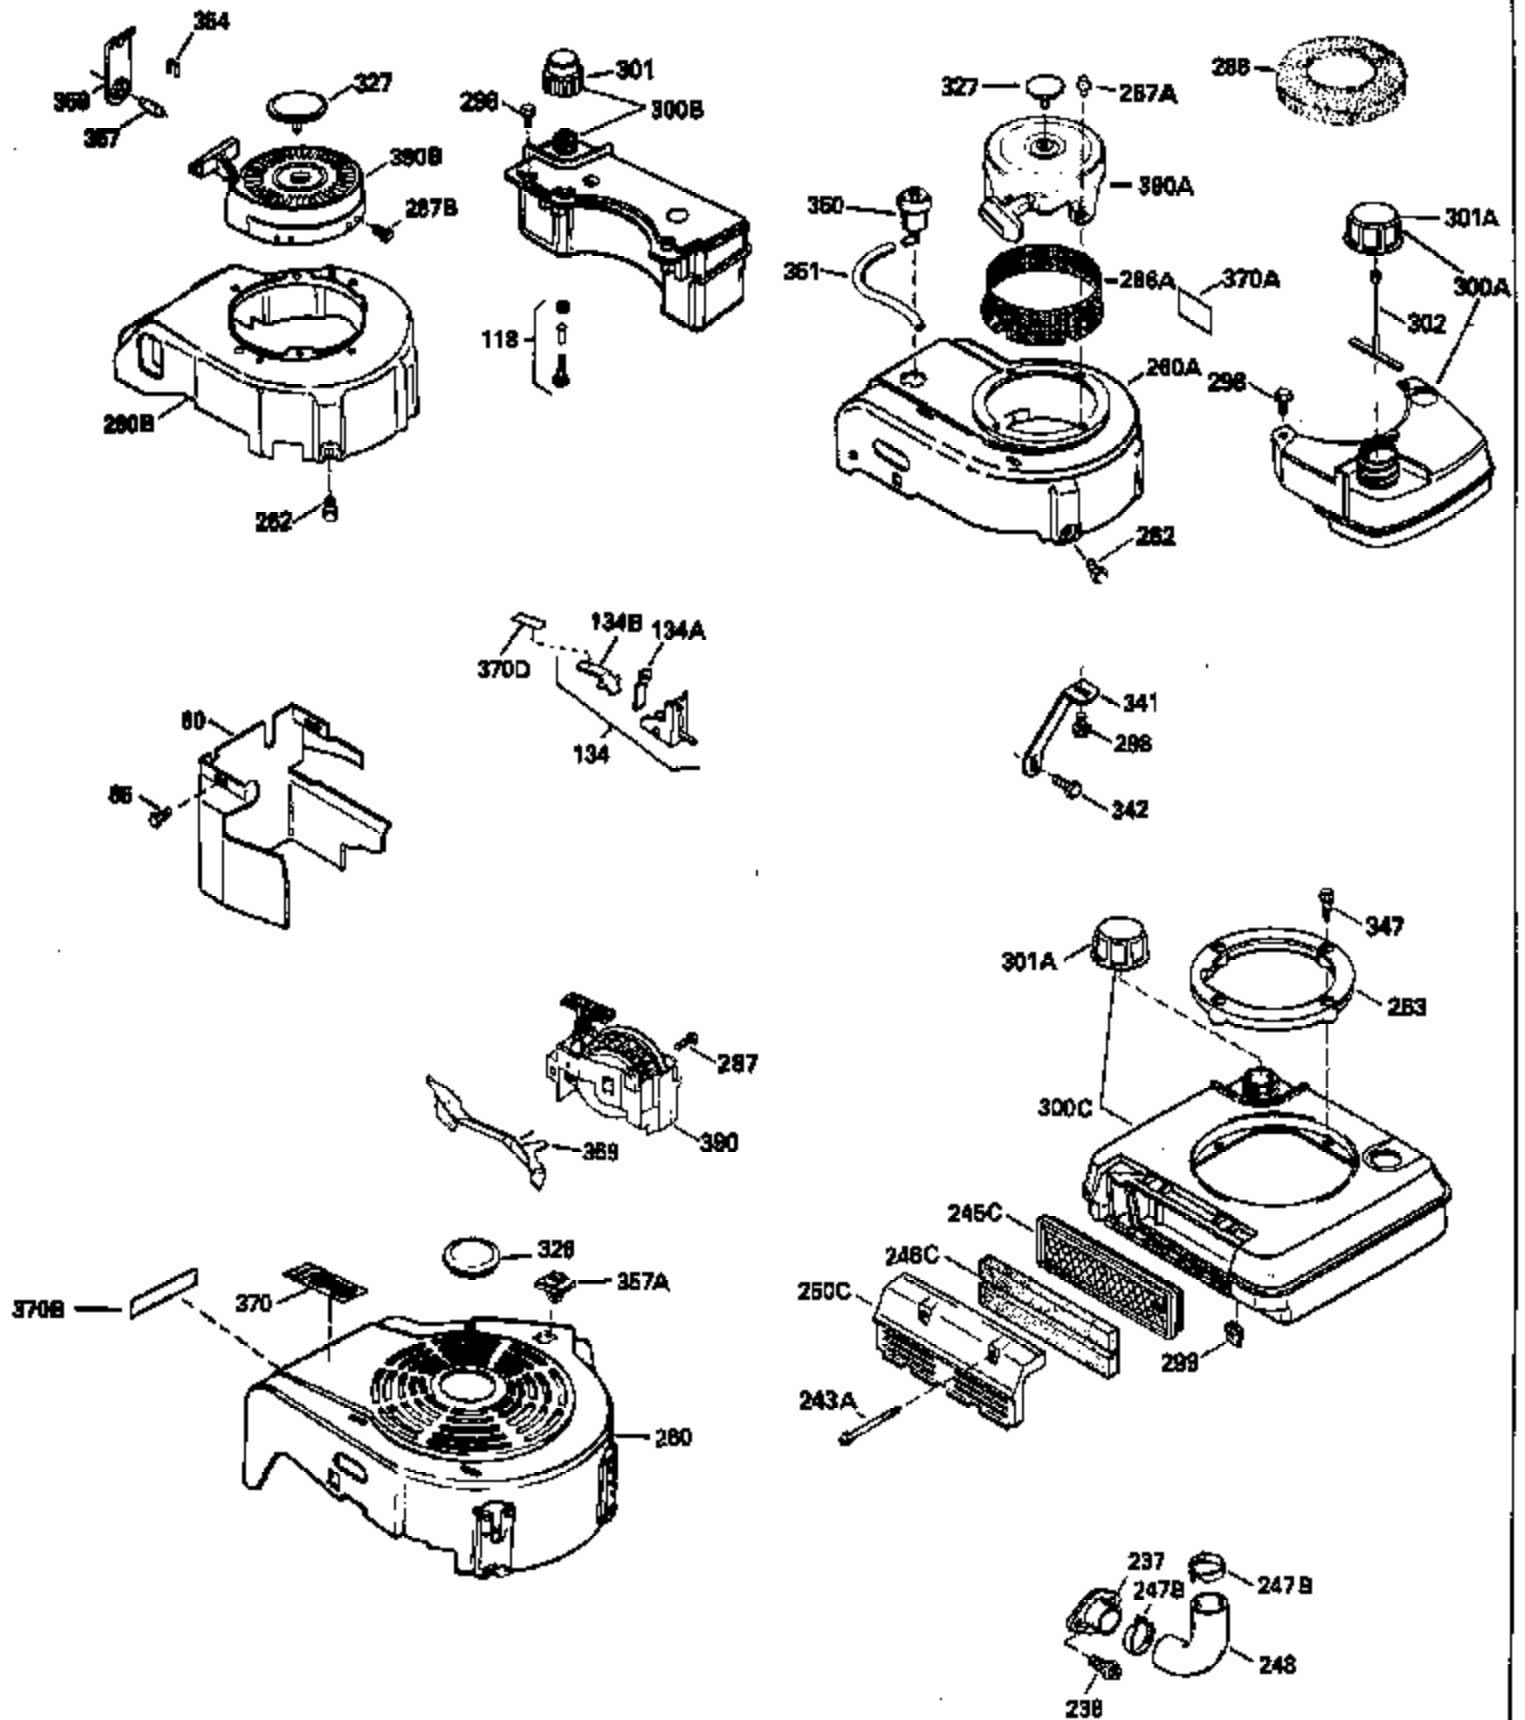

ILLUSTRATION SHOWS TYPICAL PARTS ONLY. ORDER BY PART NUMBER. PARTS NOT LISTED ARE SUPPLIED BY OEM.

Ref #	Part Number	Qty	Description
118	730194		Rope Guide Kit (Use as required with 34476 fuel tank)
238	650806		Screw, 10-32 x 5/8"
246C	35705		Filter, Pre-Air (Optional)
260A	35491		Housing, Blower
262	650831		Screw, 1/4-20 x 15/32"
287B	650884		Screw, 8-32 x 1/2"
287A	650735		Screw, 10-24 x 3/8" (Use as required)
287A			Pop Rivet, (3/16" Dia.)(Purchase locally)
301	33032		Fuel Cap
327	35932		Plug, Starter
370	550223		Decal, Name
370A	34346		Decal, Instruction
390B	590635		Rewind Starter (Refer to Division 5, Section C, page 34 or Fiche 8, Grid G-9 for breakdown)