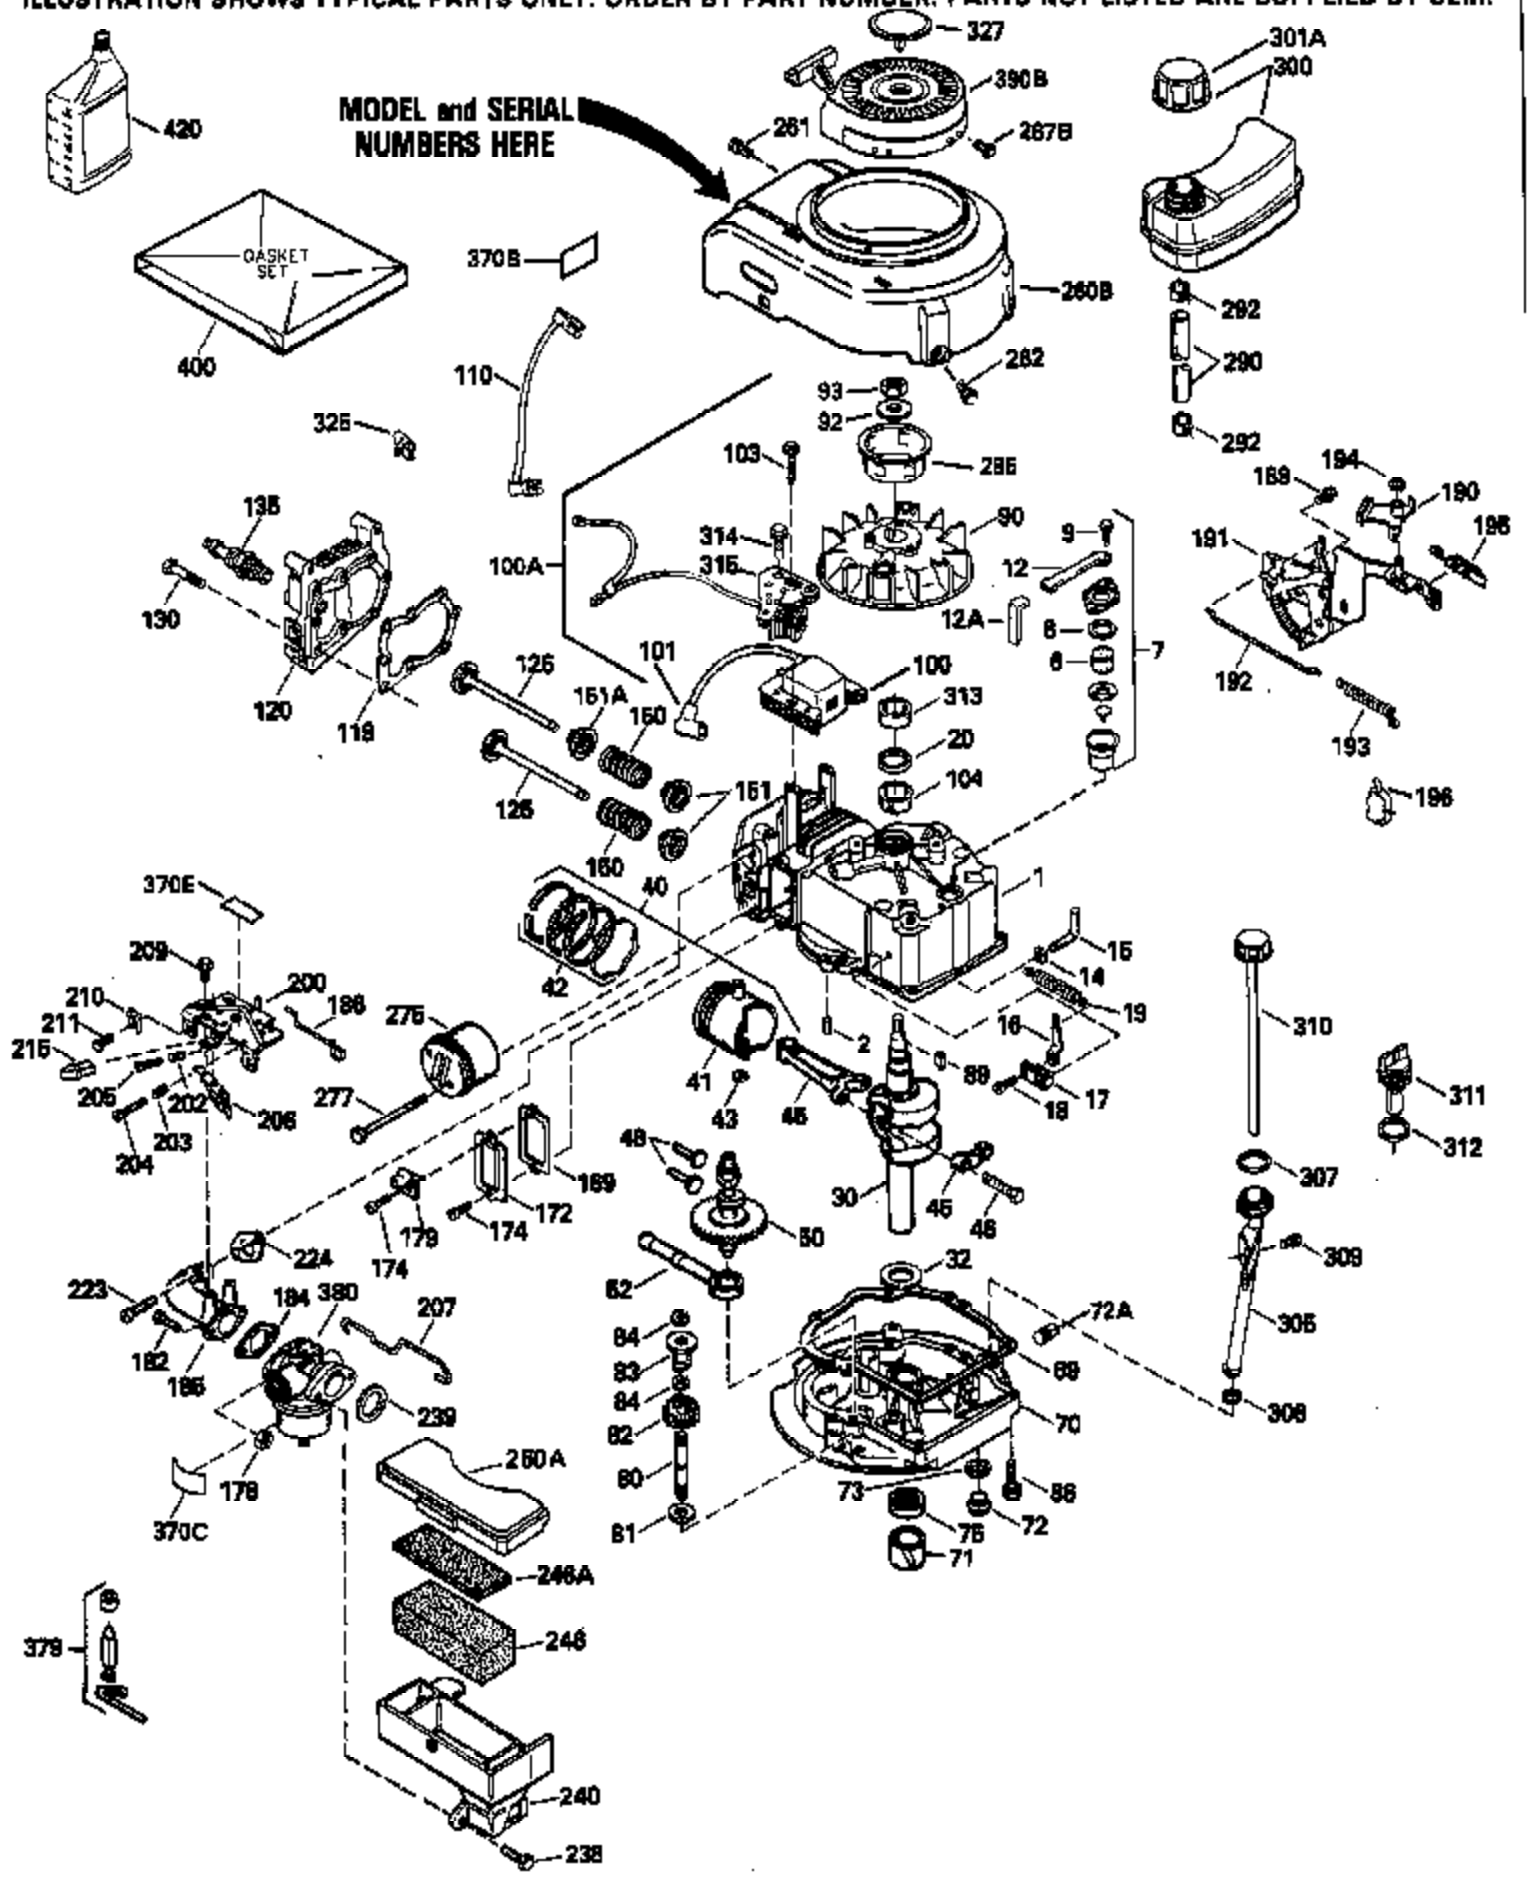

ILLUSTRATION SHOWS TYPICAL PARTS ONLY. ORDER BY PART NUMBER. PARTS NOT LISTED ARE SUPPLIED BY OEM.

Ref #	Part Number	Qty	Description
1	34975		Cylinder Ass'y. (Incl. 2, 8, 9 & 20) (2-1/2")
2	26727		Pin, Dowel
6	33734		Element, Breather
7	34214A		Breather Ass'y. (Incl. 6, 8, 9, 12 & 12A)
8	33735		* Gasket, Breather
9	30200		Screw, 10-24 x 9/16"
12	33886		Tube, Breather
14	28277		Washer
15	30589		Rod, Governor (Incl. 14)
16	31383A		Lever, Governor
17	31335		Clamp, Governor lever
18	650548		Screw, 8-32 x 5/16"
19	31386		Spring, Governor
20	32600		Seal, Oil
30	34463		Crankshaft Ass'y.
40	34514		Piston, Pin & Ring Set (Std.) (2-1/2" Bore)
40	34515		Piston, Pin & Ring Set (.010" OS)
40	34516		Piston, Pin & Ring Set (.020" OS)
41	32538B		Piston & Pin Ass'y. (Incl. 43)(Std.)(2-1/2")
41	32548B		Piston & Pin Ass'y. (Incl. 43) (.010" OS)
41	32549B		Piston & Pin Ass'y. (Incl. 43) (.020" OS)
42	28986		Ring Set (Std.) (2-1/2" Bore)
42	28987		Ring Set (.010" OS)
42	28988		Ring Set (.020" OS)
43	20381		Ring, Piston pin retaining
45	30963B		Rod Assy., Connecting (Incl. 46)
46	32610A		Bolt, Connecting rod
48	27241		Lifter, Valve
50	33148A		Camshaft
52	29914		Oil Pump Assy.
69	35261		* Gasket, Mounting flange
70	35651B		Mounting Flange (Incl. 72, 72A, 73, 7 5 & 80)
72	30572		Plug, Oil drain (Incl. 73)
73	28833		* Drain Plug Gasket (Not req. W/plastic plug)
75	26208		Seal, Oil
80	30574		Shaft, Governor
81	30590A		Washer, Flat
82	30591		Gear Assy., Governor (Incl. 81)
83	30588A		Spool, Governor
84	29193		Ring, Retaining
86	650488		Screw, 1/4-20 x 1-1/4"
89	611004		Flywheel Key
90	611046A		Flywheel
92	650815		Washer, Belleville
93	650816		Nut, Flywheel
100	730207		Magneto-to-Solid State Conversion Kit (Includes solid state module, solid state flywheel key, and instructions.)(Use as required on external ignition engines only.)
100	34443A		Solid State Assy.
103	650814		Screw, Torx T-15, 10-24 x 1"
110	34231		Ground Wire
119	29953C		* Gasket, Cylinder head
120	34335		Head, Cylinder
125	29313C		Exhaust Valve (Std.) (Incl. 151)
125	29315C		Exhaust Valve (1/32" OS) (Incl. 151)
126	29314B		Intake Valve (Std.) (Incl. 151)
126	29315C		Intake Valve (1/32" OS) (Incl. 151)