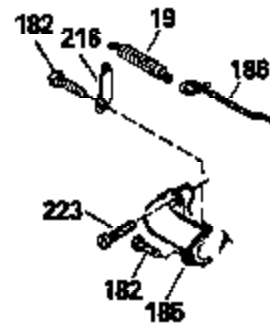

Ref #	Part Number	Qty	Description
19	31386		Spring, Governor
69	35261		* Gasket, Mounting flange
167	32924		Spring, Speed adjusting screw
168	650688		Screw, 10-32 x 1"
182	6201		Screw, 1/4-28 x 7/8"
185	31384A		Pipe, Intake (Incl. 224)
186	34337		Link, Governor spring
201	33150		Bracket, Over ride control
209	30200		Screw, 10-24 x 9/16"
223	650451		Screw, 1/4-20 x 1"
238	650806		Screw, 10-32 x 5/8"
246B	35435		Filter, Pre-Air (Use as required)