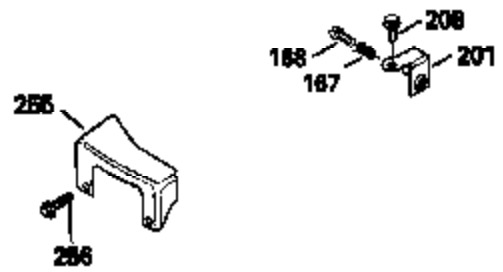

Ref #	Part Number	Qty	Description
19	31386		Spring, Governor
69	35261		* Gasket, Mounting flange
167	32924		Spring, Speed adjusting screw
168	650688		Screw, 10-32 x 1"
182	6201		Screw, 1/4-28 x 7/8"
185	31384A		Pipe, Intake (Incl. 224)
186	34337		Link, Governor spring
201	33150		Bracket, Over ride control
209	30200		Screw, 10-24 x 9/16"
223	650451		Screw, 1/4-20 x 1"
238	650806		Screw, 10-32 x 5/8"
246B	35435		Filter, Pre-Air (Use as required)