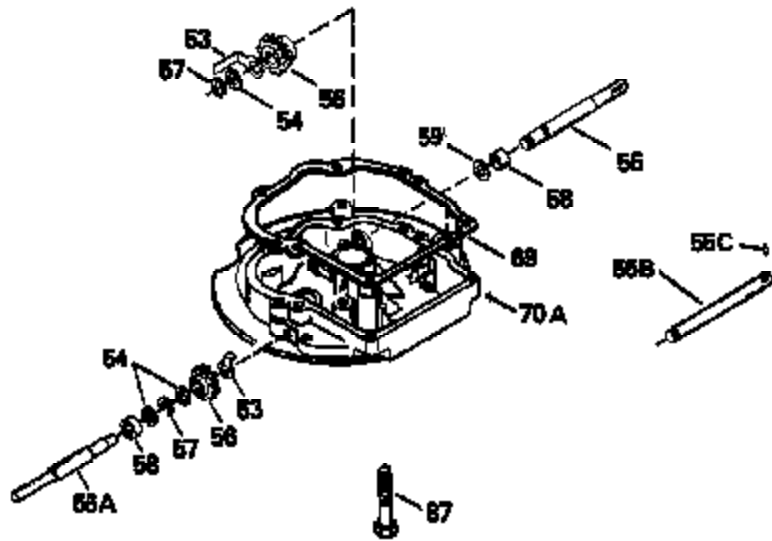

Ref #	Part Number	Qty	Description
19	31386		Spring, Governor
69	35261		* Gasket, Mounting flange
167	32924		Spring, Speed adjusting screw
168	650688		Screw, 10-32 x 1"
182	6201		Screw, 1/4-28 x 7/8"
185	31384A		Pipe, Intake (Incl. 224)
186	34337		Link, Governor spring
201	33150		Bracket, Over ride control
209	30200		Screw, 10-24 x 9/16"
223	650451		Screw, 1/4-20 x 1"
238	650806		Screw, 10-32 x 5/8"
246B	35435		Filter, Pre-Air (Use as required)