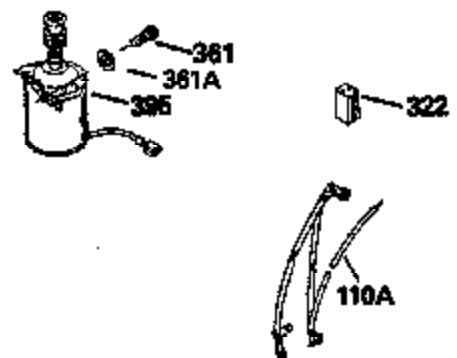

Ref #	Part Number	Qty	Description
210	27793		Clip, Conduit
211	28942		Screw, 10-32 x 3/8"
274	26754A		* Gasket, Exhaust (Use as required)
277A	30063		Screw, 1/4-20 x 1/2" (Use as required)
277	650795		Screw, 1/4-20 x 2-1/4"
370F	34387		Decal, Instruction (Optional)
415	730162		Muffler Adap.Kit(Incl.274,277A)(Use a s req.)
430	730574		Debris Screen Kit (Incl. 370F,431-433)(Opt.)
431	35596		Screen, Debris (Optional)
432	35597		Bracket, Debris screen (Optional)
433	650910		Screw, 8-32 x 1/4" (Optional)