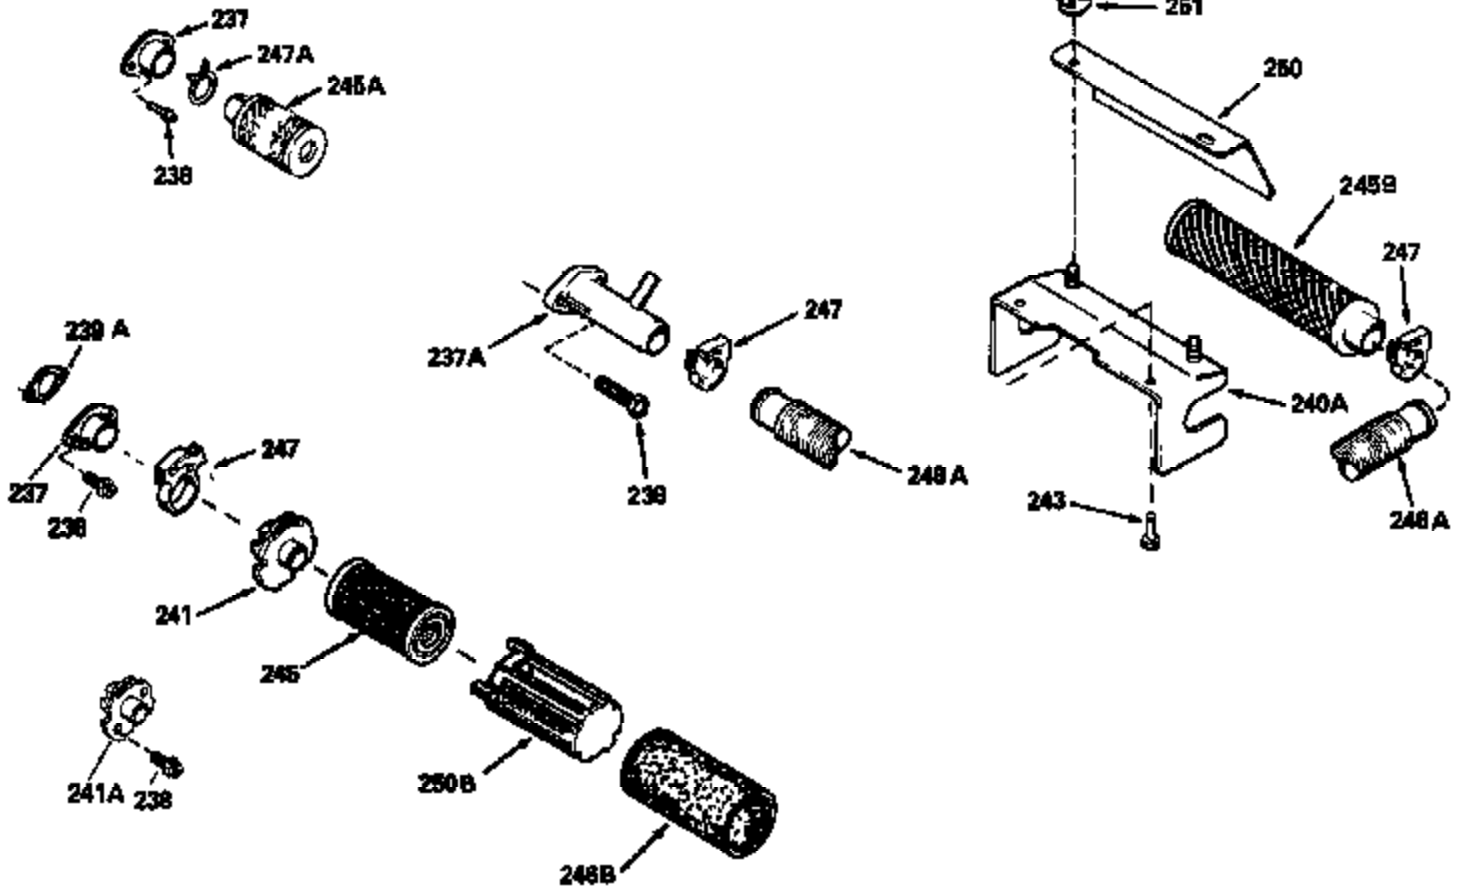

Ref #	Part Number	Qty	Description
19	31386		Spring, Governor
69	35261		* Gasket, Mounting flange
167	32924		Spring, Speed adjusting screw
168	650688		Screw, 10-32 x 1"
182	6201		Screw, 1/4-28 x 7/8"
185	31384A		Pipe, Intake (Incl. 224)
186	34337		Link, Governor spring
201	33150		Bracket, Over ride control
209	30200		Screw, 10-24 x 9/16"
223	650451		Screw, 1/4-20 x 1"
238	650806		Screw, 10-32 x 5/8"
246B	35435		Filter, Pre-Air (Use as required)