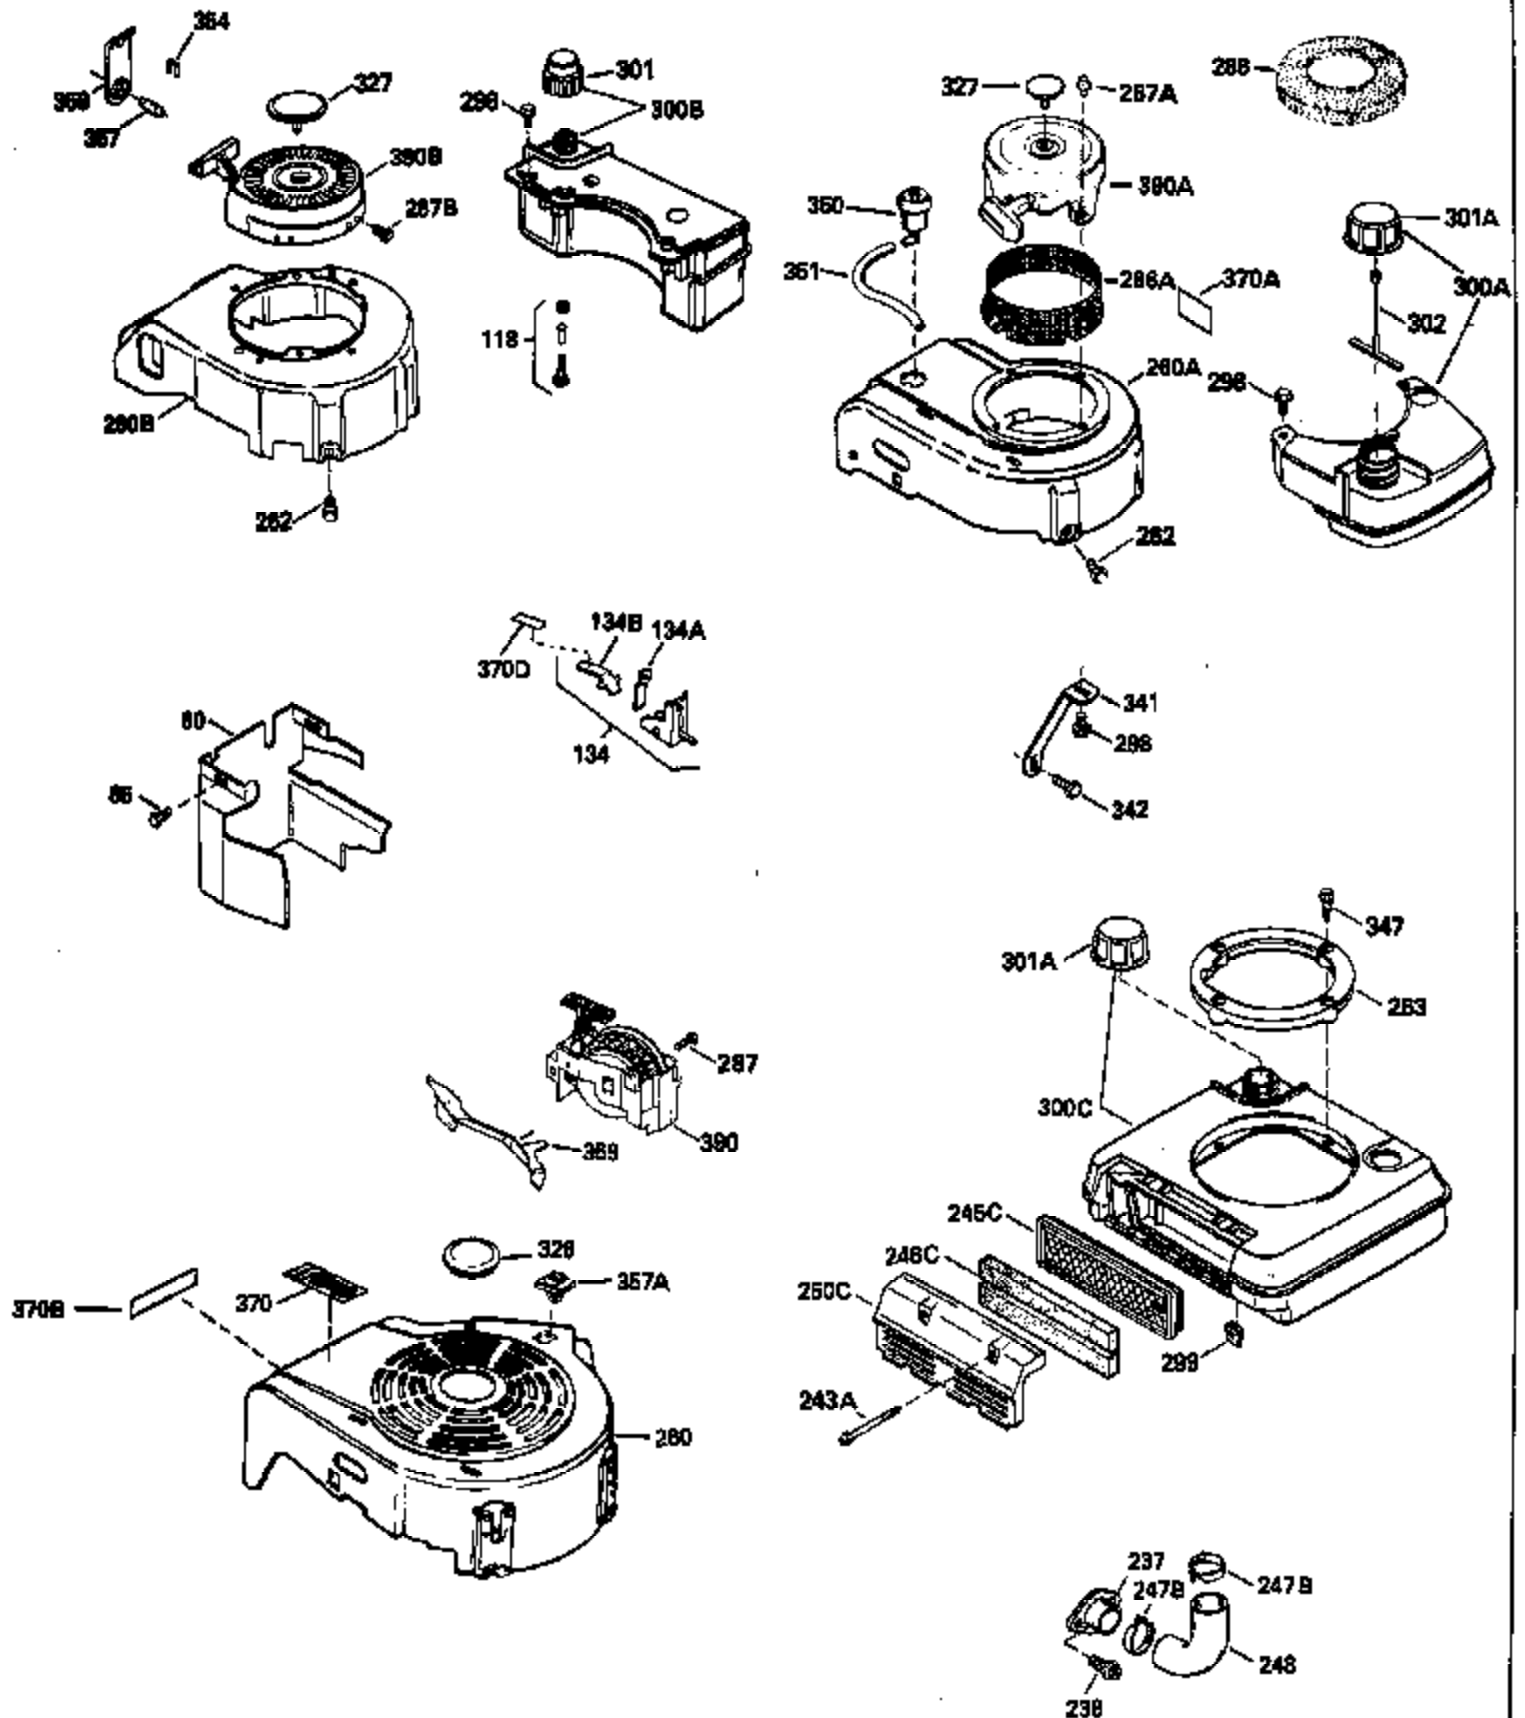

ILLUSTRATION SHOWS TYPICAL PARTS ONLY. ORDER BY PART NUMBER. PARTS NOT LISTED ARE SUPPLIED BY OEM.

Ref #	Part Number	Qty	Description
118	730194		Rope Guide Kit (Use as required with 34476 fuel tank)
238	650806		Screw, 10-32 x 5/8"
246C	35705		Filter, Pre-Air (Optional)
260	35127		Housing, Blower
262	650831		Screw, 1/4-20 x 15/32"
287A	650735		Screw, 10-24 x 3/8" (Use as required)
287A			Pop Rivet, (3/16" Dia.)(Purchase locally)
287	650802		Screw, 1/4-20 x 5/8"
298	28763		Screw, 10-32 x 35/64"
300B	34476		Fuel Tank (Incl. 292 & 301)
301	33032		Fuel Cap
326	34113		Plug, Screen
370A	34346		Decal, Instruction
390	590531		Side Mount Rewind Starter (Refer to Division 5, Section C, page 32 or Fiche 8, Grid G-8 for breakdown)