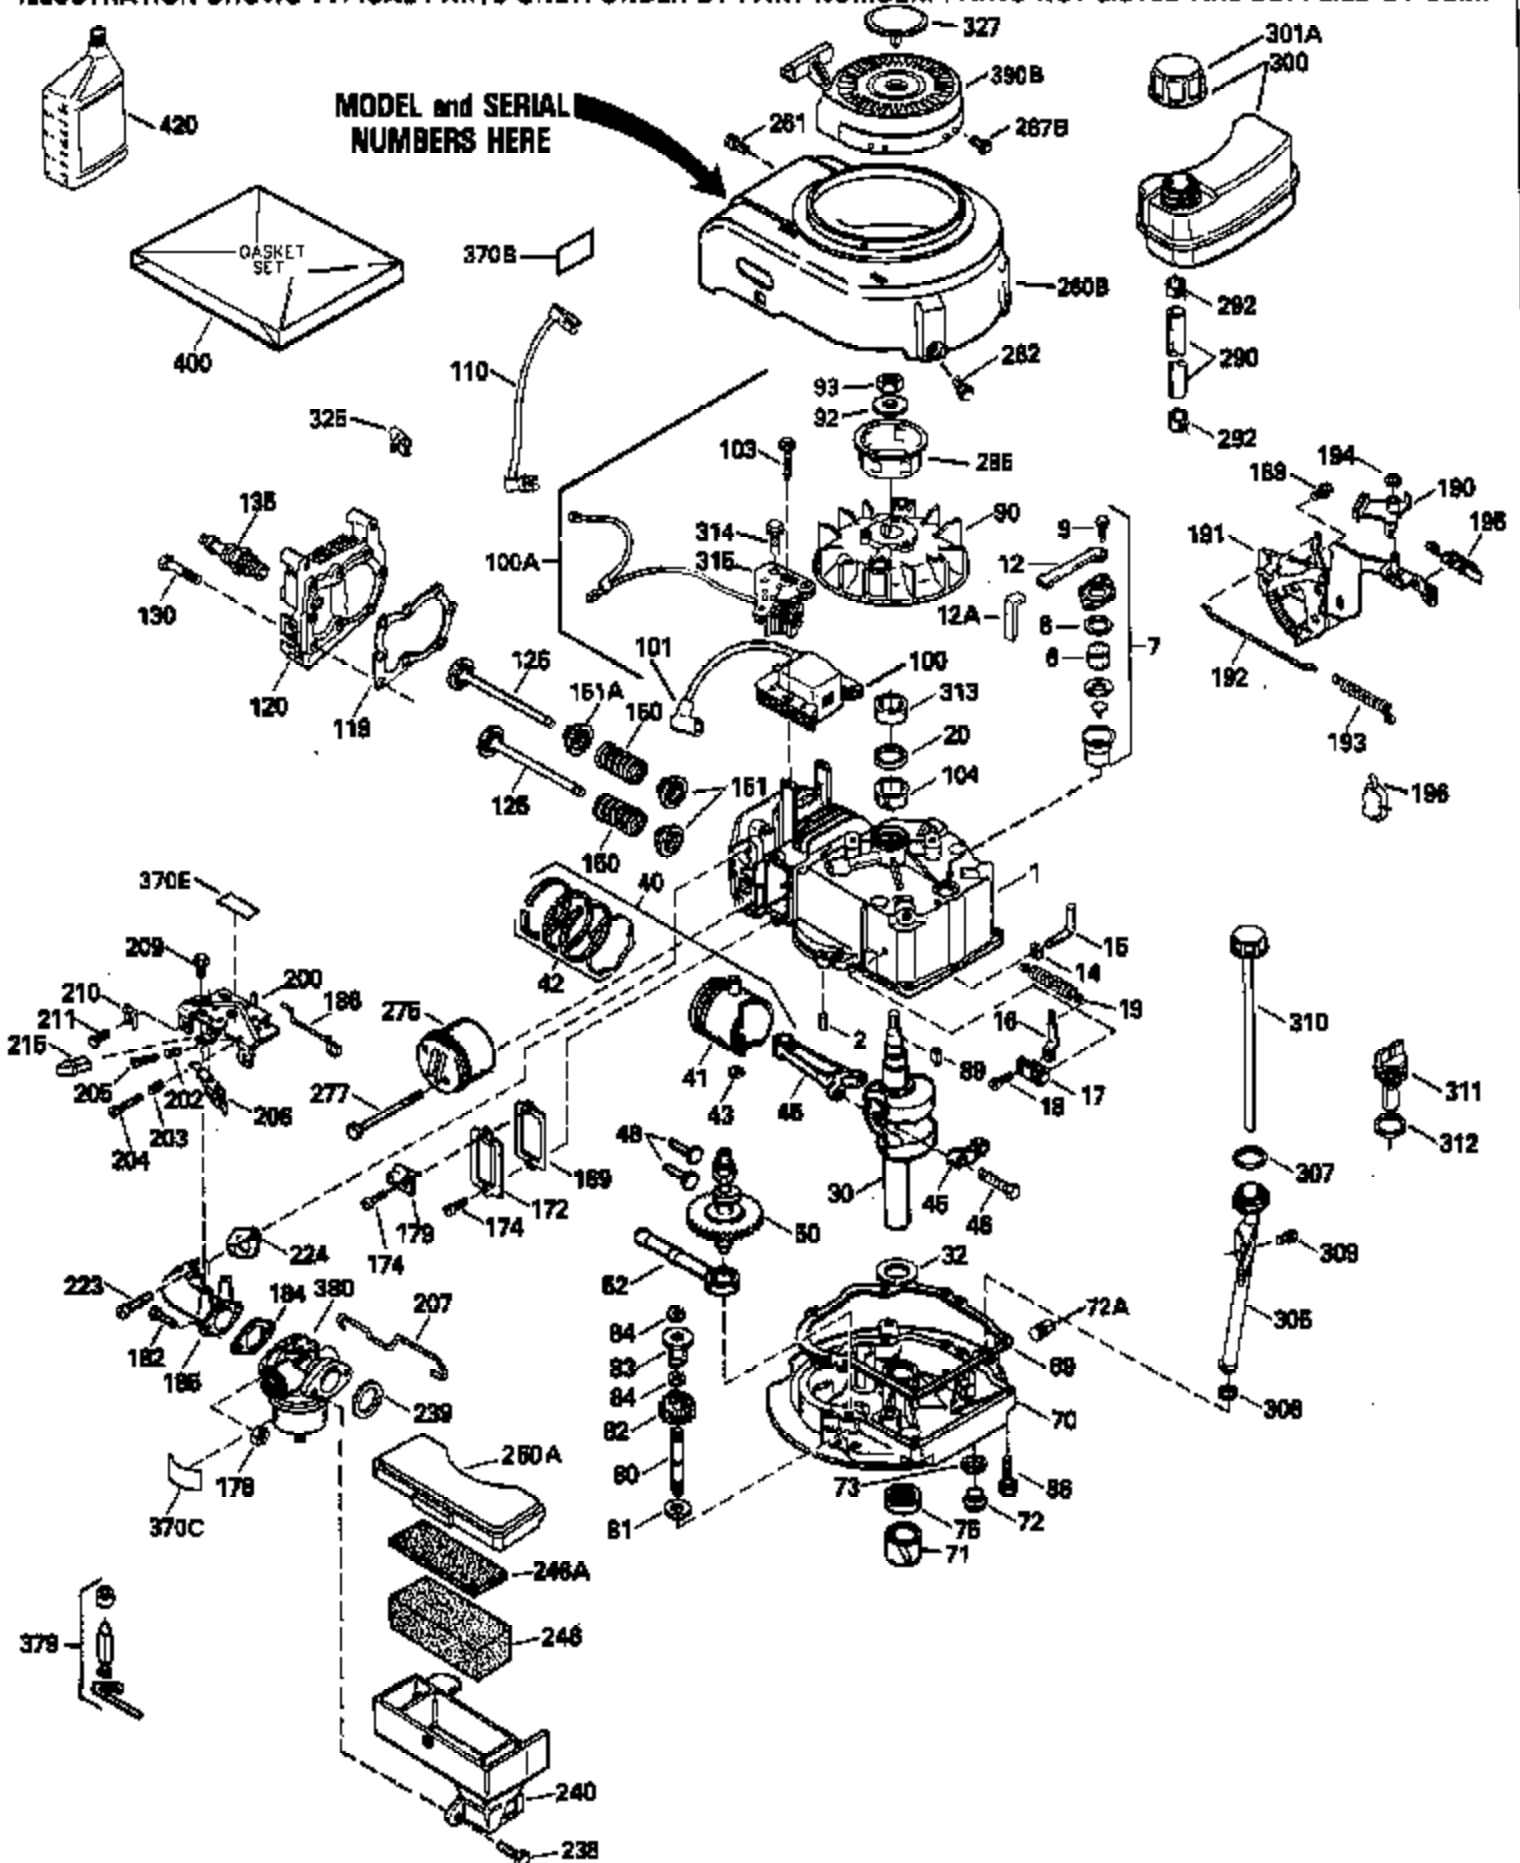

ILLUSTRATION SHOWS TYPICAL PARTS ONLY. ORDER BY PART NUMBER. PARTS NOT LISTED ARE SUPPLIED BY OEM.

Ref #	Part Number	Qty	Description
1	34975		Cylinder Ass'y. (Incl. 2, 8, 9 & 20) (2-1/2")
2	26727		Pin, Dowel
6	33734		Element, Breather
7	34214A		Breather Ass'y. (Incl. 6, 8, 9, 12 & 12A)
8	33735		* Gasket, Breather
9	30200		Screw, 10-24 x 9/16"
12	33886		Tube, Breather
14	28277		Washer
15	30589		Rod, Governor (Incl. 14)
16	31383A		Lever, Governor
17	31335		Clamp, Governor lever
18	650548		Screw, 8-32 x 5/16"
19	31361		Spring, Extension
20	32600		Seal, Oil
30	34473		Crankshaft Ass'y.
40	34514		Piston, Pin & Ring Set (Std.) (2-1/2" Bore)
40	34515		Piston, Pin & Ring Set (.010" OS)
40	34516		Piston, Pin & Ring Set (.020" OS)
41	32538B		Piston & Pin Ass'y. (Incl. 43)(Std.)(2-1/2")
41	32548B		Piston & Pin Ass'y. (Incl. 43) (.010" OS)
41	32549B		Piston & Pin Ass'y. (Incl. 43) (.020" OS)
42	28986		Ring Set (Std.) (2-1/2" Bore)
42	28987		Ring Set (.010" OS)
42	28988		Ring Set (.020" OS)
43	20381		Ring, Piston pin retaining
45	30963B		Rod Assy., Connecting (Incl. 46)
46	32610A		Bolt, Connecting rod
48	27241		Lifter, Valve
50	33553		Camshaft (MCR)
52	29914		Oil Pump Assy.
69	35261		* Gasket, Mounting flange
70	30571A		Flange Ass'y. (Incl. 72, 73, 75, 80 & 311)
72A	9556		Plug, Pipe
72	30572		Plug, Oil drain (Incl. 73)
73	28833		* Drain Plug Gasket (Not req. W/plastic plug)
75	26208		Seal, Oil
80	30574		Shaft, Governor
81	30590A		Washer, Flat
82	30591		Gear Assy., Governor (Incl. 81)
83	30588A		Spool, Governor
84	29193		Ring, Retaining
86	650488		Screw, 1/4-20 x 1-1/4"
89	611004		Flywheel Key
90	611046A		Flywheel
92	650815		Washer, Belleville
93	650816		Nut, Flywheel
100	730207		Magneto-to-Solid State Conversion Kit (Includes solid state module, solid state flywheel key, and instructions.)(Use as required on external ignition engines only.)
100	34443A		Solid State Assy.
103	650814		Screw, Torx T-15, 10-24 x 1"
110	34961		Ground Wire
119	29953C		* Gasket, Cylinder head
120	34335		Head, Cylinder
125	29313C		Exhaust Valve (Std.) (Incl. 151)
125	29315C		Exhaust Valve (1/32" OS) (Incl. 151)
126	29314B		Intake Valve (Std.) (Incl. 151)