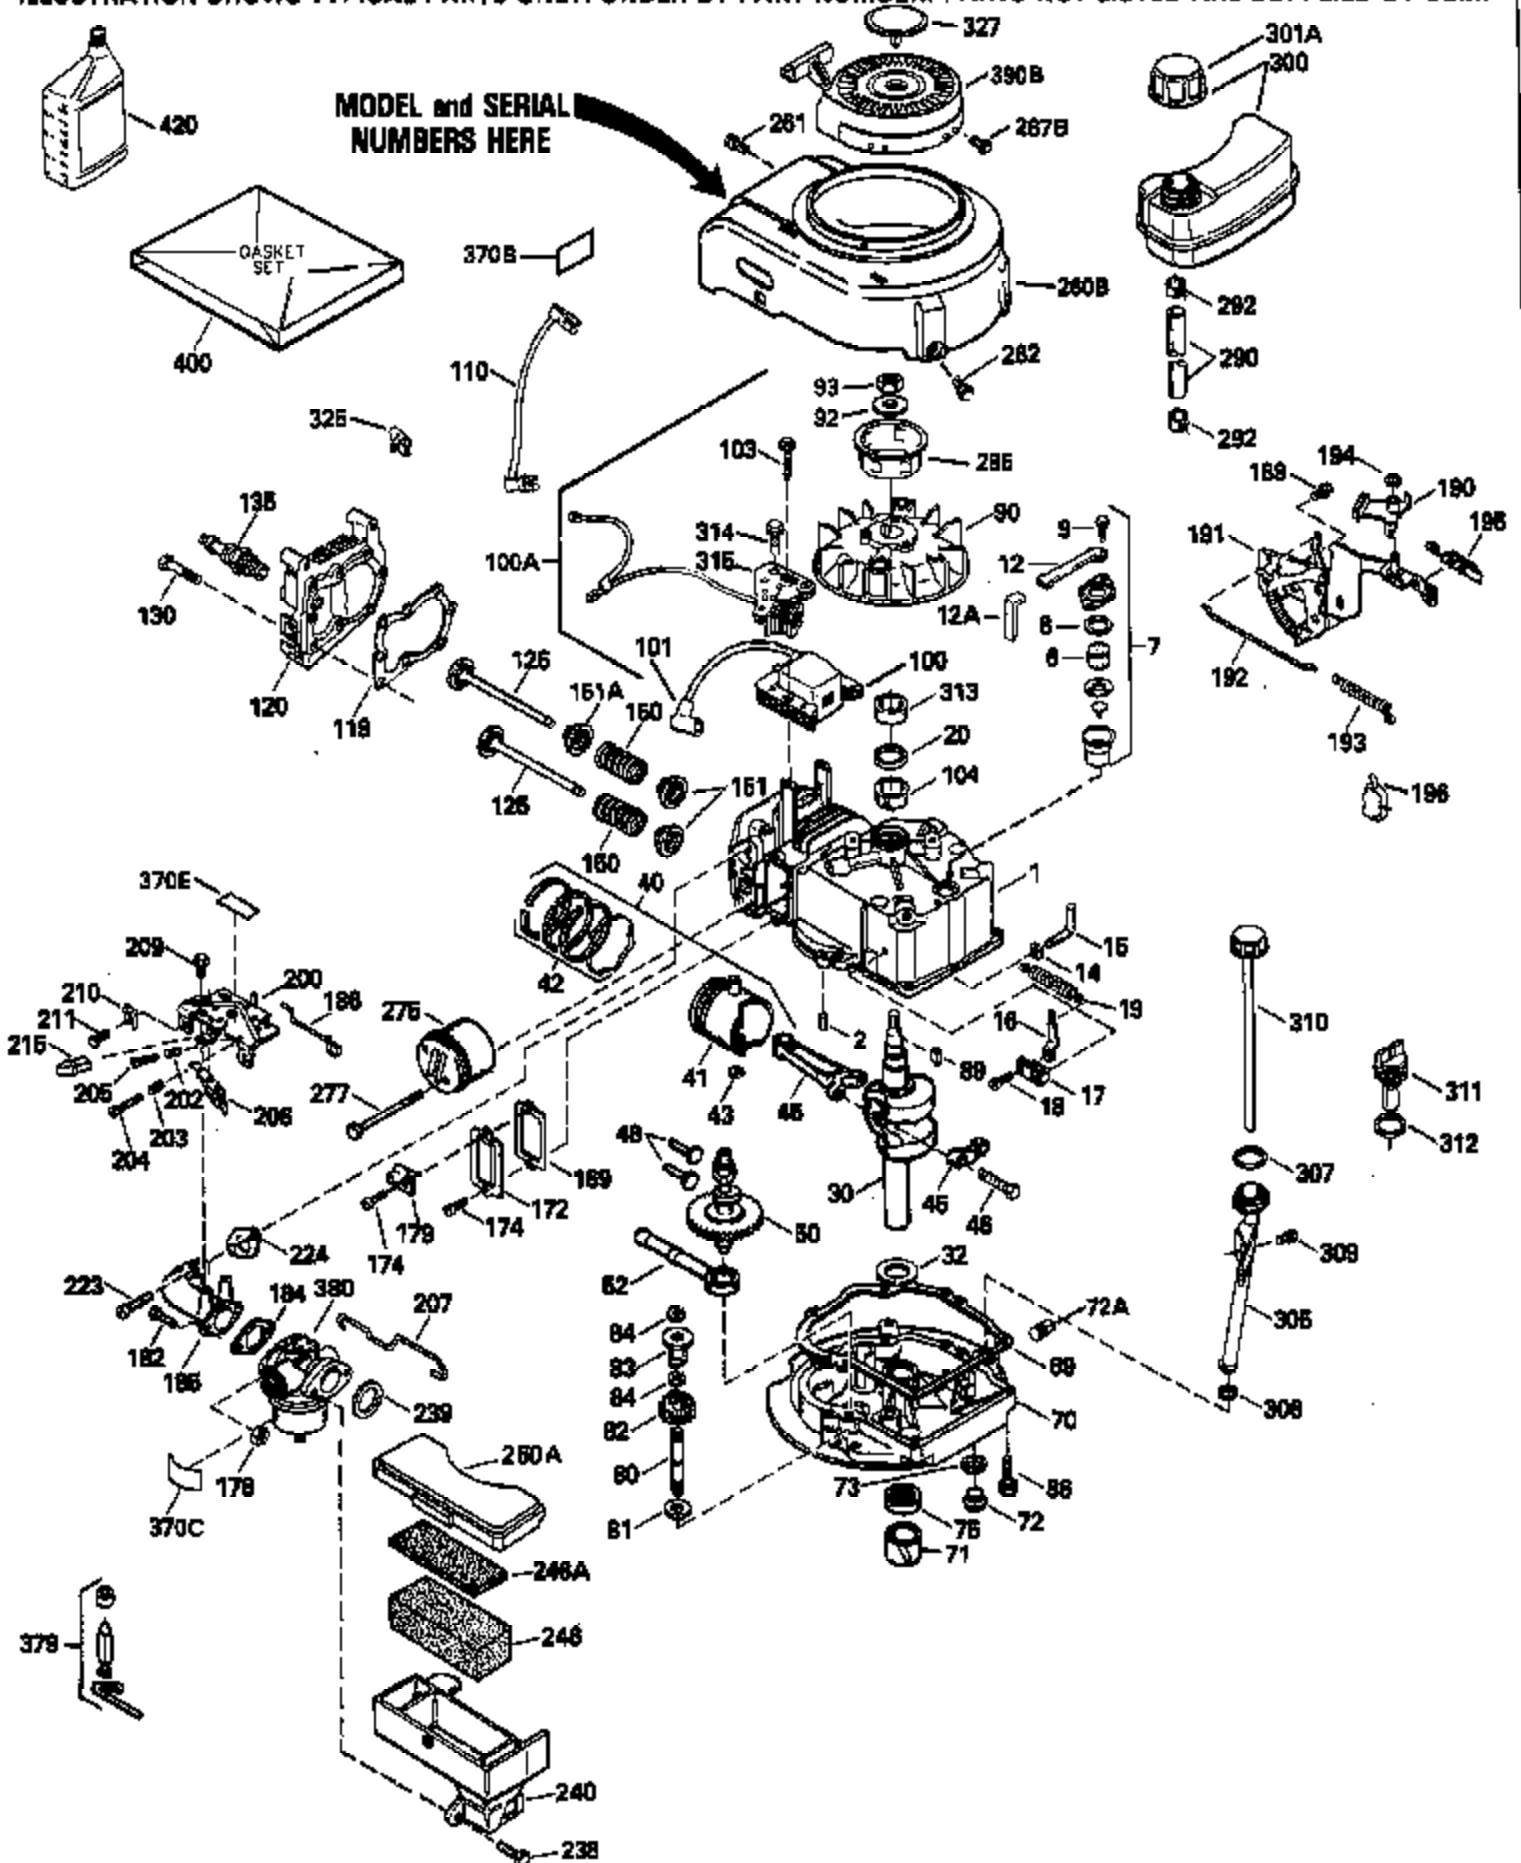

ILLUSTRATION SHOWS TYPICAL PARTS ONLY. ORDER BY PART NUMBER. PARTS NOT LISTED ARE SUPPLIED BY OEM.

Ref #	Part Number	Qty	Description
1	34975		Cylinder Ass'y. (Incl. 2, 8, 9 & 20) (2-1/2")
2	26727		Pin, Dowel
6	33734		Element, Breather
7	34214A		Breather Ass'y. (Incl. 6, 8, 9, 12 & 12A)
8	33735		* Gasket, Breather
9	30200		Screw, 10-24 x 9/16"
12	33886		Tube, Breather
14	28277		Washer
15	30589		Rod, Governor (Incl. 14)
16	31383A		Lever, Governor
17	31335		Clamp, Governor lever
18	650548		Screw, 8-32 x 5/16"
19	31361		Spring, Extension
20	32600		Seal, Oil
30	34473		Crankshaft Ass'y.
40	34514		Piston, Pin & Ring Set (Std.) (2-1/2" Bore)
40	34515		Piston, Pin & Ring Set (.010" OS)
40	34516		Piston, Pin & Ring Set (.020" OS)
41	32538B		Piston & Pin Ass'y. (Incl. 43)(Std.)(2-1/2")
41	32548B		Piston & Pin Ass'y. (Incl. 43) (.010" OS)
41	32549B		Piston & Pin Ass'y. (Incl. 43) (.020" OS)
42	28986		Ring Set (Std.) (2-1/2" Bore)
42	28987		Ring Set (.010" OS)
42	28988		Ring Set (.020" OS)
43	20381		Ring, Piston pin retaining
45	30963B		Rod Assy., Connecting (Incl. 46)
46	32610A		Bolt, Connecting rod
48	27241		Lifter, Valve
50	33553		Camshaft (MCR)
52	29914		Oil Pump Assy.
69	35261		* Gasket, Mounting flange
70	30571A		Flange Ass'y. (Incl. 72, 73, 75, 80 & 311)
72	30572		Plug, Oil drain (Incl. 73)
72A	9556		Plug, Pipe
73	28833		* Drain Plug Gasket (Not req. W/plastic plug)
75	26208		Seal, Oil
80	30574		Shaft, Governor
81	30590A		Washer, Flat
82	30591		Gear Assy., Governor (Incl. 81)
83	30588A		Spool, Governor
84	29193		Ring, Retaining
86	650488		Screw, 1/4-20 x 1-1/4"
89	611004		Flywheel Key
90	611112		Flywheel
92	650815		Washer, Belleville
93	650816		Nut, Flywheel
100	730207		Magneto-to-Solid State Conversion Kit (Includes solid state module, solid state flywheel key, and instructions.)(Use as required on external ignition engines only.)
100	34443A		Solid State Assy.
101	610118		Cover, Spark plug
103	650814		Screw, Torx T-15, 10-24 x 1"
110	34961		Ground Wire
119	29953C		* Gasket, Cylinder head
120	34335		Head, Cylinder
125	29313C		Exhaust Valve (Std.) (Incl. 151)
125	29315C		Exhaust Valve (1/32" OS) (Incl. 151)