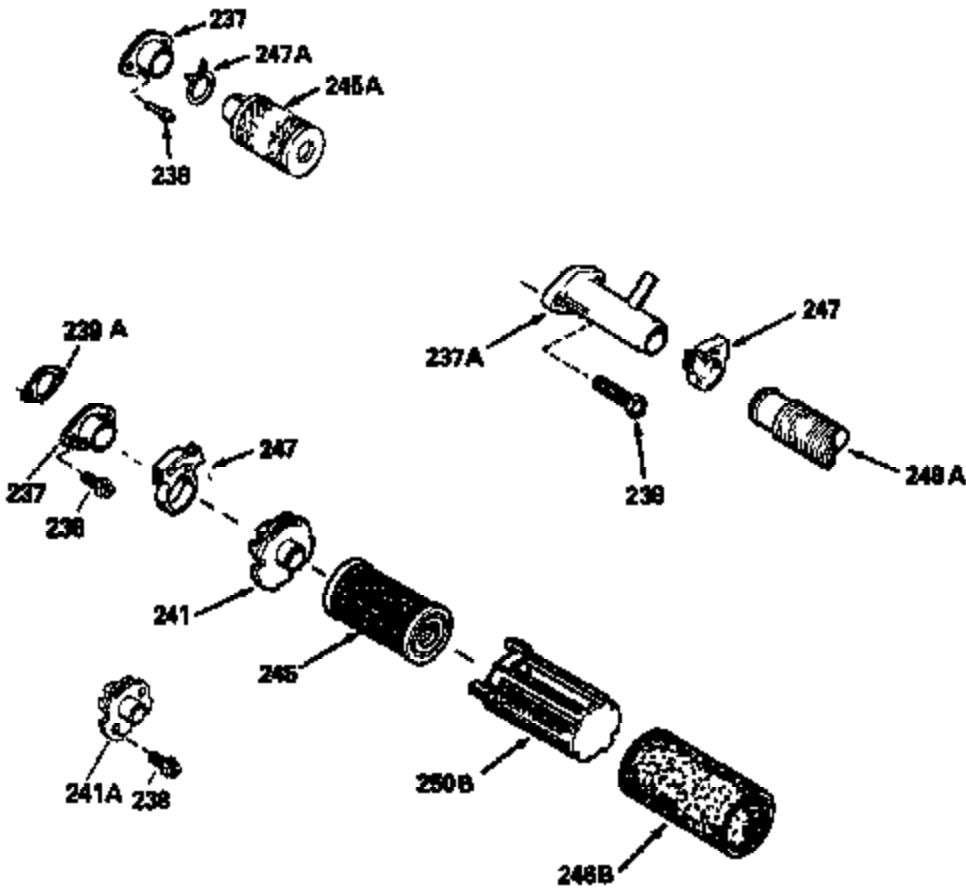

Ref #	Part Number	Qty	Description
19	31361		Spring, Extension
69	35261		* Gasket, Mounting flange
182	6201		Screw, 1/4-28 x 7/8"
185	31384A		Pipe, Intake (Incl. 224)
186	32653		Link, Governor spring
216	33086		Lever, Speed adjusting
223	650451		Screw, 1/4-20 x 1"
238	650806		Screw, 10-32 x 5/8"
246B	35435		Filter, Pre-Air (Use as required)